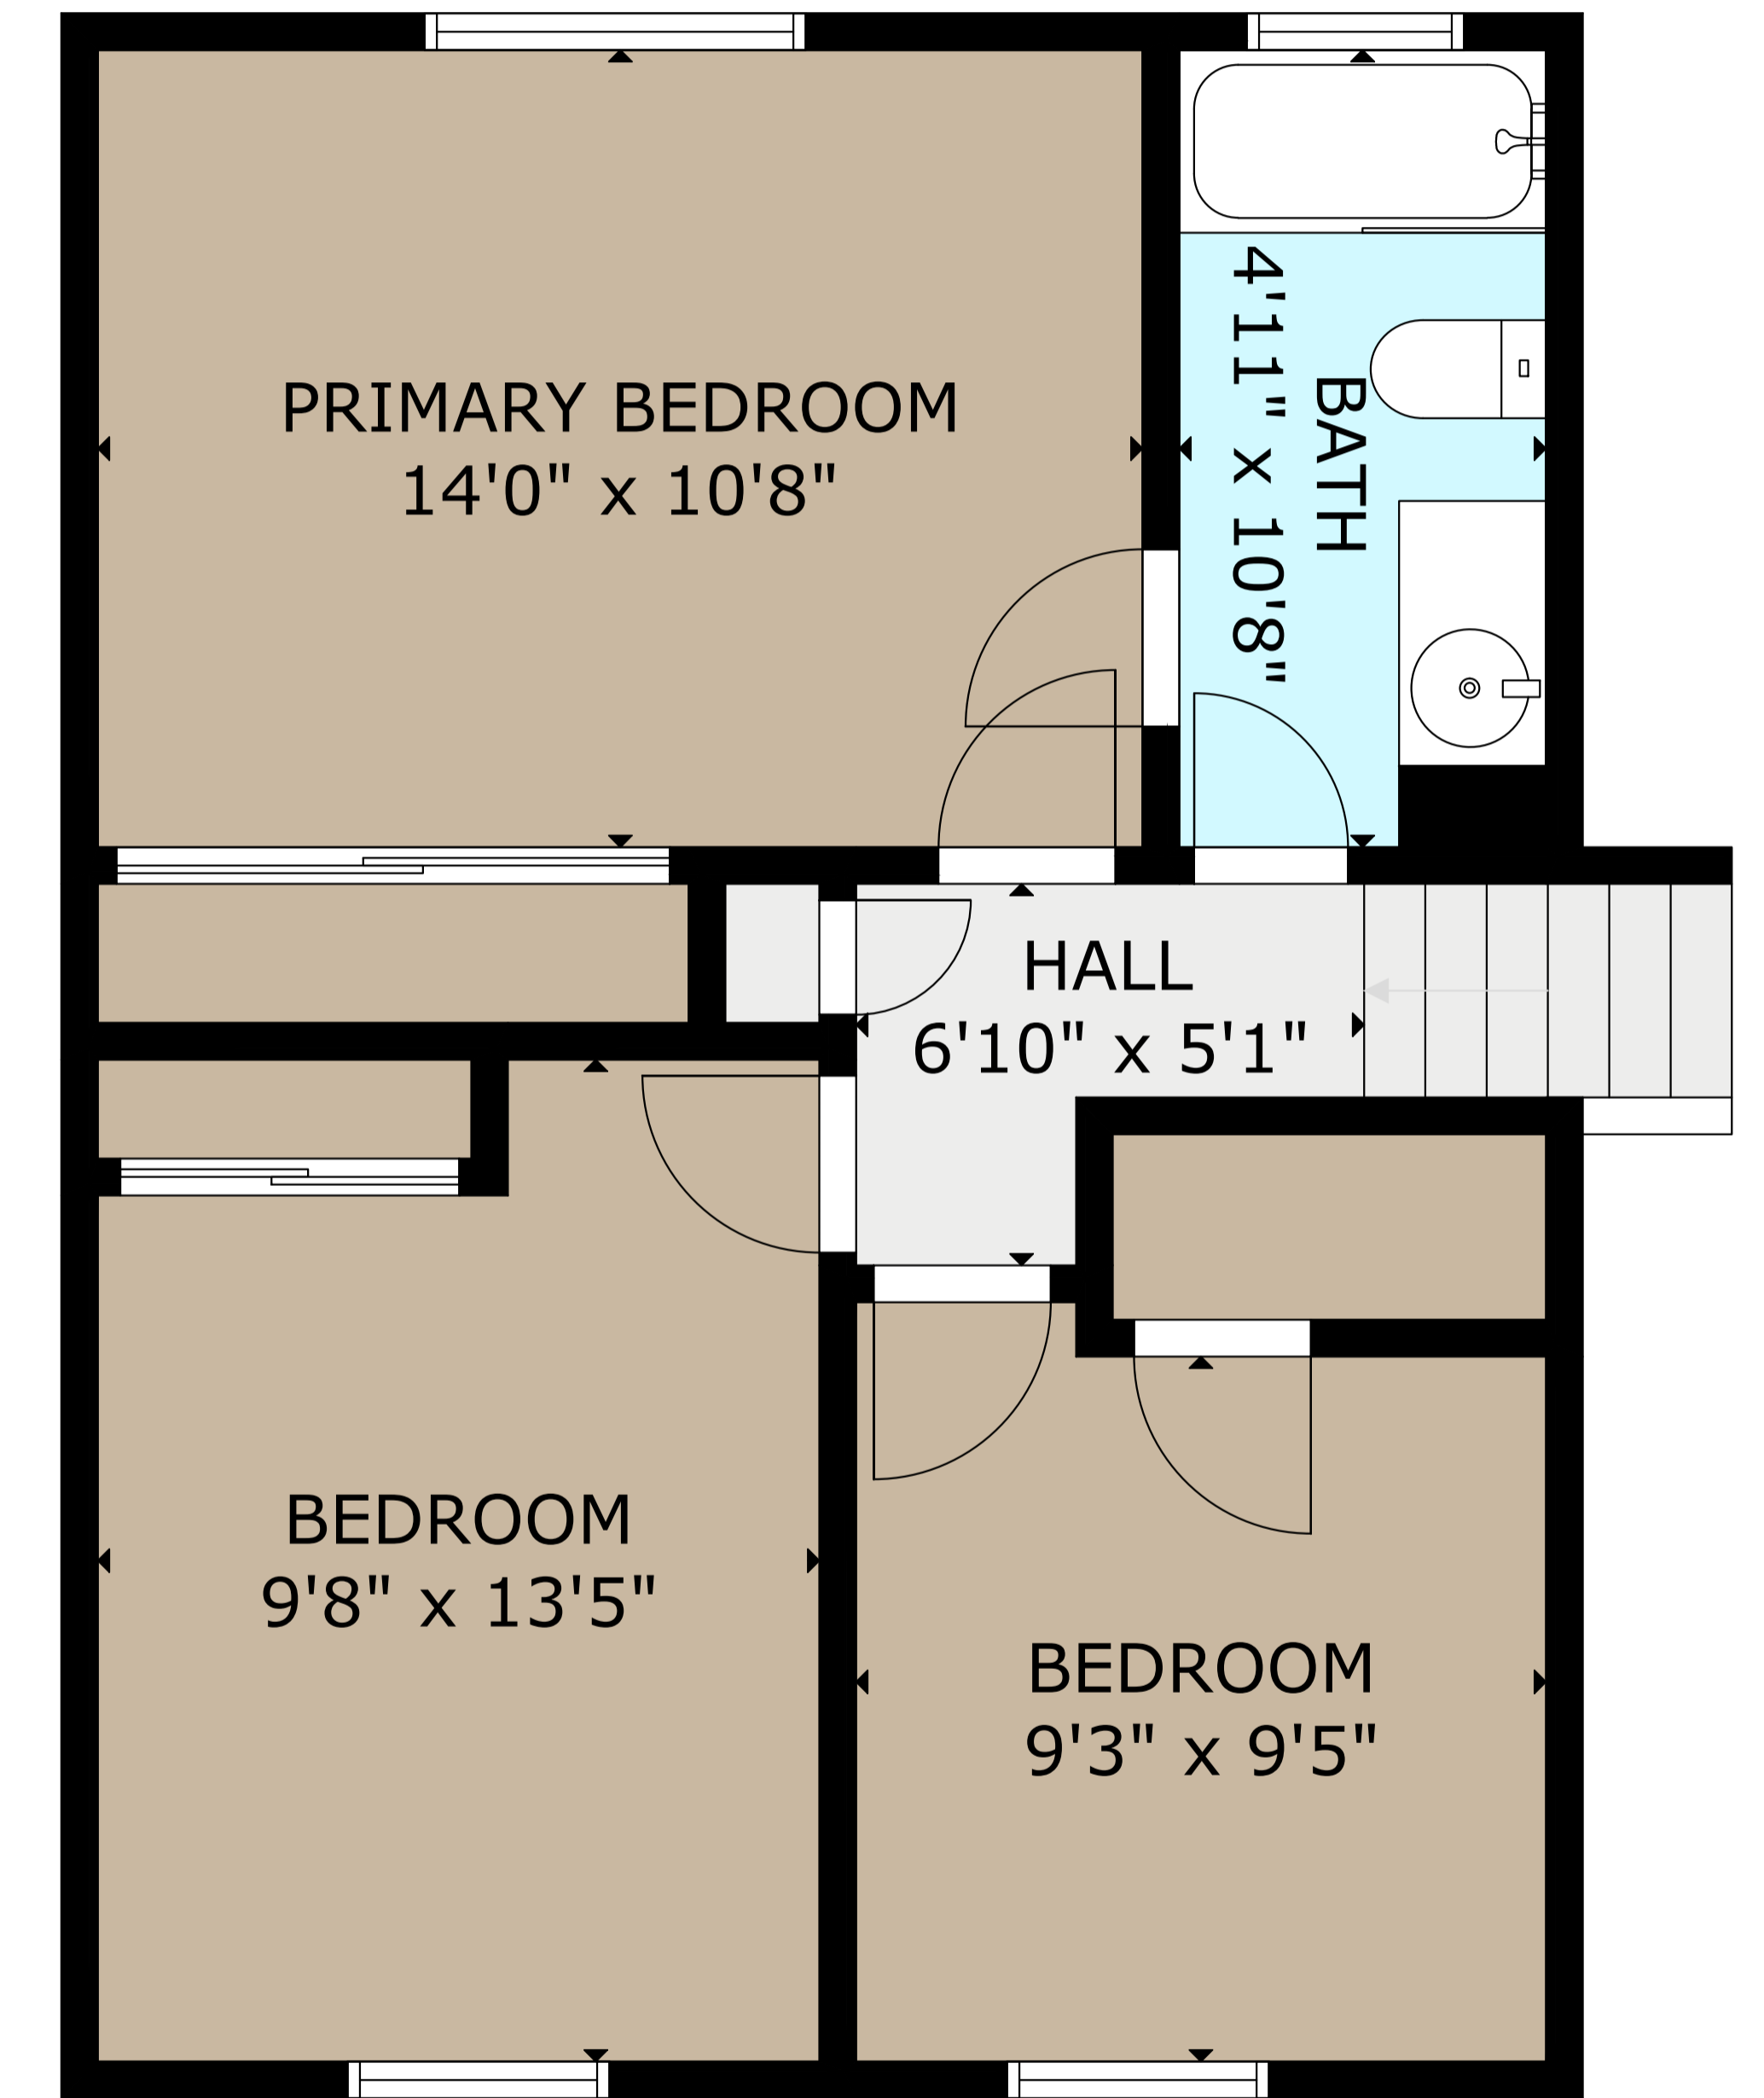

LEVEL 1

LEVEL 2

LEVEL 3

GROSS INTERNAL AREA
 TOTAL: 1,385 sq ft
 LEVEL 1: 449 sq ft, LEVEL 2: 408 sq ft, LEVEL 3: 528 sq ft
 EXCLUDED AREA: GARAGE: 224 sq ft, DECK: 170 sq ft
 SIZE AND DIMENSIONS ARE APPROXIMATE, ACTUAL MAY VARY