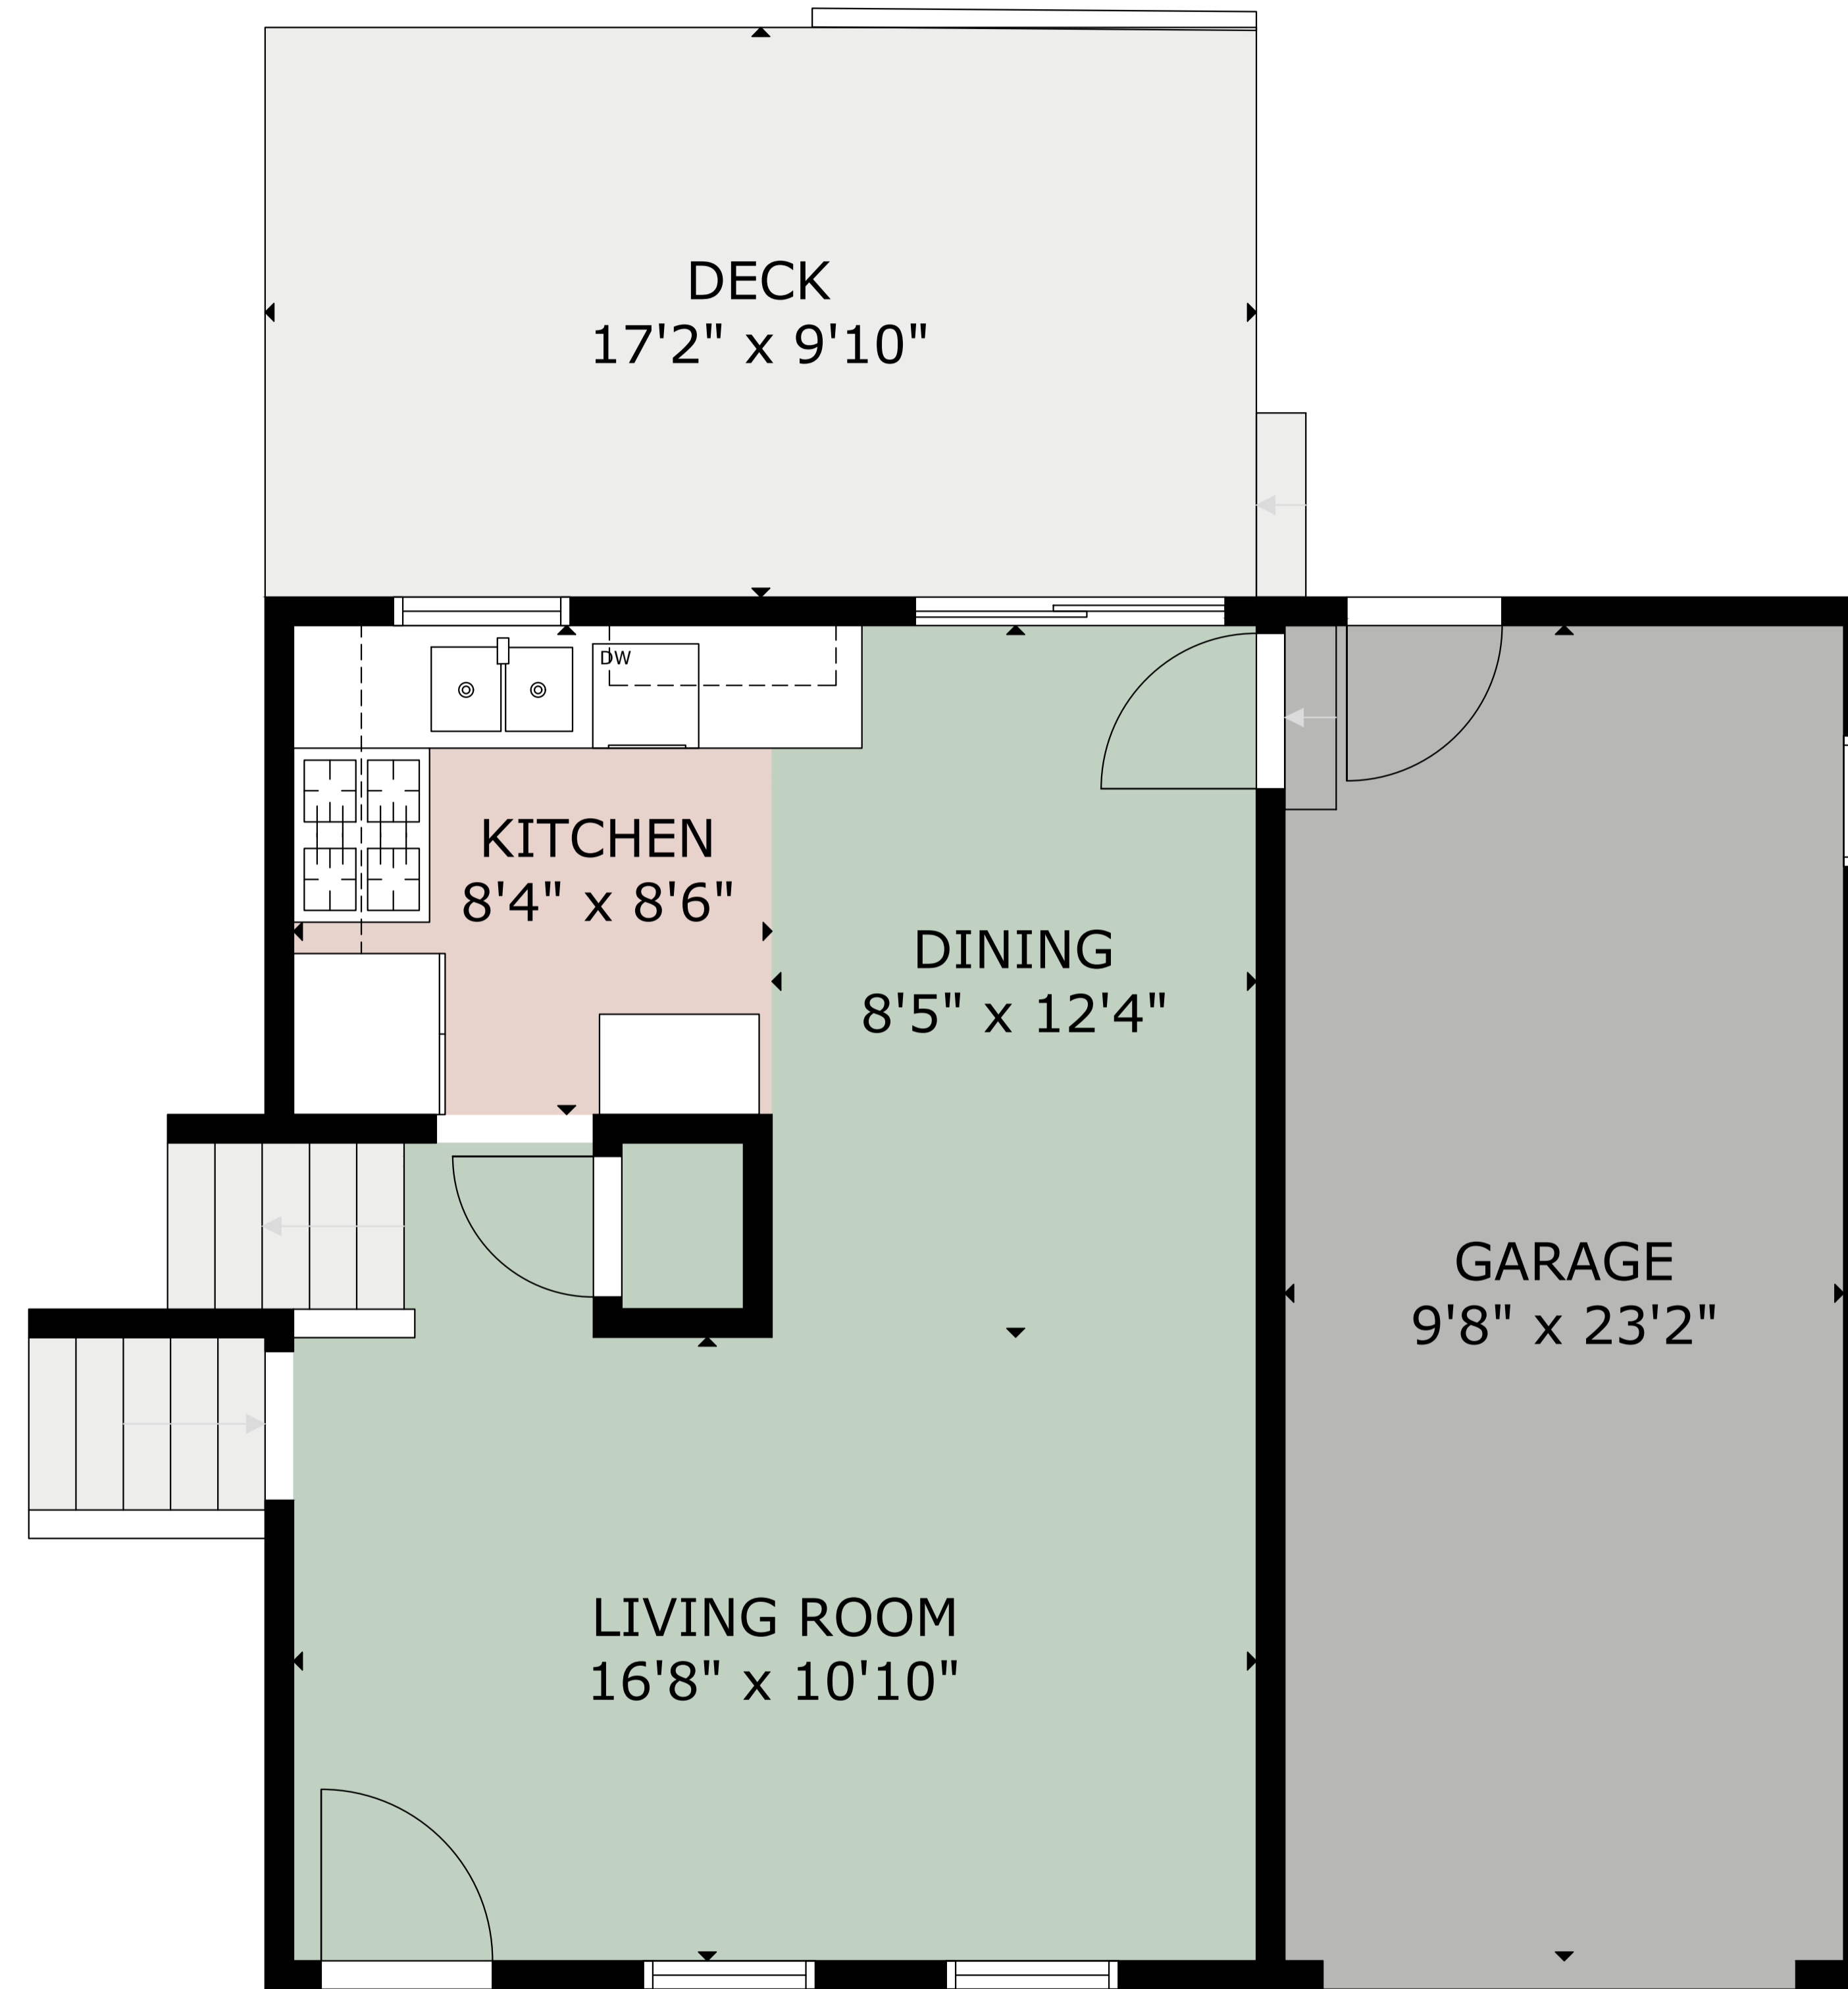

LEVEL 1

LEVEL 2

LEVEL 3

GROSS INTERNAL AREA
 TOTAL: 1,385 sq ft
 LEVEL 1: 449 sq ft, LEVEL 2: 408 sq ft, LEVEL 3: 528 sq ft
 EXCLUDED AREA: GARAGE: 224 sq ft, DECK: 170 sq ft
 SIZE AND DIMENSIONS ARE APPROXIMATE, ACTUAL MAY VARY