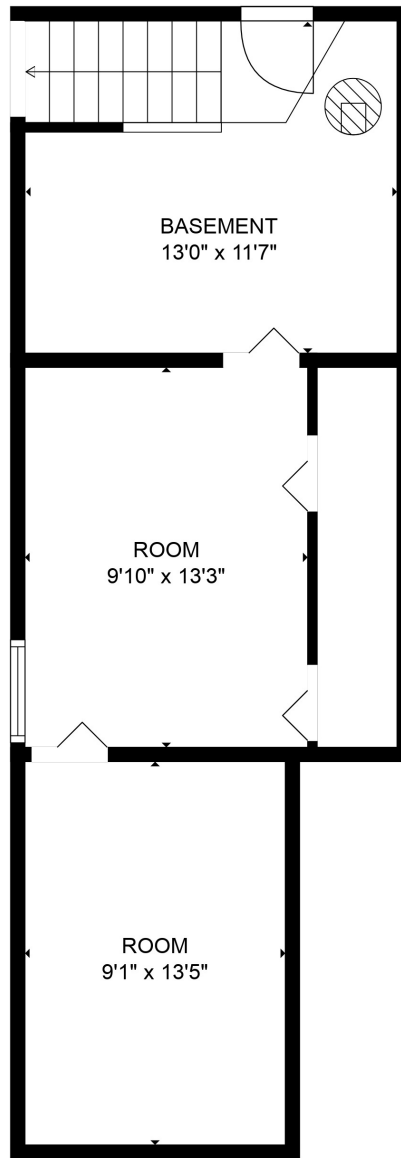

FLOOR 1

FLOOR 2

**TOTAL: 2561 sq. ft**  
 BELOW GROUND: 450 sq. ft, FLOOR 2: 2111 sq. ft

SIZES AND DIMENSIONS ARE APPROXIMATE, ACTUAL MAY VARY.

**TOTAL: 2561 sq. ft**

BELOW GROUND: 450 sq. ft, FLOOR 2: 2111 sq. ft

SIZES AND DIMENSIONS ARE APPROXIMATE, ACTUAL MAY VARY.

**TOTAL: 2561 sq. ft**

BELOW GROUND: 450 sq. ft, FLOOR 2: 2111 sq. ft

SIZES AND DIMENSIONS ARE APPROXIMATE, ACTUAL MAY VARY.