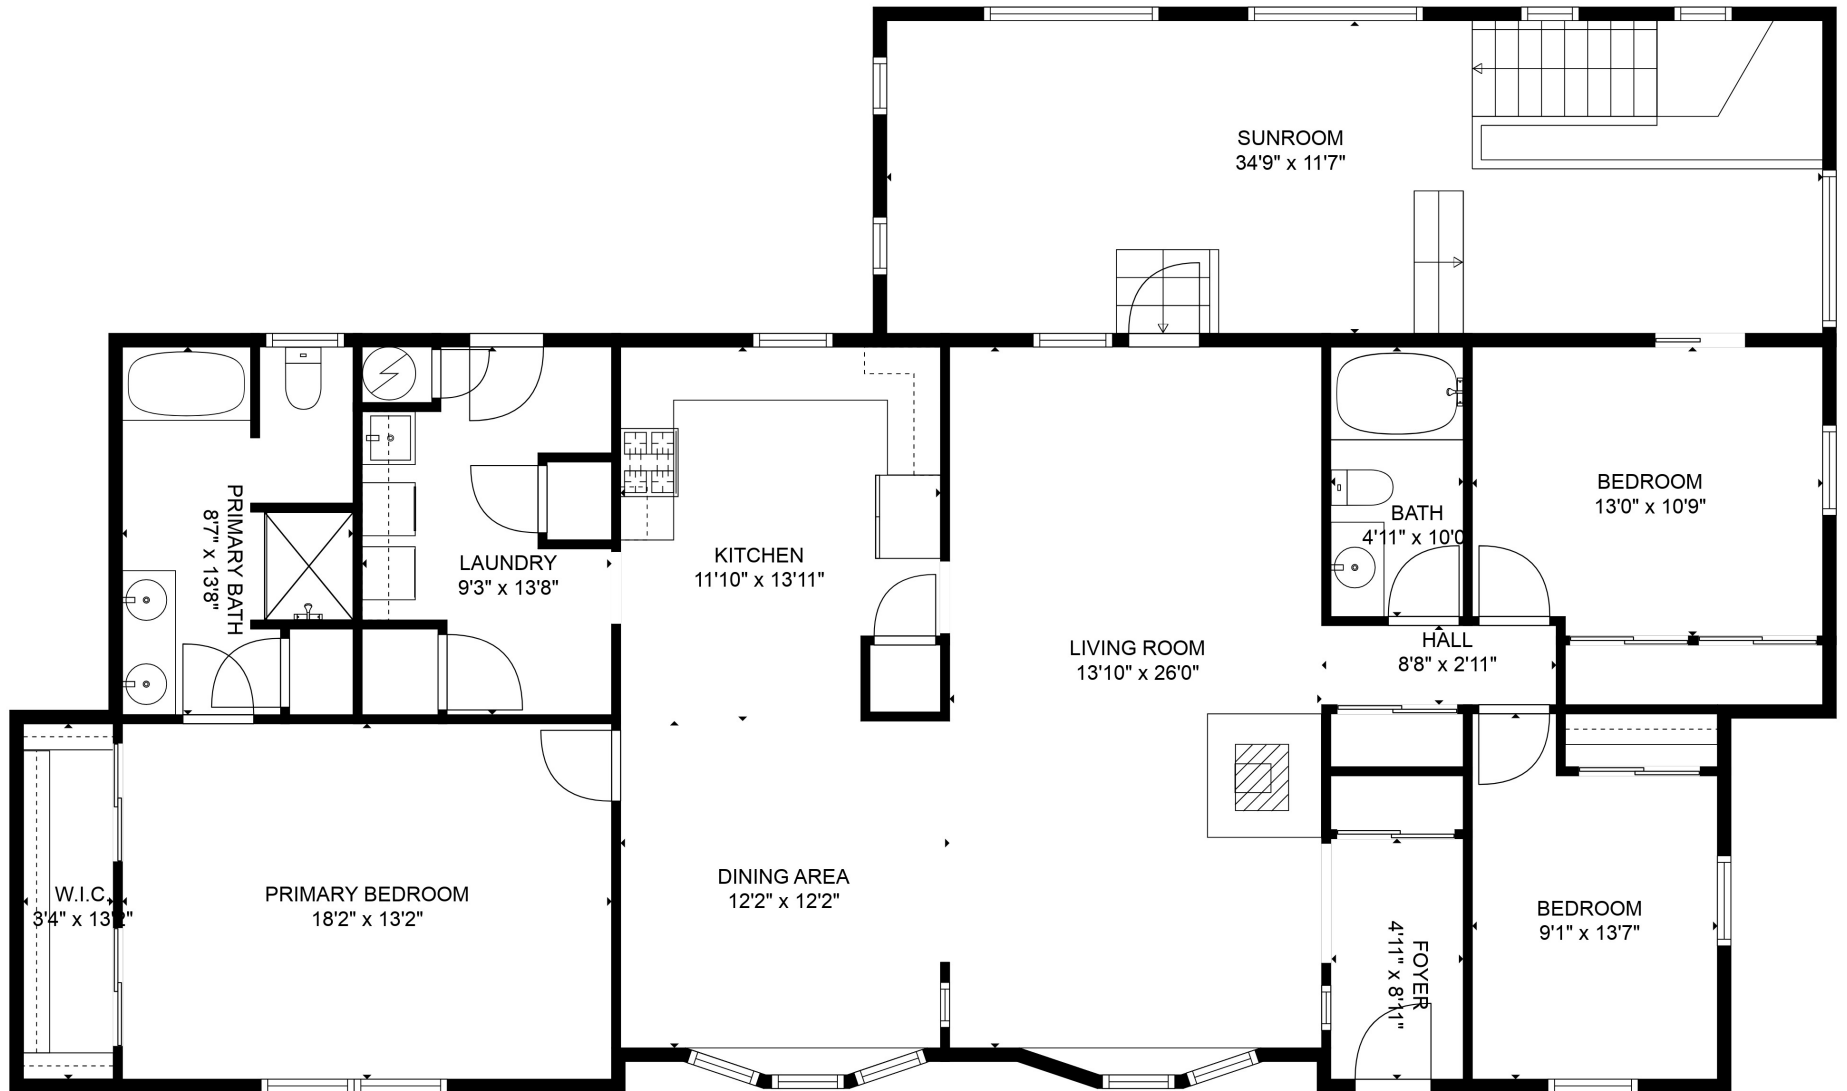

FLOOR 1

FLOOR 2

**TOTAL: 2561 sq. ft**  
 BELOW GROUND: 450 sq. ft, FLOOR 2: 2111 sq. ft

SIZES AND DIMENSIONS ARE APPROXIMATE, ACTUAL MAY VARY.

**TOTAL: 2561 sq. ft**

BELOW GROUND: 450 sq. ft, FLOOR 2: 2111 sq. ft

SIZES AND DIMENSIONS ARE APPROXIMATE, ACTUAL MAY VARY.

**TOTAL: 2561 sq. ft**

BELOW GROUND: 450 sq. ft, FLOOR 2: 2111 sq. ft

SIZES AND DIMENSIONS ARE APPROXIMATE, ACTUAL MAY VARY.