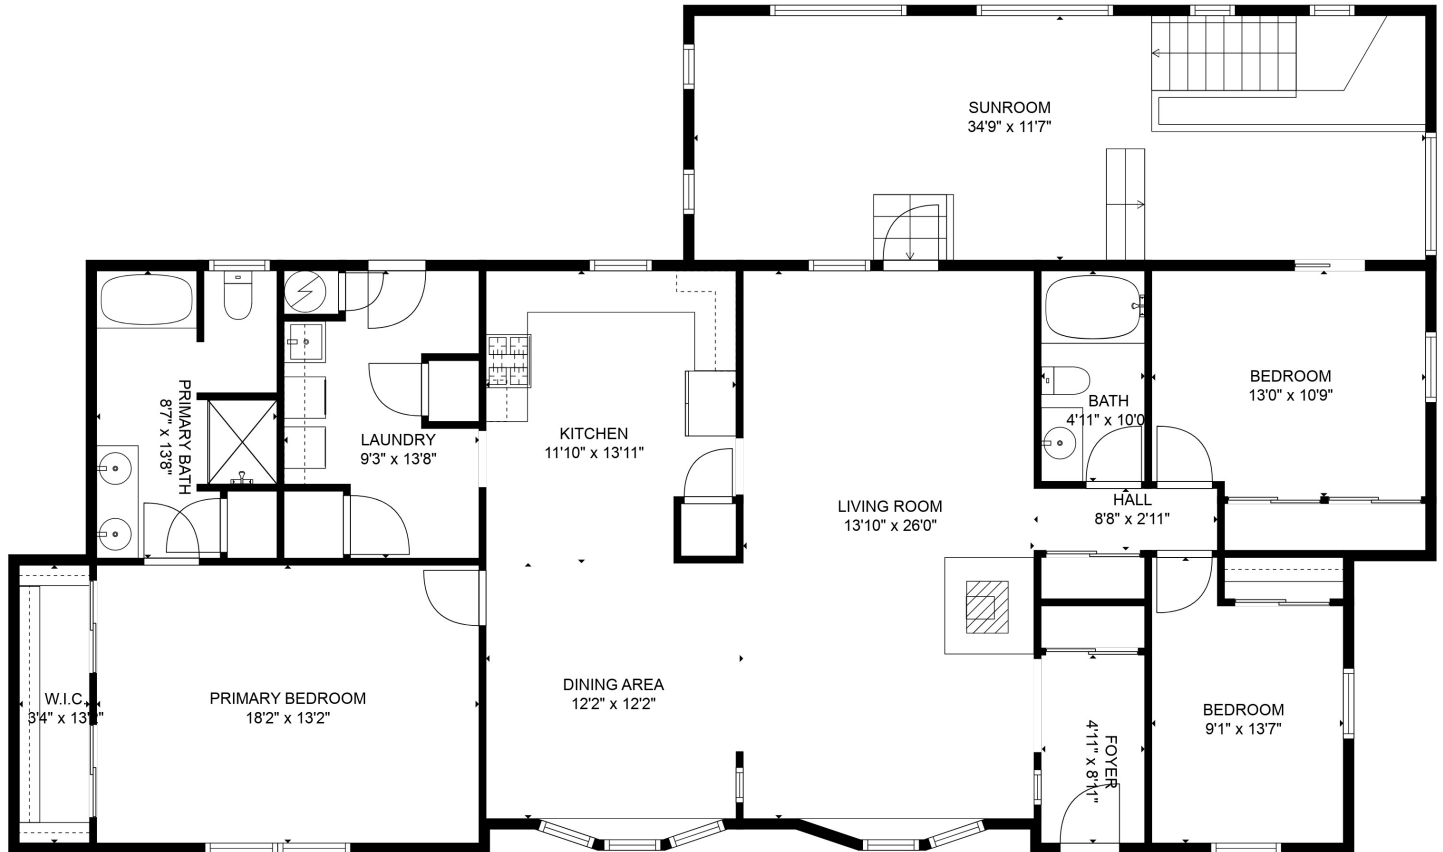

FLOOR 1

FLOOR 2

**TOTAL: 2561 sq. ft**  
 BELOW GROUND: 450 sq. ft, FLOOR 2: 2111 sq. ft

SIZES AND DIMENSIONS ARE APPROXIMATE, ACTUAL MAY VARY.

**TOTAL: 2561 sq. ft**

BELOW GROUND: 450 sq. ft, FLOOR 2: 2111 sq. ft

SIZES AND DIMENSIONS ARE APPROXIMATE, ACTUAL MAY VARY.

**TOTAL: 2561 sq. ft**

BELOW GROUND: 450 sq. ft, FLOOR 2: 2111 sq. ft

SIZES AND DIMENSIONS ARE APPROXIMATE, ACTUAL MAY VARY.