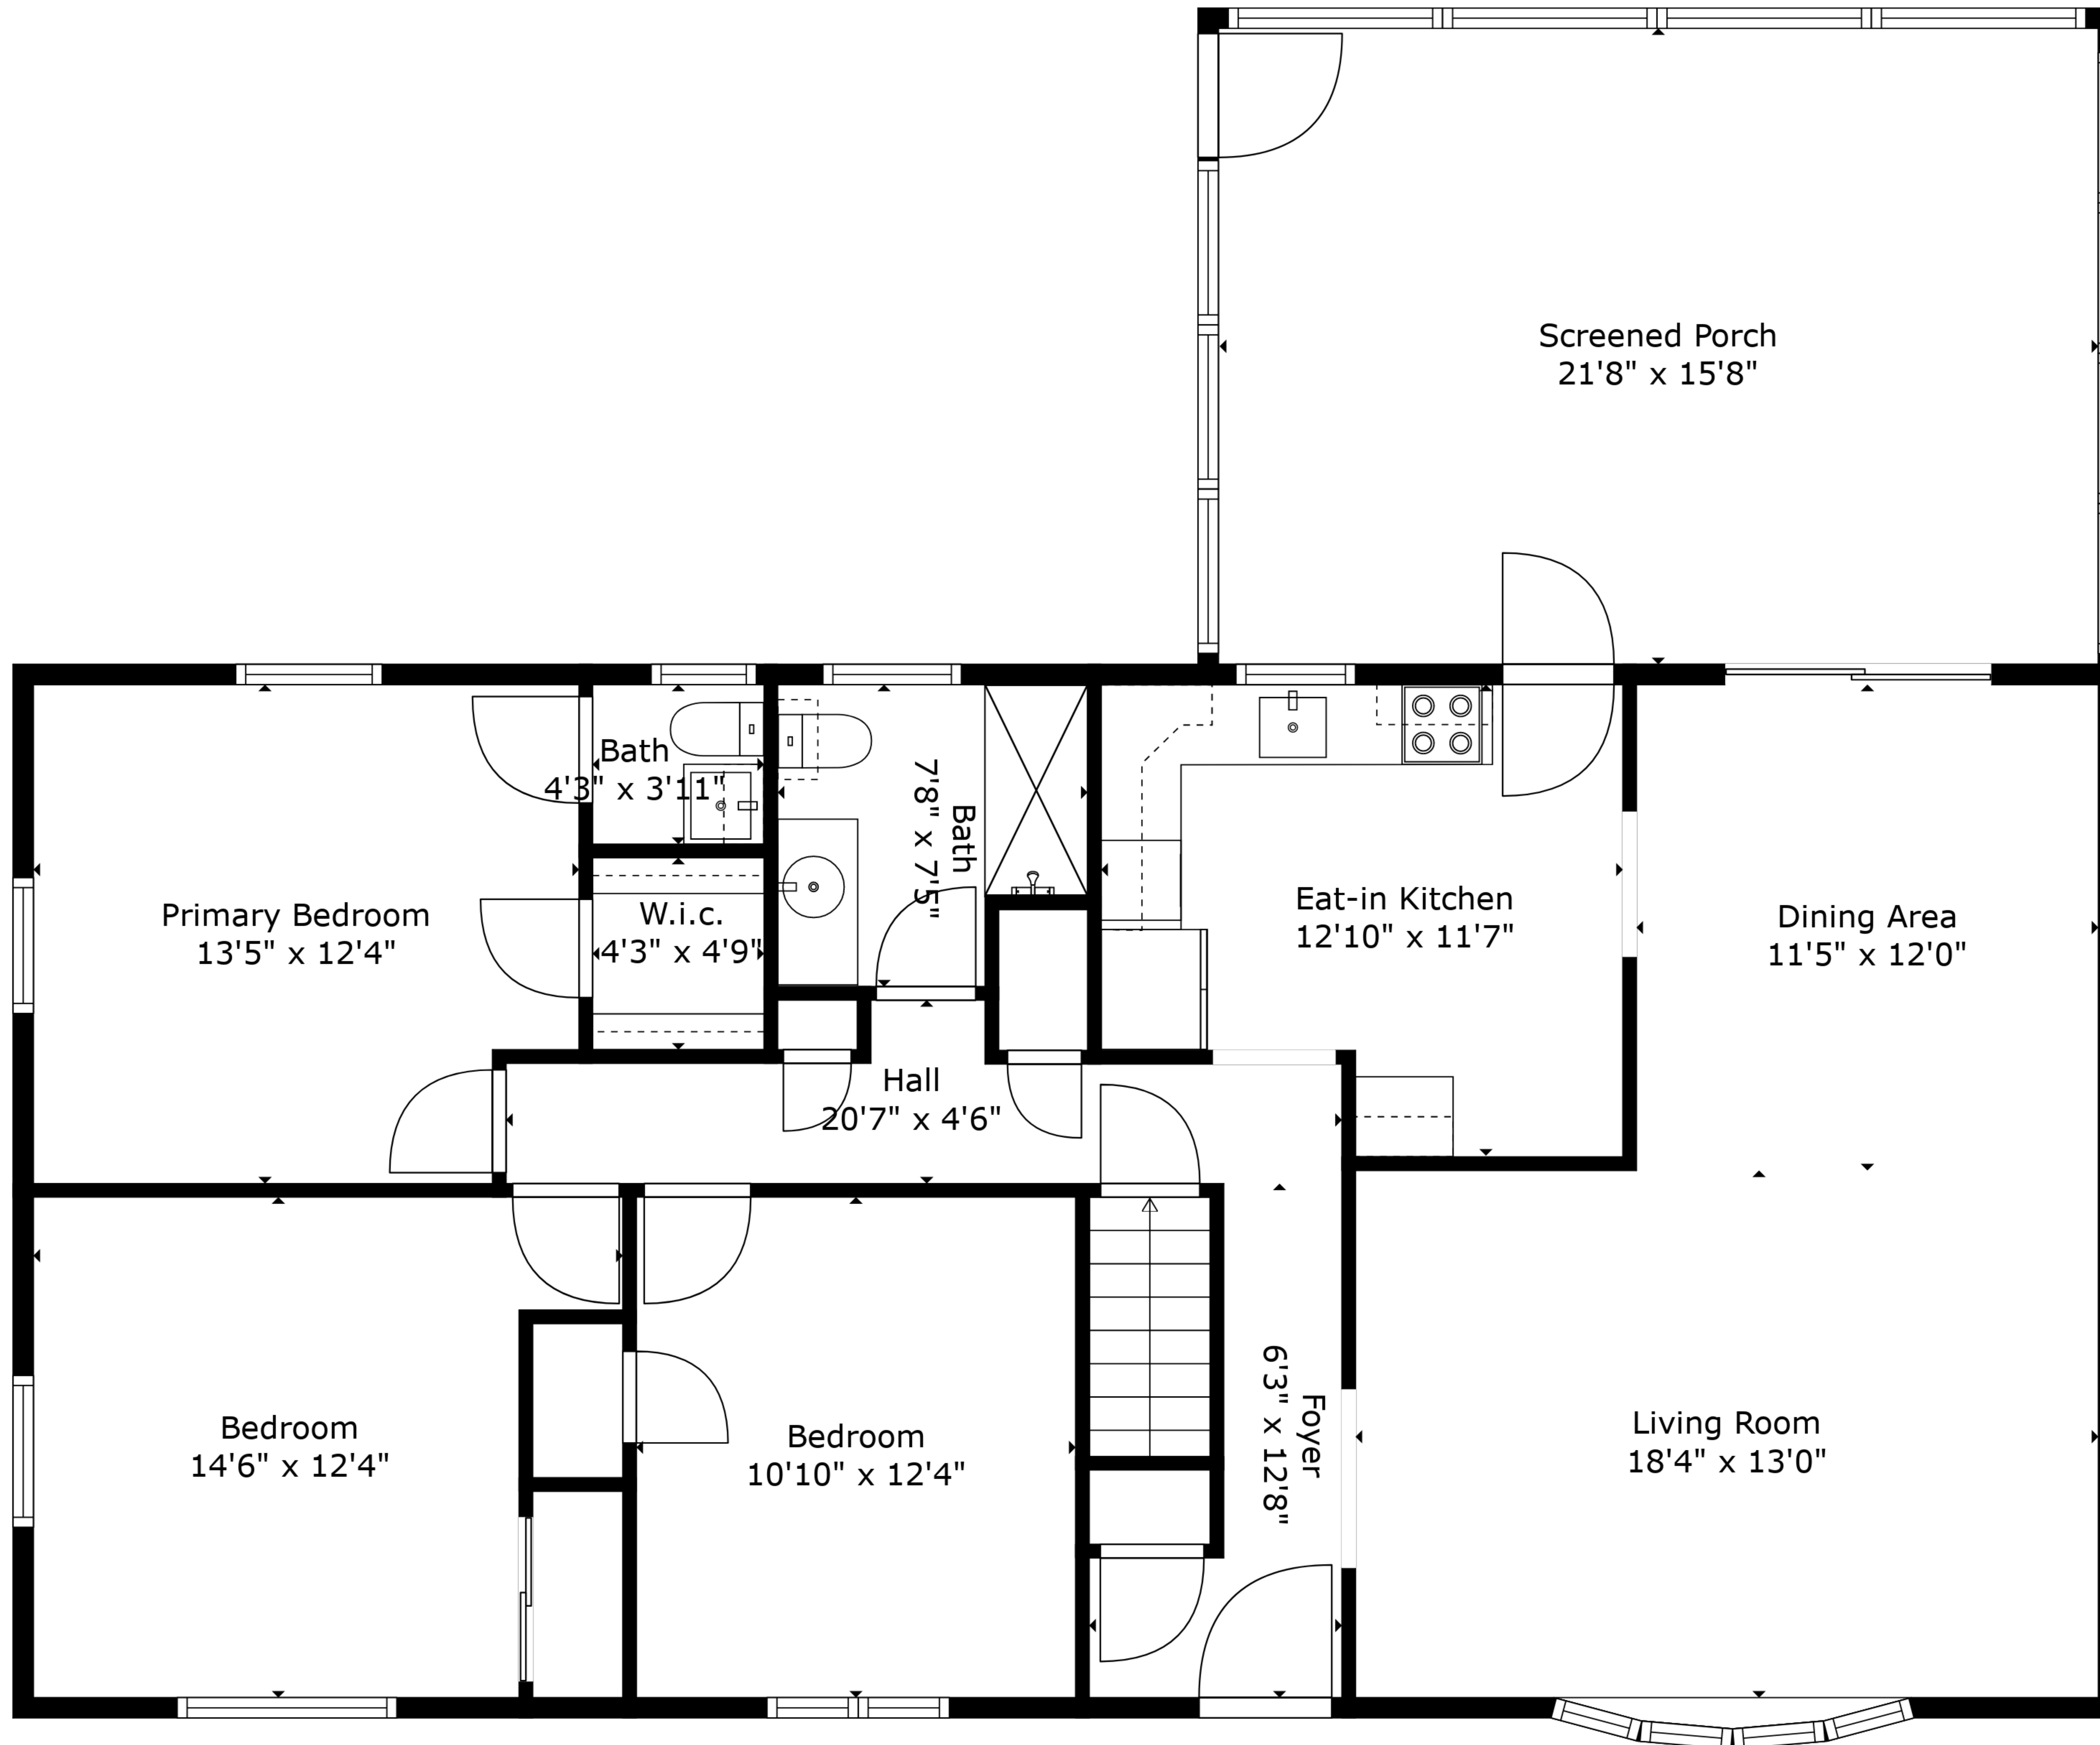

TOTAL: 1276 sq. ft

FLOOR 1: 1276 sq. ft

EXCLUDED AREAS: SCREENED PORCH: 340 sq. ft

Measurements Deemed Highly Reliable But Not Guaranteed. Measured By Cubicasa Tech.

TOTAL: 1276 sq. ft

FLOOR 1: 1276 sq. ft

EXCLUDED AREAS: SCREENED PORCH: 340 sq. ft

Measurements Deemed Highly Reliable But Not Guaranteed. Measured By Cubicasa Tech.