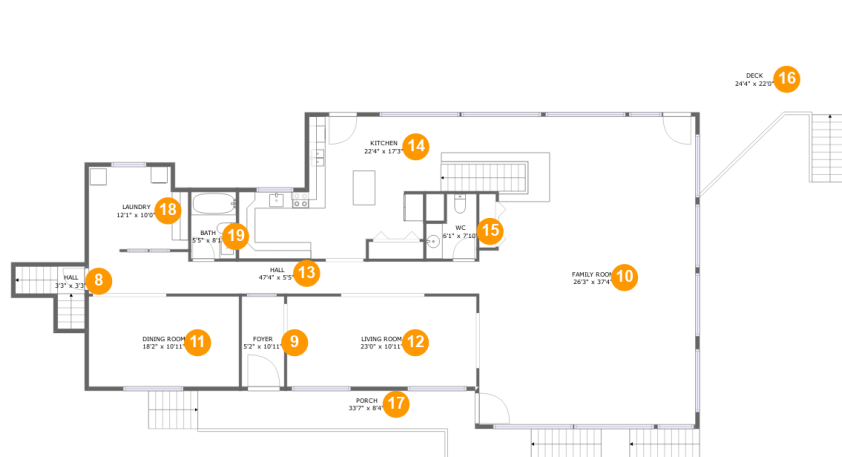

3446 Mt Joy Rd, Buchanan, Virginia, United States

Room dimensions

Floor 3

Total sqft: 3089 Living area: 2481

#		Dimensions	sqft	Counted as living area
8	Hall	3'3" x 3'3"	42 sq. ft	Yes
9	Foyer	5'2" x 10'11"	56 sq. ft	Yes
10	Family Room	26'3" x 37'4"	961 sq. ft	Yes
11	Dining Room	18'2" x 10'11"	199 sq. ft	Yes
12	Living Room	23'0" x 10'11"	251 sq. ft	Yes
13	Hall	47'4" x 5'5"	199 sq. ft	Yes
14	Kitchen	22'4" x 17'3"	352 sq. ft	Yes
15	WC	6'1" x 7'10"	39 sq. ft	Yes
16	Deck	24'4" x 22'0"	340 sq. ft	No
17	Porch	33'7" x 8'4"	268 sq. ft	No
18	Laundry	12'1" x 10'0"	114 sq. ft	Yes