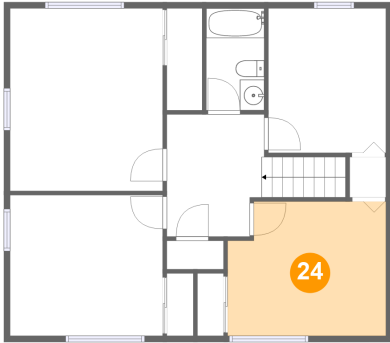

3446 Mt Joy Rd, Buchanan, Virginia, United States

24 Floor 4 - Bedroom

Dimensions: 12'11" x 10'11"
Area: 134 sq. ft
Counted as living area: Yes

Heated: Yes
Finished: Yes
Enclosed: Yes
Contiguous: Yes
Permitted: Yes
Wet space: No
Addition: No
Conversion: No