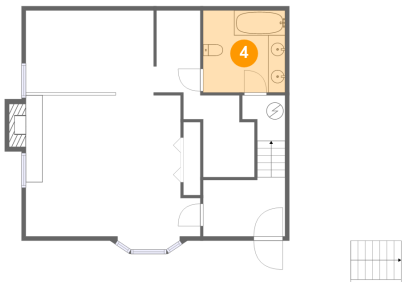

4 Floor 2 - Bath

Dimensions: 9'8" x 9'8"
Area: 94 sq. ft
Counted as living area: Yes

Heated: Yes
Finished: Yes
Enclosed: Yes
Contiguous: Yes
Permitted: Yes
Wet space: Yes
Addition: No
Conversion: No