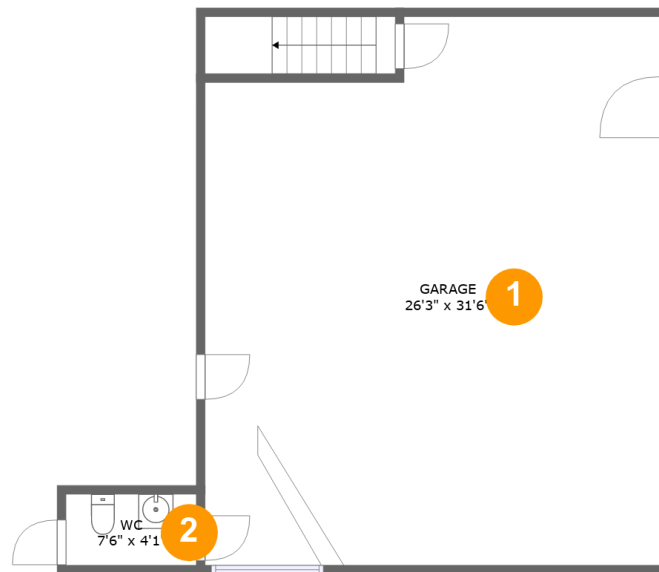

3446 Mt Joy Rd, Buchanan, Virginia, United States

Property summary

 **1** Garages

 **4** Bedrooms

 **3** Bathrooms

 **2** Half baths

 **4** Floors

 **4,227** Gross living area sqft

 **6,015** Total sqft

3446 Mt Joy Rd, Buchanan, Virginia, United States

Room dimensions

Floor 1

Total sqft: 927

Living area: 0

#		Dimensions	sqft	Counted as living area
1	Garage	26'3" x 31'6"	783 sq. ft	No
2	WC	7'6" x 4'1"	31 sq. ft	No

3446 Mt Joy Rd, Buchanan, Virginia, United States**Room dimensions**

Floor 2

Total sqft: 1126 Living area: 873

#		Dimensions	sqft	Counted as living area
3	Entry	9'8" x 7'0"	102 sq. ft	Yes
4	Bath	9'8" x 9'8"	94 sq. ft	Yes
5	Porch	18'7" x 12'5"	230 sq. ft	No
6	Recreation Room	20'7" x 26'8"	476 sq. ft	Yes
7	Room	6'7" x 12'10"	111 sq. ft	Yes