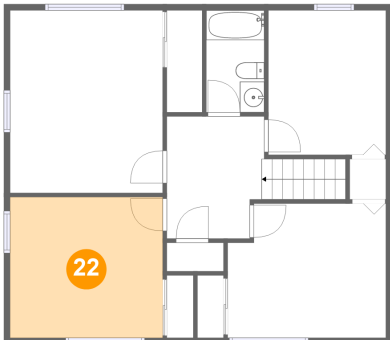

22 Floor 4 - Bedroom

Dimensions: 12'5" x 11'5"
Area: 142 sq. ft
Counted as living area: Yes

Heated: Yes
Finished: Yes
Enclosed: Yes
Contiguous: Yes
Permitted: Yes
Wet space: No
Addition: No
Conversion: No