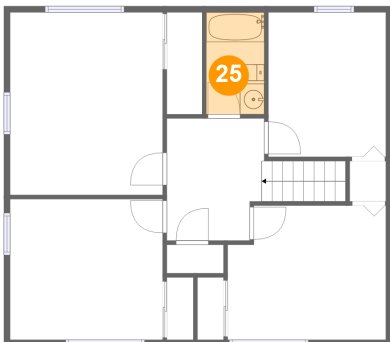

25 Floor 4 - Bath

Dimensions: 4'9" x 8'4"
Area: 39 sq. ft
Counted as living area: Yes

Heated: Yes
Finished: Yes
Enclosed: Yes
Contiguous: Yes
Permitted: Yes
Wet space: Yes
Addition: No
Conversion: No