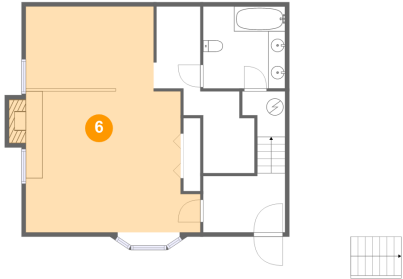

Heated: Yes
Finished: Yes
Enclosed: Yes
Contiguous: Yes
Permitted: Yes
Wet space: Yes
Addition: No
Conversion: No

5 Floor 2 - Porch

Dimensions: 18'7" x 12'5"
Area: 230 sq. ft
Counted as living area: No

Heated: No
Finished: Yes
Enclosed: No
Contiguous: Yes
Permitted: Yes
Wet space: No
Addition: No
Conversion: No

3446 Mt Joy Rd, Buchanan, Virginia, United States

6 Floor 2 - Recreation Room

Dimensions: 20'7" x 26'8"
Area: 476 sq. ft
Counted as living area: Yes

Heated: Yes
Finished: Yes
Enclosed: Yes
Contiguous: Yes
Permitted: Yes
Wet space: No
Addition: No
Conversion: No