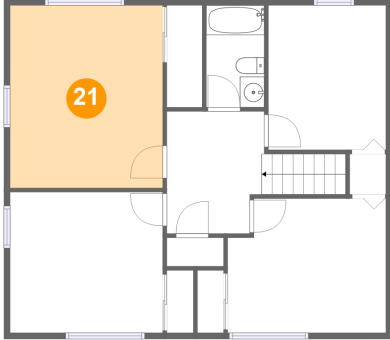

3446 Mt Joy Rd, Buchanan, Virginia, United States

21 Floor 4 - Primary Bedroom

Dimensions: 12'5" x 14'10"
Area: 185 sq. ft
Counted as living area: Yes

Heated: Yes
Finished: Yes
Enclosed: Yes
Contiguous: Yes
Permitted: Yes
Wet space: No
Addition: No
Conversion: No