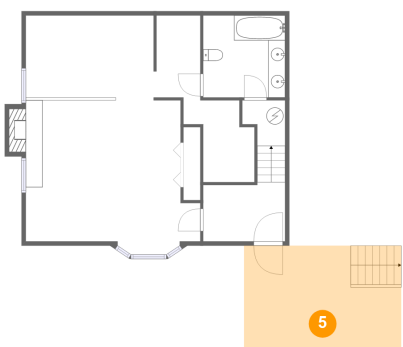

Dimensions: 9'8" x 7'0"
Area: 102 sq. ft
Counted as living area: Yes

Heated: Yes
Finished: Yes
Enclosed: Yes
Contiguous: Yes
Permitted: Yes
Wet space: No
Addition: No
Conversion: No

4 Floor 2 - Bath

Dimensions: 9'8" x 9'8"
Area: 94 sq. ft
Counted as living area: Yes

Heated: Yes
Finished: Yes
Enclosed: Yes
Contiguous: Yes
Permitted: Yes
Wet space: Yes
Addition: No
Conversion: No

5 Floor 2 - Porch

Dimensions: 18'7" x 12'5"
Area: 230 sq. ft
Counted as living area: No

Heated: No
Finished: Yes
Enclosed: No
Contiguous: Yes
Permitted: Yes
Wet space: No
Addition: No
Conversion: No