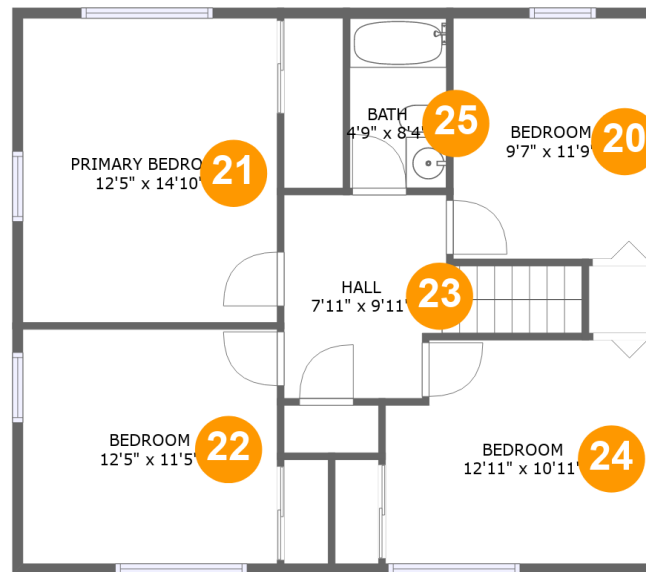

3446 Mt Joy Rd, Buchanan, Virginia, United States**Room dimensions**

Floor 3

Total sqft: 3089 Living area: 2481

#		Dimensions	sqft	Counted as living area
8	Hall	3'3" x 3'3"	42 sq. ft	Yes
9	Foyer	5'2" x 10'11"	56 sq. ft	Yes
10	Family Room	26'3" x 37'4"	961 sq. ft	Yes
11	Dining Room	18'2" x 10'11"	199 sq. ft	Yes
12	Living Room	23'0" x 10'11"	251 sq. ft	Yes
13	Hall	47'4" x 5'5"	199 sq. ft	Yes
14	Kitchen	22'4" x 17'3"	352 sq. ft	Yes
15	WC	6'1" x 7'10"	39 sq. ft	Yes
16	Deck	24'4" x 22'0"	340 sq. ft	No
17	Porch	33'7" x 8'4"	268 sq. ft	No
18	Laundry	12'1" x 10'0"	114 sq. ft	Yes

3446 Mt Joy Rd, Buchanan, Virginia, United States

#		Dimensions	sqft	Counted as living area
19	Bath	5'5" x 8'1"	44 sq. ft	Yes

3446 Mt Joy Rd, Buchanan, Virginia, United States**Room dimensions**

Floor 4

Total sqft: 873 Living area: 873

#		Dimensions	sqft	Counted as living area
20	Bedroom	9'7" x 11'9"	113 sq. ft	Yes
21	Primary Bedroom	12'5" x 14'10"	185 sq. ft	Yes
22	Bedroom	12'5" x 11'5"	142 sq. ft	Yes
23	Hall	7'11" x 9'11"	97 sq. ft	Yes
24	Bedroom	12'11" x 10'11"	134 sq. ft	Yes
25	Bath	4'9" x 8'4"	39 sq. ft	Yes

24 Floor 4 - Bedroom

Dimensions: 12'11" x 10'11"
Area: 134 sq. ft
Counted as living area: Yes

Heated: Yes
Finished: Yes
Enclosed: Yes
Contiguous: Yes
Permitted: Yes
Wet space: No
Addition: No
Conversion: No