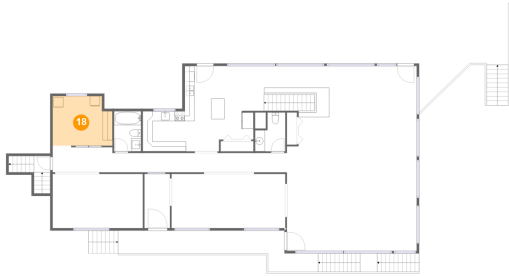

3446 Mt Joy Rd, Buchanan, Virginia, United States

18 Floor 3 - Laundry

Dimensions: 12'1" x 10'0"
Area: 114 sq. ft
Counted as living area: Yes

Heated: Yes
Finished: Yes
Enclosed: Yes
Contiguous: Yes
Permitted: Yes
Wet space: No
Addition: No
Conversion: No