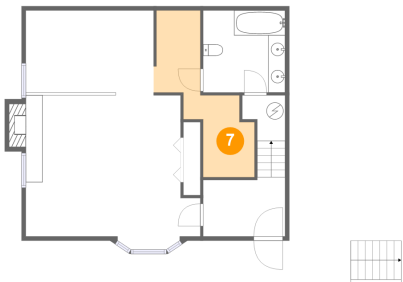

Heated: Yes
Finished: Yes
Enclosed: Yes
Contiguous: Yes
Permitted: Yes
Wet space: Yes
Addition: No
Conversion: No

5 Floor 2 - Porch

Dimensions: 18'7" x 12'5"
Area: 230 sq. ft
Counted as living area: No

Heated: No
Finished: Yes
Enclosed: No
Contiguous: Yes
Permitted: Yes
Wet space: No
Addition: No
Conversion: No

3446 Mt Joy Rd, Buchanan, Virginia, United States

6 Floor 2 - Recreation Room

Dimensions: 20'7" x 26'8"
Area: 476 sq. ft
Counted as living area: Yes

Heated: Yes
Finished: Yes
Enclosed: Yes
Contiguous: Yes
Permitted: Yes
Wet space: No
Addition: No
Conversion: No

7 Floor 2 - Room

Dimensions: 6'7" x 12'10"
Area: 111 sq. ft
Counted as living area: Yes

Heated: Yes
Finished: Yes
Enclosed: Yes
Contiguous: Yes
Permitted: Yes
Wet space: No
Addition: No
Conversion: No

8 Floor 3 - Hall