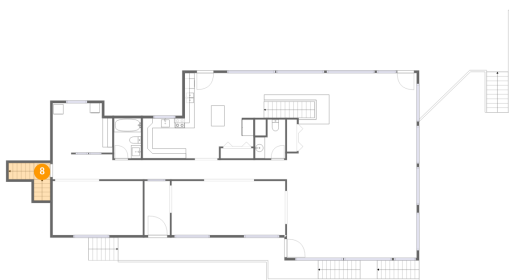

8 Floor 3 - Hall

Dimensions: 3'3" x 3'3"
Area: 42 sq. ft
Counted as living area: Yes

Heated: Yes
Finished: Yes
Enclosed: Yes
Contiguous: Yes
Permitted: Yes
Wet space: No
Addition: No
Conversion: No