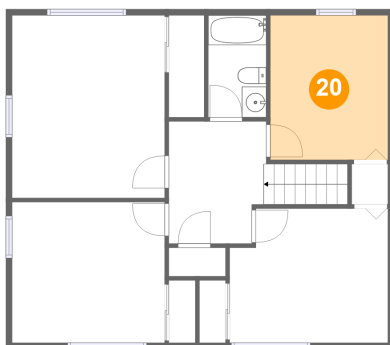

20 Floor 4 - Bedroom

Dimensions: 9'7" x 11'9"
Area: 113 sq. ft
Counted as living area: Yes

Heated: Yes
Finished: Yes
Enclosed: Yes
Contiguous: Yes
Permitted: Yes
Wet space: No
Addition: No
Conversion: No