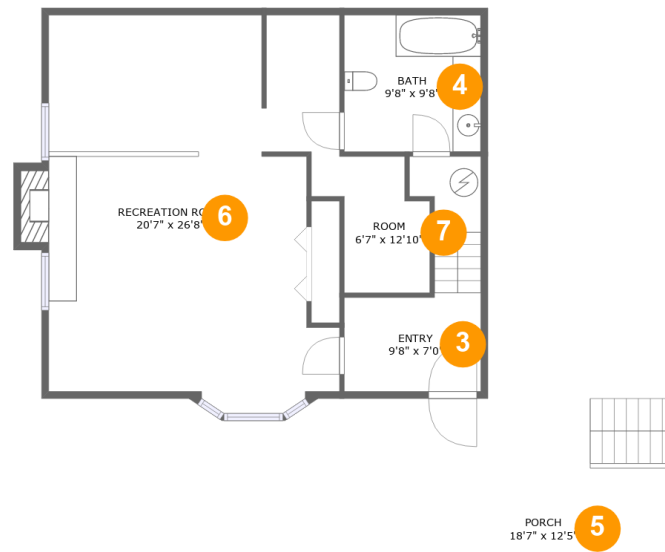

 **6,015** Total sqft

3446 Mt Joy Rd, Buchanan, Virginia, United States

Room dimensions

Floor 1

Total sqft: 927

Living area: 0

#		Dimensions	sqft	Counted as living area
1	Garage	26'3" x 31'6"	783 sq. ft	No
2	WC	7'6" x 4'1"	31 sq. ft	No

3446 Mt Joy Rd, Buchanan, Virginia, United States**Room dimensions**

Floor 2

Total sqft: 1126 Living area: 873

#		Dimensions	sqft	Counted as living area
3	Entry	9'8" x 7'0"	102 sq. ft	Yes
4	Bath	9'8" x 9'8"	94 sq. ft	Yes
5	Porch	18'7" x 12'5"	230 sq. ft	No
6	Recreation Room	20'7" x 26'8"	476 sq. ft	Yes
7	Room	6'7" x 12'10"	111 sq. ft	Yes

3446 Mt Joy Rd, Buchanan, Virginia, United States**Room dimensions**

Floor 3

Total sqft: 3089 Living area: 2481

#		Dimensions	sqft	Counted as living area
8	Hall	3'3" x 3'3"	42 sq. ft	Yes
9	Foyer	5'2" x 10'11"	56 sq. ft	Yes
10	Family Room	26'3" x 37'4"	961 sq. ft	Yes
11	Dining Room	18'2" x 10'11"	199 sq. ft	Yes
12	Living Room	23'0" x 10'11"	251 sq. ft	Yes
13	Hall	47'4" x 5'5"	199 sq. ft	Yes
14	Kitchen	22'4" x 17'3"	352 sq. ft	Yes
15	WC	6'1" x 7'10"	39 sq. ft	Yes
16	Deck	24'4" x 22'0"	340 sq. ft	No
17	Porch	33'7" x 8'4"	268 sq. ft	No
18	Laundry	12'1" x 10'0"	114 sq. ft	Yes

Dimensions: 18'2" x 10'11"
Area: 199 sq. ft
Counted as living area: Yes

Heated: Yes
Finished: Yes
Enclosed: Yes
Contiguous: Yes
Permitted: Yes
Wet space: No
Addition: No
Conversion: No

3446 Mt Joy Rd, Buchanan, Virginia, United States**12 Floor 3 - Living Room**