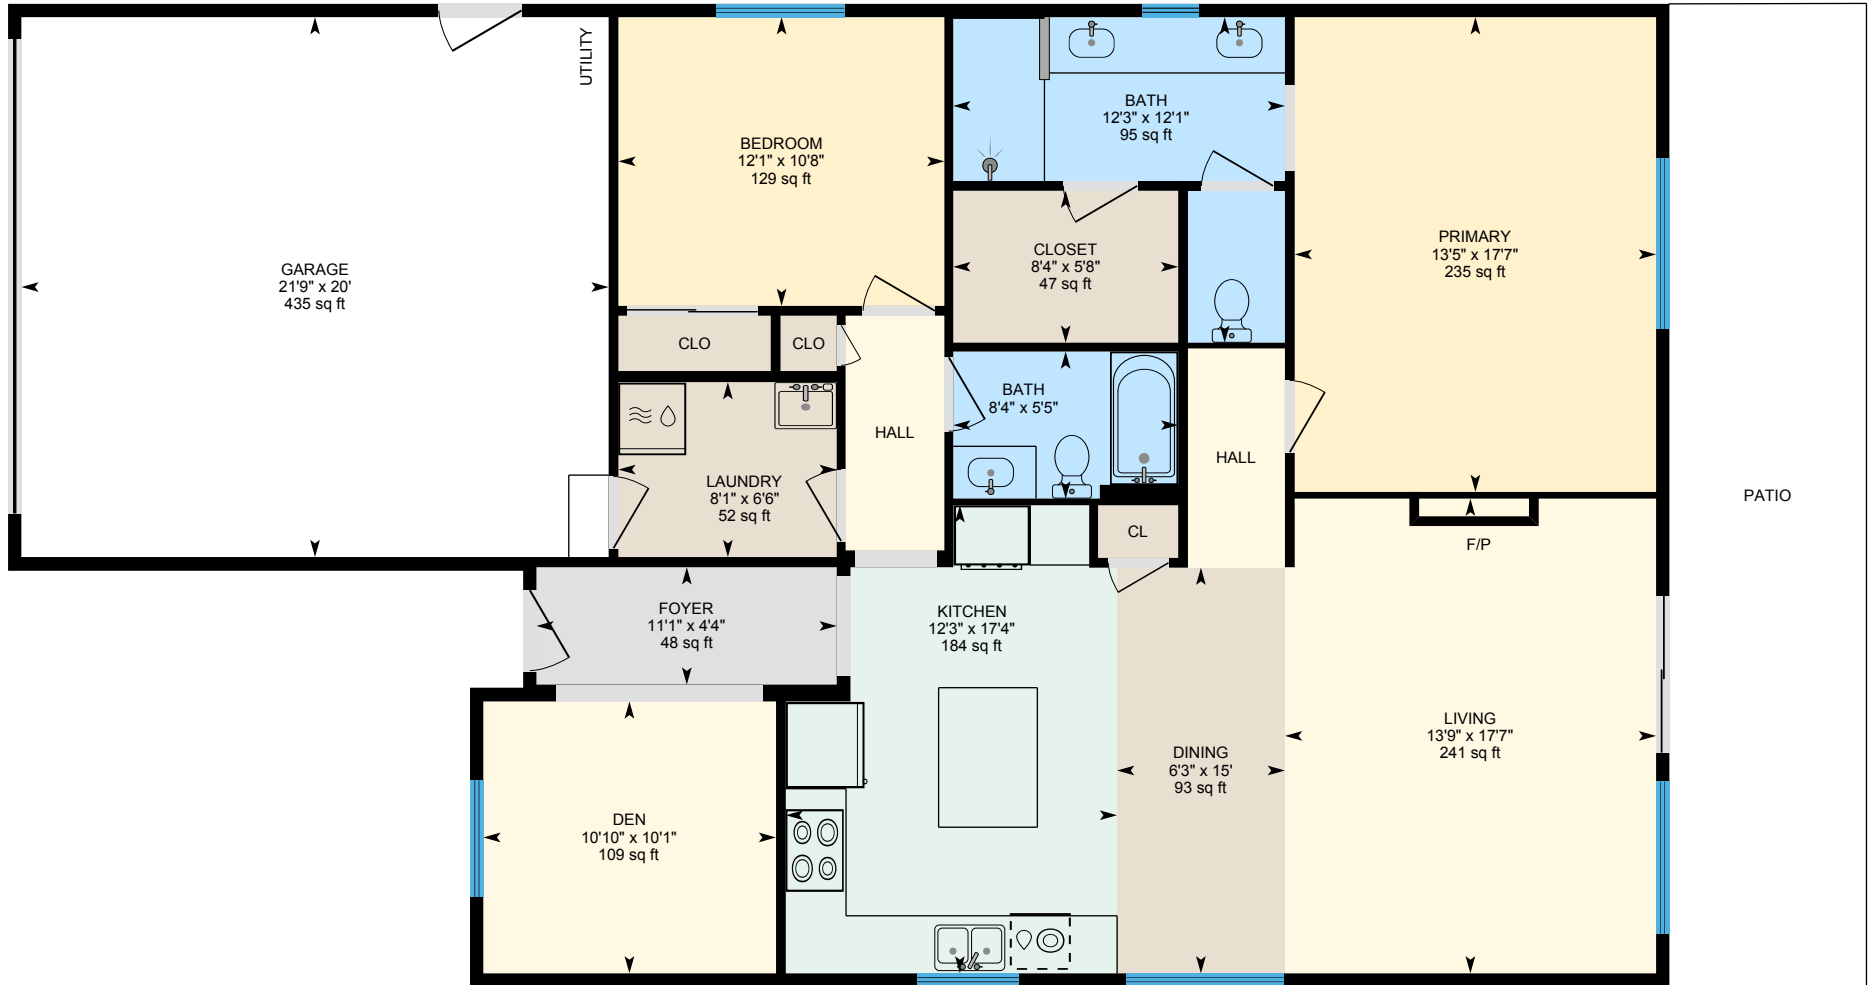

1432 Carriage House St, Manteca, CA

Main Floor Finished Area 1502.89 sq ft
Unfinished Area 465.71 sq ft

PREPARED: 2024/11/27

White regions are excluded from total floor area in iGUIDE floor plans. All room dimensions and floor areas must be considered approximate and are subject to independent verification.