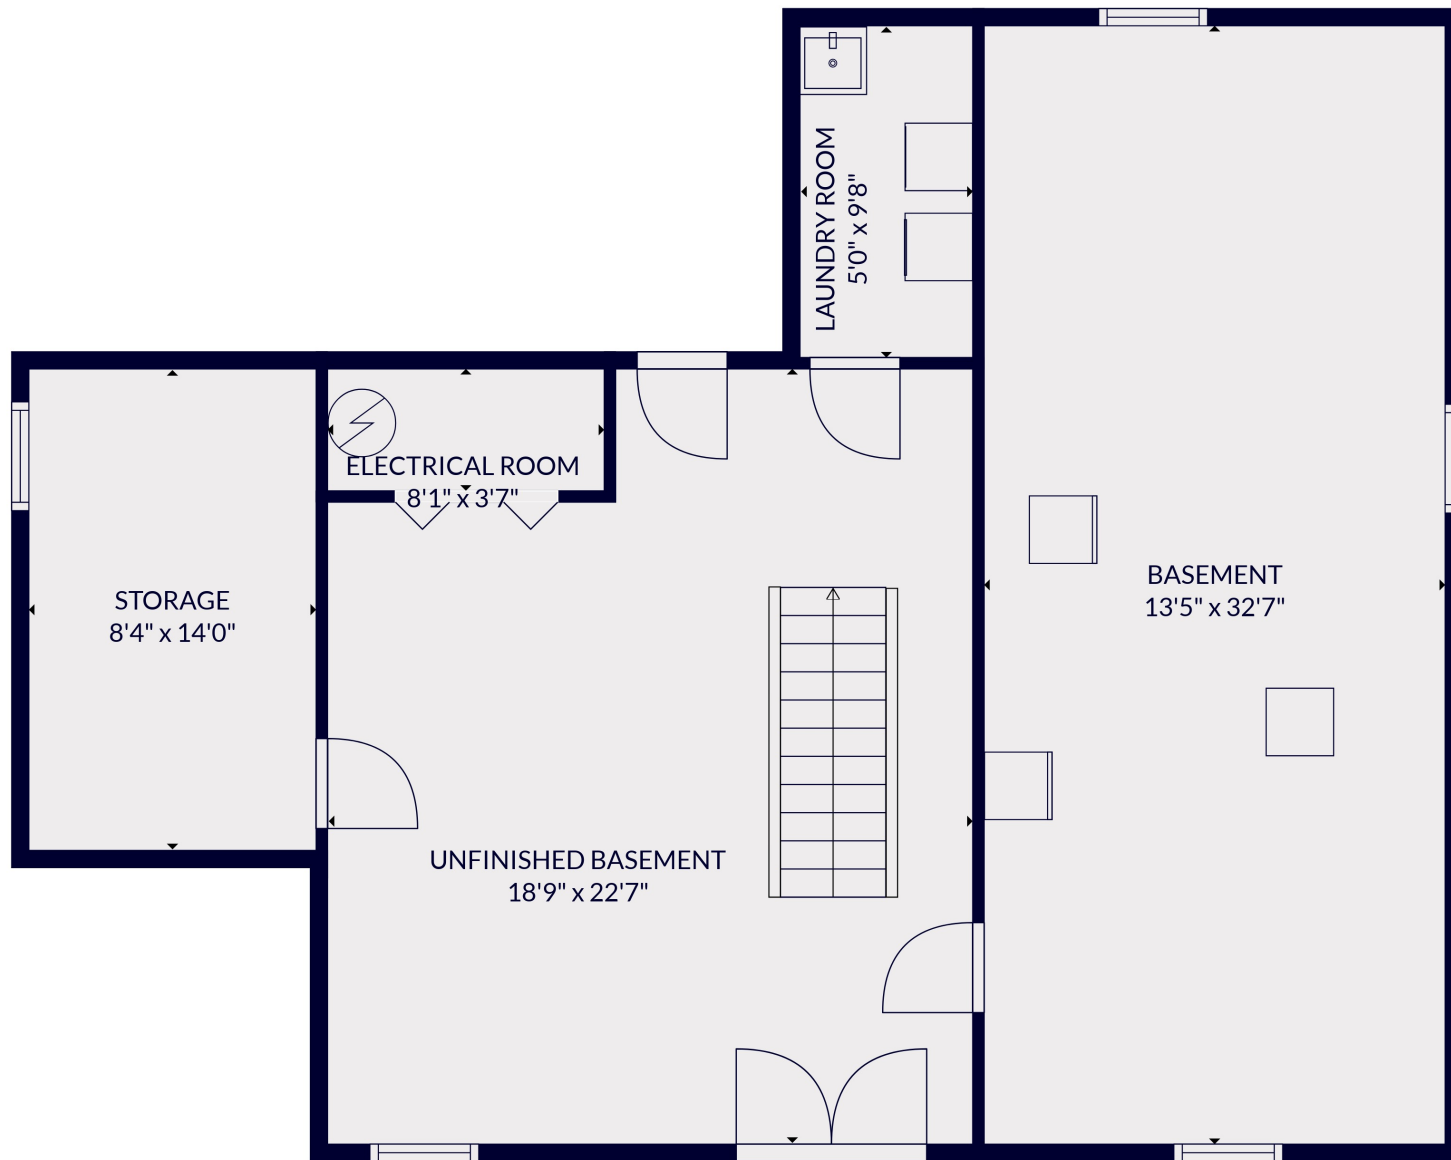

Total scanned area: 3342 sq. ft

MEASUREMENTS ARE CALCULATED BY CUBICASA TECHNOLOGY. DEEMED HIGHLY RELIABLE BUT NOT GUARANTEED.

Total scanned area: 3342 sq. ft

MEASUREMENTS ARE CALCULATED BY CUBICASA TECHNOLOGY. DEEMED HIGHLY RELIABLE BUT NOT GUARANTEED.