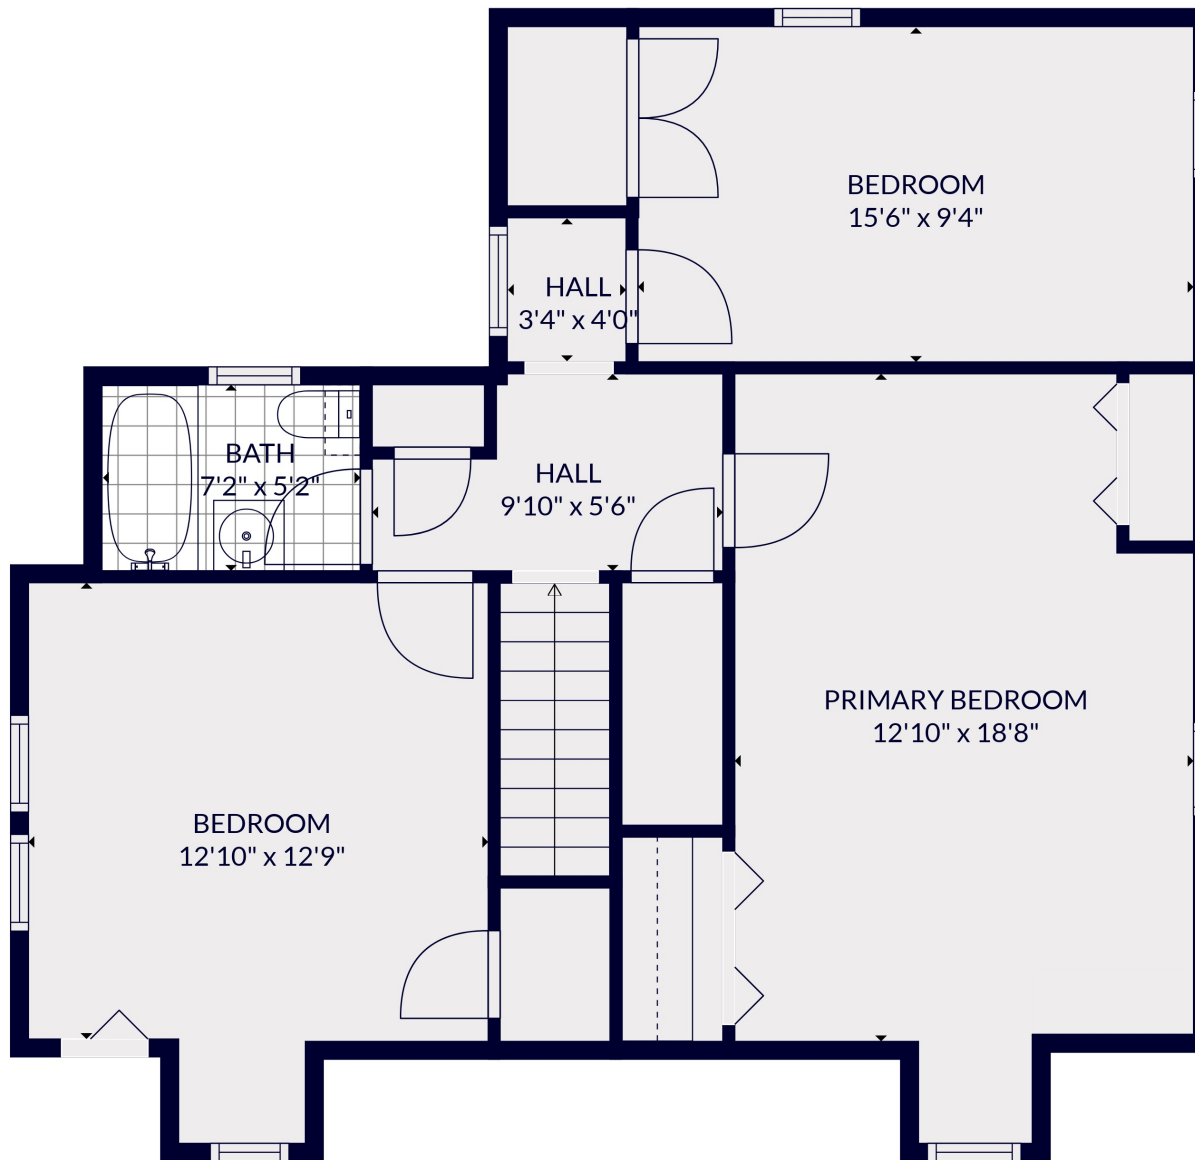

Total scanned area: 3342 sq. ft

MEASUREMENTS ARE CALCULATED BY CUBICASA TECHNOLOGY. DEEMED HIGHLY RELIABLE BUT NOT GUARANTEED.

Total scanned area: 3342 sq. ft

MEASUREMENTS ARE CALCULATED BY CUBICASA TECHNOLOGY. DEEMED HIGHLY RELIABLE BUT NOT GUARANTEED.