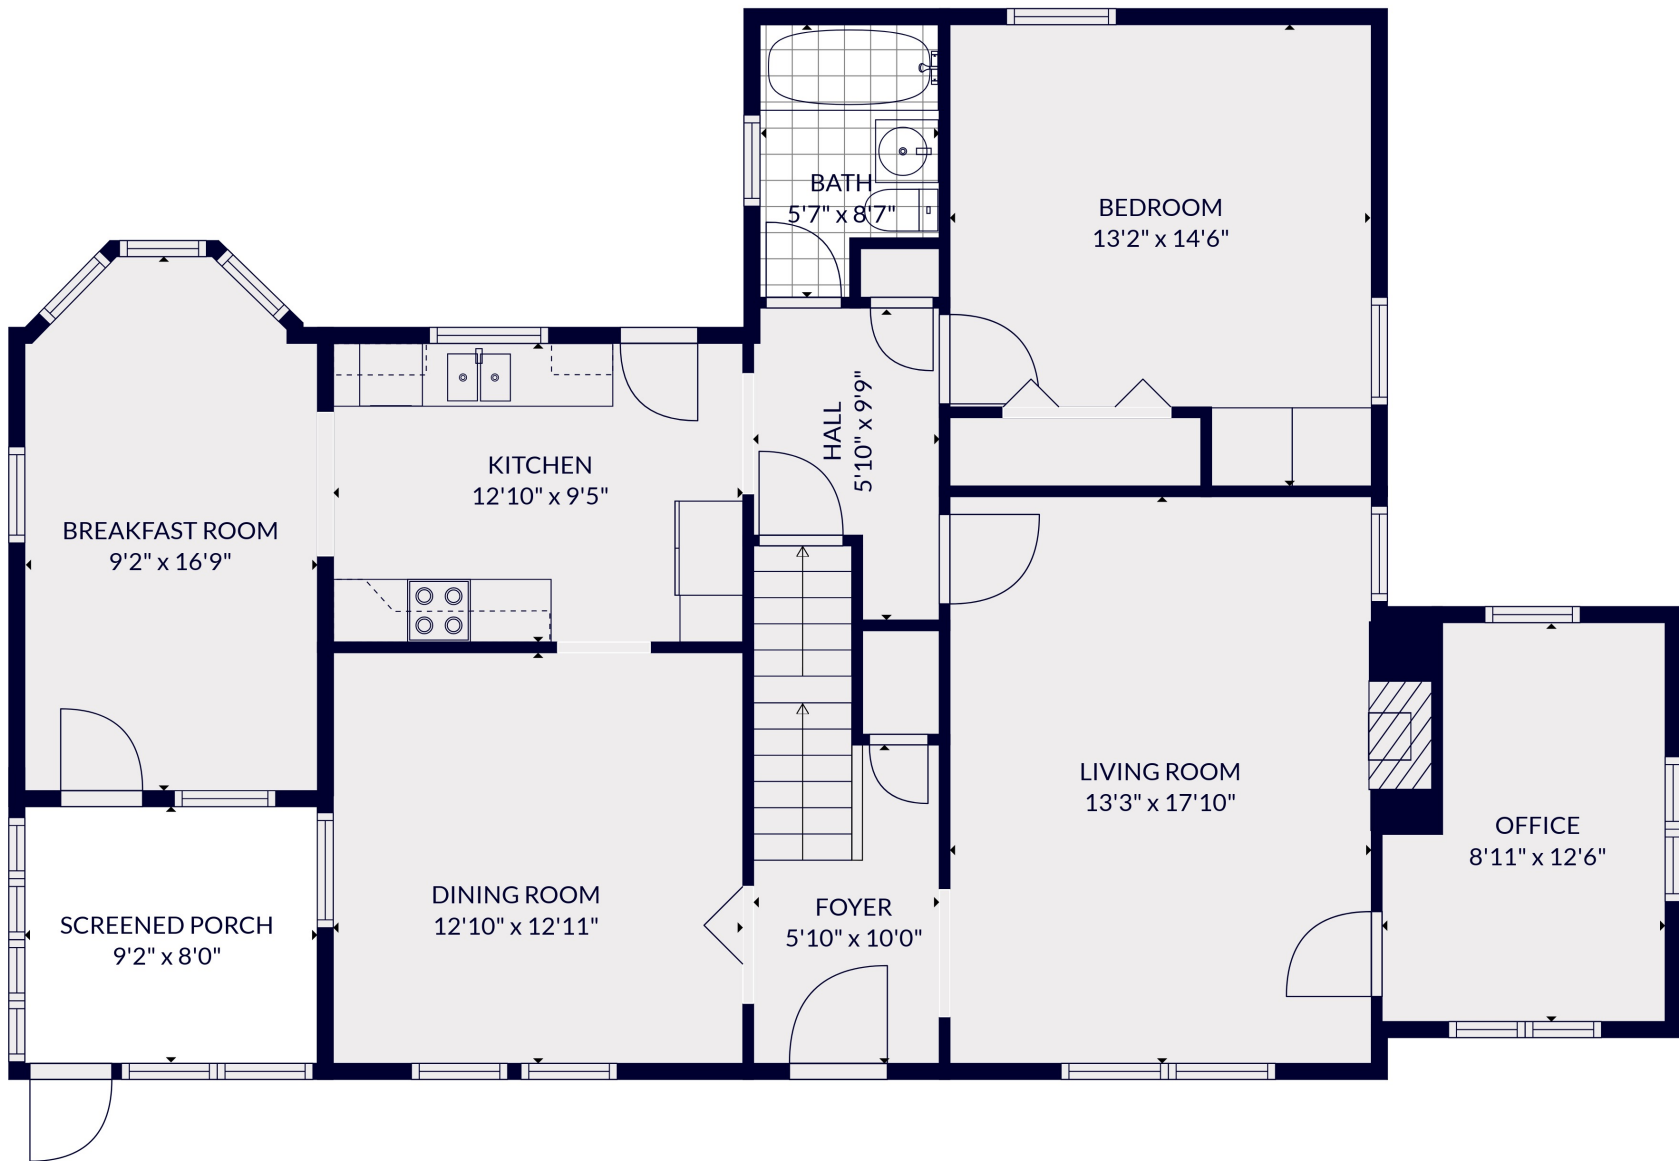

Total scanned area: 3342 sq. ft

MEASUREMENTS ARE CALCULATED BY CUBICASA TECHNOLOGY. DEEMED HIGHLY RELIABLE BUT NOT GUARANTEED.

Total scanned area: 3342 sq. ft

MEASUREMENTS ARE CALCULATED BY CUBICASA TECHNOLOGY. DEEMED HIGHLY RELIABLE BUT NOT GUARANTEED.