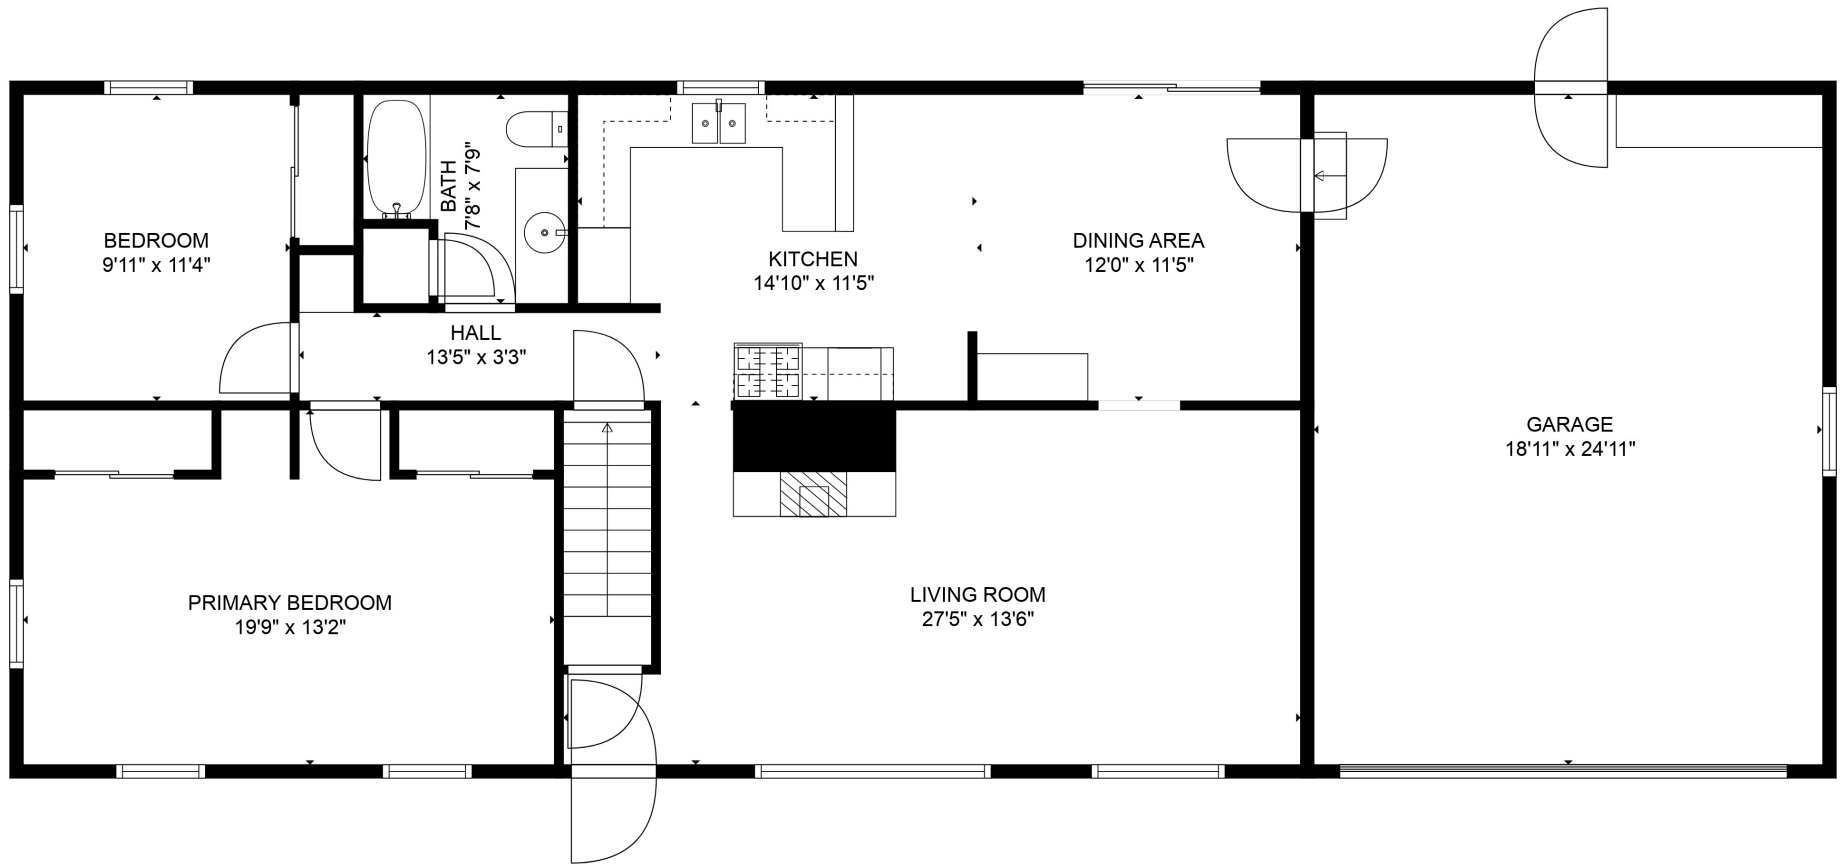

FLOOR 2

FLOOR 1

Total scanned area: 2760 sq. ft

MEASUREMENTS ARE CALCULATED BY CUBICASA TECHNOLOGY. DEEMED HIGHLY RELIABLE BUT NOT GUARANTEED.

Total scanned area: 2760 sq. ft

MEASUREMENTS ARE CALCULATED BY CUBICASA TECHNOLOGY. DEEMED HIGHLY RELIABLE BUT NOT GUARANTEED.

Total scanned area: 2760 sq. ft

MEASUREMENTS ARE CALCULATED BY CUBICASA TECHNOLOGY. DEEMED HIGHLY RELIABLE BUT NOT GUARANTEED.