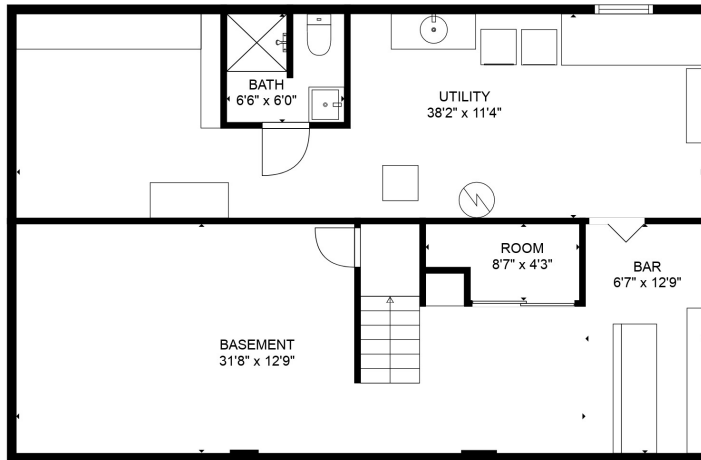

FLOOR 2

FLOOR 1

Total scanned area: 2760 sq. ft

MEASUREMENTS ARE CALCULATED BY CUBICASA TECHNOLOGY. DEEMED HIGHLY RELIABLE BUT NOT GUARANTEED.

Total scanned area: 2760 sq. ft

MEASUREMENTS ARE CALCULATED BY CUBICASA TECHNOLOGY. DEEMED HIGHLY RELIABLE BUT NOT GUARANTEED.

Total scanned area: 2760 sq. ft

MEASUREMENTS ARE CALCULATED BY CUBICASA TECHNOLOGY. DEEMED HIGHLY RELIABLE BUT NOT GUARANTEED.