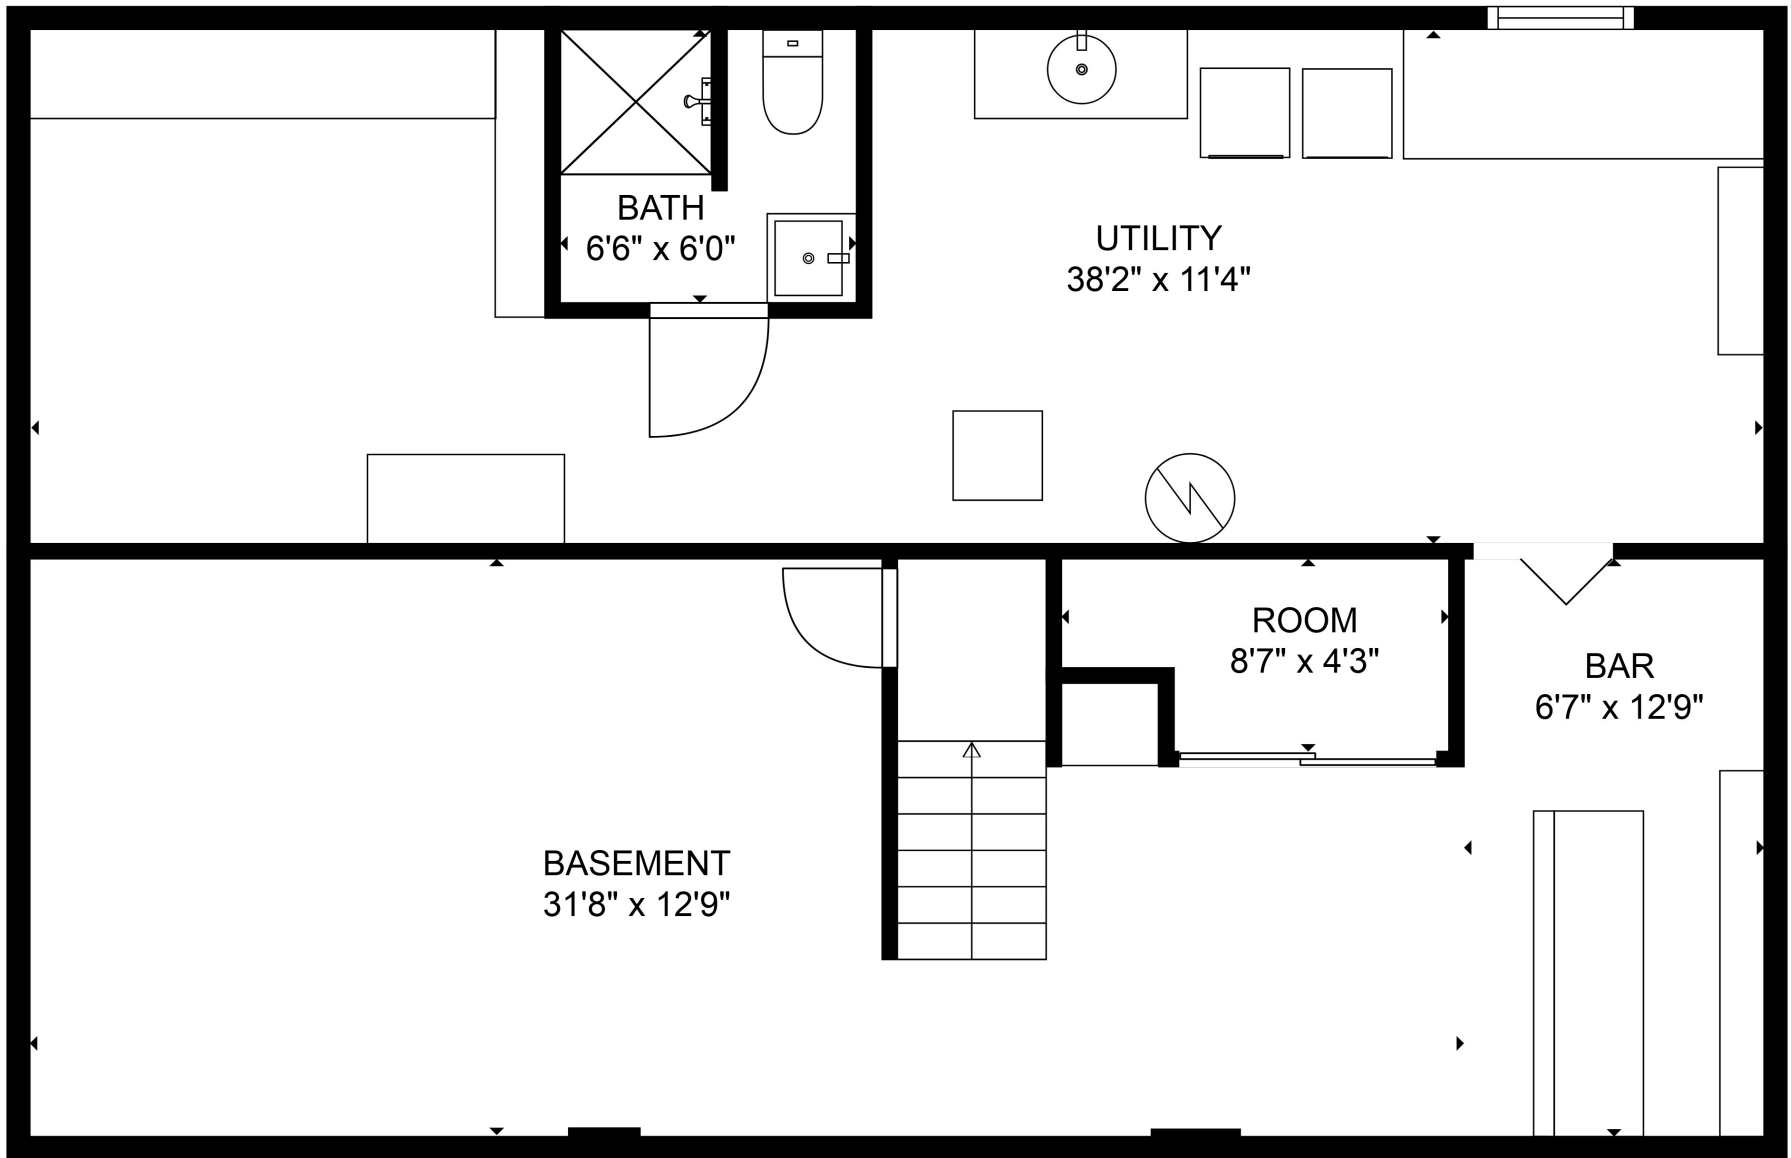

FLOOR 2

FLOOR 1

Total scanned area: 2760 sq. ft

MEASUREMENTS ARE CALCULATED BY CUBICASA TECHNOLOGY. DEEMED HIGHLY RELIABLE BUT NOT GUARANTEED.

Total scanned area: 2760 sq. ft

MEASUREMENTS ARE CALCULATED BY CUBICASA TECHNOLOGY. DEEMED HIGHLY RELIABLE BUT NOT GUARANTEED.

Total scanned area: 2760 sq. ft

MEASUREMENTS ARE CALCULATED BY CUBICASA TECHNOLOGY. DEEMED HIGHLY RELIABLE BUT NOT GUARANTEED.