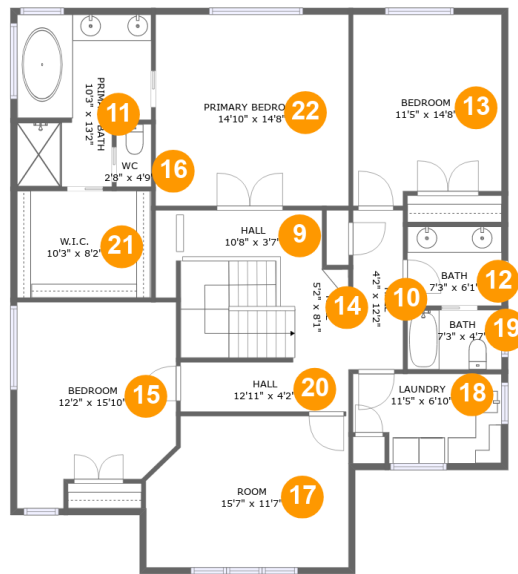

 **2** floors

 **2,687** Gross Living Area sqft

 **3,228** total sqft

1021 Hartford Drive, Forest Grove, Washington County, Oregon, United States, 97116

Room Dimensions

Floor 1

Total sqft: 1713

Living area: 1172

#	Room name	Dimensions	Area (sqft)	Counted as Living Area
1	Garage	20'0" x 28'8"	512 sq. ft	No
2	Wc	7'5" x 5'6"	40 sq. ft	Yes
3	Pantry	6'0" x 5'6"	28 sq. ft	Yes
4	Living Room	11'3" x 14'11"	167 sq. ft	Yes
5	Dining Area	7'11" x 18'6"	147 sq. ft	Yes
6	Family Room	17'4" x 18'6"	320 sq. ft	Yes
7	Kitchen	11'11" x 18'6"	204 sq. ft	Yes
8	Foyer	5'0" x 19'3"	128 sq. ft	Yes

1021 Hartford Drive, Forest Grove, Washington County, Oregon, United States, 97116

Room Dimensions

Floor 2

Total sqft: 1515

Living area: 1515

#	Room name	Dimensions	Area (sqft)	Counted as Living Area
9	Hall	10'8" x 3'7"	45 sq. ft	Yes
10	Hall	4'2" x 12'2"	48 sq. ft	Yes
11	Primary Bath	10'3" x 13'2"	119 sq. ft	Yes
12	Bath	7'3" x 6'1"	44 sq. ft	Yes
13	Bedroom	11'5" x 14'8"	158 sq. ft	Yes
14	Hall	5'2" x 8'1"	104 sq. ft	Yes
15	Bedroom	12'2" x 15'10"	170 sq. ft	Yes
16	Wc	2'8" x 4'9"	13 sq. ft	Yes
17	Room	15'7" x 11'7"	170 sq. ft	Yes
18	Laundry	11'5" x 6'10"	72 sq. ft	Yes
19	Bath	7'3" x 4'7"	33 sq. ft	Yes

22 Floor 2 - Primary Bedroom

Dimensions: 14'10" x 14'8"
Area: 217 sq. ft
Counted as Living Area:
Yes

Heated: Yes
Finished: Yes
Enclosed: Yes
Contiguous:
Yes
Permitted: Yes
Wet Space: No
Addition: No
Conversion: No