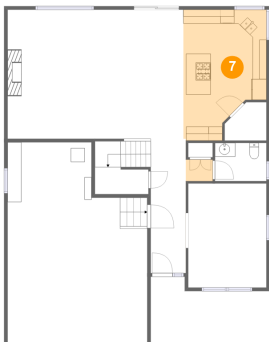

7 Floor 1 - Kitchen

Dimensions: 11'11" x 18'6"
Area: 204 sq. ft
Counted as Living Area:
Yes

Heated: Yes
Finished: Yes
Enclosed: Yes
Contiguous:
Yes
Permitted: Yes
Wet Space: No
Addition: No
Conversion: No