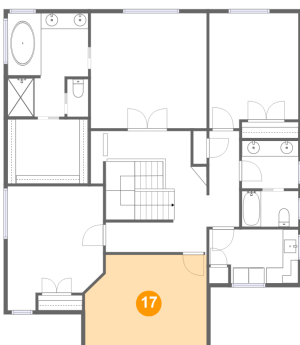

Heated: Yes
Finished: Yes
Enclosed: Yes
Contiguous:
Yes
Permitted: Yes
Wet Space: No
Addition: No
Conversion: No

1021 Hartford Drive, Forest Grove, Washington County, Oregon, United States, 97116

15 Floor 2 - Bedroom

Dimensions: 12'2" x 15'10"
Area: 170 sq. ft
Counted as Living Area:
Yes

Heated: Yes
Finished: Yes
Enclosed: Yes
Contiguous:
Yes
Permitted: Yes
Wet Space: No
Addition: No
Conversion: No

16 Floor 2 - Wc

Dimensions: 2'8" x 4'9"
Area: 13 sq. ft
Counted as Living Area:
Yes

Heated: Yes
Finished: Yes
Enclosed: Yes
Contiguous:
Yes
Permitted: Yes
Wet Space: Yes
Addition: No
Conversion: No

17 Floor 2 - Room

Dimensions: 15'7" x 11'7"
Area: 170 sq. ft
Counted as Living Area:
Yes