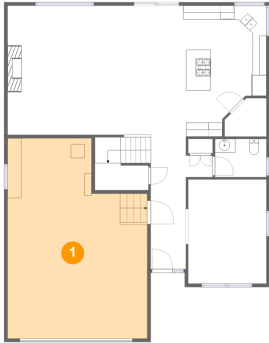

1021 Hartford Drive, Forest Grove, Washington County, Oregon, United States, 97116

1 Floor 1 - Garage

Dimensions: 20'0" x 28'8"
Area: 512 sq. ft
Counted as Living Area: No

Heated: No
Finished: No
Enclosed: Yes
Contiguous: Yes
Permitted: Yes
Wet Space: No
Addition: No
Conversion: No