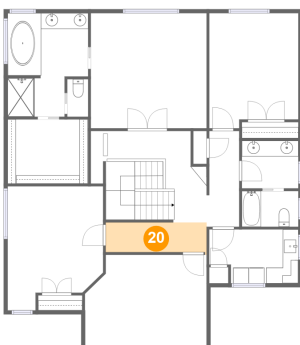

20 Floor 2 - Hall

Dimensions: 12'11" x 4'2"
Area: 49 sq. ft
Counted as Living Area:
Yes

Heated: Yes
Finished: Yes
Enclosed: Yes
Contiguous:
Yes
Permitted: Yes
Wet Space: No
Addition: No
Conversion: No