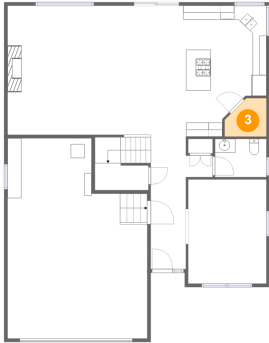

1021 Hartford Drive, Forest Grove, Washington County, Oregon, United States, 97116

3 Floor 1 - Pantry

Dimensions: 6'0" x 5'6"
Area: 28 sq. ft
Counted as Living Area:
Yes

Heated: Yes
Finished: Yes
Enclosed: Yes
Contiguous:
Yes
Permitted: Yes
Wet Space: No
Addition: No
Conversion: No