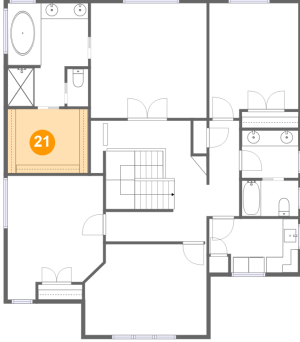

Heated: Yes
Finished: Yes
Enclosed: Yes
Contiguous:
Yes
Permitted: Yes
Wet Space: Yes
Addition: No
Conversion: No

20 Floor 2 - Hall

Dimensions: 12'11" x 4'2"
Area: 49 sq. ft
Counted as Living Area:
Yes

Heated: Yes
Finished: Yes
Enclosed: Yes
Contiguous:
Yes
Permitted: Yes
Wet Space: No
Addition: No
Conversion: No

1021 Hartford Drive, Forest Grove, Washington County, Oregon, United States, 97116

21 Floor 2 - W.i.c.

Dimensions: 10'3" x 8'2"
Area: 84 sq. ft
Counted as Living Area:
Yes

Heated: Yes
Finished: Yes
Enclosed: Yes
Contiguous:
Yes
Permitted: Yes
Wet Space: No
Addition: No
Conversion: No