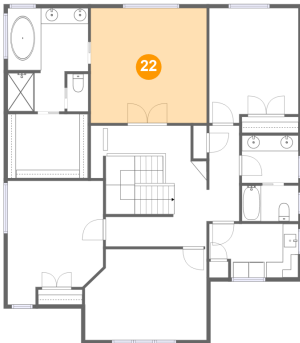

22 Floor 2 - Primary Bedroom

Dimensions: 14'10" x 14'8"
Area: 217 sq. ft
Counted as Living Area:
Yes

Heated: Yes
Finished: Yes
Enclosed: Yes
Contiguous:
Yes
Permitted: Yes
Wet Space: No
Addition: No
Conversion: No