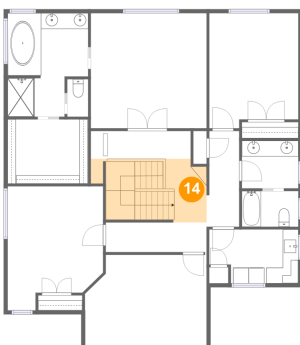

14 Floor 2 - Hall

Dimensions: 5'2" x 8'1"
Area: 104 sq. ft
Counted as Living Area:
Yes

Heated: Yes
Finished: Yes
Enclosed: Yes
Contiguous:
Yes
Permitted: Yes
Wet Space: No
Addition: No
Conversion: No