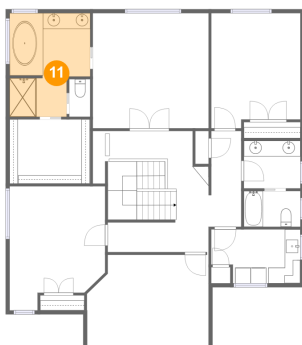

8 Floor 1 - Foyer

Dimensions: 5'0" x 19'3"
Area: 128 sq. ft
Counted as Living Area:
Yes

Heated: Yes
Finished: Yes
Enclosed: Yes
Contiguous:
Yes
Permitted: Yes
Wet Space: No
Addition: No
Conversion: No

1021 Hartford Drive, Forest Grove, Washington County, Oregon, United States, 97116

9 Floor 2 - Hall

Dimensions: 10'8" x 3'7"
Area: 45 sq. ft
Counted as Living Area:
Yes

Heated: Yes
Finished: Yes
Enclosed: Yes
Contiguous:
Yes
Permitted: Yes
Wet Space: No
Addition: No
Conversion: No

10 Floor 2 - Hall

Dimensions: 10'3" x 13'2"
Area: 119 sq. ft
Counted as Living Area:
Yes

Heated: Yes
Finished: Yes
Enclosed: Yes
Contiguous:
Yes
Permitted: Yes
Wet Space: Yes
Addition: No
Conversion: No

1021 Hartford Drive, Forest Grove, Washington County, Oregon, United States, 97116