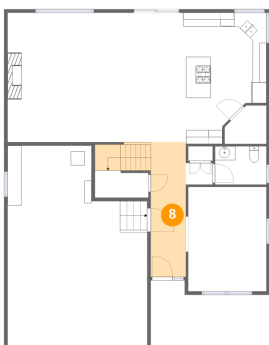

Dimensions: 7'11" x 18'6"
Area: 147 sq. ft
Counted as Living Area:
Yes

Heated: Yes
Finished: Yes
Enclosed: Yes
Contiguous:
Yes
Permitted: Yes
Wet Space: No
Addition: No
Conversion: No

1021 Hartford Drive, Forest Grove, Washington County, Oregon, United States, 97116

6 Floor 1 - Family Room

Dimensions: 17'4" x 18'6"
Area: 320 sq. ft
Counted as Living Area:
Yes

Heated: Yes
Finished: Yes
Enclosed: Yes
Contiguous:
Yes
Permitted: Yes
Wet Space: No
Addition: No
Conversion: No

8 Floor 1 - Foyer

Dimensions: 5'0" x 19'3"
Area: 128 sq. ft
Counted as Living Area:
Yes

Heated: Yes
Finished: Yes
Enclosed: Yes
Contiguous:
Yes
Permitted: Yes
Wet Space: No
Addition: No
Conversion: No

1021 Hartford Drive, Forest Grove, Washington County, Oregon, United States, 97116