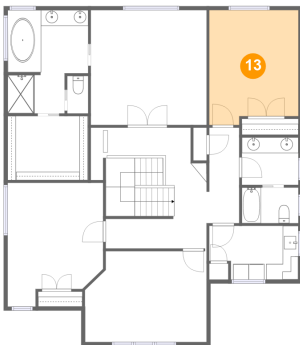

13 Floor 2 - Bedroom

Dimensions: 11'5" x 14'8"
Area: 158 sq. ft
Counted as Living Area:
Yes

Heated: Yes
Finished: Yes
Enclosed: Yes
Contiguous:
Yes
Permitted: Yes
Wet Space: No
Addition: No
Conversion: No