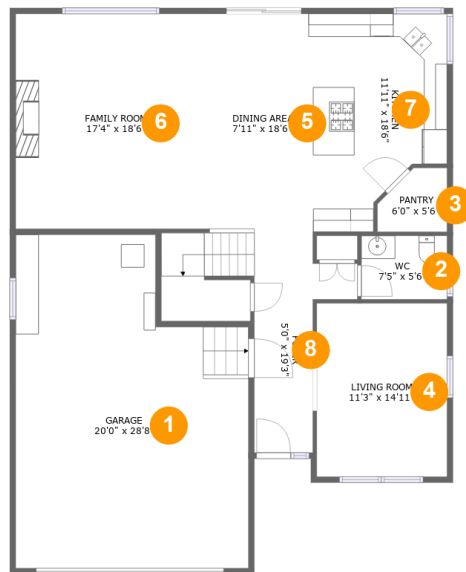

 **2** floors

 **2,687** Gross Living Area sqft

 **3,228** total sqft

1021 Hartford Drive, Forest Grove, Washington County, Oregon, United States, 97116

Room Dimensions

Floor 1

Total sqft: 1713

Living area: 1172

#	Room name	Dimensions	Area (sqft)	Counted as Living Area
1	Garage	20'0" x 28'8"	512 sq. ft	No
2	Wc	7'5" x 5'6"	40 sq. ft	Yes
3	Pantry	6'0" x 5'6"	28 sq. ft	Yes
4	Living Room	11'3" x 14'11"	167 sq. ft	Yes
5	Dining Area	7'11" x 18'6"	147 sq. ft	Yes
6	Family Room	17'4" x 18'6"	320 sq. ft	Yes
7	Kitchen	11'11" x 18'6"	204 sq. ft	Yes
8	Foyer	5'0" x 19'3"	128 sq. ft	Yes

1021 Hartford Drive, Forest Grove, Washington County, Oregon, United States, 97116

Room Dimensions

Floor 2

Total sqft: 1515

Living area: 1515

#	Room name	Dimensions	Area (sqft)	Counted as Living Area
9	Hall	10'8" x 3'7"	45 sq. ft	Yes
10	Hall	4'2" x 12'2"	48 sq. ft	Yes
11	Primary Bath	10'3" x 13'2"	119 sq. ft	Yes
12	Bath	7'3" x 6'1"	44 sq. ft	Yes
13	Bedroom	11'5" x 14'8"	158 sq. ft	Yes
14	Hall	5'2" x 8'1"	104 sq. ft	Yes
15	Bedroom	12'2" x 15'10"	170 sq. ft	Yes
16	Wc	2'8" x 4'9"	13 sq. ft	Yes
17	Room	15'7" x 11'7"	170 sq. ft	Yes
18	Laundry	11'5" x 6'10"	72 sq. ft	Yes
19	Bath	7'3" x 4'7"	33 sq. ft	Yes

6 Floor 1 - Family Room

Dimensions: 17'4" x 18'6"
Area: 320 sq. ft
Counted as Living Area:
Yes

Heated: Yes
Finished: Yes
Enclosed: Yes
Contiguous:
Yes
Permitted: Yes
Wet Space: No
Addition: No
Conversion: No