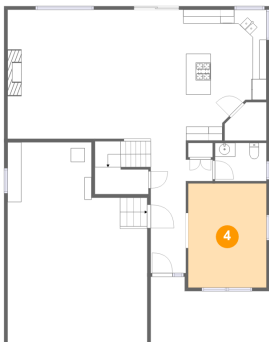

Dimensions: 7'5" x 5'6"
Area: 40 sq. ft
Counted as Living Area:
Yes

Heated: Yes
Finished: Yes
Enclosed: Yes
Contiguous:
Yes
Permitted: Yes
Wet Space: Yes
Addition: No
Conversion: No

1021 Hartford Drive, Forest Grove, Washington County, Oregon, United States, 97116

3 Floor 1 - Pantry

Dimensions: 6'0" x 5'6"
Area: 28 sq. ft
Counted as Living Area:
Yes

Heated: Yes
Finished: Yes
Enclosed: Yes
Contiguous:
Yes
Permitted: Yes
Wet Space: No
Addition: No
Conversion: No

4 Floor 1 - Living Room

Dimensions: 7'11" x 18'6"
Area: 147 sq. ft
Counted as Living Area:
Yes

Heated: Yes
Finished: Yes
Enclosed: Yes
Contiguous:
Yes
Permitted: Yes
Wet Space: No
Addition: No
Conversion: No

1021 Hartford Drive, Forest Grove, Washington County, Oregon, United States, 97116