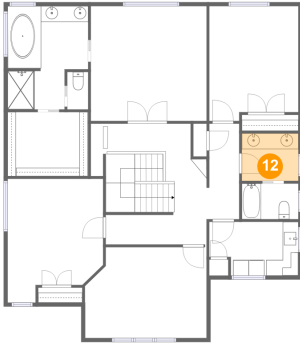

1021 Hartford Drive, Forest Grove, Washington County, Oregon, United States, 97116

12 Floor 2 - Bath

Dimensions: 7'3" x 6'1"
Area: 44 sq. ft
Counted as Living Area:
Yes

Heated: Yes
Finished: Yes
Enclosed: Yes
Contiguous:
Yes
Permitted: Yes
Wet Space: Yes
Addition: No
Conversion: No