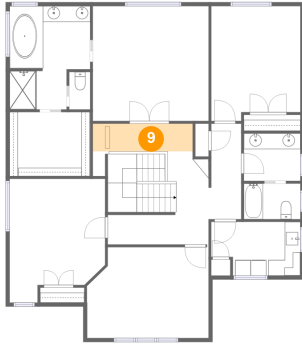

1021 Hartford Drive, Forest Grove, Washington County, Oregon, United States, 97116

9 Floor 2 - Hall

Dimensions: 10'8" x 3'7"
Area: 45 sq. ft
Counted as Living Area:
Yes

Heated: Yes
Finished: Yes
Enclosed: Yes
Contiguous:
Yes
Permitted: Yes
Wet Space: No
Addition: No
Conversion: No