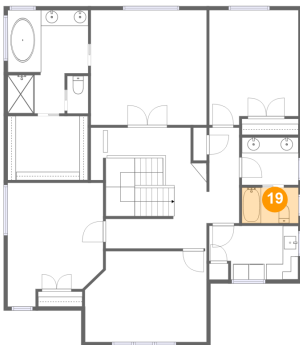

19 Floor 2 - Bath

Dimensions: 7'3" x 4'7"
Area: 33 sq. ft
Counted as Living Area:
Yes

Heated: Yes
Finished: Yes
Enclosed: Yes
Contiguous:
Yes
Permitted: Yes
Wet Space: Yes
Addition: No
Conversion: No