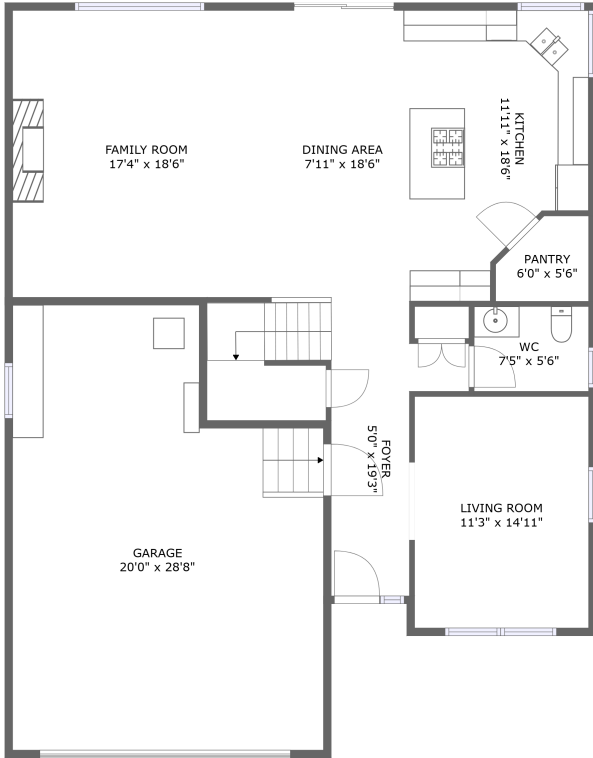

1021 Hartford Drive, Forest Grove, Washington County, Oregon, United States, 97116

FLOOR 1