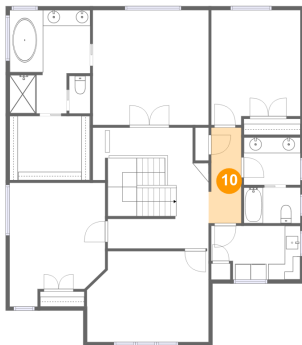

10 Floor 2 - Hall

Dimensions: 4'2" x 12'2"
Area: 48 sq. ft
Counted as Living Area:
Yes

Heated: Yes
Finished: Yes
Enclosed: Yes
Contiguous:
Yes
Permitted: Yes
Wet Space: No
Addition: No
Conversion: No