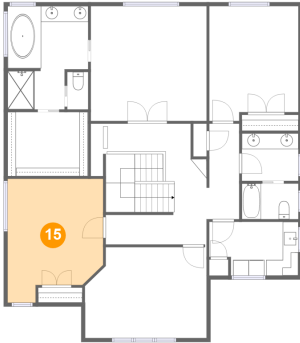

Dimensions: 11'5" x 14'8"
Area: 158 sq. ft
Counted as Living Area:
Yes

Heated: Yes
Finished: Yes
Enclosed: Yes
Contiguous:
Yes
Permitted: Yes
Wet Space: No
Addition: No
Conversion: No

14 Floor 2 - Hall

Dimensions: 5'2" x 8'1"
Area: 104 sq. ft
Counted as Living Area:
Yes

Heated: Yes
Finished: Yes
Enclosed: Yes
Contiguous:
Yes
Permitted: Yes
Wet Space: No
Addition: No
Conversion: No

1021 Hartford Drive, Forest Grove, Washington County, Oregon, United States, 97116

15 Floor 2 - Bedroom