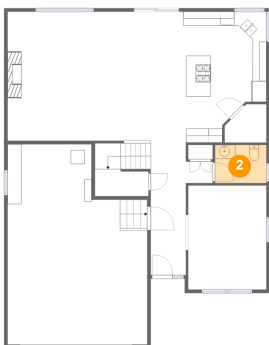

#	Room name	Dimensions	Area (sqft)	Counted as Living Area
20	Hall	12'11" x 4'2"	49 sq. ft	Yes
21	W.i.c.	10'3" x 8'2"	84 sq. ft	Yes
22	Primary Bedroom	14'10" x 14'8"	217 sq. ft	Yes

1021 Hartford Drive, Forest Grove, Washington County, Oregon, United States, 97116

1 Floor 1 - Garage

Dimensions: 20'0" x 28'8"
Area: 512 sq. ft
Counted as Living Area: No

Heated: No
Finished: No
Enclosed: Yes
Contiguous: Yes
Permitted: Yes
Wet Space: No
Addition: No
Conversion: No

2 Floor 1 - Wc

Dimensions: 7'5" x 5'6"
Area: 40 sq. ft
Counted as Living Area:
Yes

Heated: Yes
Finished: Yes
Enclosed: Yes
Contiguous:
Yes
Permitted: Yes
Wet Space: Yes
Addition: No
Conversion: No

1021 Hartford Drive, Forest Grove, Washington County, Oregon, United States, 97116