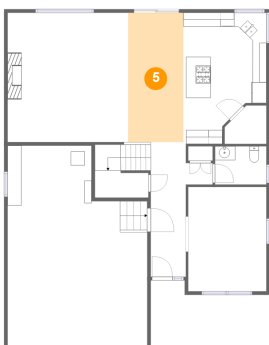

Dimensions: 7'5" x 5'6"
Area: 40 sq. ft
Counted as Living Area:
Yes

Heated: Yes
Finished: Yes
Enclosed: Yes
Contiguous:
Yes
Permitted: Yes
Wet Space: Yes
Addition: No
Conversion: No

1021 Hartford Drive, Forest Grove, Washington County, Oregon, United States, 97116

3 Floor 1 - Pantry

Dimensions: 6'0" x 5'6"
Area: 28 sq. ft
Counted as Living Area:
Yes

Heated: Yes
Finished: Yes
Enclosed: Yes
Contiguous:
Yes
Permitted: Yes
Wet Space: No
Addition: No
Conversion: No

4 Floor 1 - Living Room

Dimensions: 11'3" x 14'11"
Area: 167 sq. ft
Counted as Living Area:
Yes

Heated: Yes
Finished: Yes
Enclosed: Yes
Contiguous:
Yes
Permitted: Yes
Wet Space: No
Addition: No
Conversion: No

5 Floor 1 - Dining Area

Dimensions: 7'11" x 18'6"
Area: 147 sq. ft
Counted as Living Area:
Yes

Heated: Yes
Finished: Yes
Enclosed: Yes
Contiguous:
Yes
Permitted: Yes
Wet Space: No
Addition: No
Conversion: No

1021 Hartford Drive, Forest Grove, Washington County, Oregon, United States, 97116