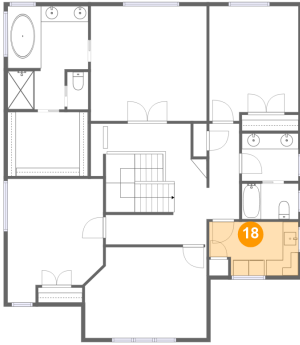

1021 Hartford Drive, Forest Grove, Washington County, Oregon, United States, 97116

18 Floor 2 - Laundry

Dimensions: 11'5" x 6'10"
Area: 72 sq. ft
Counted as Living Area:
Yes

Heated: Yes
Finished: Yes
Enclosed: Yes
Contiguous:
Yes
Permitted: Yes
Wet Space: No
Addition: No
Conversion: No