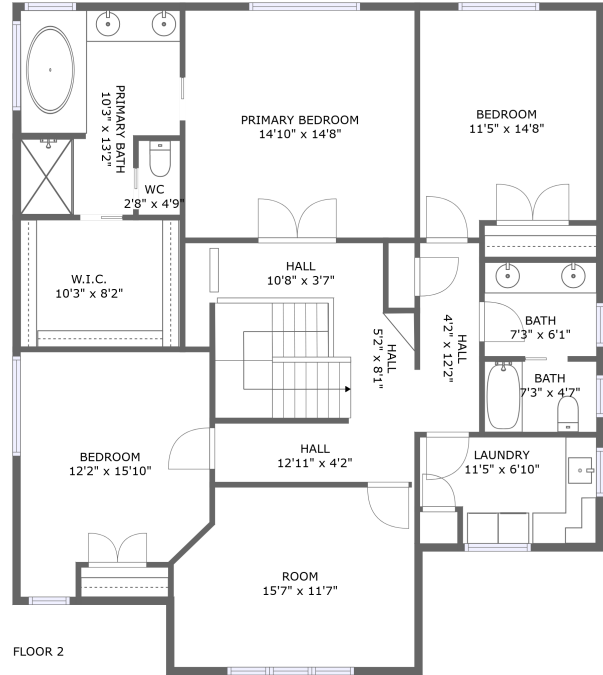

FLOOR 2

Property Summary

1 garages

3 bedrooms

2 bathrooms

1 half baths

2 floors

2,687 Gross Living Area sqft

3,228 total sqft