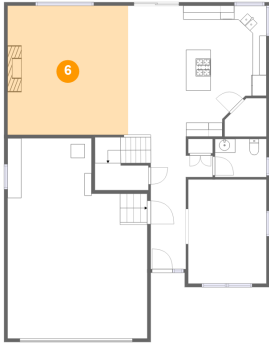

1021 Hartford Drive, Forest Grove, Washington County, Oregon, United States, 97116

6 Floor 1 - Family Room

Dimensions: 17'4" x 18'6"
Area: 320 sq. ft
Counted as Living Area:
Yes

Heated: Yes
Finished: Yes
Enclosed: Yes
Contiguous:
Yes
Permitted: Yes
Wet Space: No
Addition: No
Conversion: No