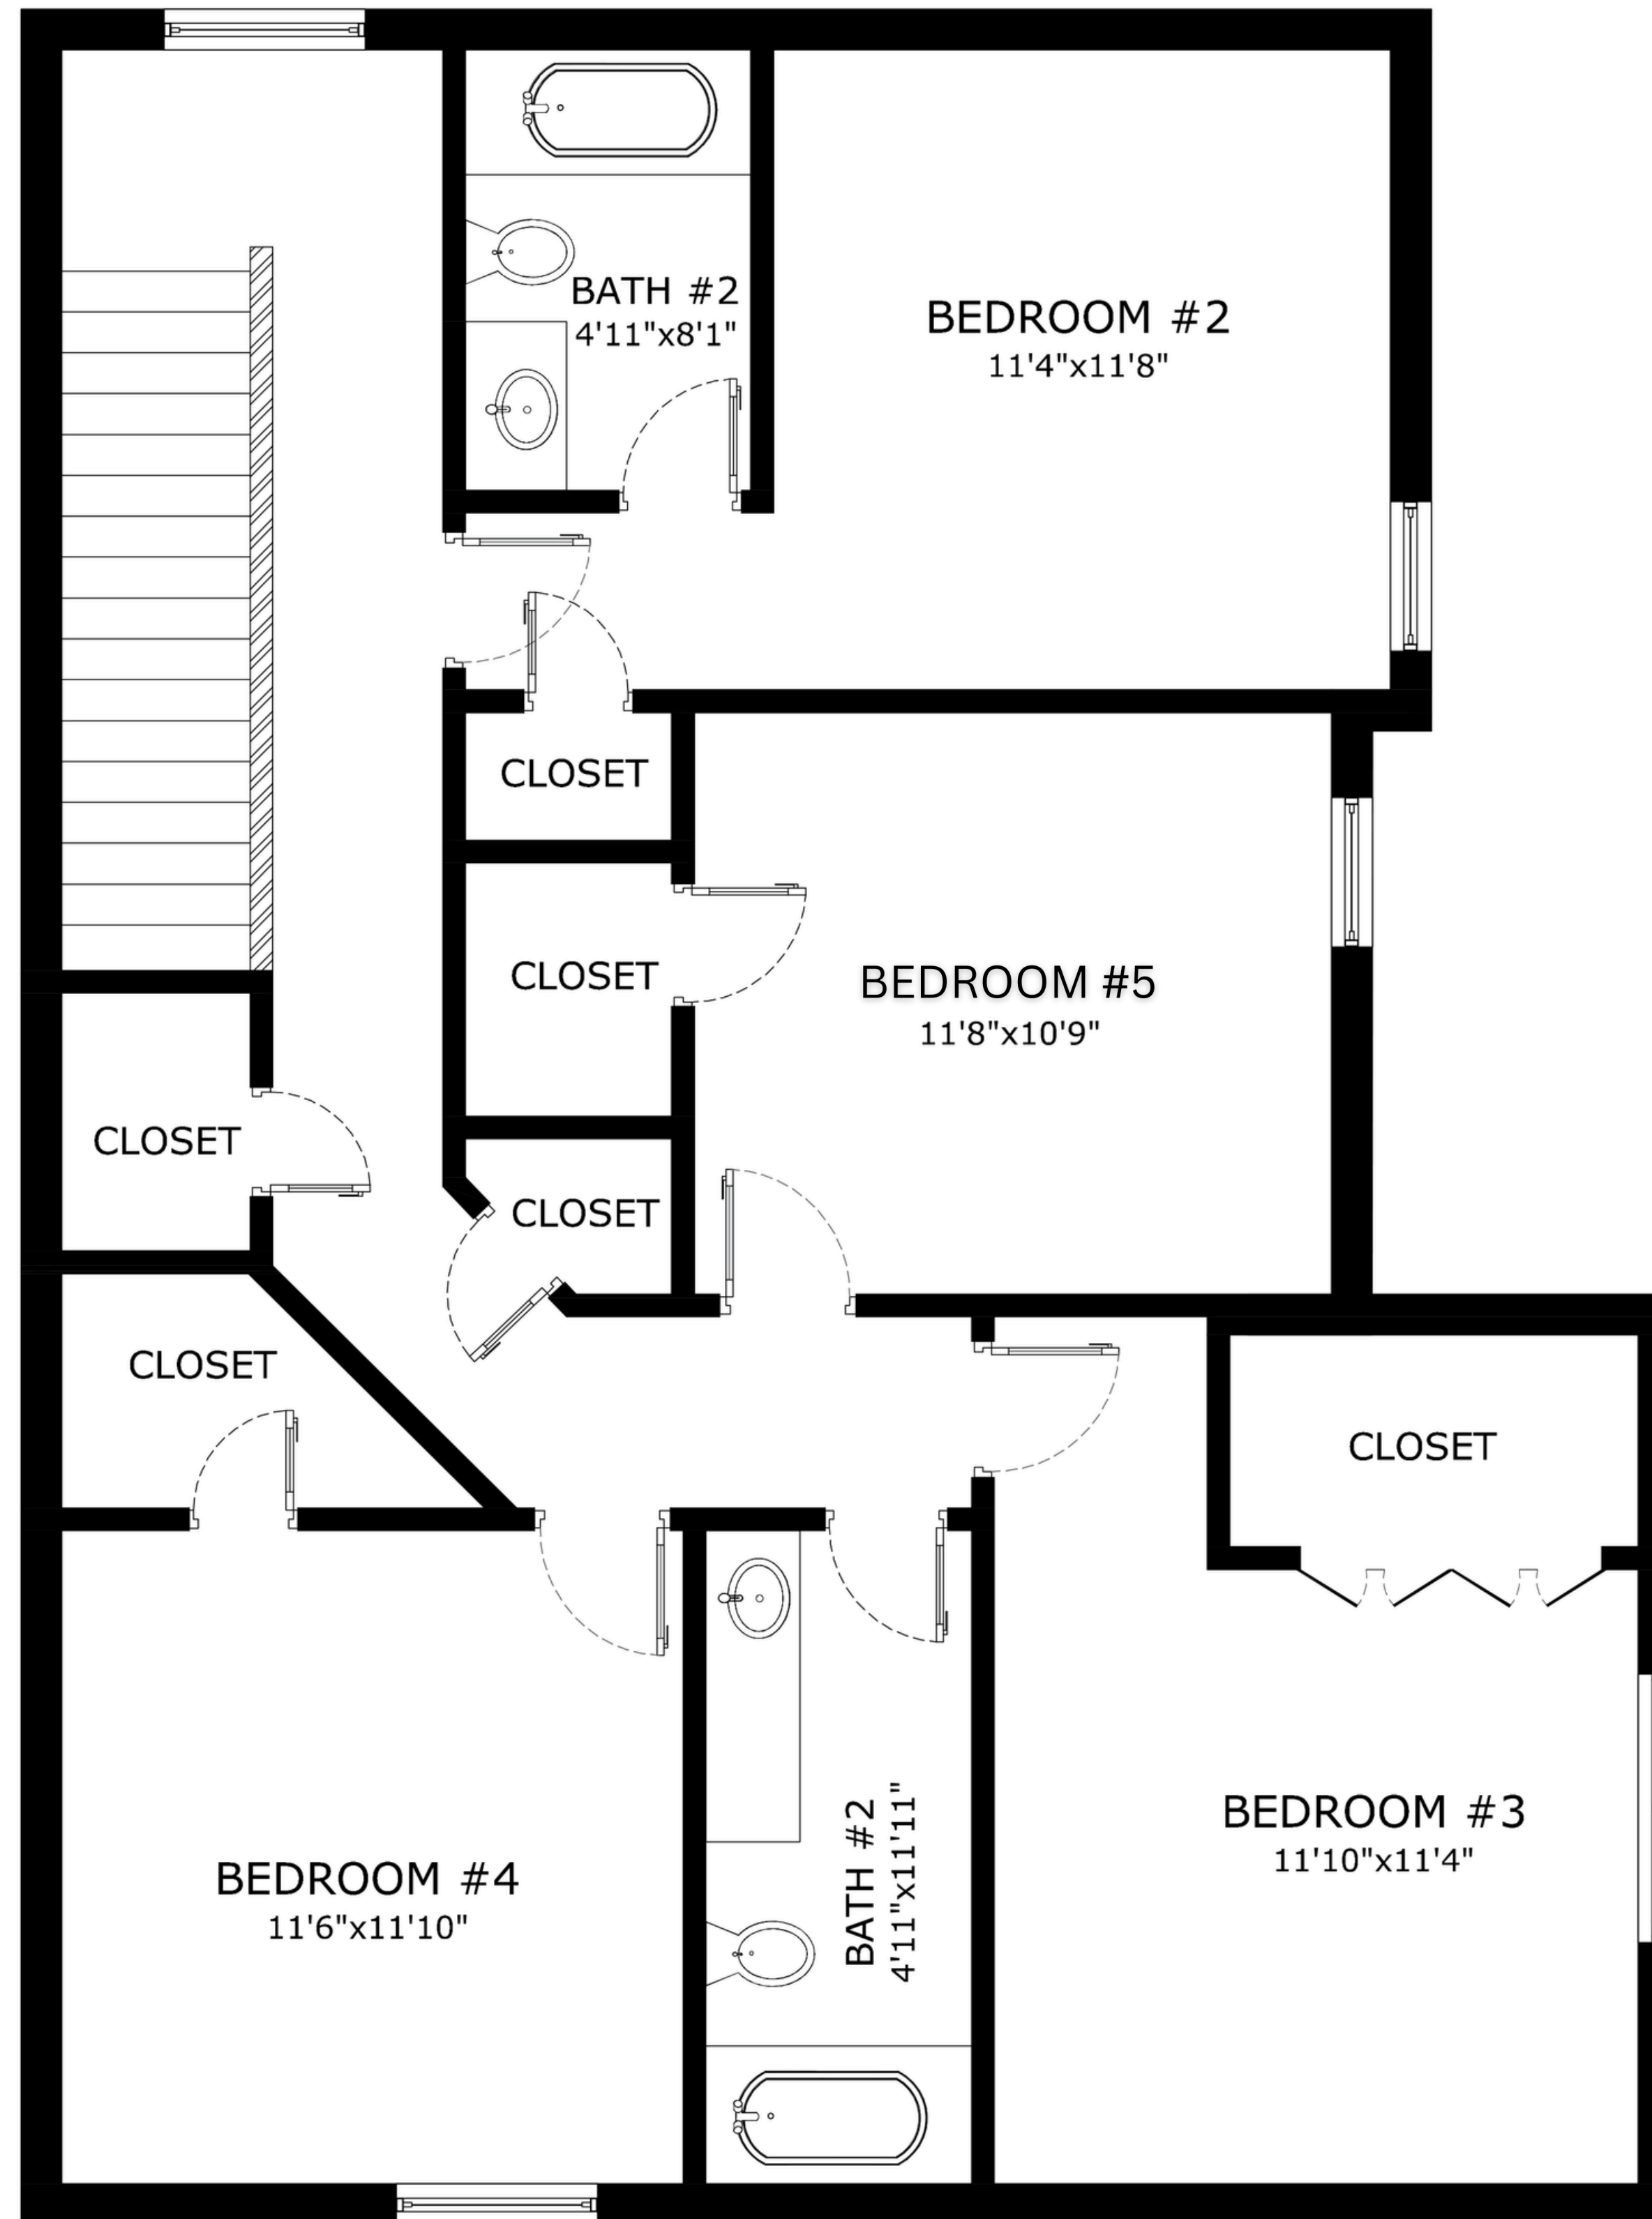

GROSS INTERNAL AREA TOTAL: 2733 SQ FT SIZES AND DIMENSIONS ARE APPROXIMATE, ACTUAL MAY VARY

GROSS INTERNAL AREA TOTAL: 2733 SQ FT SIZES AND DIMENSIONS ARE APPROXIMATE, ACTUAL MAY VARY