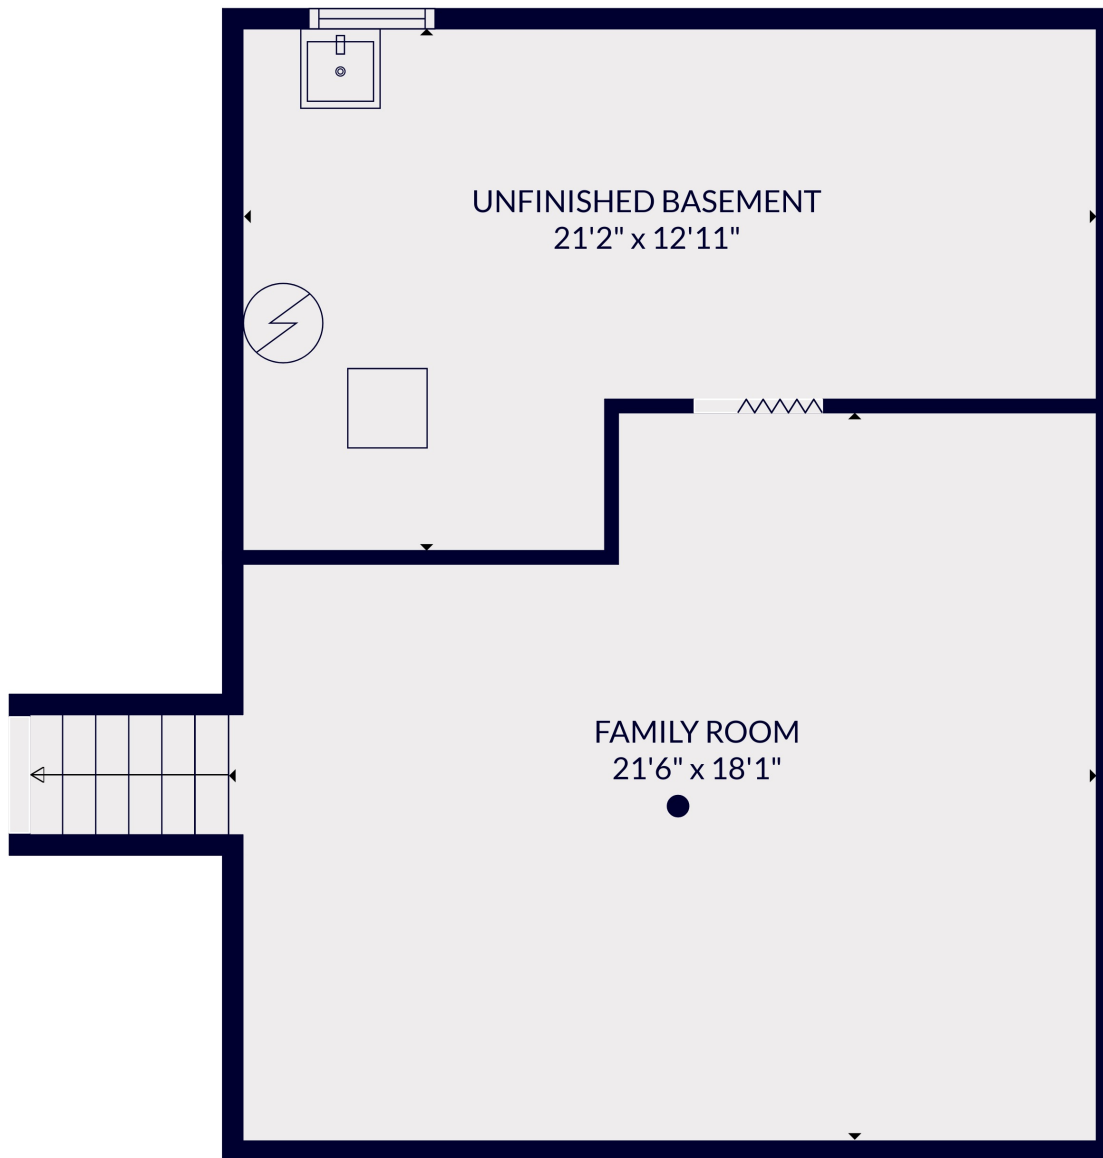

FLOOR 2

FLOOR 4

FLOOR 1

FLOOR 3

Total scanned area: 3480 sq. ft

MEASUREMENTS ARE CALCULATED BY CUBICASA TECHNOLOGY. DEEMED HIGHLY RELIABLE BUT NOT GUARANTEED.

Total scanned area: 3480 sq. ft

MEASUREMENTS ARE CALCULATED BY CUBICASA TECHNOLOGY. DEEMED HIGHLY RELIABLE BUT NOT GUARANTEED.

Total scanned area: 3480 sq. ft

MEASUREMENTS ARE CALCULATED BY CUBICASA TECHNOLOGY. DEEMED HIGHLY RELIABLE BUT NOT GUARANTEED.

Total scanned area: 3480 sq. ft

MEASUREMENTS ARE CALCULATED BY CUBICASA TECHNOLOGY. DEEMED HIGHLY RELIABLE BUT NOT GUARANTEED.

Total scanned area: 3480 sq. ft

MEASUREMENTS ARE CALCULATED BY CUBICASA TECHNOLOGY. DEEMED HIGHLY RELIABLE BUT NOT GUARANTEED.