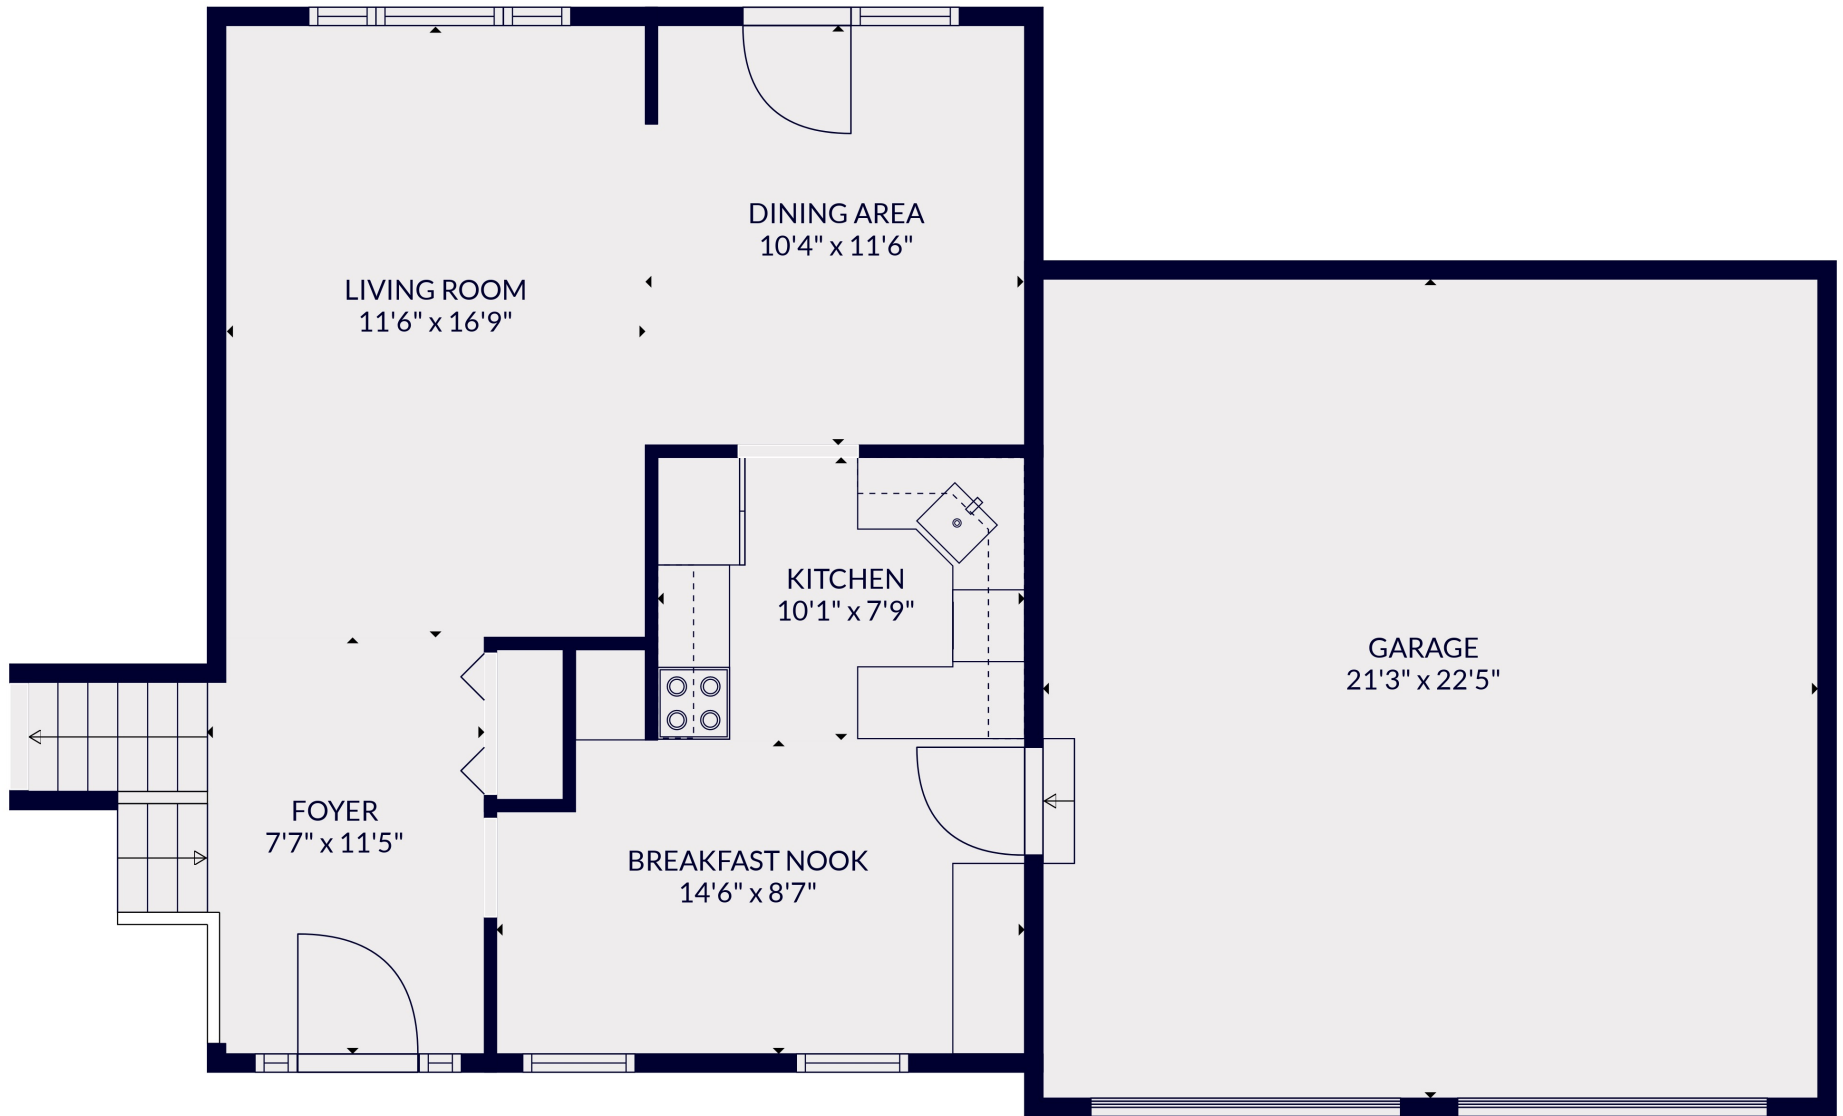

FLOOR 2

FLOOR 4

FLOOR 1

FLOOR 3

Total scanned area: 3480 sq. ft

MEASUREMENTS ARE CALCULATED BY CUBICASA TECHNOLOGY. DEEMED HIGHLY RELIABLE BUT NOT GUARANTEED.

Total scanned area: 3480 sq. ft

MEASUREMENTS ARE CALCULATED BY CUBICASA TECHNOLOGY. DEEMED HIGHLY RELIABLE BUT NOT GUARANTEED.

Total scanned area: 3480 sq. ft

MEASUREMENTS ARE CALCULATED BY CUBICASA TECHNOLOGY. DEEMED HIGHLY RELIABLE BUT NOT GUARANTEED.

Total scanned area: 3480 sq. ft

MEASUREMENTS ARE CALCULATED BY CUBICASA TECHNOLOGY. DEEMED HIGHLY RELIABLE BUT NOT GUARANTEED.

Total scanned area: 3480 sq. ft

MEASUREMENTS ARE CALCULATED BY CUBICASA TECHNOLOGY. DEEMED HIGHLY RELIABLE BUT NOT GUARANTEED.