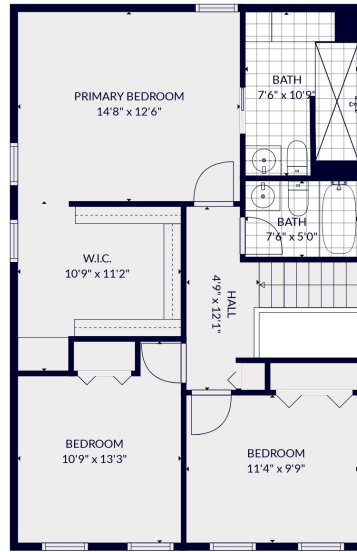

FLOOR 2

FLOOR 4

FLOOR 1

FLOOR 3

Total scanned area: 3480 sq. ft

MEASUREMENTS ARE CALCULATED BY CUBICASA TECHNOLOGY. DEEMED HIGHLY RELIABLE BUT NOT GUARANTEED.

Total scanned area: 3480 sq. ft

MEASUREMENTS ARE CALCULATED BY CUBICASA TECHNOLOGY. DEEMED HIGHLY RELIABLE BUT NOT GUARANTEED.

Total scanned area: 3480 sq. ft

MEASUREMENTS ARE CALCULATED BY CUBICASA TECHNOLOGY. DEEMED HIGHLY RELIABLE BUT NOT GUARANTEED.

Total scanned area: 3480 sq. ft

MEASUREMENTS ARE CALCULATED BY CUBICASA TECHNOLOGY. DEEMED HIGHLY RELIABLE BUT NOT GUARANTEED.

Total scanned area: 3480 sq. ft

MEASUREMENTS ARE CALCULATED BY CUBICASA TECHNOLOGY. DEEMED HIGHLY RELIABLE BUT NOT GUARANTEED.