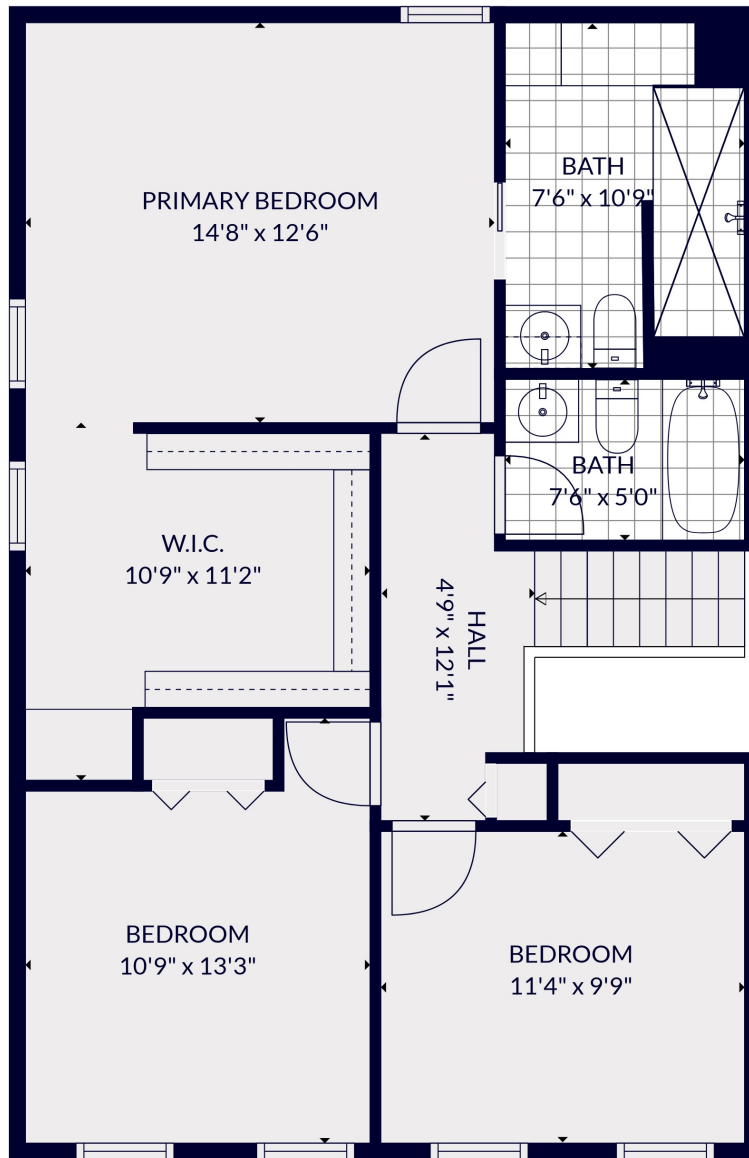

FLOOR 2

FLOOR 4

FLOOR 1

FLOOR 3

Total scanned area: 3480 sq. ft

MEASUREMENTS ARE CALCULATED BY CUBICASA TECHNOLOGY. DEEMED HIGHLY RELIABLE BUT NOT GUARANTEED.

Total scanned area: 3480 sq. ft

MEASUREMENTS ARE CALCULATED BY CUBICASA TECHNOLOGY. DEEMED HIGHLY RELIABLE BUT NOT GUARANTEED.

Total scanned area: 3480 sq. ft

MEASUREMENTS ARE CALCULATED BY CUBICASA TECHNOLOGY. DEEMED HIGHLY RELIABLE BUT NOT GUARANTEED.

Total scanned area: 3480 sq. ft

MEASUREMENTS ARE CALCULATED BY CUBICASA TECHNOLOGY. DEEMED HIGHLY RELIABLE BUT NOT GUARANTEED.

Total scanned area: 3480 sq. ft

MEASUREMENTS ARE CALCULATED BY CUBICASA TECHNOLOGY. DEEMED HIGHLY RELIABLE BUT NOT GUARANTEED.