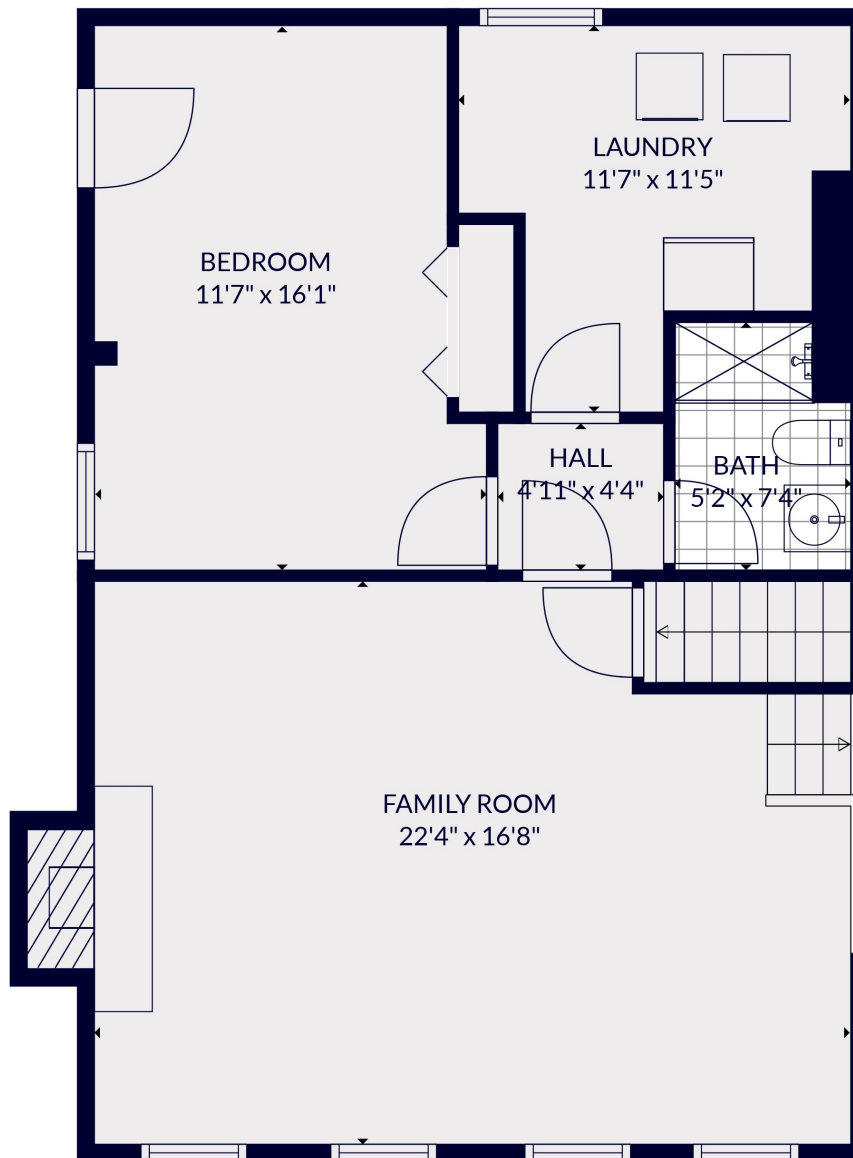

FLOOR 2

FLOOR 4

FLOOR 1

FLOOR 3

Total scanned area: 3480 sq. ft

MEASUREMENTS ARE CALCULATED BY CUBICASA TECHNOLOGY. DEEMED HIGHLY RELIABLE BUT NOT GUARANTEED.

Total scanned area: 3480 sq. ft

MEASUREMENTS ARE CALCULATED BY CUBICASA TECHNOLOGY. DEEMED HIGHLY RELIABLE BUT NOT GUARANTEED.

Total scanned area: 3480 sq. ft

MEASUREMENTS ARE CALCULATED BY CUBICASA TECHNOLOGY. DEEMED HIGHLY RELIABLE BUT NOT GUARANTEED.

Total scanned area: 3480 sq. ft

MEASUREMENTS ARE CALCULATED BY CUBICASA TECHNOLOGY. DEEMED HIGHLY RELIABLE BUT NOT GUARANTEED.

Total scanned area: 3480 sq. ft

MEASUREMENTS ARE CALCULATED BY CUBICASA TECHNOLOGY. DEEMED HIGHLY RELIABLE BUT NOT GUARANTEED.