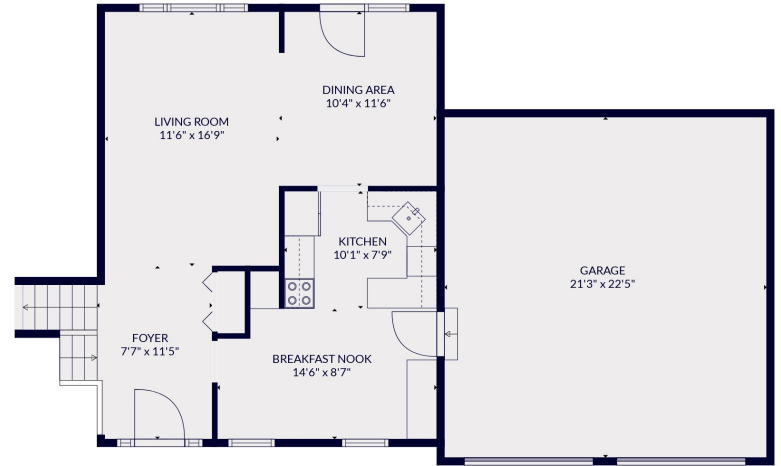

FLOOR 2

FLOOR 4

FLOOR 1

FLOOR 3

Total scanned area: 3480 sq. ft

MEASUREMENTS ARE CALCULATED BY CUBICASA TECHNOLOGY. DEEMED HIGHLY RELIABLE BUT NOT GUARANTEED.

Total scanned area: 3480 sq. ft

MEASUREMENTS ARE CALCULATED BY CUBICASA TECHNOLOGY. DEEMED HIGHLY RELIABLE BUT NOT GUARANTEED.

Total scanned area: 3480 sq. ft

MEASUREMENTS ARE CALCULATED BY CUBICASA TECHNOLOGY. DEEMED HIGHLY RELIABLE BUT NOT GUARANTEED.

Total scanned area: 3480 sq. ft

MEASUREMENTS ARE CALCULATED BY CUBICASA TECHNOLOGY. DEEMED HIGHLY RELIABLE BUT NOT GUARANTEED.

Total scanned area: 3480 sq. ft

MEASUREMENTS ARE CALCULATED BY CUBICASA TECHNOLOGY. DEEMED HIGHLY RELIABLE BUT NOT GUARANTEED.