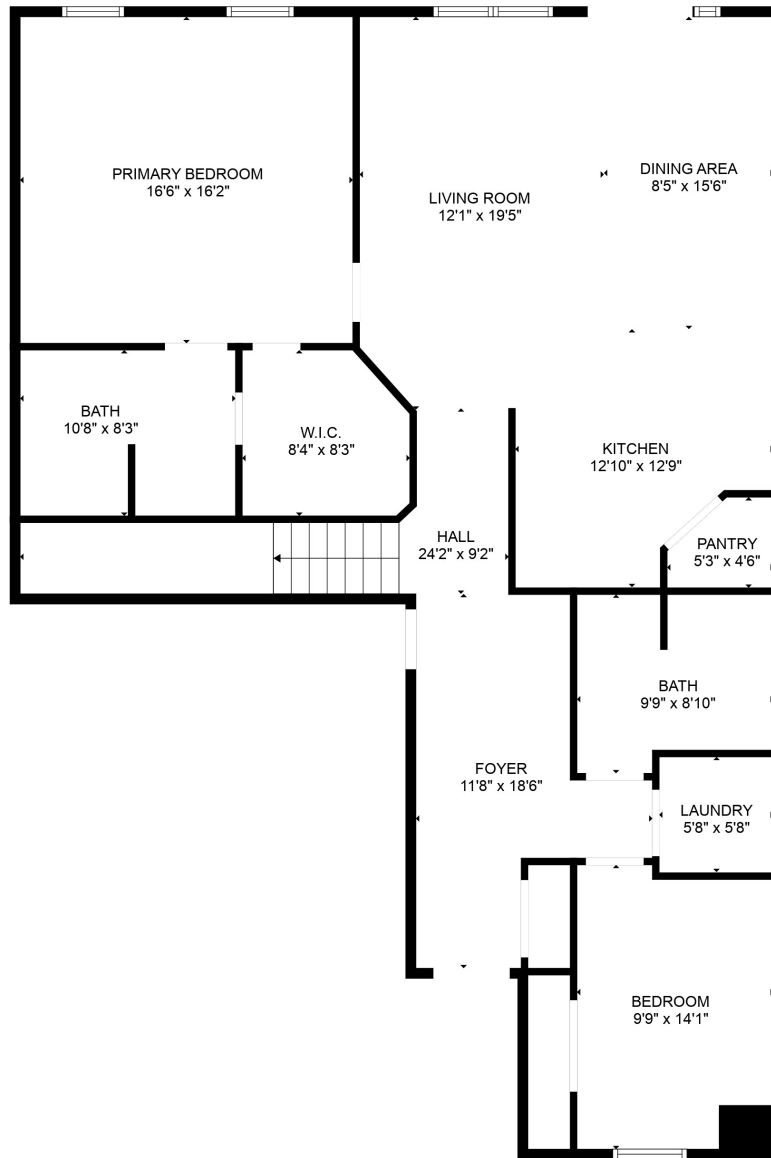

TOTAL: 1750 sq. ft
 FLOOR 1: 1503 sq. ft, FLOOR 2: 247 sq. ft
 EXCLUDED AREAS: LOW CEILING: 16 sq. ft

TOTAL: 1750 sq. ft
FLOOR 1: 1503 sq. ft, FLOOR 2: 247 sq. ft
EXCLUDED AREAS: LOW CEILING: 16 sq. ft

TOTAL: 1750 sq. ft
FLOOR 1: 1503 sq. ft, FLOOR 2: 247 sq. ft
EXCLUDED AREAS: LOW CEILING: 16 sq. ft