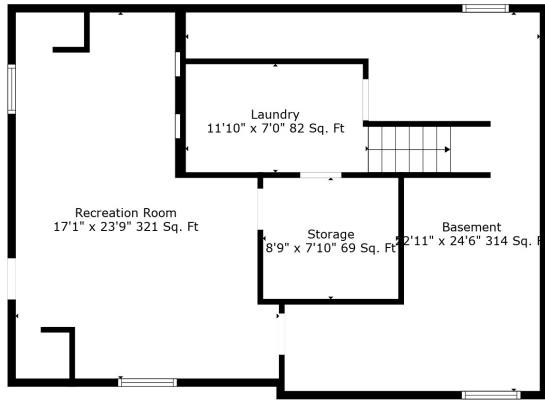

Floor 2

Floor 3

Floor 1

Total scanned area: 2991 sq. ft

Measurements Are Deemed Highly Reliable But Not Guaranteed.

Total scanned area: 2991 sq. ft

Measurements Are Deemed Highly Reliable But Not Guaranteed.

Total scanned area: 2991 sq. ft

Measurements Are Deemed Highly Reliable But Not Guaranteed.

Total scanned area: 2991 sq. ft

Measurements Are Deemed Highly Reliable But Not Guaranteed.