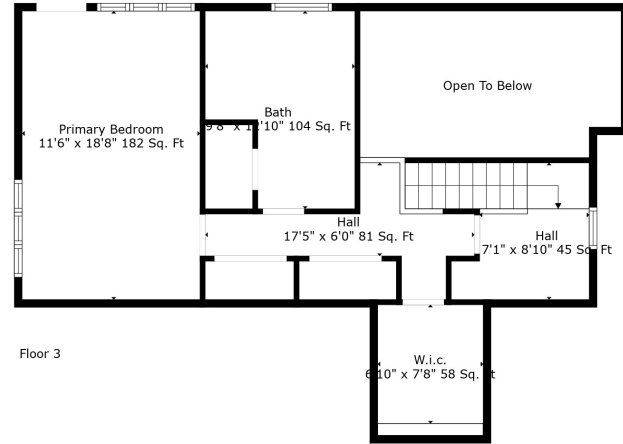

Floor 2

Floor 3

Floor 1

Total scanned area: 2991 sq. ft

Measurements Are Deemed Highly Reliable But Not Guaranteed.

Total scanned area: 2991 sq. ft

Measurements Are Deemed Highly Reliable But Not Guaranteed.

Total scanned area: 2991 sq. ft

Measurements Are Deemed Highly Reliable But Not Guaranteed.

Total scanned area: 2991 sq. ft

Measurements Are Deemed Highly Reliable But Not Guaranteed.