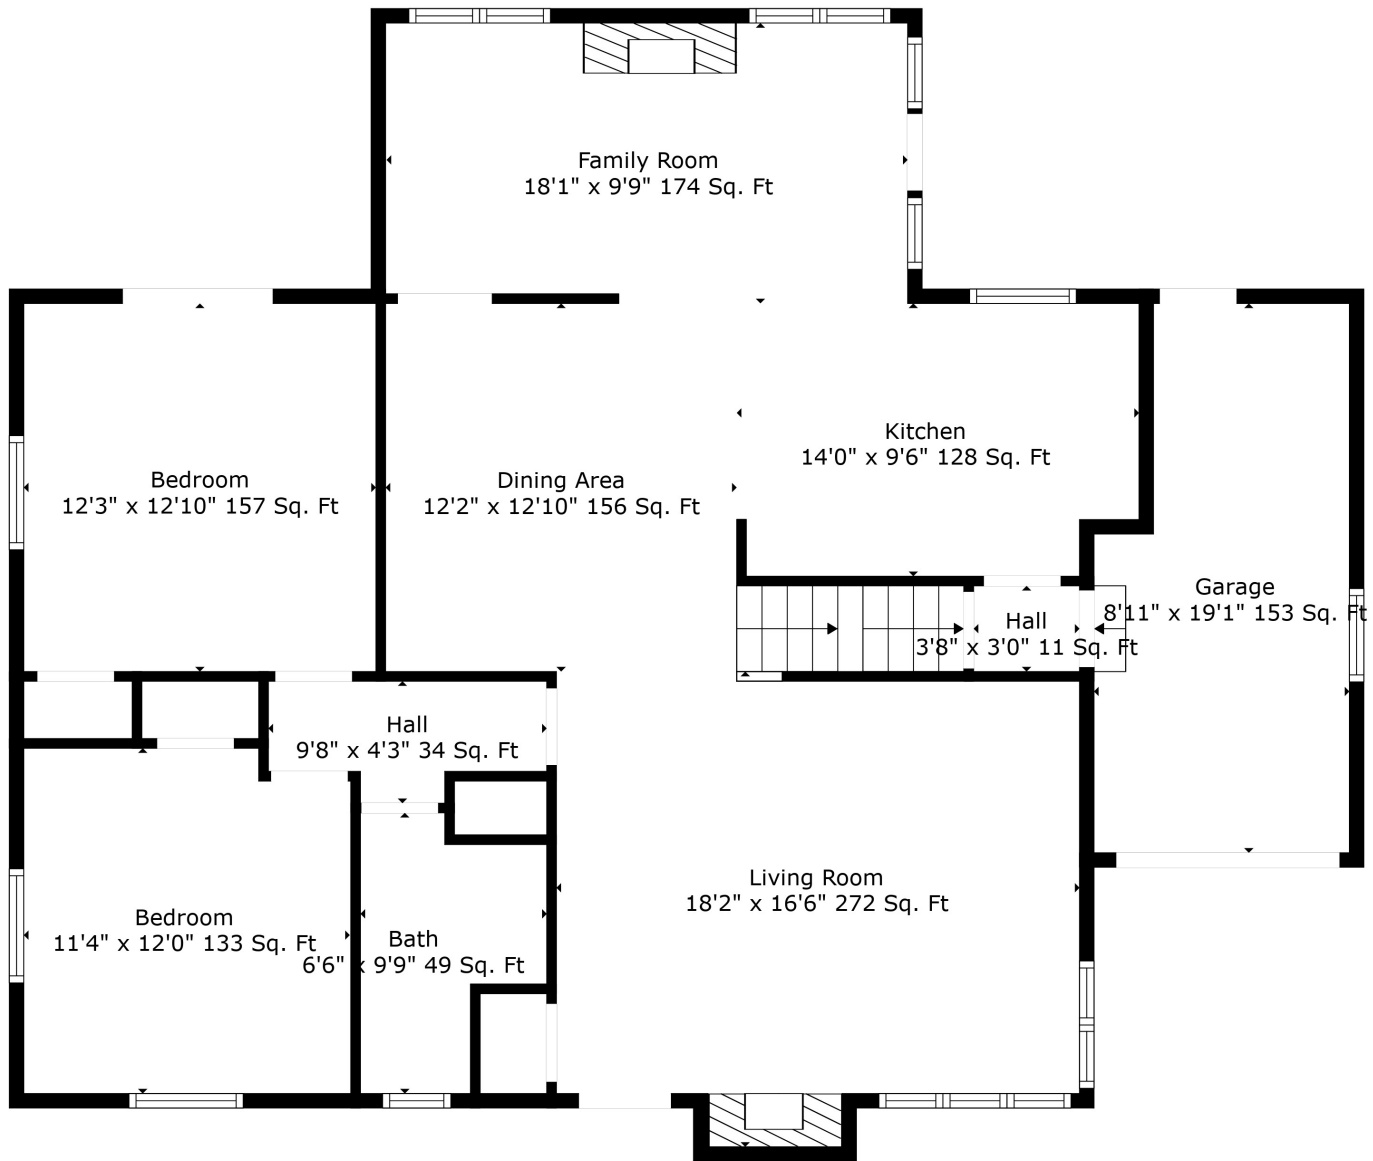

Floor 2

Floor 3

Floor 1

Total scanned area: 2991 sq. ft

Measurements Are Deemed Highly Reliable But Not Guaranteed.

Total scanned area: 2991 sq. ft

Measurements Are Deemed Highly Reliable But Not Guaranteed.

Total scanned area: 2991 sq. ft

Measurements Are Deemed Highly Reliable But Not Guaranteed.

Total scanned area: 2991 sq. ft

Measurements Are Deemed Highly Reliable But Not Guaranteed.