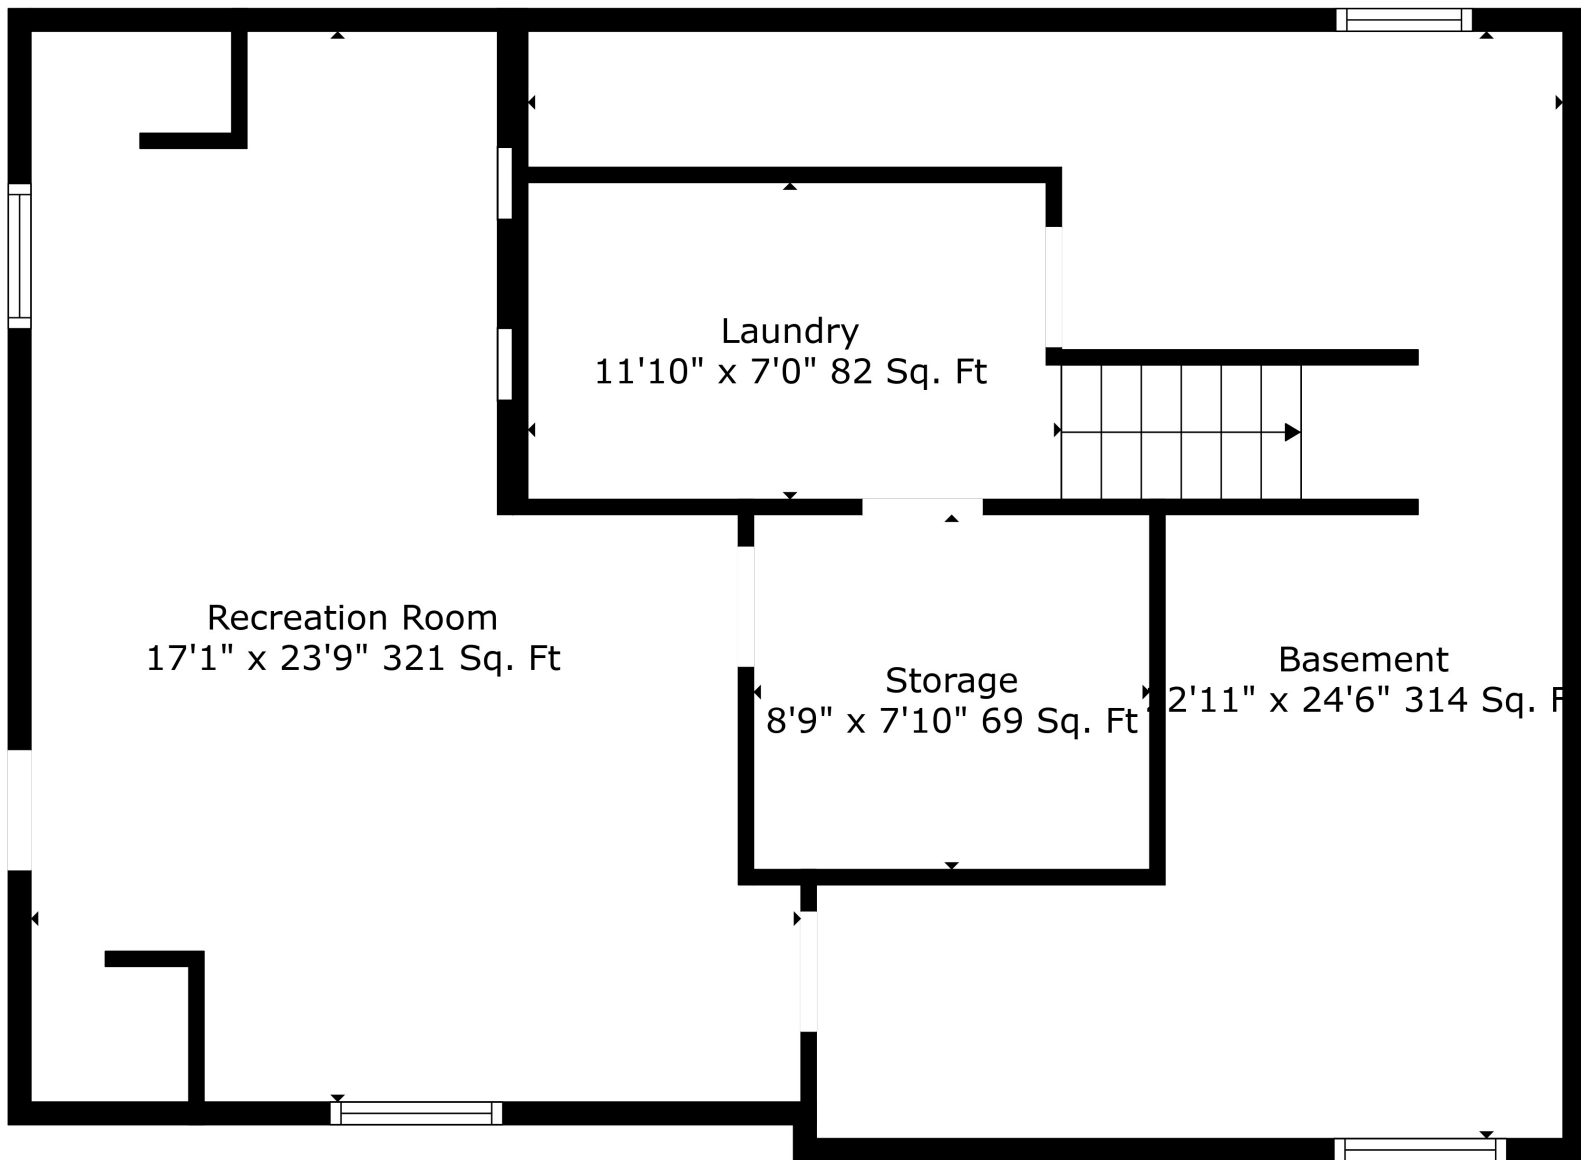

Floor 2

Floor 3

Floor 1

Total scanned area: 2991 sq. ft

Measurements Are Deemed Highly Reliable But Not Guaranteed.

Total scanned area: 2991 sq. ft

Measurements Are Deemed Highly Reliable But Not Guaranteed.

Total scanned area: 2991 sq. ft

Measurements Are Deemed Highly Reliable But Not Guaranteed.

Total scanned area: 2991 sq. ft

Measurements Are Deemed Highly Reliable But Not Guaranteed.