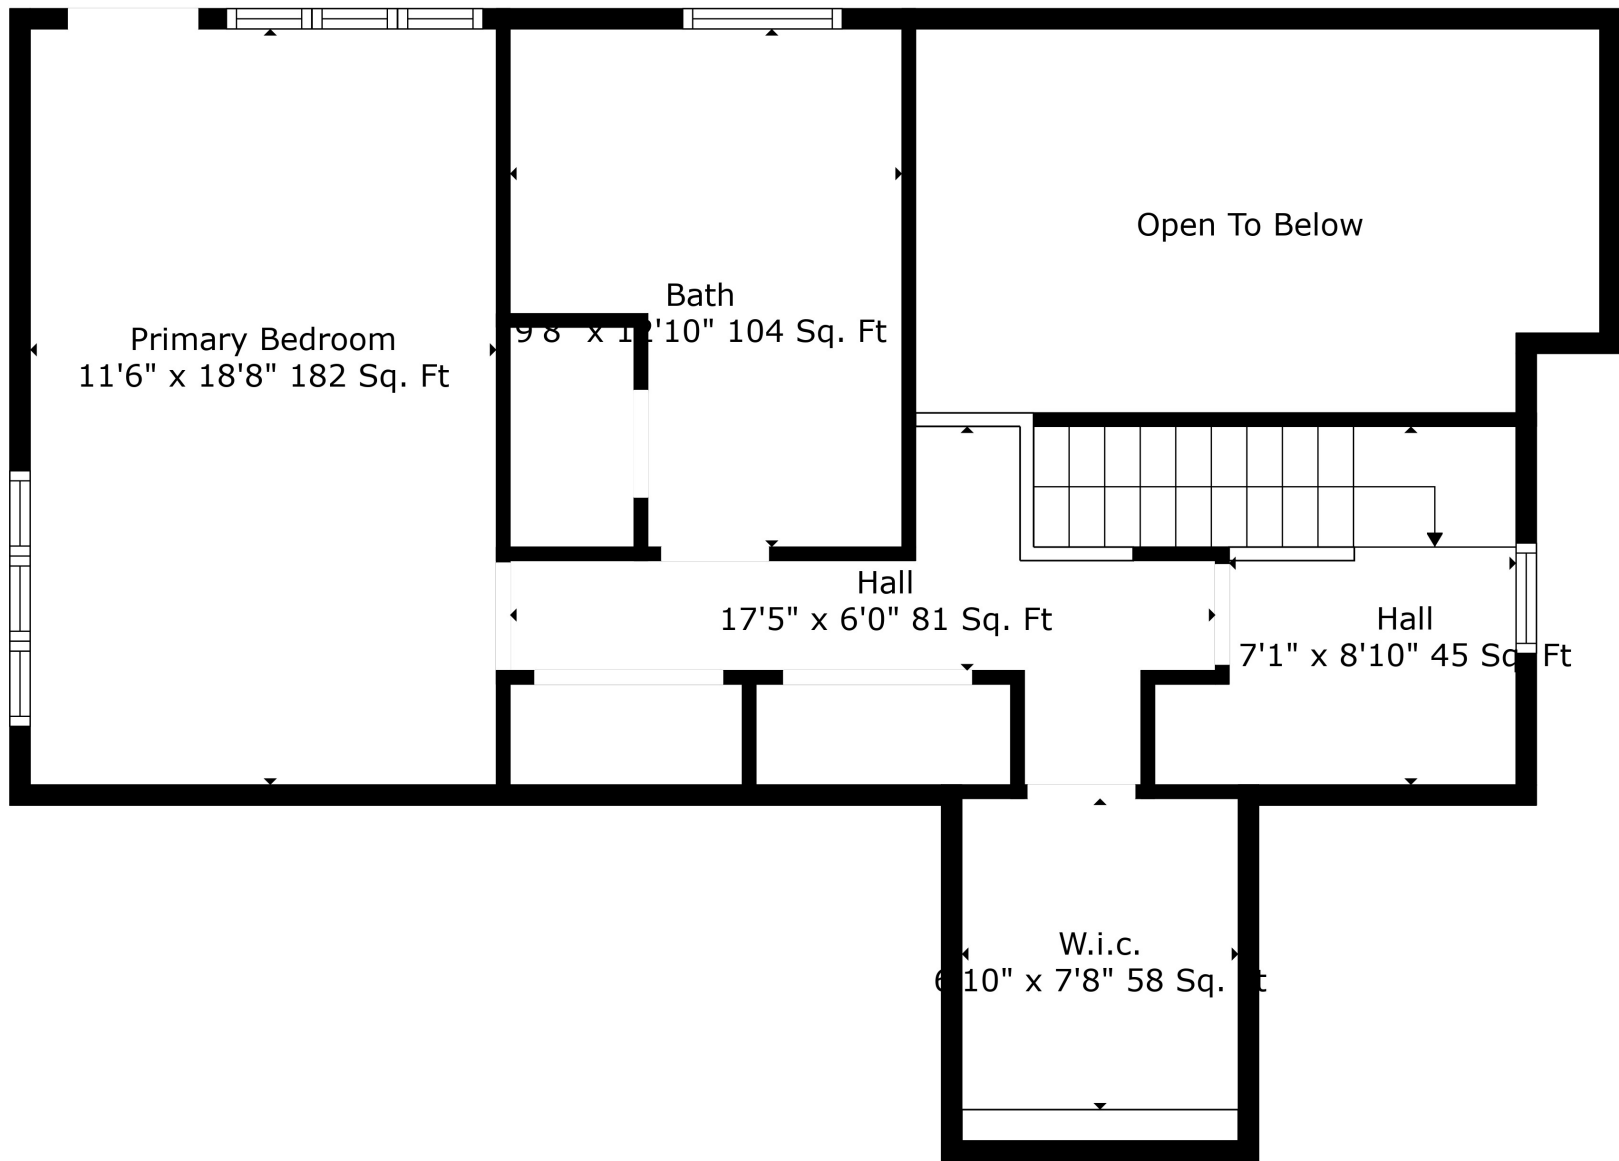

Floor 2

Floor 3

Floor 1

Total scanned area: 2991 sq. ft

Measurements Are Deemed Highly Reliable But Not Guaranteed.

Total scanned area: 2991 sq. ft

Measurements Are Deemed Highly Reliable But Not Guaranteed.

Total scanned area: 2991 sq. ft

Measurements Are Deemed Highly Reliable But Not Guaranteed.

Total scanned area: 2991 sq. ft

Measurements Are Deemed Highly Reliable But Not Guaranteed.