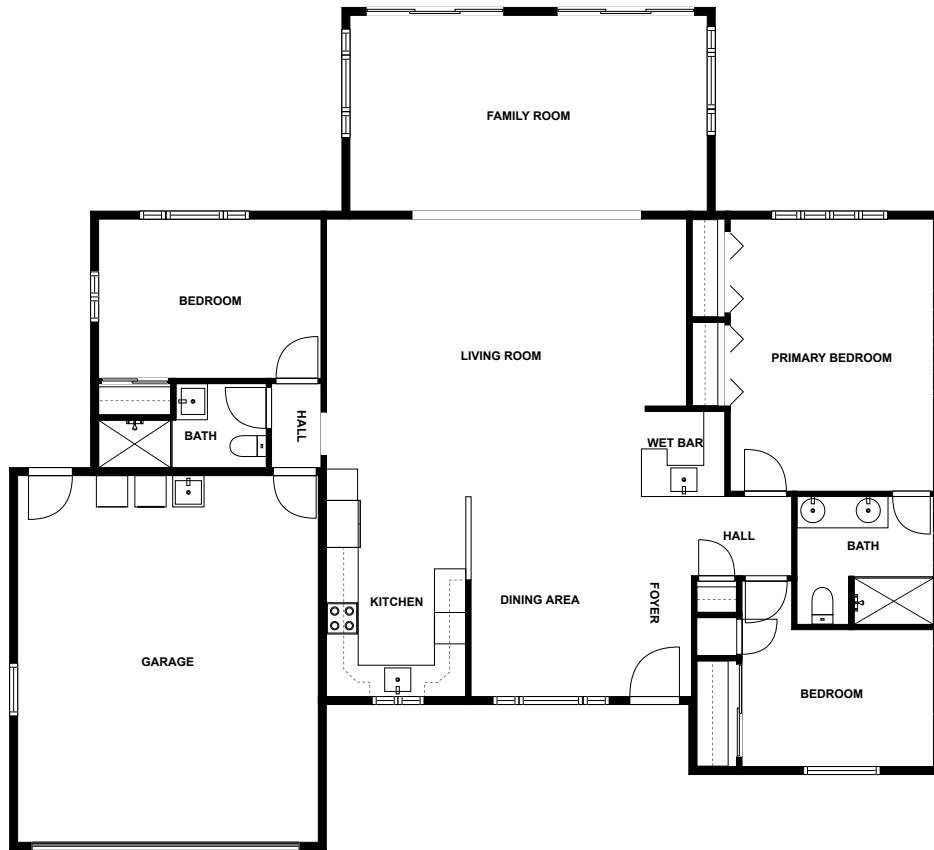

Home report

44th Avenue 362

St. Pete Beach

Highlights

1 Kitchen

2 Living room

3 Bedroom

2 Bath

Grand Hacienda, 0.4 mi

Helipad 2, 6.3 mi

Floor plan

fvm

SIZES AND DIMENSIONS ARE APPROXIMATE, ACTUAL MAY VARY.

Appendix 1: Data sheet

Garage - 1	Bedroom - 3	Bedroom - Master - 1
Bath - 2	Hall - 2	LivingRoom - 2
LivingRoom - Family - 1	Kitchen - 1	Entry - 1
Entry - Foyer - 1	Dining - 1	Dining - Open - 1
Bar - 1	Bar - Wet - 1	