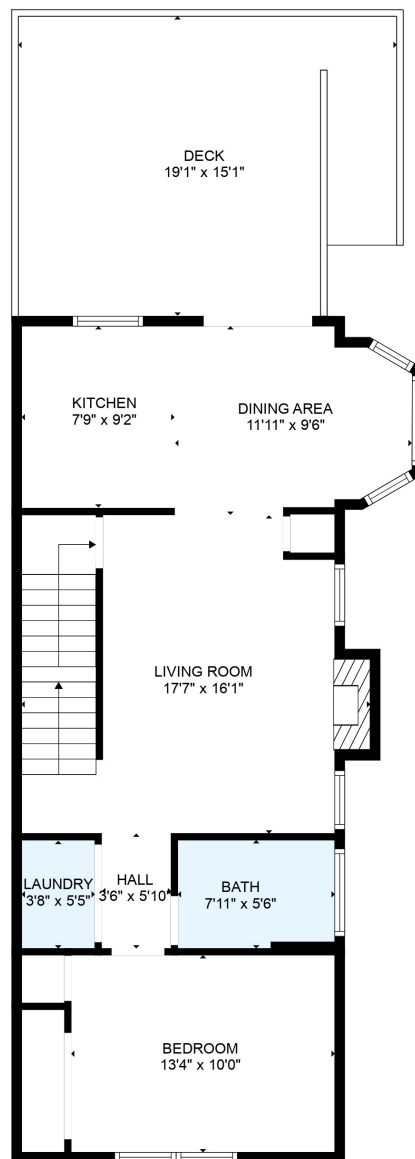

FLOOR 1

FLOOR 2

FLOOR 3

Total scanned area: 2357 sq. ft

FLOOR PLAN CREATED BY CUBICASA APP. MEASUREMENTS DEEMED HIGHLY RELIABLE BUT NOT GUARANTEED.

Total scanned area: 2357 sq. ft

FLOOR PLAN CREATED BY CUBICASA APP. MEASUREMENTS DEEMED HIGHLY RELIABLE BUT NOT GUARANTEED.

Total scanned area: 2357 sq. ft

FLOOR PLAN CREATED BY CUBICASA APP. MEASUREMENTS DEEMED HIGHLY RELIABLE BUT NOT GUARANTEED.

Total scanned area: 2357 sq. ft

FLOOR PLAN CREATED BY CUBICASA APP. MEASUREMENTS DEEMED HIGHLY RELIABLE BUT NOT GUARANTEED.