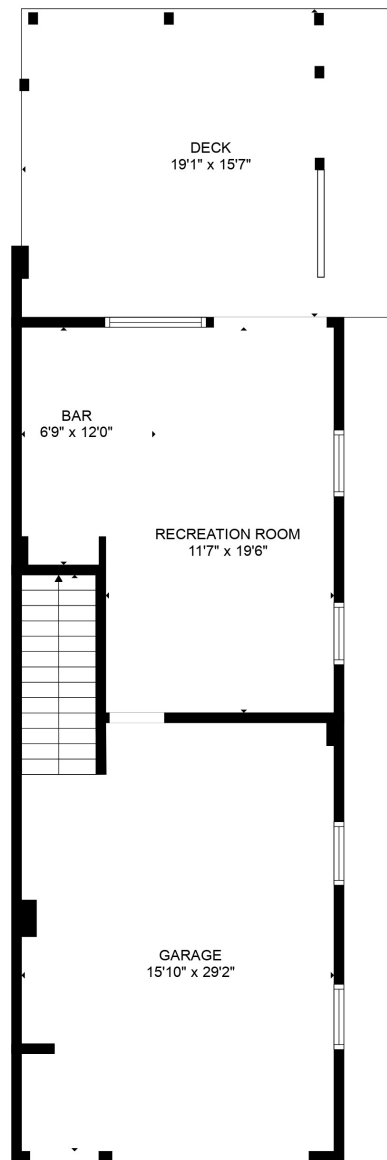

FLOOR 1

FLOOR 2

FLOOR 3

Total scanned area: 2357 sq. ft

FLOOR PLAN CREATED BY CUBICASA APP. MEASUREMENTS DEEMED HIGHLY RELIABLE BUT NOT GUARANTEED.

Total scanned area: 2357 sq. ft

FLOOR PLAN CREATED BY CUBICASA APP. MEASUREMENTS DEEMED HIGHLY RELIABLE BUT NOT GUARANTEED.

Total scanned area: 2357 sq. ft

FLOOR PLAN CREATED BY CUBICASA APP. MEASUREMENTS DEEMED HIGHLY RELIABLE BUT NOT GUARANTEED.

Total scanned area: 2357 sq. ft

FLOOR PLAN CREATED BY CUBICASA APP. MEASUREMENTS DEEMED HIGHLY RELIABLE BUT NOT GUARANTEED.