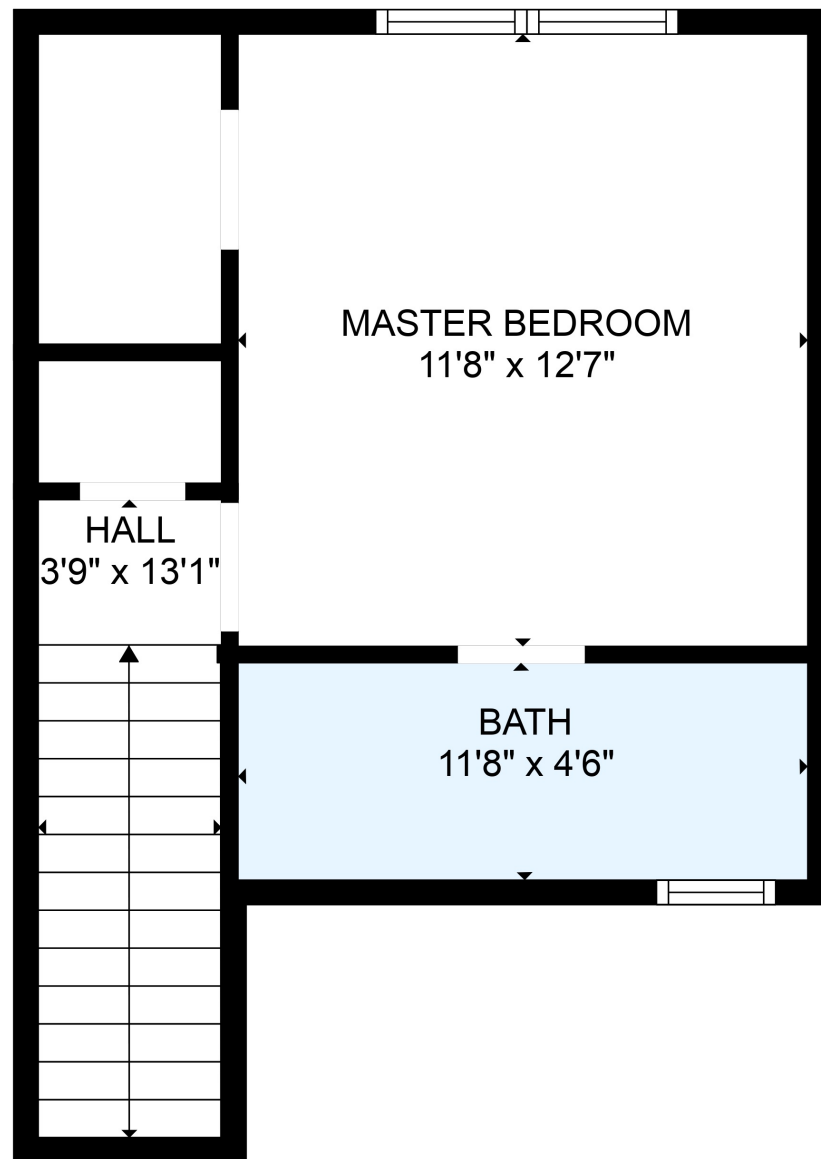

FLOOR 1

FLOOR 2

FLOOR 3

Total scanned area: 2357 sq. ft

FLOOR PLAN CREATED BY CUBICASA APP. MEASUREMENTS DEEMED HIGHLY RELIABLE BUT NOT GUARANTEED.

Total scanned area: 2357 sq. ft

FLOOR PLAN CREATED BY CUBICASA APP. MEASUREMENTS DEEMED HIGHLY RELIABLE BUT NOT GUARANTEED.

Total scanned area: 2357 sq. ft

FLOOR PLAN CREATED BY CUBICASA APP. MEASUREMENTS DEEMED HIGHLY RELIABLE BUT NOT GUARANTEED.

Total scanned area: 2357 sq. ft

FLOOR PLAN CREATED BY CUBICASA APP. MEASUREMENTS DEEMED HIGHLY RELIABLE BUT NOT GUARANTEED.