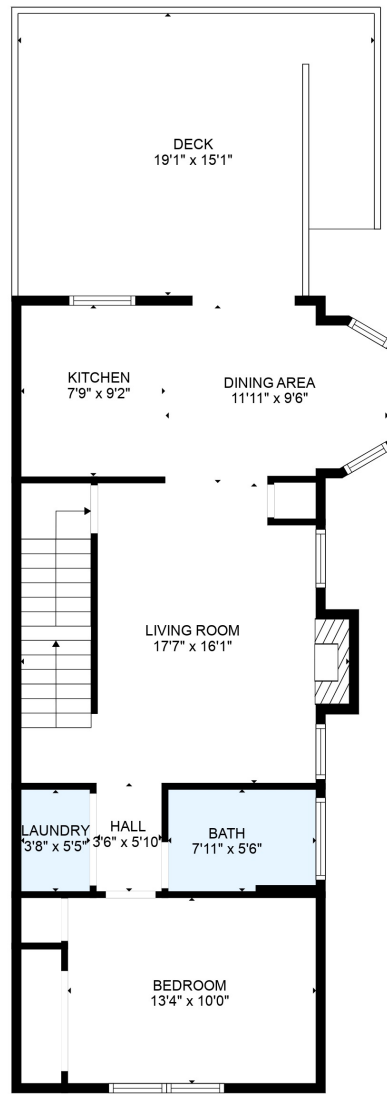

FLOOR 1

FLOOR 2

FLOOR 3

Total scanned area: 2357 sq. ft

FLOOR PLAN CREATED BY CUBICASA APP. MEASUREMENTS DEEMED HIGHLY RELIABLE BUT NOT GUARANTEED.

Total scanned area: 2357 sq. ft

FLOOR PLAN CREATED BY CUBICASA APP. MEASUREMENTS DEEMED HIGHLY RELIABLE BUT NOT GUARANTEED.

Total scanned area: 2357 sq. ft

FLOOR PLAN CREATED BY CUBICASA APP. MEASUREMENTS DEEMED HIGHLY RELIABLE BUT NOT GUARANTEED.

Total scanned area: 2357 sq. ft

FLOOR PLAN CREATED BY CUBICASA APP. MEASUREMENTS DEEMED HIGHLY RELIABLE BUT NOT GUARANTEED.