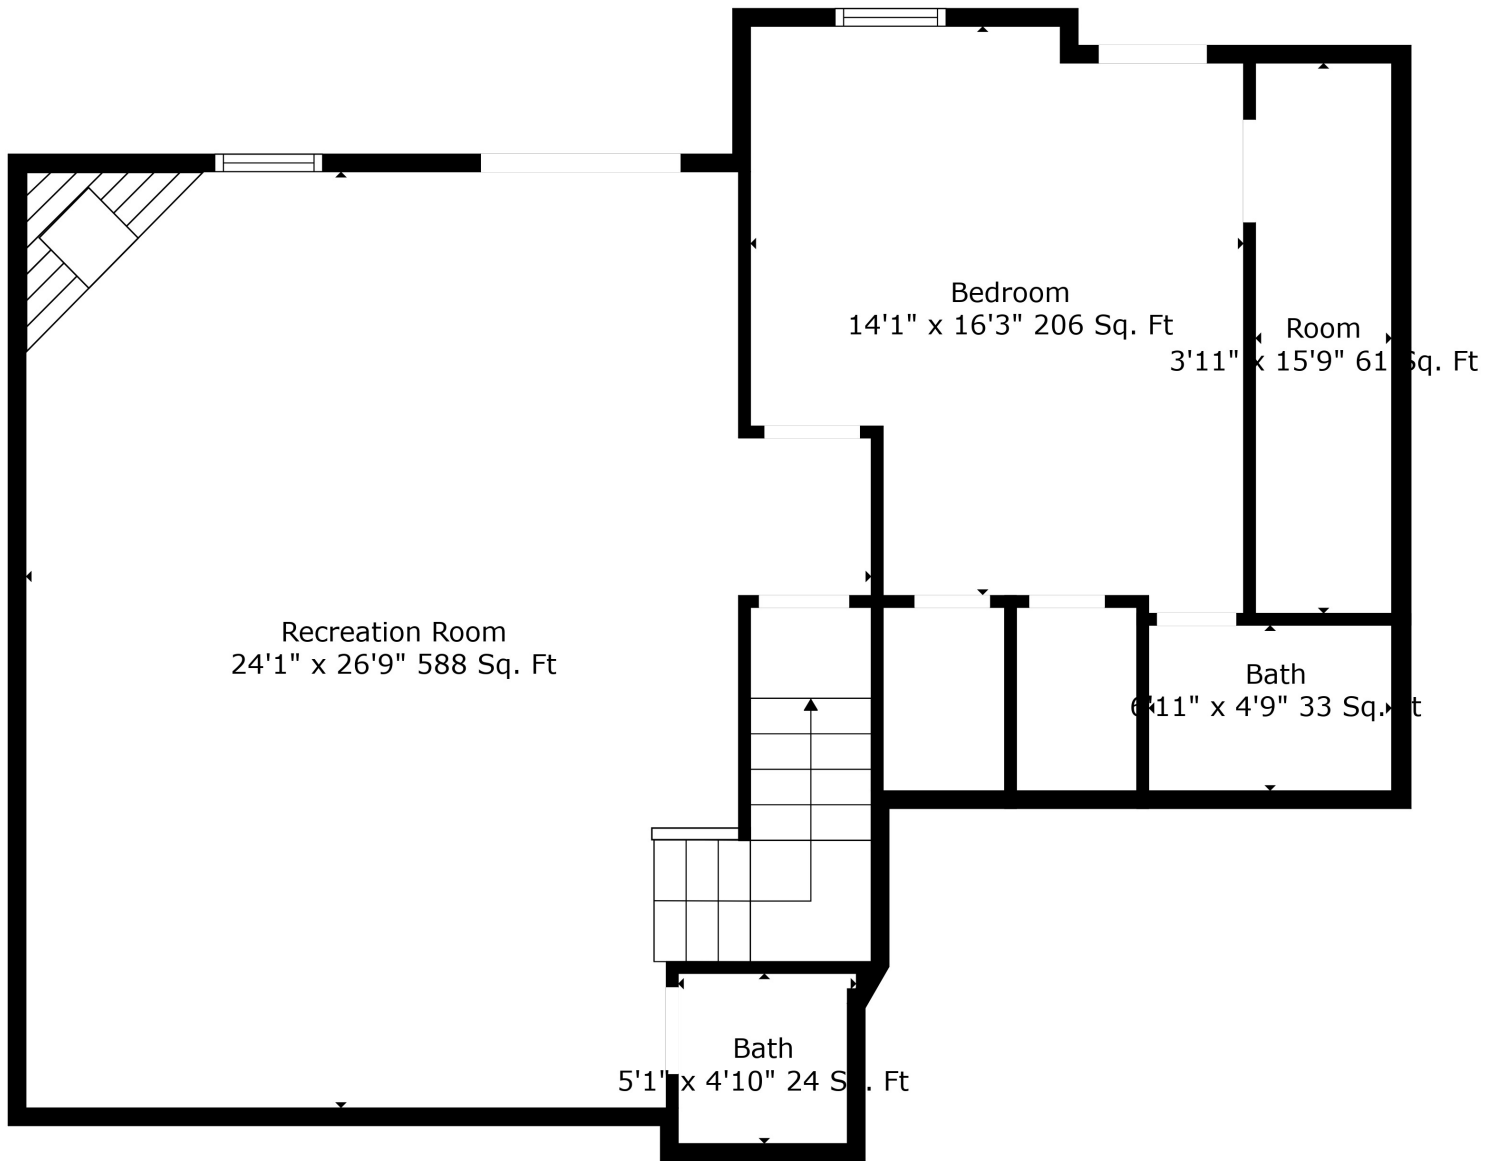

Floor 2

Floor 3

Floor 1

Total scanned area: 3655 sq. ft

Total scanned area: 3655 sq. ft

Measurements Are Calculated By Cubicasa Technology. Deemed Highly Reliable But Not Guaranteed.

Total scanned area: 3655 sq. ft

Measurements Are Calculated By Cubicasa Technology. Deemed Highly Reliable But Not Guaranteed.

Total scanned area: 3655 sq. ft