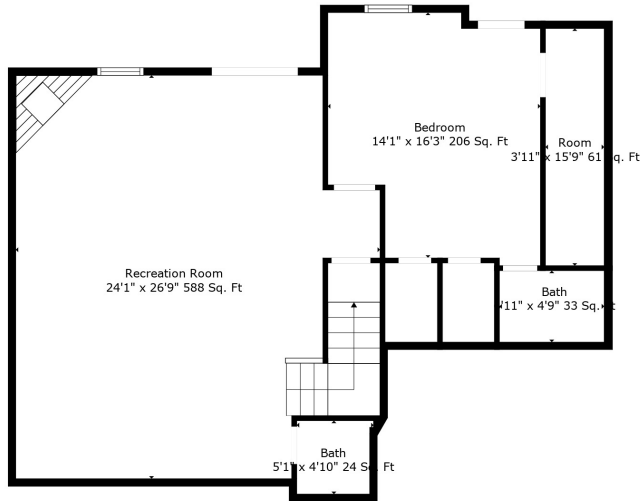

Floor 2

Floor 3

Floor 1

Total scanned area: 3655 sq. ft

Total scanned area: 3655 sq. ft

Measurements Are Calculated By Cubicasa Technology. Deemed Highly Reliable But Not Guaranteed.

Total scanned area: 3655 sq. ft

Measurements Are Calculated By Cubicasa Technology. Deemed Highly Reliable But Not Guaranteed.

Total scanned area: 3655 sq. ft