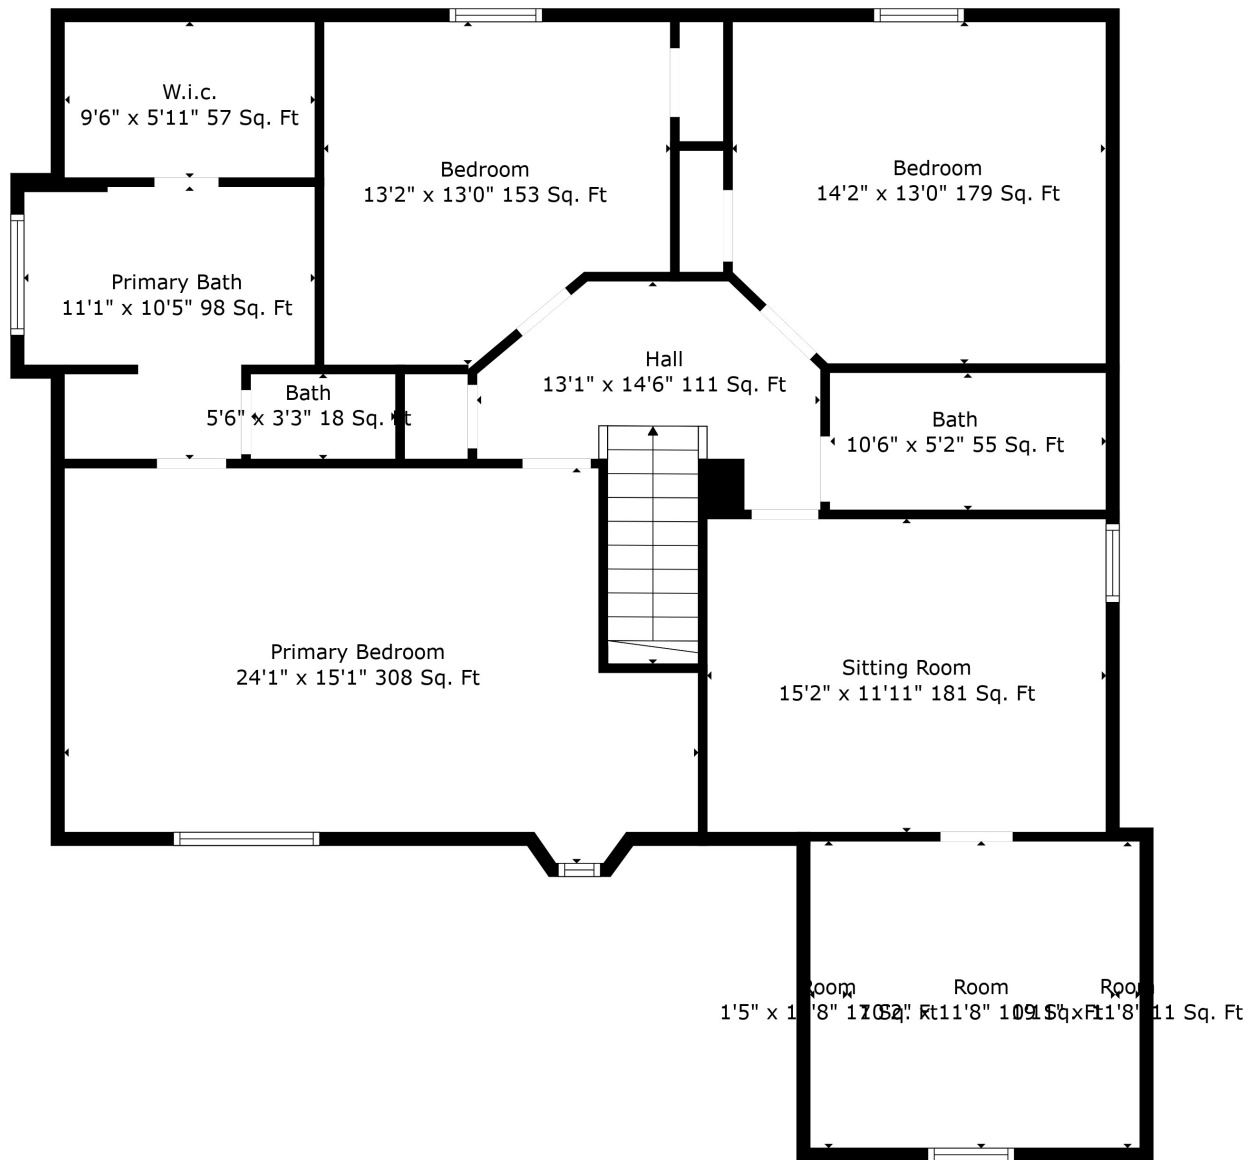

Floor 2

Floor 3

Floor 1

Total scanned area: 3655 sq. ft

Total scanned area: 3655 sq. ft

Measurements Are Calculated By Cubicasa Technology. Deemed Highly Reliable But Not Guaranteed.

Total scanned area: 3655 sq. ft

Measurements Are Calculated By Cubicasa Technology. Deemed Highly Reliable But Not Guaranteed.

Total scanned area: 3655 sq. ft