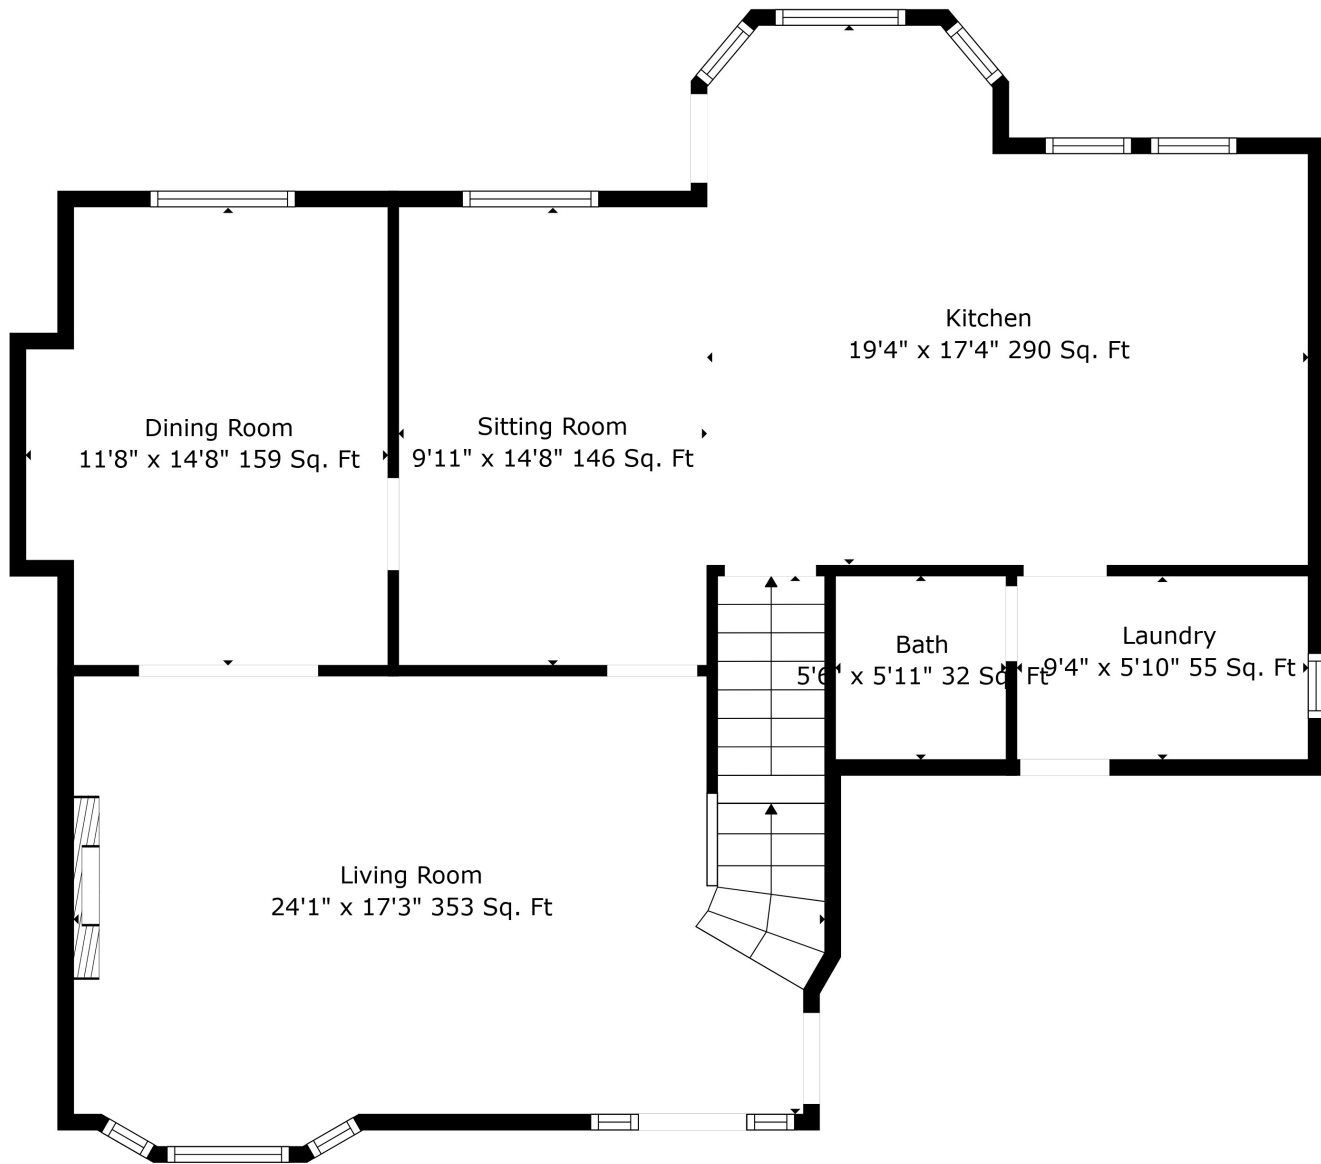

Floor 2

Floor 3

Floor 1

Total scanned area: 3655 sq. ft

Total scanned area: 3655 sq. ft

Measurements Are Calculated By Cubicasa Technology. Deemed Highly Reliable But Not Guaranteed.

Total scanned area: 3655 sq. ft

Measurements Are Calculated By Cubicasa Technology. Deemed Highly Reliable But Not Guaranteed.

Total scanned area: 3655 sq. ft