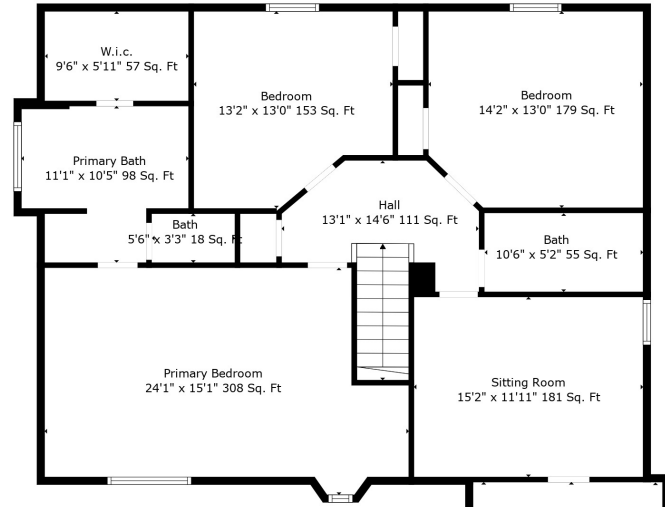

Floor 2

Floor 3

Floor 1

Total scanned area: 3655 sq. ft

Total scanned area: 3655 sq. ft

Measurements Are Calculated By Cubicasa Technology. Deemed Highly Reliable But Not Guaranteed.

Total scanned area: 3655 sq. ft

Measurements Are Calculated By Cubicasa Technology. Deemed Highly Reliable But Not Guaranteed.

Total scanned area: 3655 sq. ft