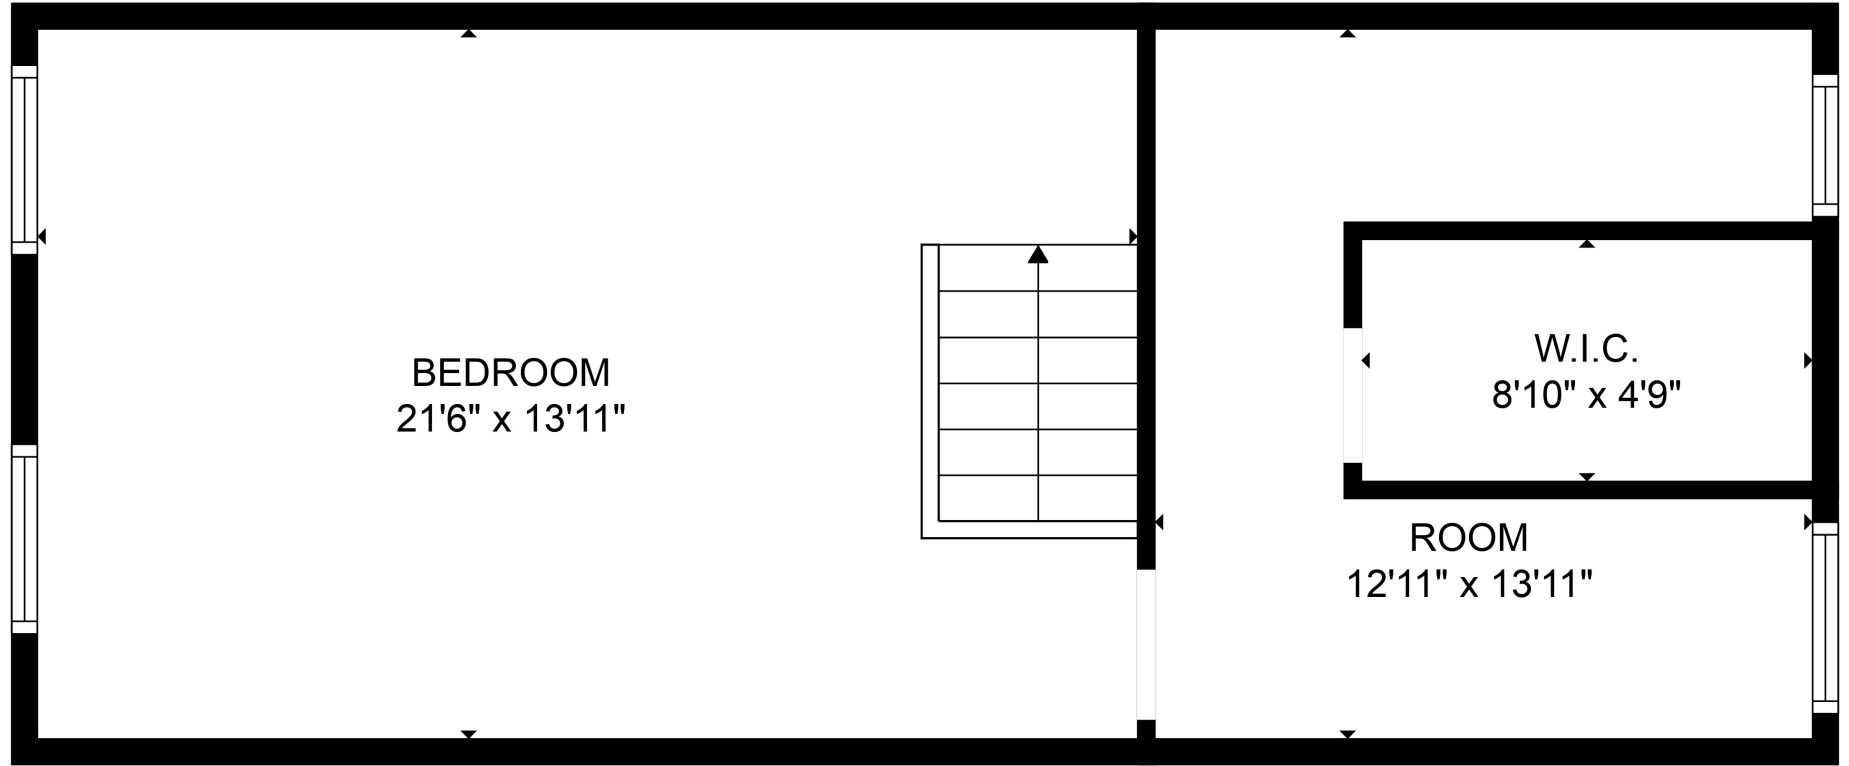

Total scanned area: 3912 sq. ft

SIZES AND DIMENSIONS ARE APPROXIMATE. ACTUAL MAY VARY.

BEDROOM
21'6" x 13'11"

W.I.C.
8'10" x 4'9"

ROOM
12'11" x 13'11"

Total scanned area: 3912 sq. ft

SIZES AND DIMENSIONS ARE APPROXIMATE. ACTUAL MAY VARY.

Total scanned area: 3912 sq. ft

SIZES AND DIMENSIONS ARE APPROXIMATE. ACTUAL MAY VARY.

BEDROOM
15'5" x 12'9"

W.I.C.
3'7" x 6'11"

Total scanned area: 3912 sq. ft

SIZES AND DIMENSIONS ARE APPROXIMATE. ACTUAL MAY VARY.

Total scanned area: 3912 sq. ft

SIZES AND DIMENSIONS ARE APPROXIMATE. ACTUAL MAY VARY.