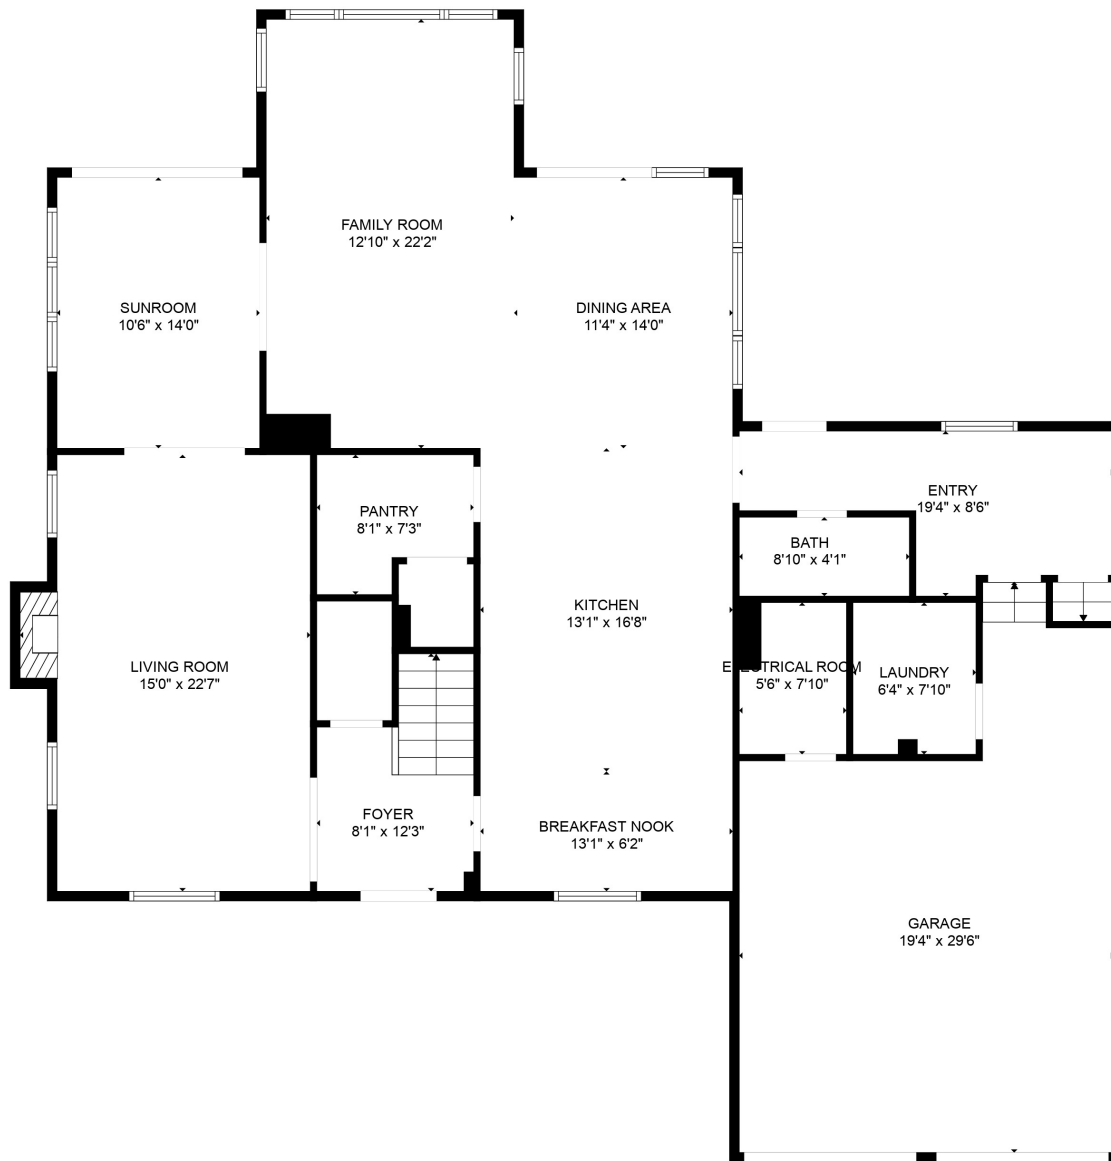

Total scanned area: 3912 sq. ft

SIZES AND DIMENSIONS ARE APPROXIMATE. ACTUAL MAY VARY.

BEDROOM
21'6" x 13'11"

W.I.C.
8'10" x 4'9"

ROOM
12'11" x 13'11"

Total scanned area: 3912 sq. ft

SIZES AND DIMENSIONS ARE APPROXIMATE. ACTUAL MAY VARY.

Total scanned area: 3912 sq. ft

SIZES AND DIMENSIONS ARE APPROXIMATE. ACTUAL MAY VARY.

BEDROOM
15'5" x 12'9"

W.I.C.
3'7" x 6'11"

Total scanned area: 3912 sq. ft

SIZES AND DIMENSIONS ARE APPROXIMATE. ACTUAL MAY VARY.

Total scanned area: 3912 sq. ft

SIZES AND DIMENSIONS ARE APPROXIMATE. ACTUAL MAY VARY.