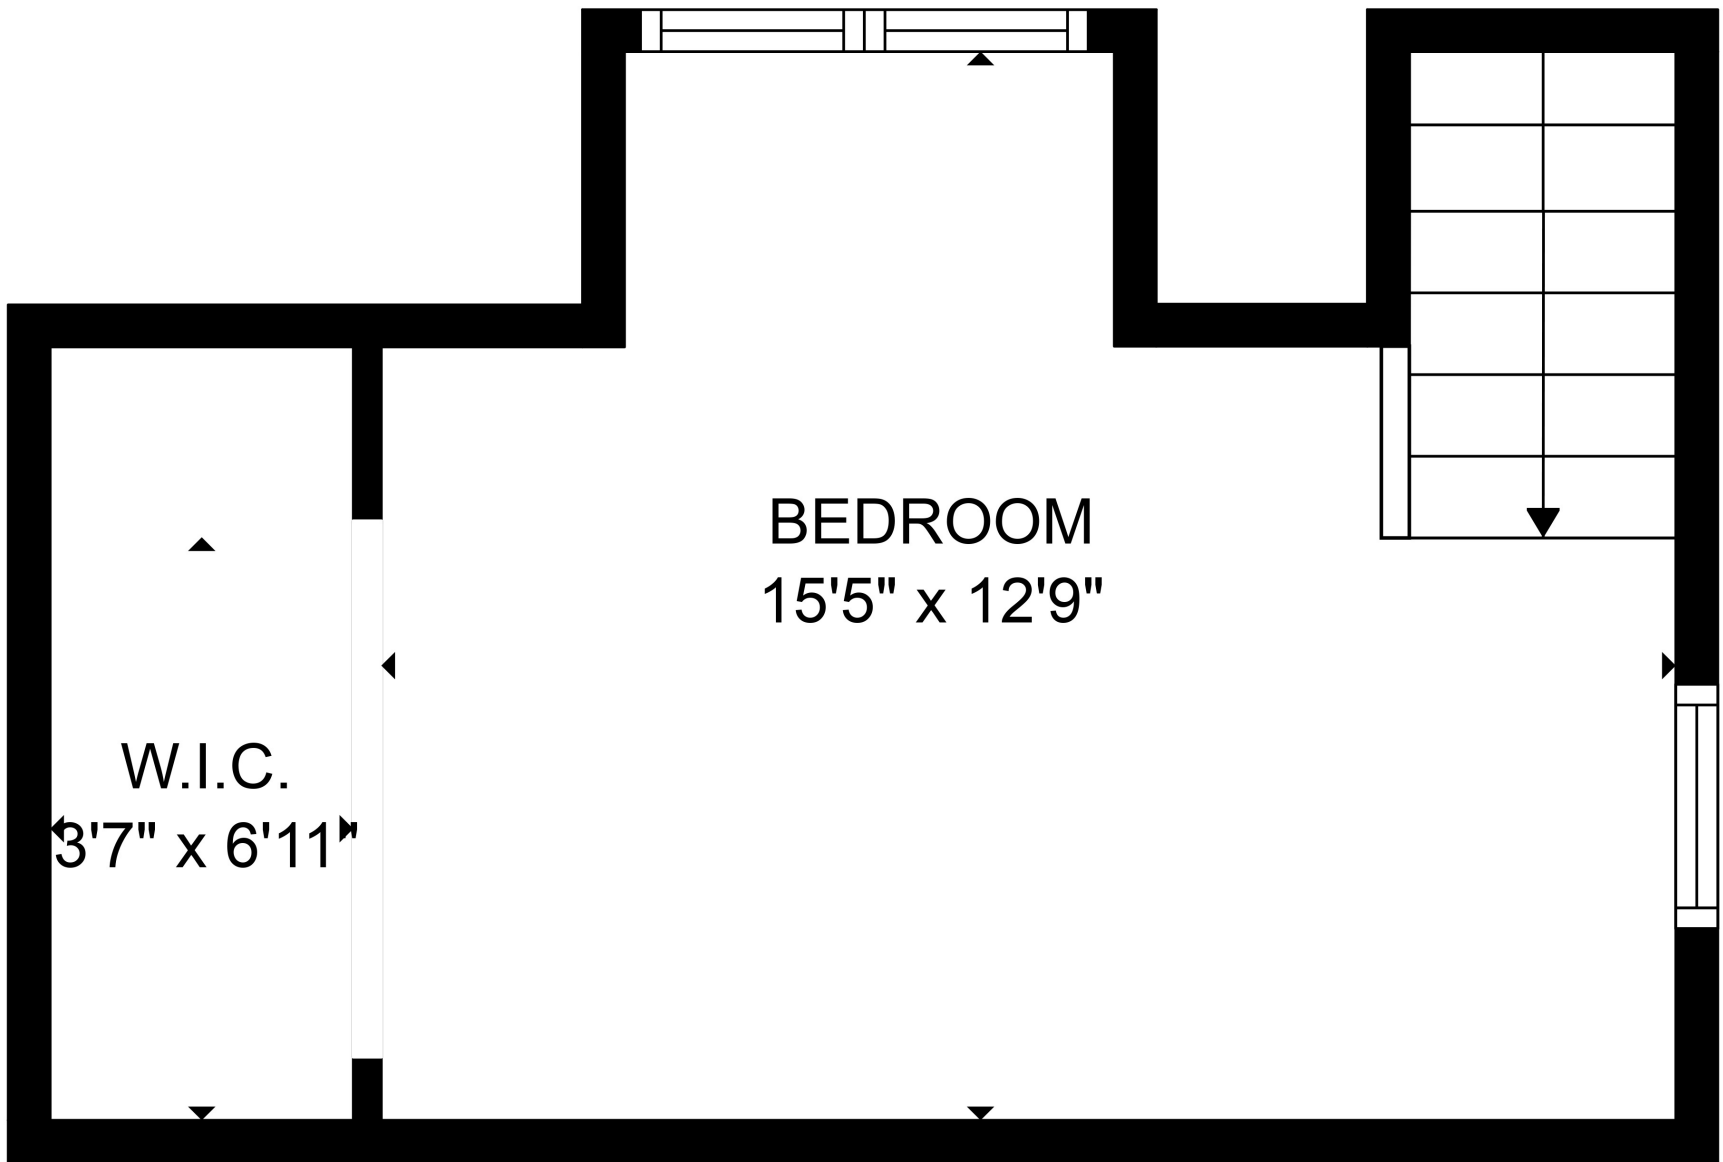

Total scanned area: 3912 sq. ft

SIZES AND DIMENSIONS ARE APPROXIMATE. ACTUAL MAY VARY.

BEDROOM
21'6" x 13'11"

W.I.C.
8'10" x 4'9"

ROOM
12'11" x 13'11"

Total scanned area: 3912 sq. ft

SIZES AND DIMENSIONS ARE APPROXIMATE. ACTUAL MAY VARY.

Total scanned area: 3912 sq. ft

SIZES AND DIMENSIONS ARE APPROXIMATE. ACTUAL MAY VARY.

BEDROOM
15'5" x 12'9"

W.I.C.
3'7" x 6'11"

Total scanned area: 3912 sq. ft

SIZES AND DIMENSIONS ARE APPROXIMATE. ACTUAL MAY VARY.

Total scanned area: 3912 sq. ft

SIZES AND DIMENSIONS ARE APPROXIMATE. ACTUAL MAY VARY.