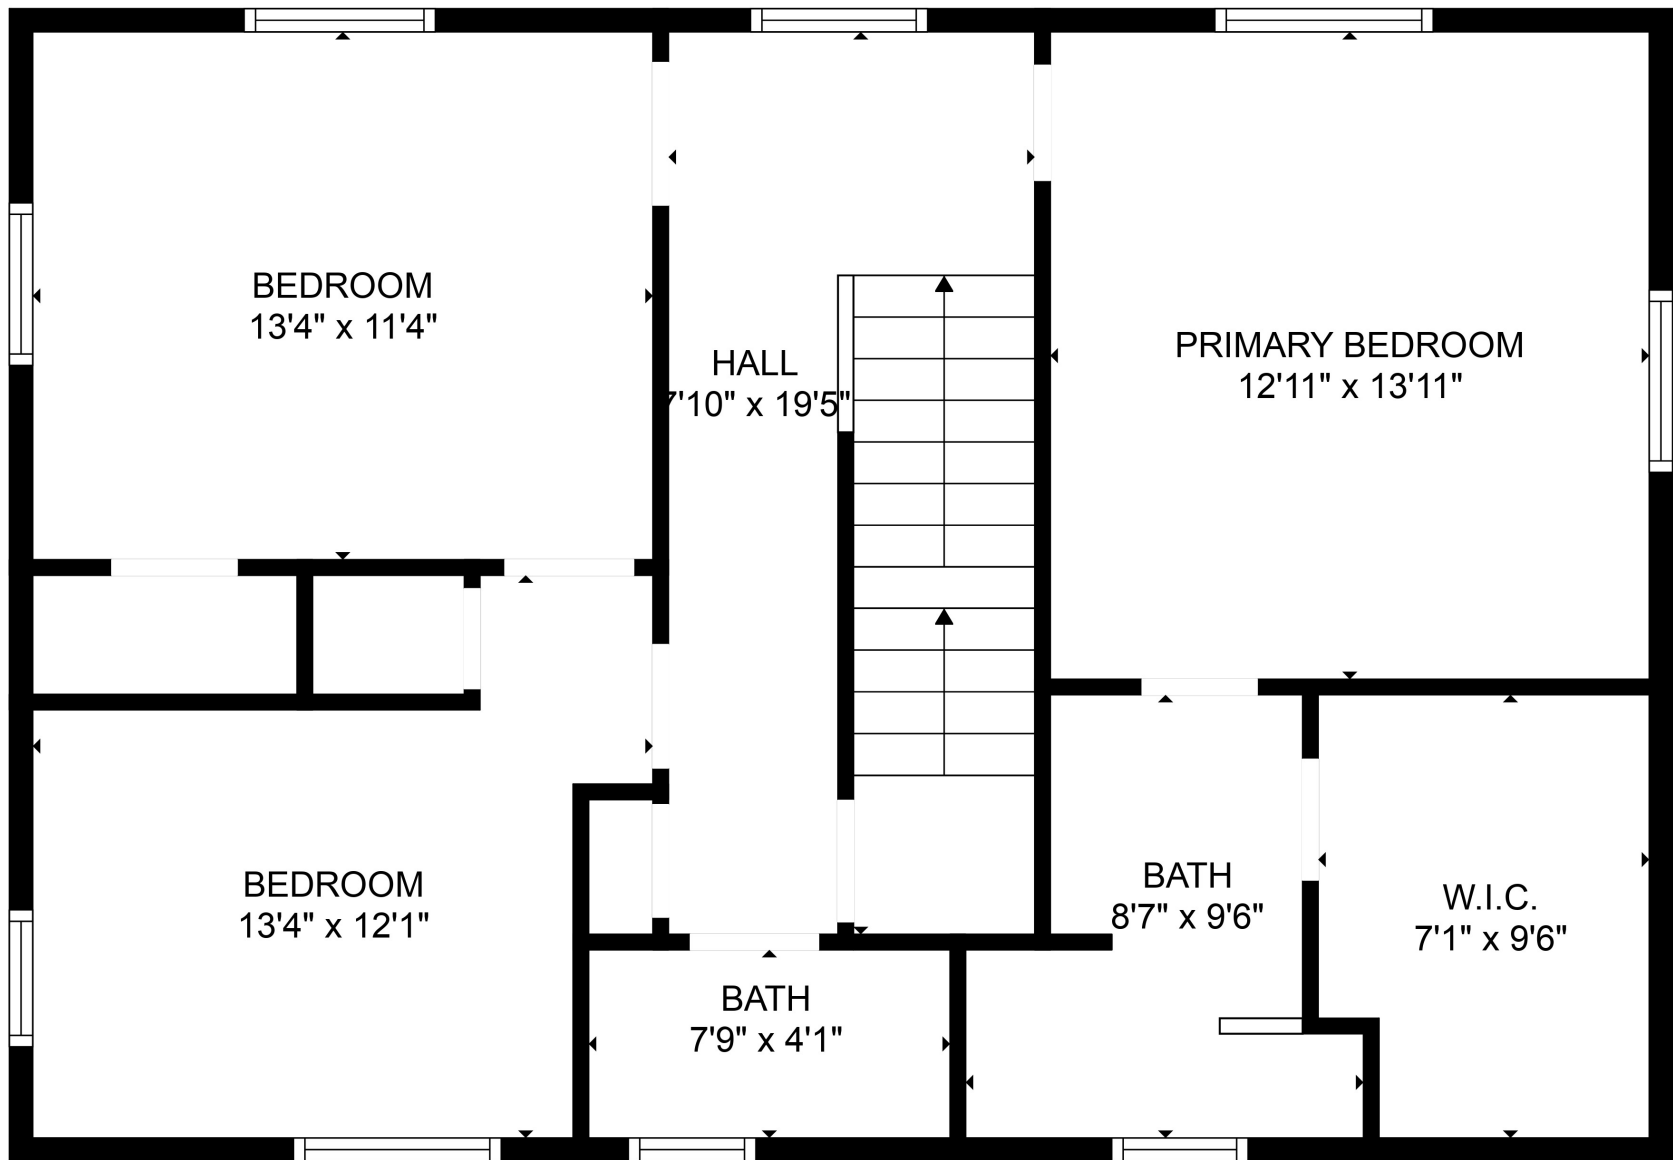

Total scanned area: 3912 sq. ft

SIZES AND DIMENSIONS ARE APPROXIMATE. ACTUAL MAY VARY.

BEDROOM
21'6" x 13'11"

W.I.C.
8'10" x 4'9"

ROOM
12'11" x 13'11"

Total scanned area: 3912 sq. ft

SIZES AND DIMENSIONS ARE APPROXIMATE. ACTUAL MAY VARY.

Total scanned area: 3912 sq. ft

SIZES AND DIMENSIONS ARE APPROXIMATE. ACTUAL MAY VARY.

BEDROOM
15'5" x 12'9"

W.I.C.
3'7" x 6'11"

Total scanned area: 3912 sq. ft

SIZES AND DIMENSIONS ARE APPROXIMATE. ACTUAL MAY VARY.

Total scanned area: 3912 sq. ft

SIZES AND DIMENSIONS ARE APPROXIMATE. ACTUAL MAY VARY.