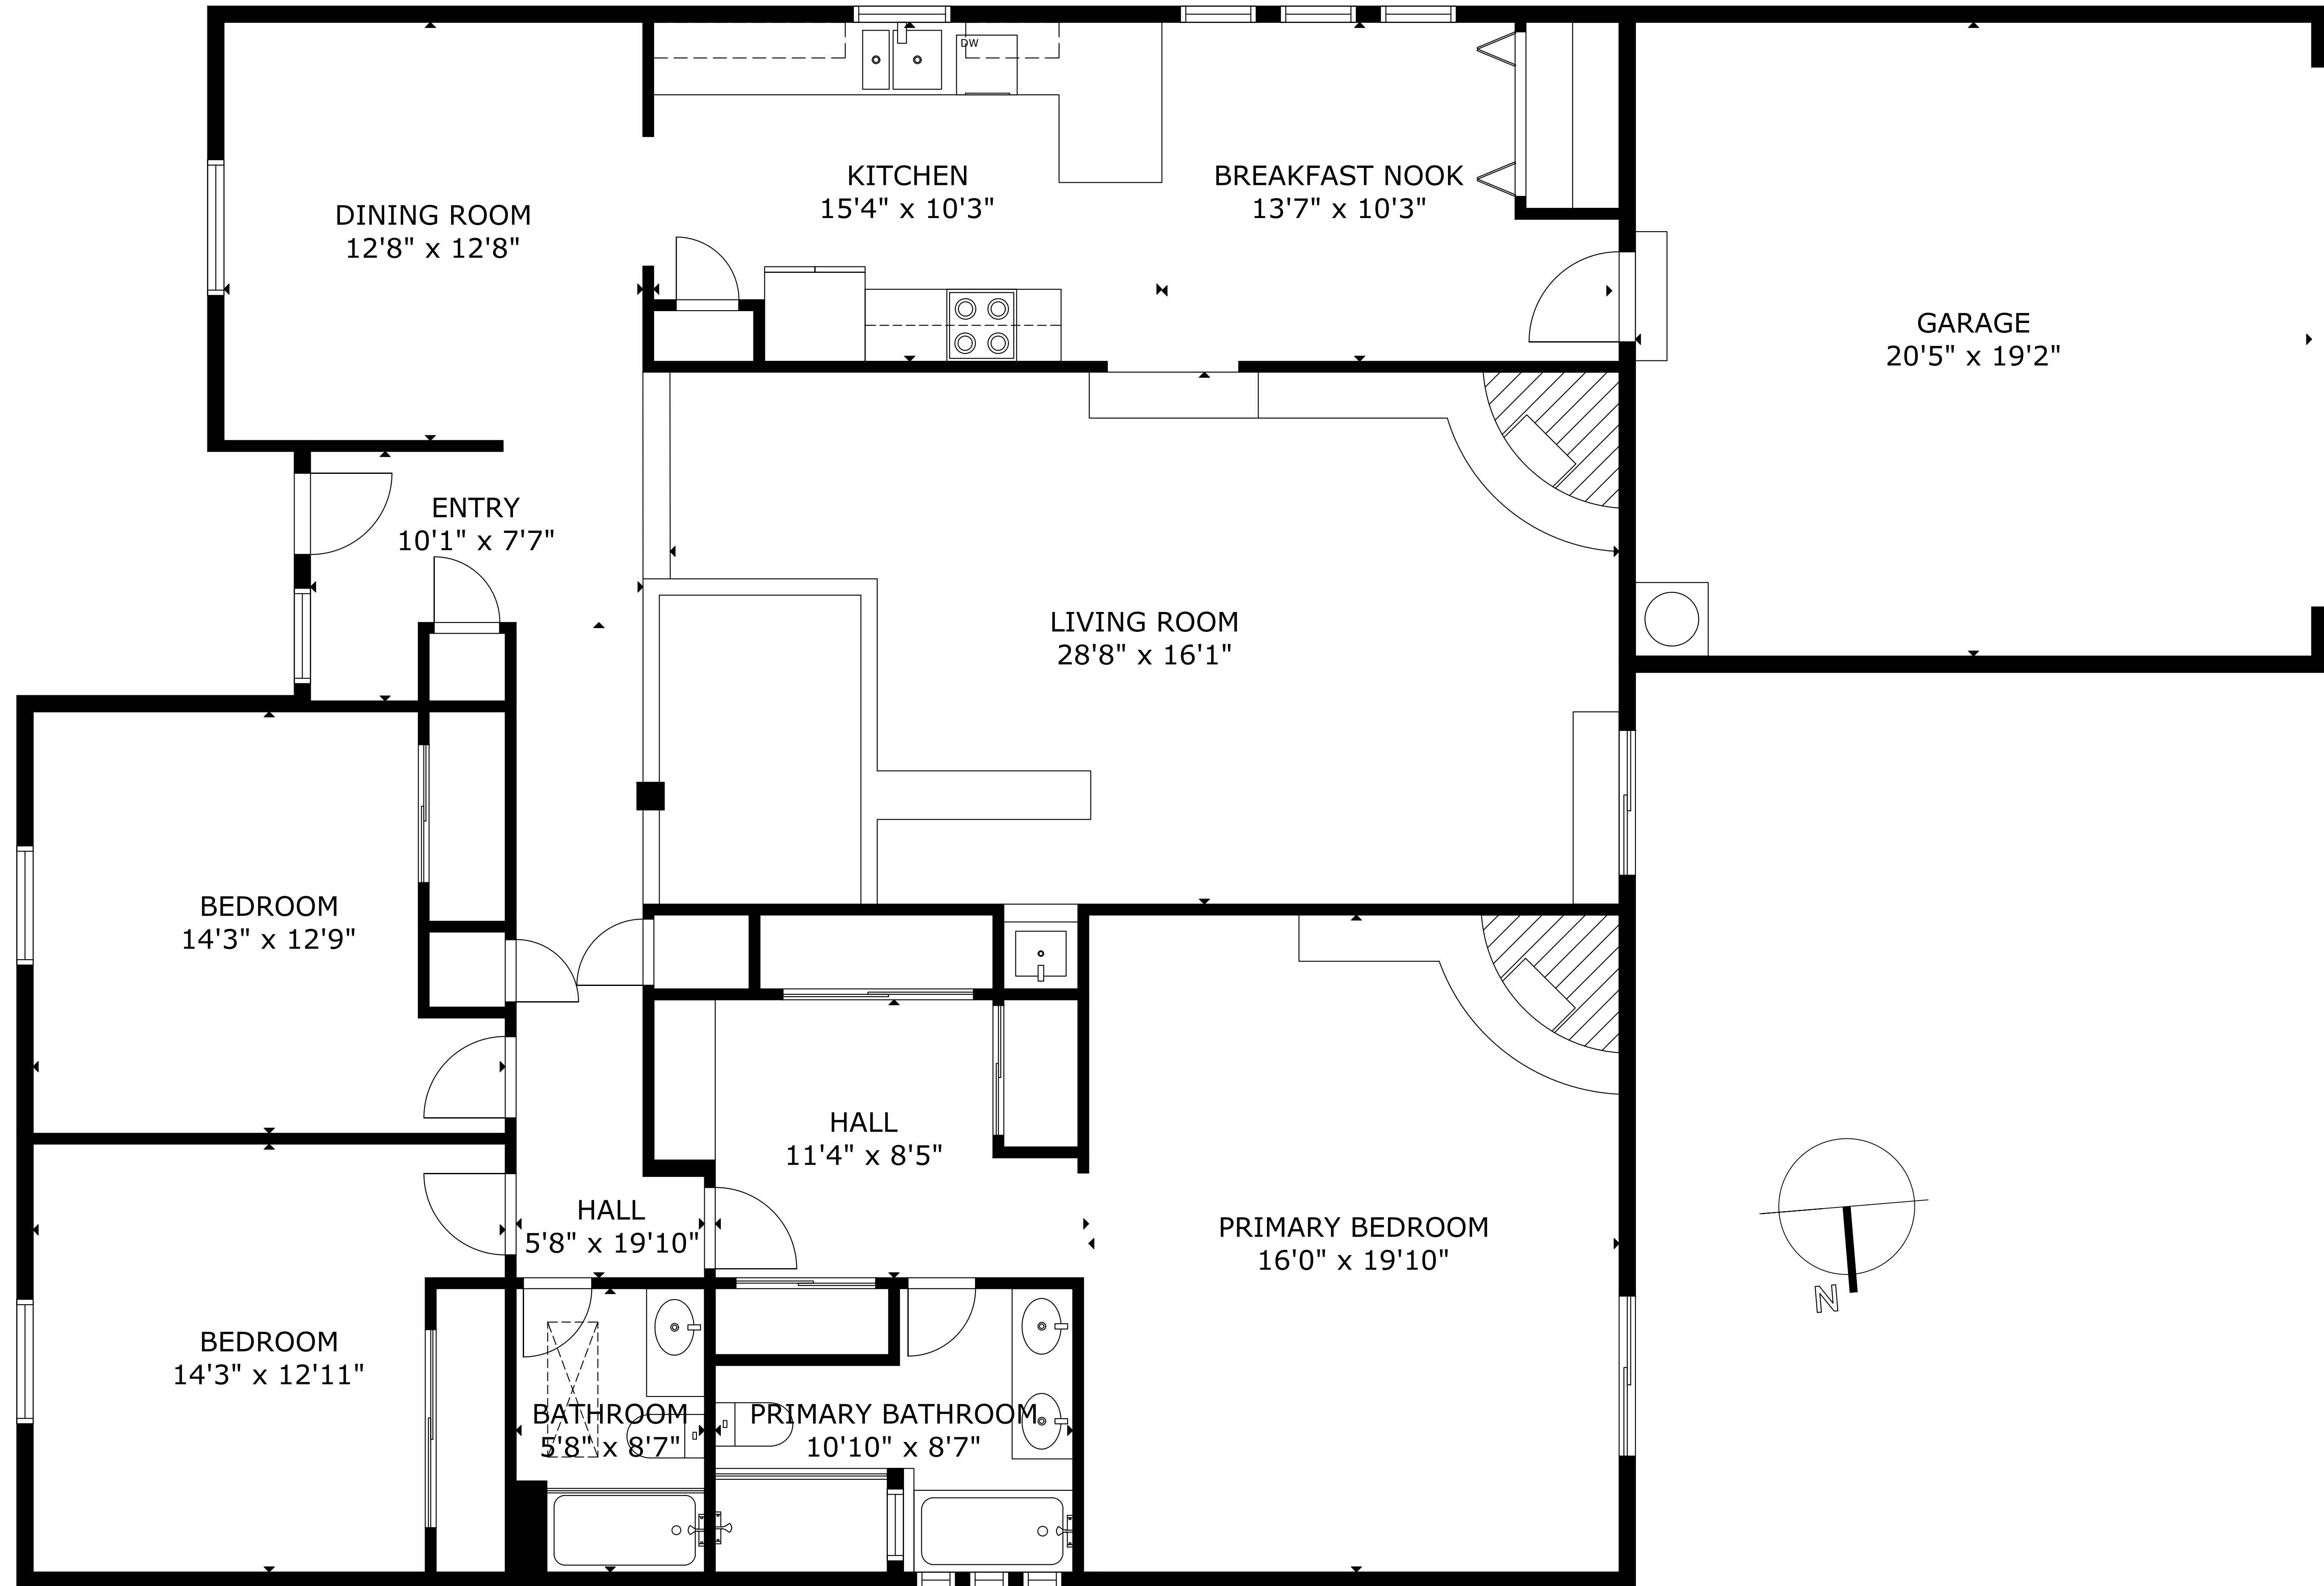

7624 MAPLE WOOD DRIVE NW, ALBUQUERQUE NM

GROSS EXTERNAL AREA

TOTAL: 2,203 sq ft

FLOOR 1: 2,203 sq ft

EXCLUDED AREAS: GARAGE: 392 sq ft

SIZE AND DIMENSIONS ARE APPROXIMATE, ACTUAL MAY VARY