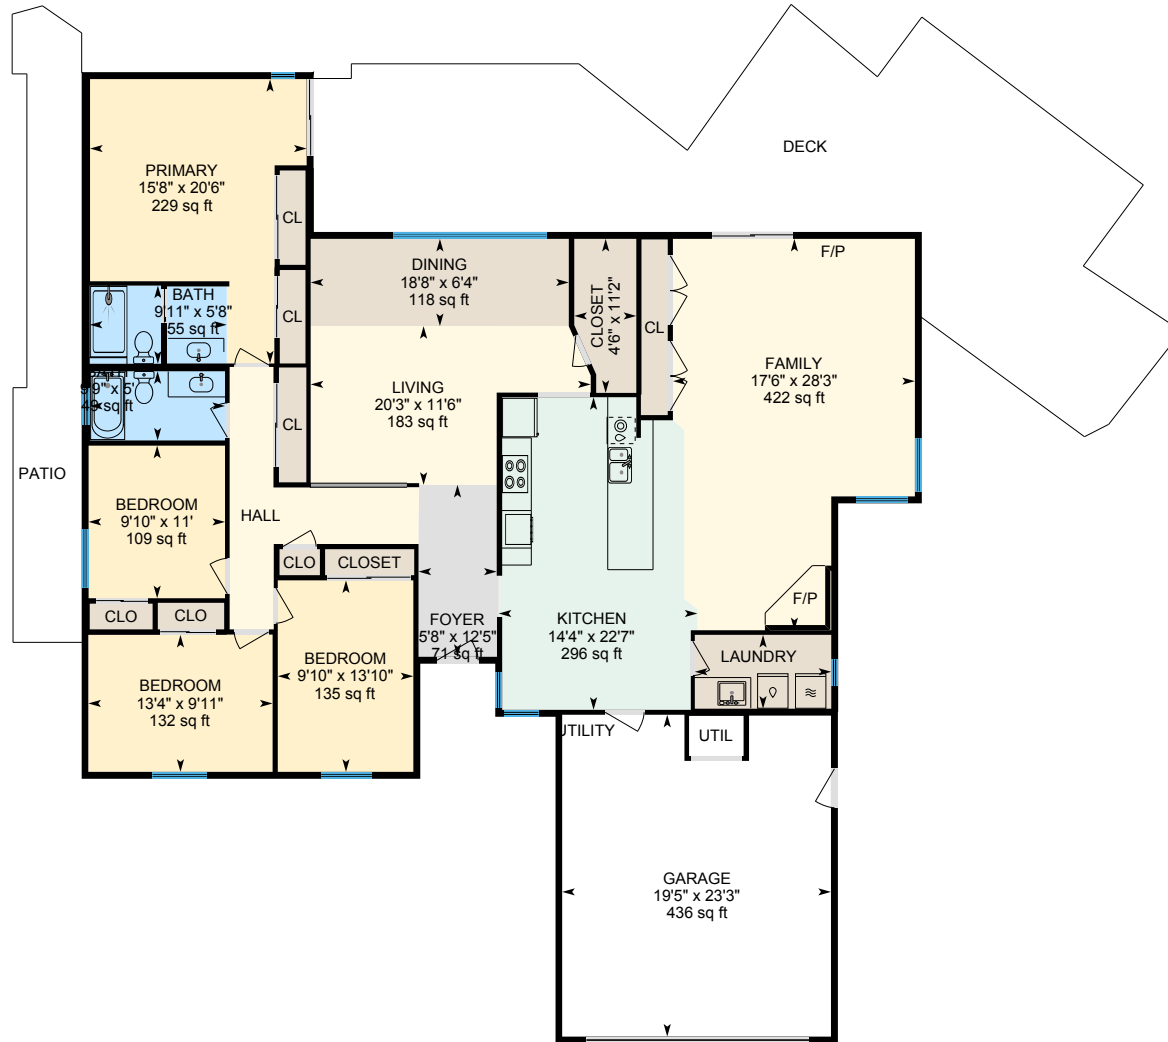

# 2120 Eastwood Ct, Modesto, CA

Main Floor Finished Area 2308.57 sq ft  
Unfinished Area 484.44 sq ft

PREPARED: 2024/09/05

White regions are excluded from total floor area in iGUIDE floor plans. All room dimensions and floor areas must be considered approximate and are subject to independent verification.

# 2120 Eastwood Ct, Modesto, CA

Rec Room Finished Area N/A  
Unfinished Area N/A

REC ROOM  
23'6" x 15'6"  
348 sq ft

PREPARED: 2024/09/05