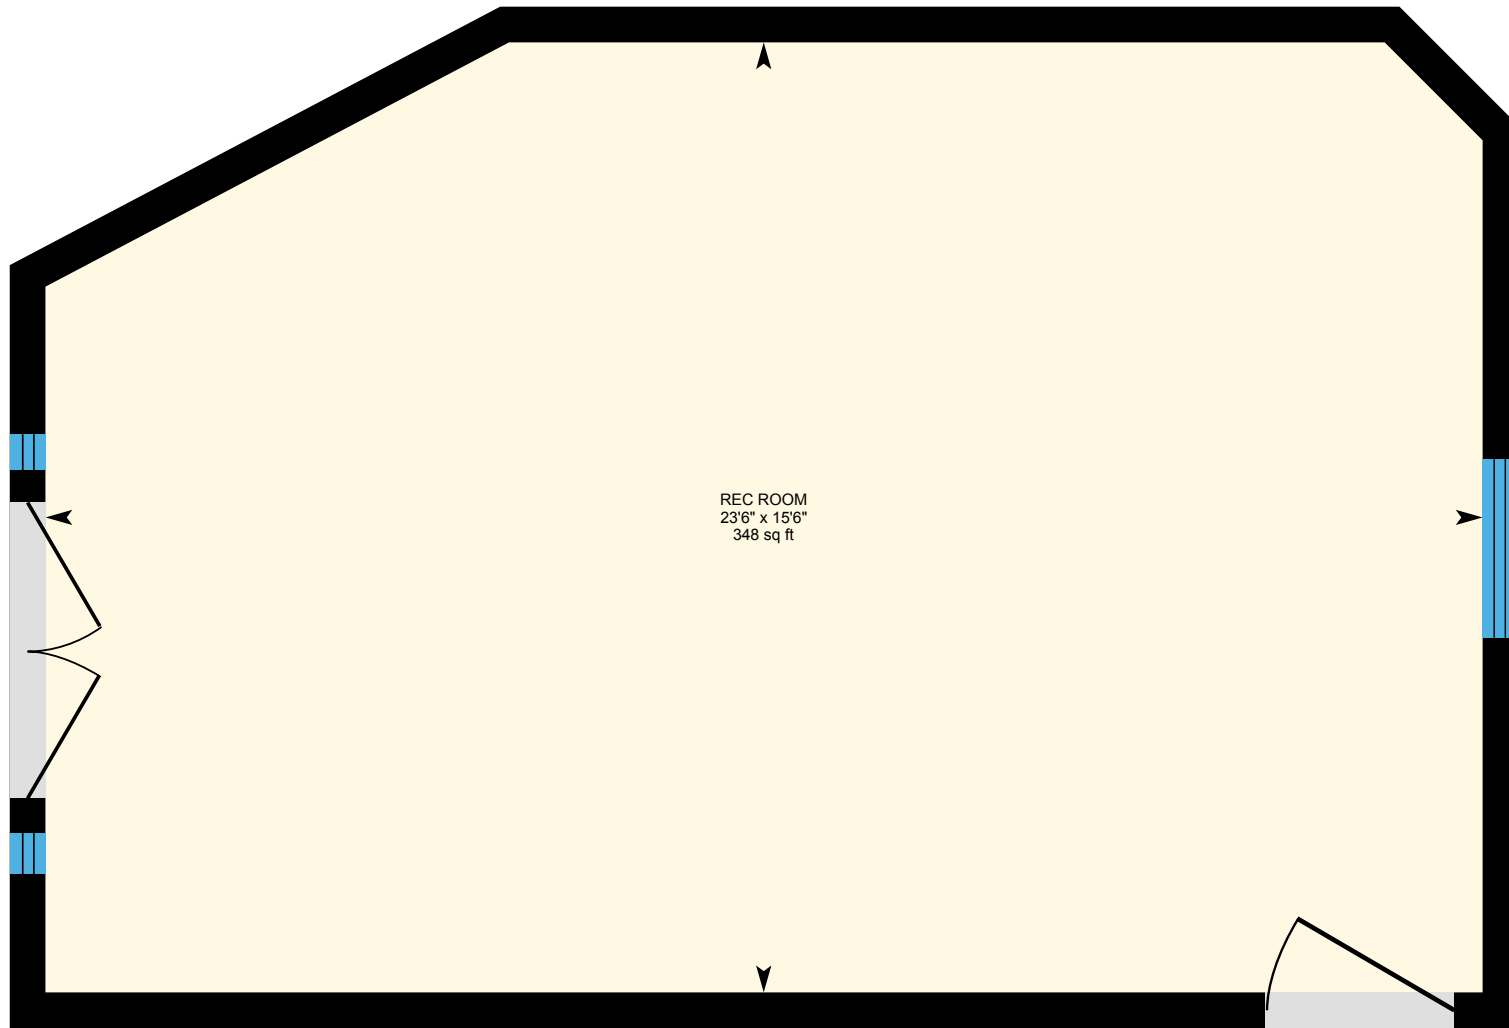

# 2120 Eastwood Ct, Modesto, CA

Main Floor Finished Area 2308.57 sq ft  
Unfinished Area 484.44 sq ft

PREPARED: 2024/09/05

White regions are excluded from total floor area in iGUIDE floor plans. All room dimensions and floor areas must be considered approximate and are subject to independent verification.

# 2120 Eastwood Ct, Modesto, CA

Rec Room Finished Area N/A  
Unfinished Area N/A

REC ROOM  
23'6" x 15'6"  
348 sq ft

PREPARED: 2024/09/05