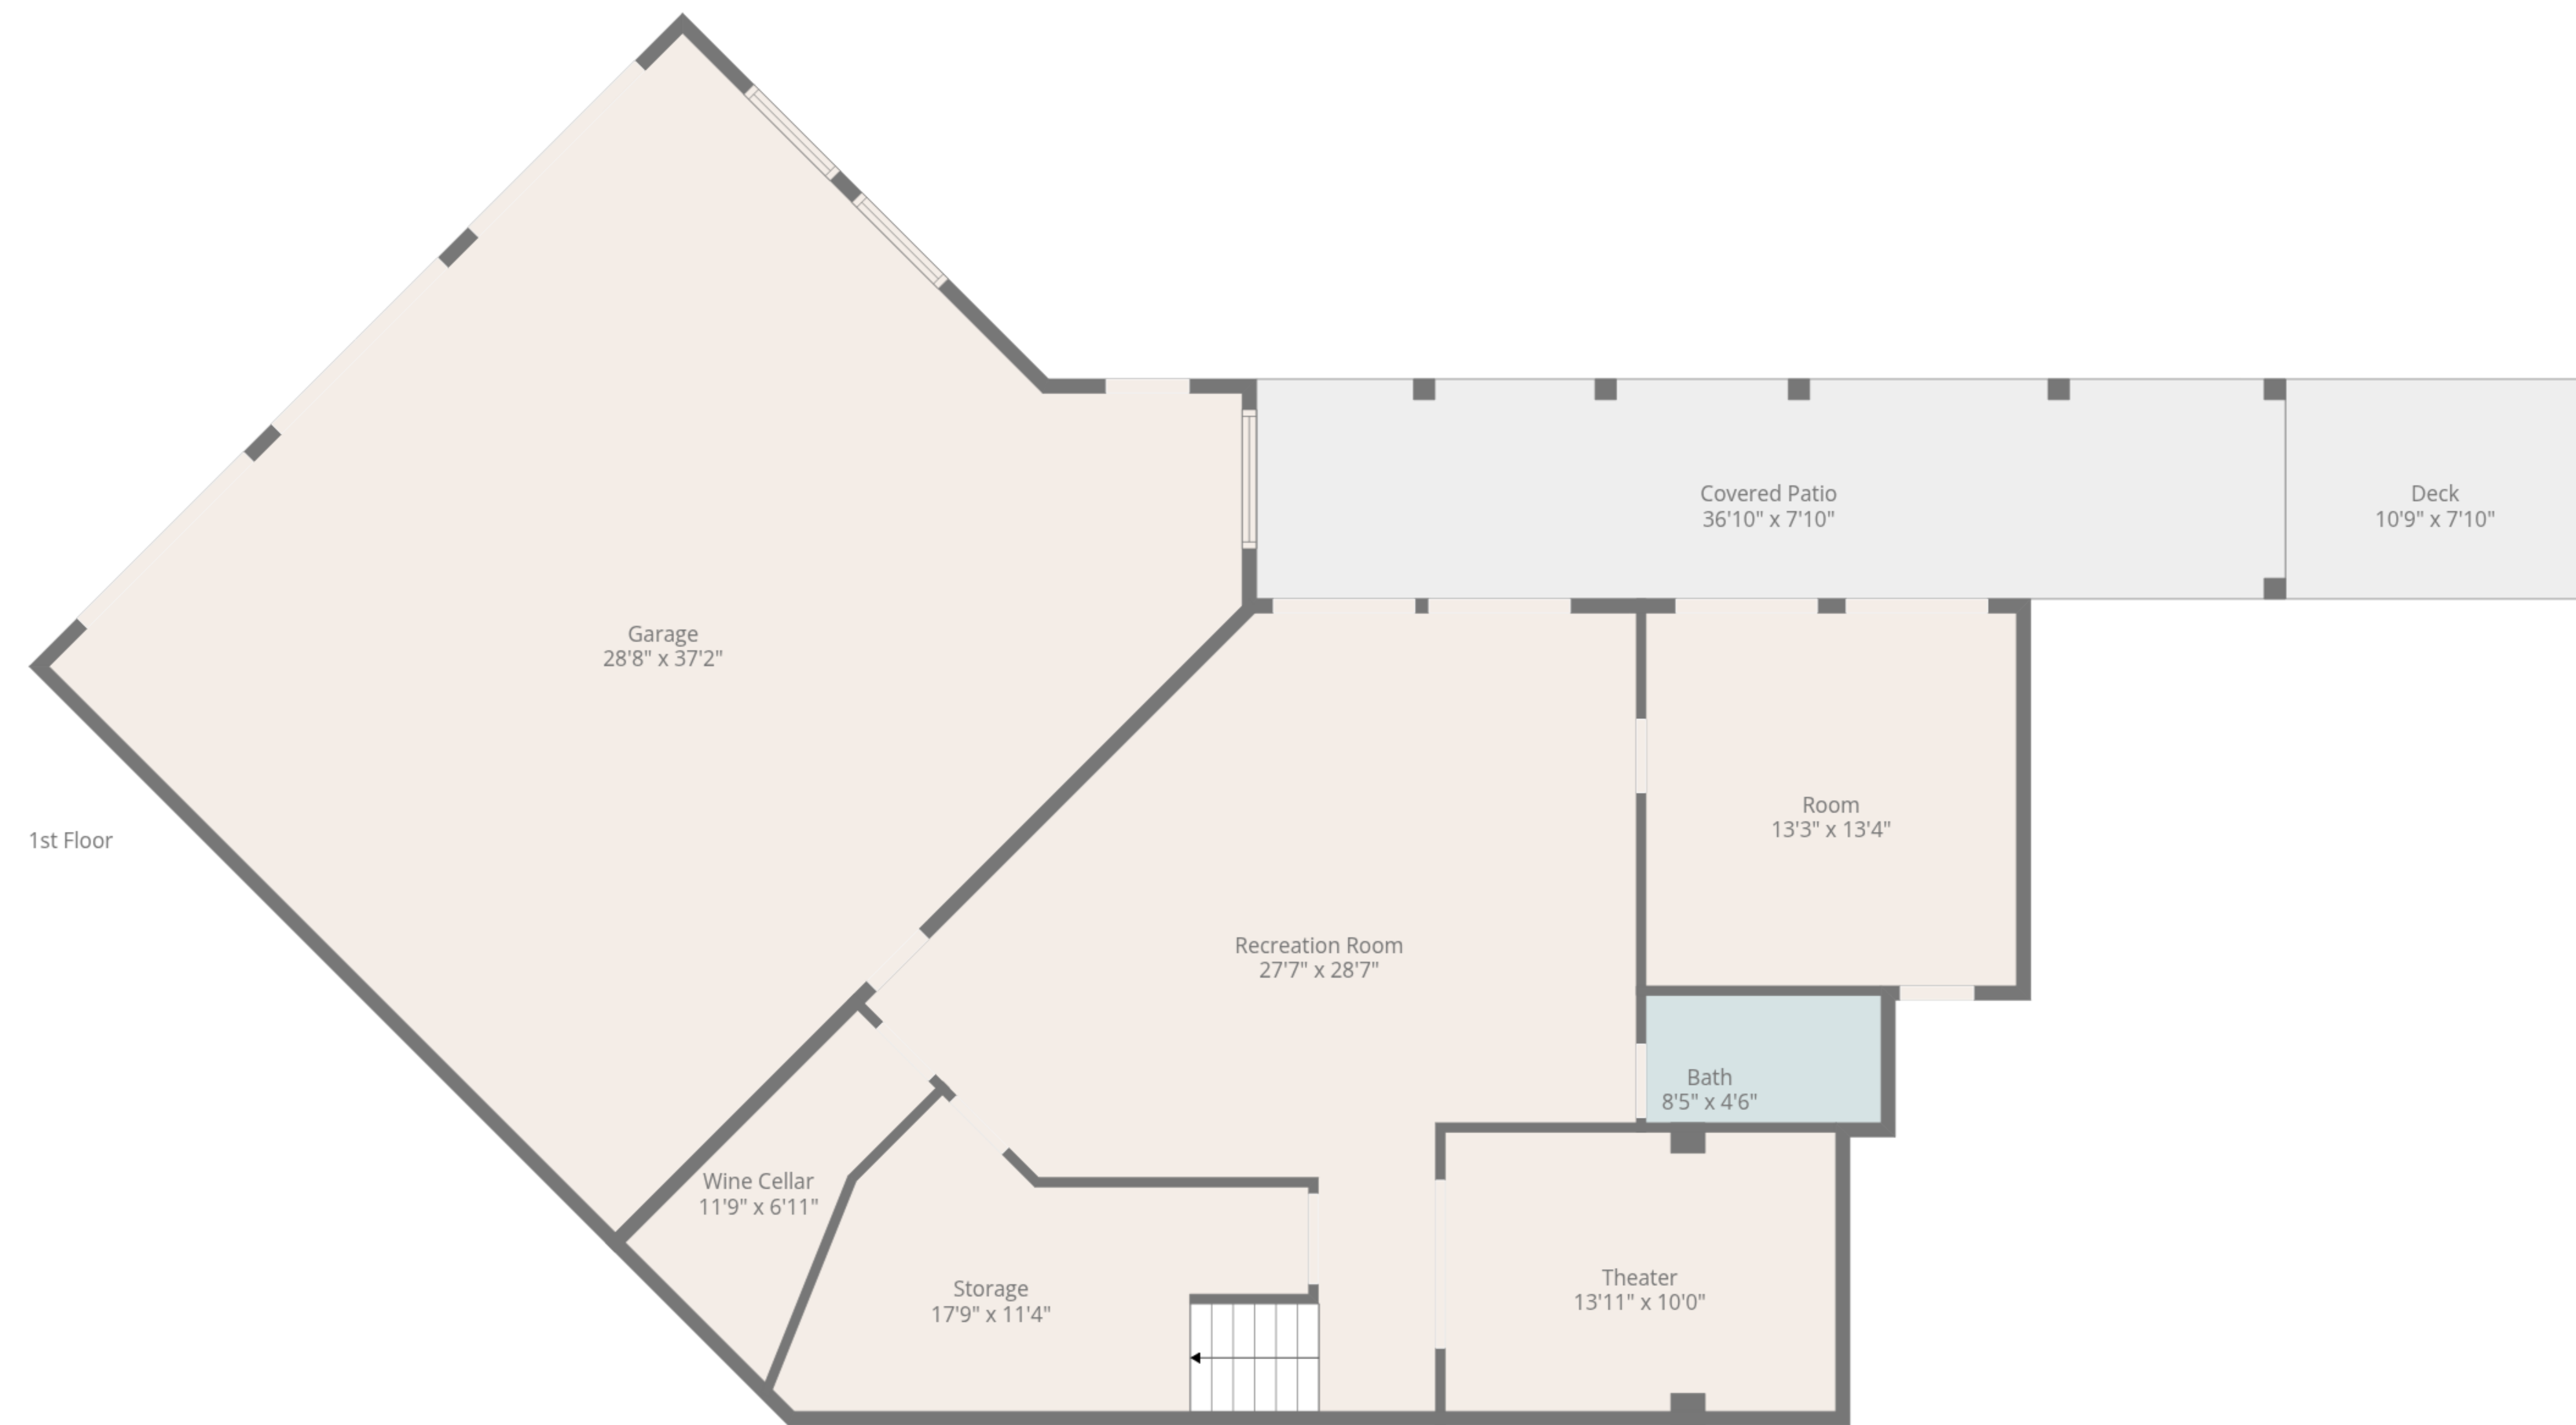

Total: 3980 sq. ft

1st Floor: 1869 sq. Ft, 2nd Floor: 2111 sq. ft

Excluded Areas: Covered Patio: 290 sq. Ft, Deck: 84 sq. Ft, Storage: 137 sq. Ft,
Balcony: 290 sq. Ft, Walls: 220 sq. ft

Total: 3980 sq. ft

1st Floor: 1869 sq. Ft, 2nd Floor: 2111 sq. ft

Excluded Areas: Covered Patio: 290 sq. Ft, Deck: 84 sq. Ft, Storage: 137 sq. Ft,
Balcony: 290 sq. Ft, Walls: 220 sq. ft

Total: 3980 sq. ft

1st Floor: 1869 sq. Ft, 2nd Floor: 2111 sq. ft

Excluded Areas: Covered Patio: 290 sq. Ft, Deck: 84 sq. Ft, Storage: 137 sq. Ft,
Balcony: 290 sq. Ft, Walls: 220 sq. ft