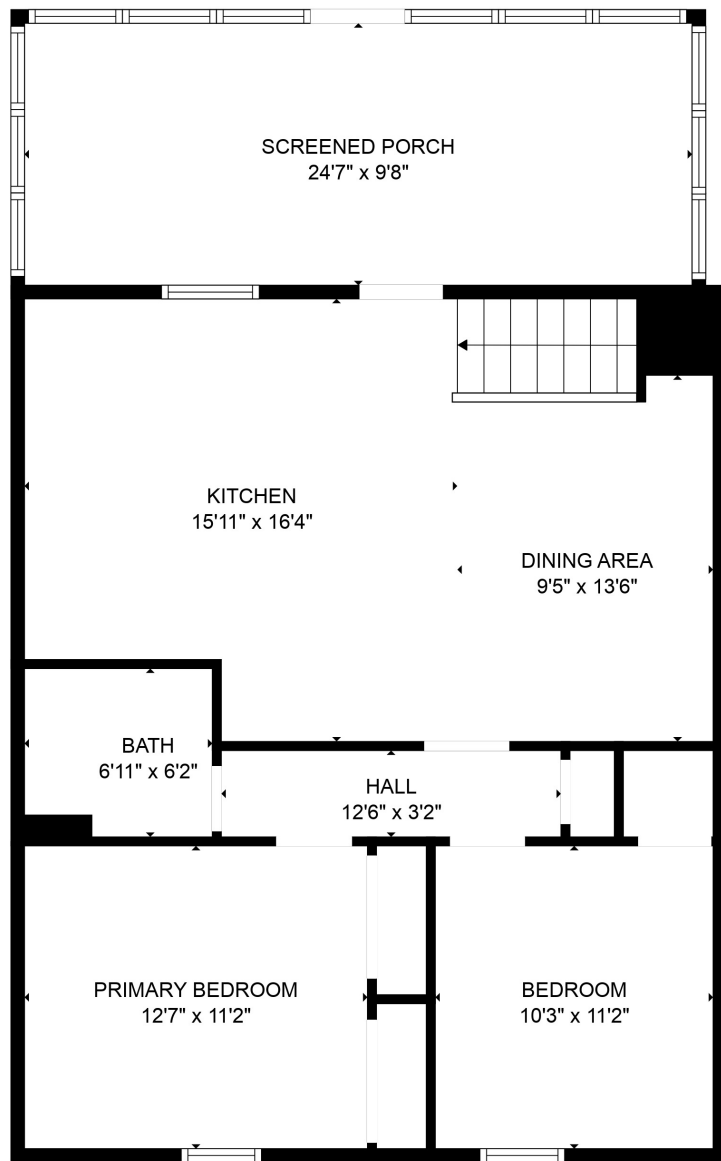

FLOOR 2

FLOOR 1

Total scanned area: 3752 sq. ft

SIZES AND DIMENSIONS ARE APPROXIMATE. ACTUAL MAY VARY.

Total scanned area: 3752 sq. ft

SIZES AND DIMENSIONS ARE APPROXIMATE. ACTUAL MAY VARY.

Total scanned area: 3752 sq. ft

SIZES AND DIMENSIONS ARE APPROXIMATE. ACTUAL MAY VARY.