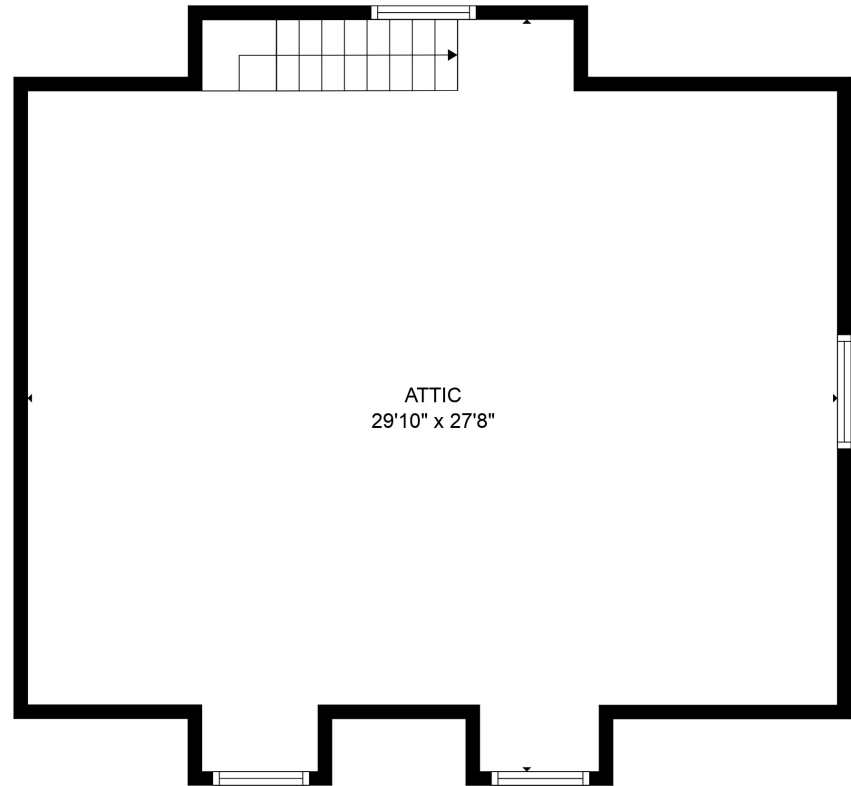

FLOOR 2

FLOOR 1

Total scanned area: 3752 sq. ft

SIZES AND DIMENSIONS ARE APPROXIMATE. ACTUAL MAY VARY.

Total scanned area: 3752 sq. ft

SIZES AND DIMENSIONS ARE APPROXIMATE. ACTUAL MAY VARY.

Total scanned area: 3752 sq. ft

SIZES AND DIMENSIONS ARE APPROXIMATE. ACTUAL MAY VARY.