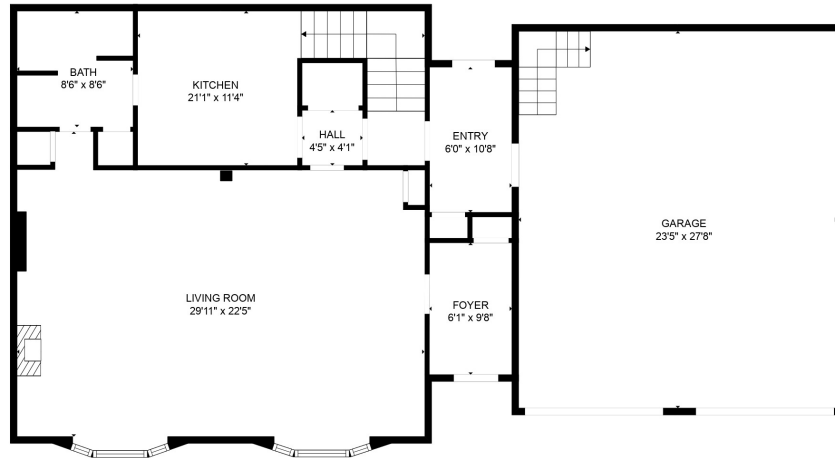

FLOOR 2

FLOOR 1

Total scanned area: 3752 sq. ft

SIZES AND DIMENSIONS ARE APPROXIMATE. ACTUAL MAY VARY.

Total scanned area: 3752 sq. ft

SIZES AND DIMENSIONS ARE APPROXIMATE. ACTUAL MAY VARY.

Total scanned area: 3752 sq. ft

SIZES AND DIMENSIONS ARE APPROXIMATE. ACTUAL MAY VARY.