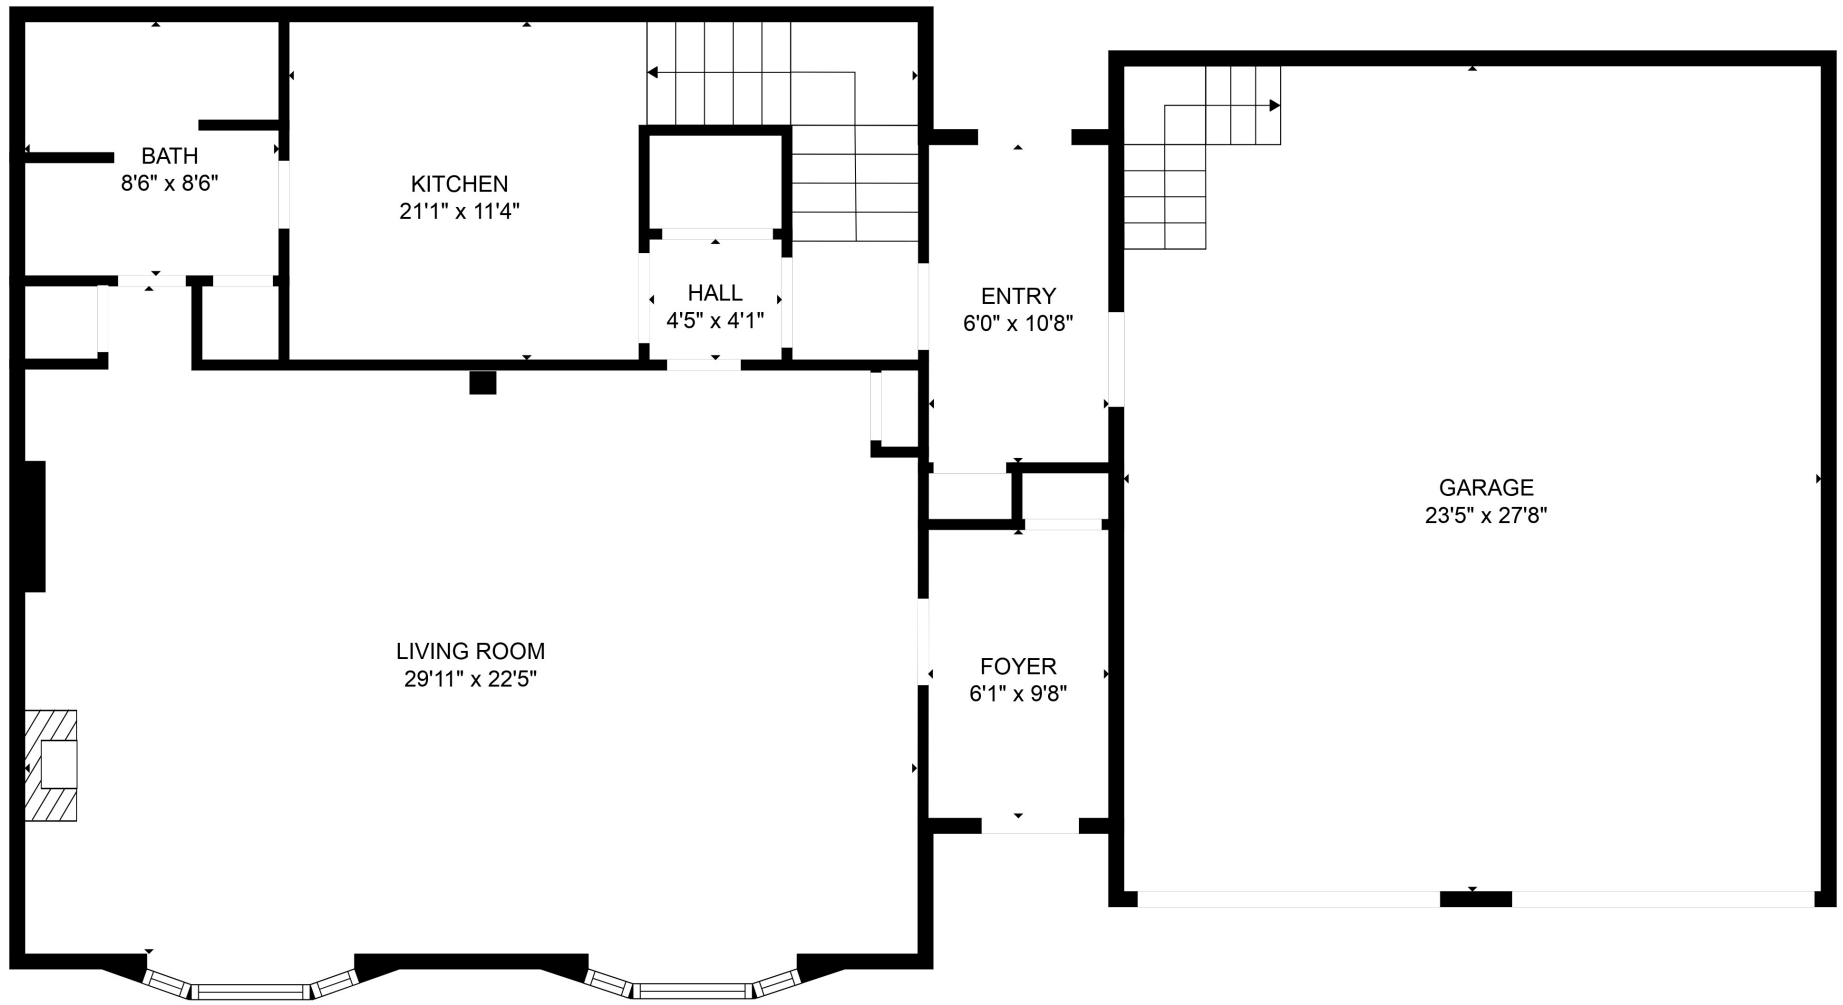

FLOOR 2

FLOOR 1

Total scanned area: 3752 sq. ft

SIZES AND DIMENSIONS ARE APPROXIMATE. ACTUAL MAY VARY.

Total scanned area: 3752 sq. ft

SIZES AND DIMENSIONS ARE APPROXIMATE. ACTUAL MAY VARY.

Total scanned area: 3752 sq. ft

SIZES AND DIMENSIONS ARE APPROXIMATE. ACTUAL MAY VARY.