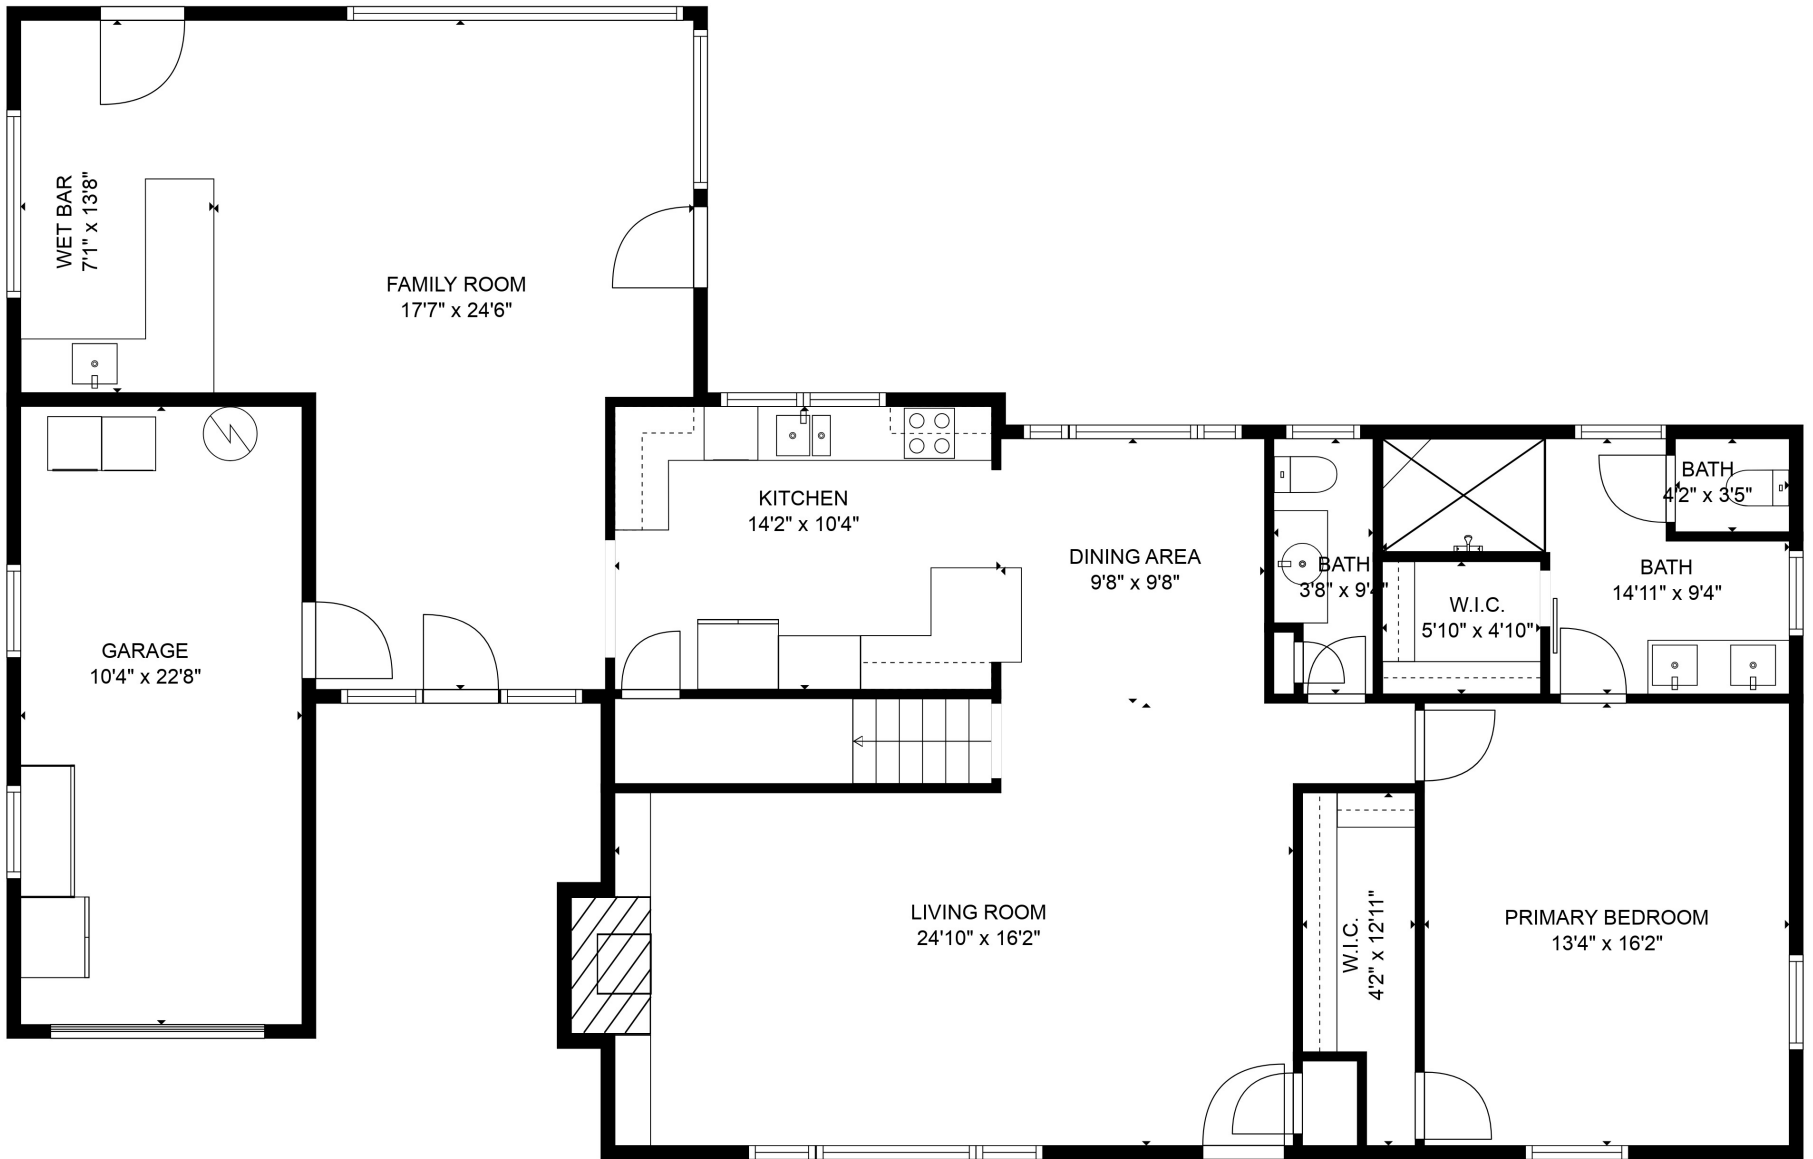

FLOOR 2

FLOOR 1

GROSS INTERNAL AREA  
 FLOOR 1: 1821 sq. ft, FLOOR 2: 645 sq. ft  
 EXCLUDED AREAS: FIREPLACE: 6 sq. ft  
 TOTAL: 2466 sq. ft  
 SIZES AND DIMENSIONS ARE APPROXIMATE, ACTUAL MAY VARY.

ROOM  
26'2" x 14'0"

BATH  
10'3" x 6'8"

BEDROOM  
18'2" x 15'5"

GROSS INTERNAL AREA  
FLOOR 1: 1821 sq. ft, FLOOR 2: 645 sq. ft  
EXCLUDED AREAS: FIREPLACE: 6 sq. ft  
TOTAL: 2466 sq. ft  
SIZES AND DIMENSIONS ARE APPROXIMATE, ACTUAL MAY VARY.

GROSS INTERNAL AREA  
 FLOOR 1: 1821 sq. ft, FLOOR 2: 645 sq. ft  
 EXCLUDED AREAS: FIREPLACE: 6 sq. ft  
 TOTAL: 2466 sq. ft  
 SIZES AND DIMENSIONS ARE APPROXIMATE, ACTUAL MAY VARY.