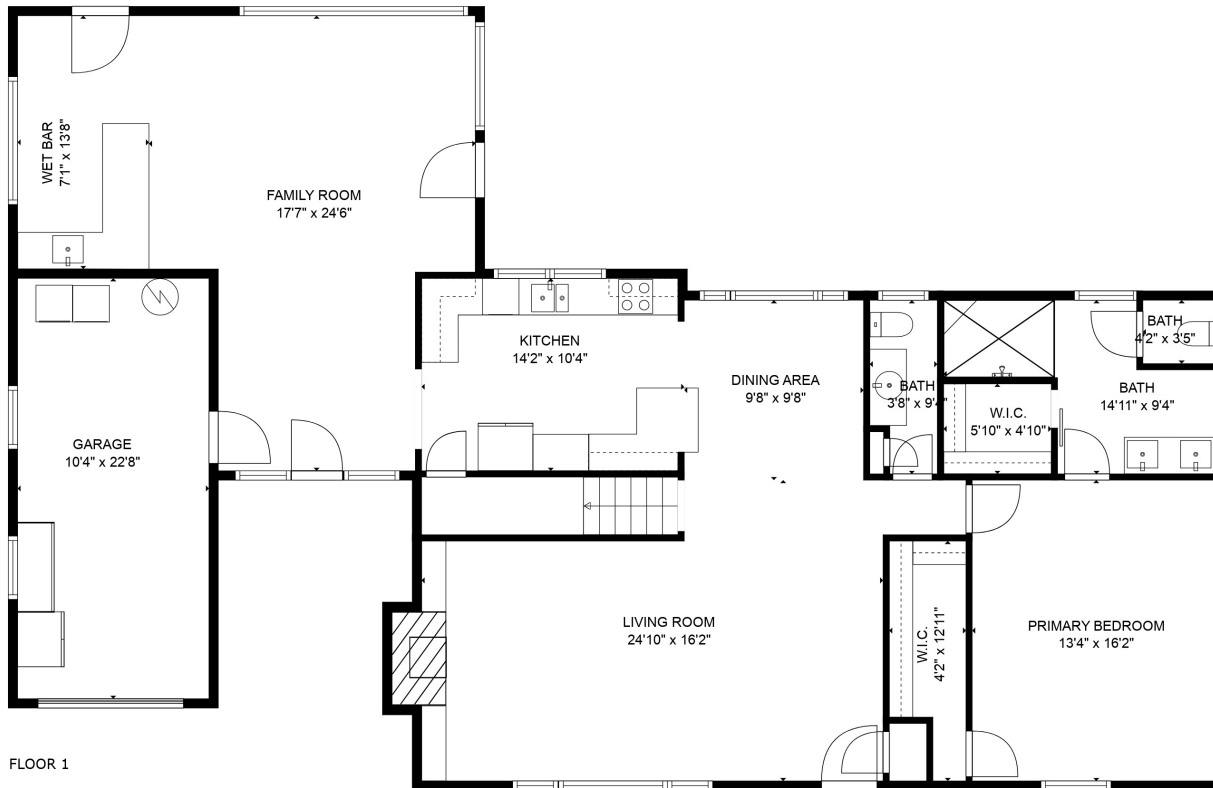

FLOOR 2

FLOOR 1

GROSS INTERNAL AREA  
 FLOOR 1: 1821 sq. ft, FLOOR 2: 645 sq. ft  
 EXCLUDED AREAS: FIREPLACE: 6 sq. ft  
 TOTAL: 2466 sq. ft  
 SIZES AND DIMENSIONS ARE APPROXIMATE, ACTUAL MAY VARY.

ROOM  
26'2" x 14'0"

BATH  
10'3" x 6'8"

BEDROOM  
18'2" x 15'5"

GROSS INTERNAL AREA  
FLOOR 1: 1821 sq. ft, FLOOR 2: 645 sq. ft  
EXCLUDED AREAS: FIREPLACE: 6 sq. ft  
TOTAL: 2466 sq. ft  
SIZES AND DIMENSIONS ARE APPROXIMATE, ACTUAL MAY VARY.

GROSS INTERNAL AREA  
 FLOOR 1: 1821 sq. ft, FLOOR 2: 645 sq. ft  
 EXCLUDED AREAS: FIREPLACE: 6 sq. ft  
 TOTAL: 2466 sq. ft  
 SIZES AND DIMENSIONS ARE APPROXIMATE, ACTUAL MAY VARY.