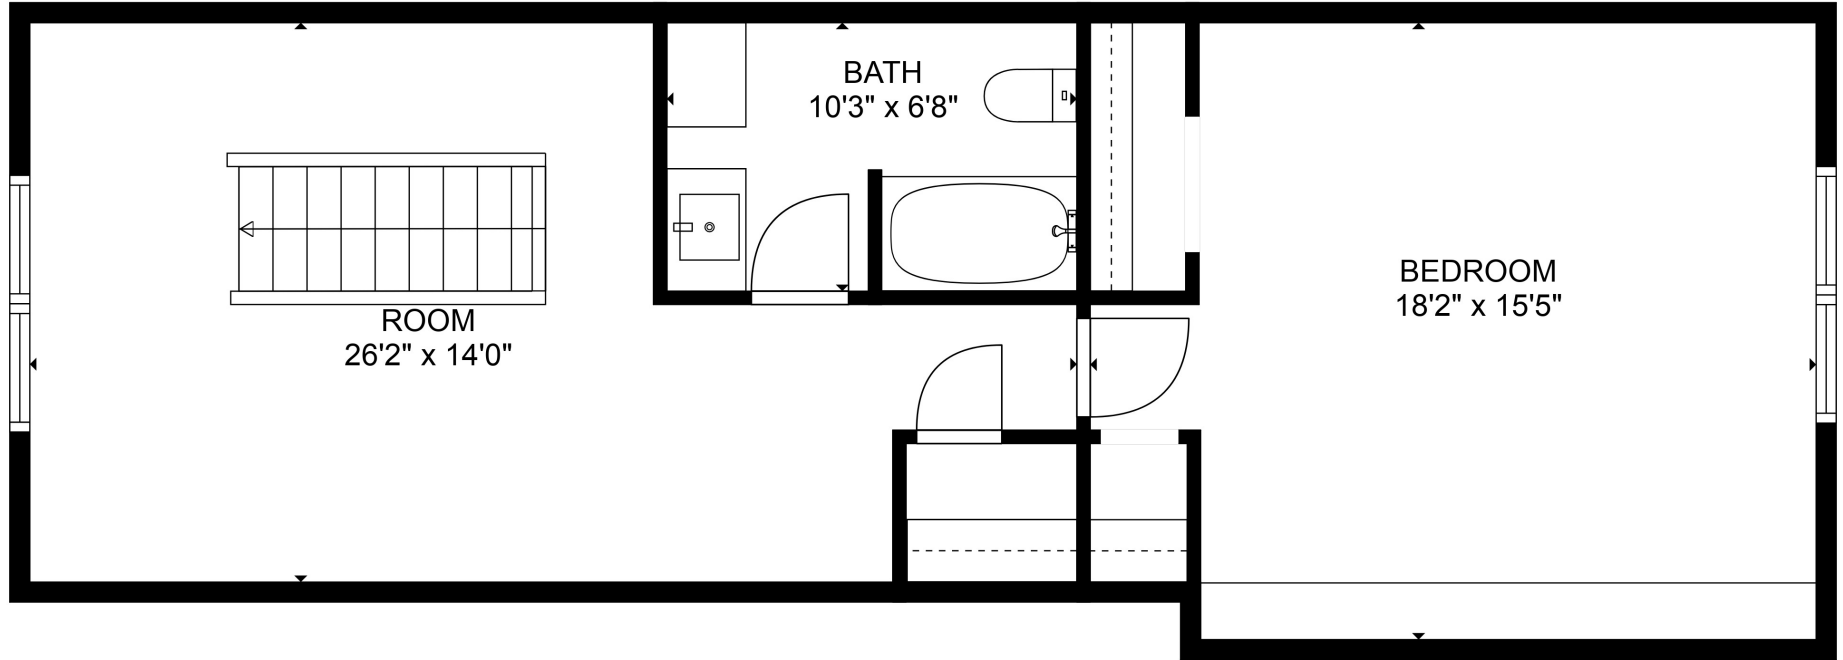

FLOOR 2

FLOOR 1

GROSS INTERNAL AREA  
 FLOOR 1: 1821 sq. ft, FLOOR 2: 645 sq. ft  
 EXCLUDED AREAS: FIREPLACE: 6 sq. ft  
 TOTAL: 2466 sq. ft  
 SIZES AND DIMENSIONS ARE APPROXIMATE, ACTUAL MAY VARY.

ROOM  
26'2" x 14'0"

BATH  
10'3" x 6'8"

BEDROOM  
18'2" x 15'5"

GROSS INTERNAL AREA  
FLOOR 1: 1821 sq. ft, FLOOR 2: 645 sq. ft  
EXCLUDED AREAS: FIREPLACE: 6 sq. ft  
TOTAL: 2466 sq. ft  
SIZES AND DIMENSIONS ARE APPROXIMATE, ACTUAL MAY VARY.

GROSS INTERNAL AREA  
 FLOOR 1: 1821 sq. ft, FLOOR 2: 645 sq. ft  
 EXCLUDED AREAS: FIREPLACE: 6 sq. ft  
 TOTAL: 2466 sq. ft  
 SIZES AND DIMENSIONS ARE APPROXIMATE, ACTUAL MAY VARY.