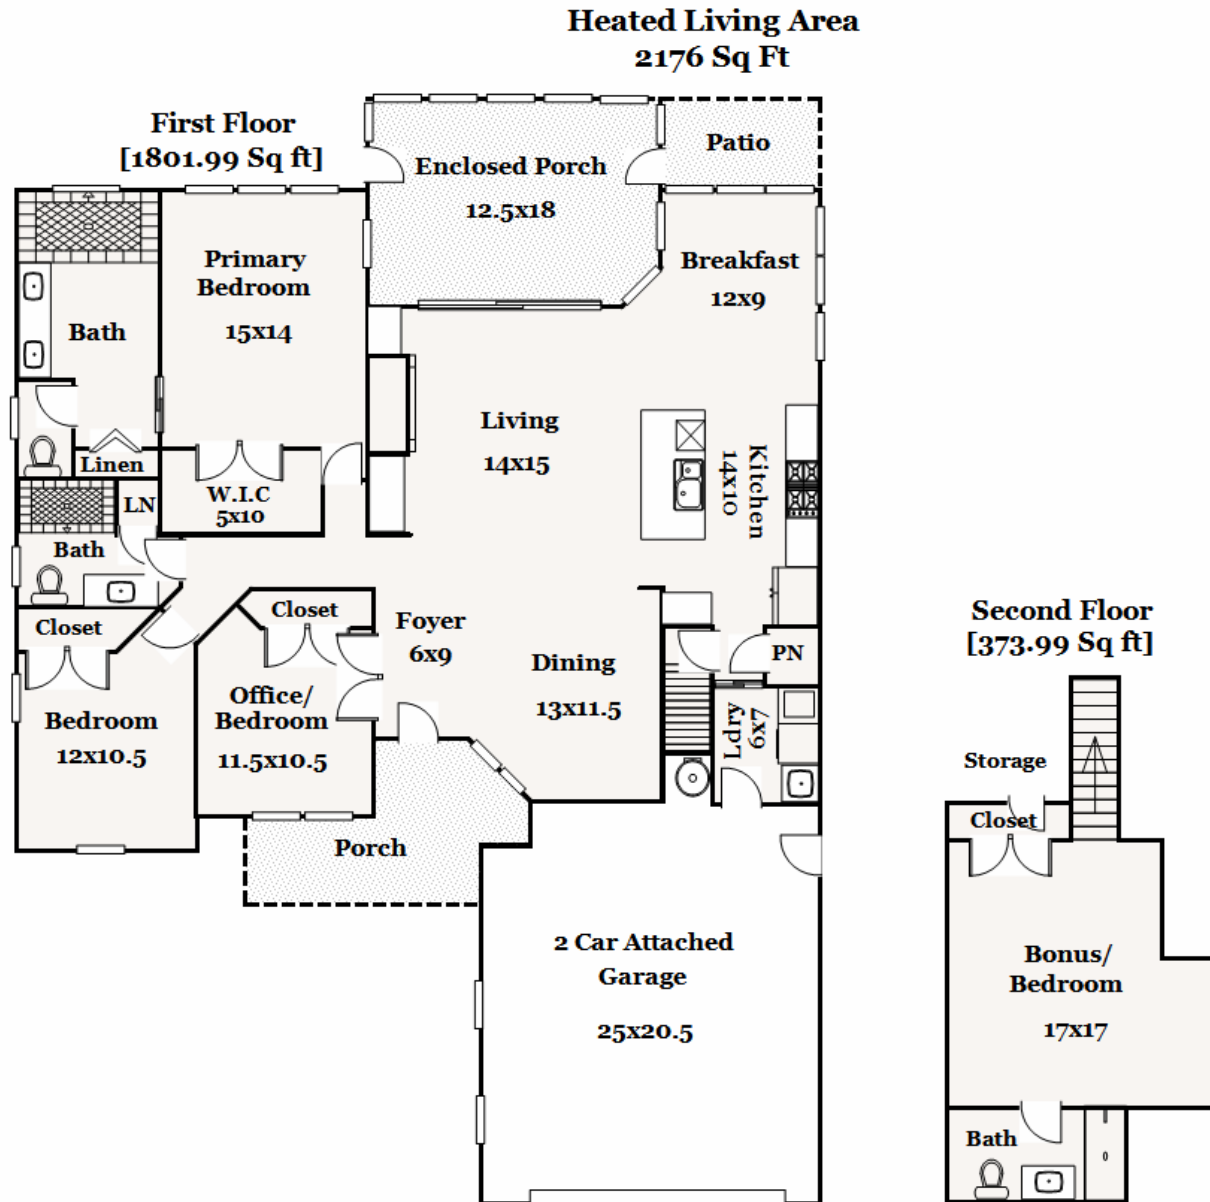

3521 Sanderling Drive

Note: This floor plan is for illustration purposes only. All measurements are rounded. Square footage was calculated based on the ANSI measurement standard. Floor plan produced by Precision Home Measuring (910) 620-9711