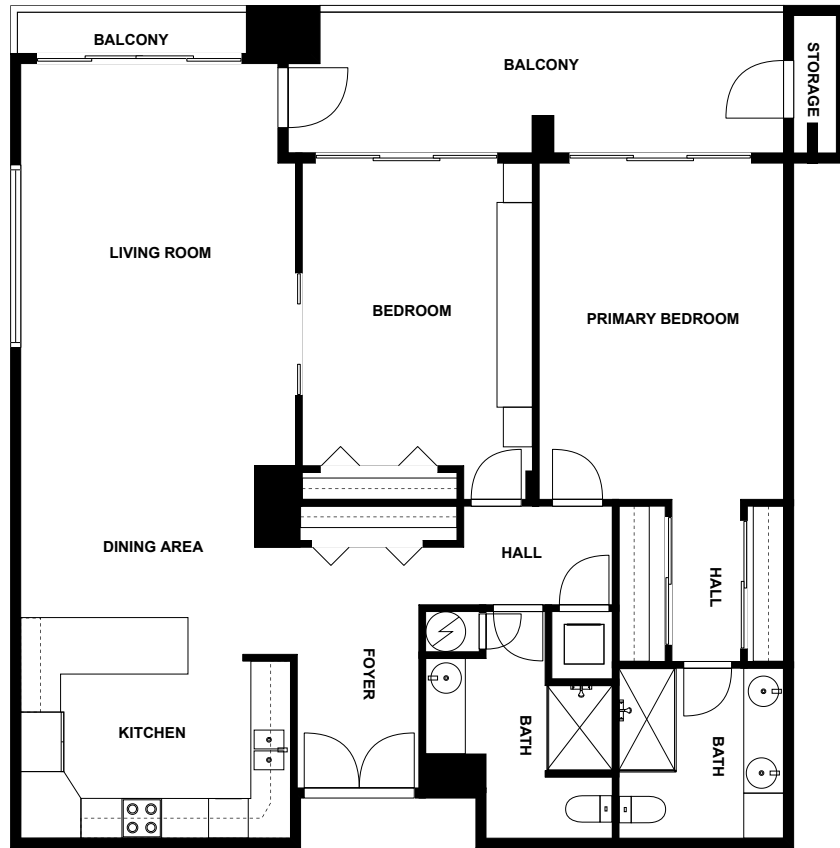

## Highlights

1 Kitchen

1 Living room

2 Bedroom

2 Bath

17 Doors

1 Windows

# Floor plan

fvm

SIZES AND DIMENSIONS ARE APPROXIMATE, ACTUAL MAY VARY.

## Appendix 1: Data sheet

|                       |                   |                      |
|-----------------------|-------------------|----------------------|
| Bath - 2              | Bedroom - 2       | Bedroom - Master - 1 |
| Storage - 1           | LivingRoom - 1    | Kitchen - 1          |
| Dining - 1            | Dining - Open - 1 | Hall - 2             |
| Entry - 1             | Entry - Foyer - 1 | Outdoor - 2          |
| Outdoor - Balcony - 2 |                   |                      |