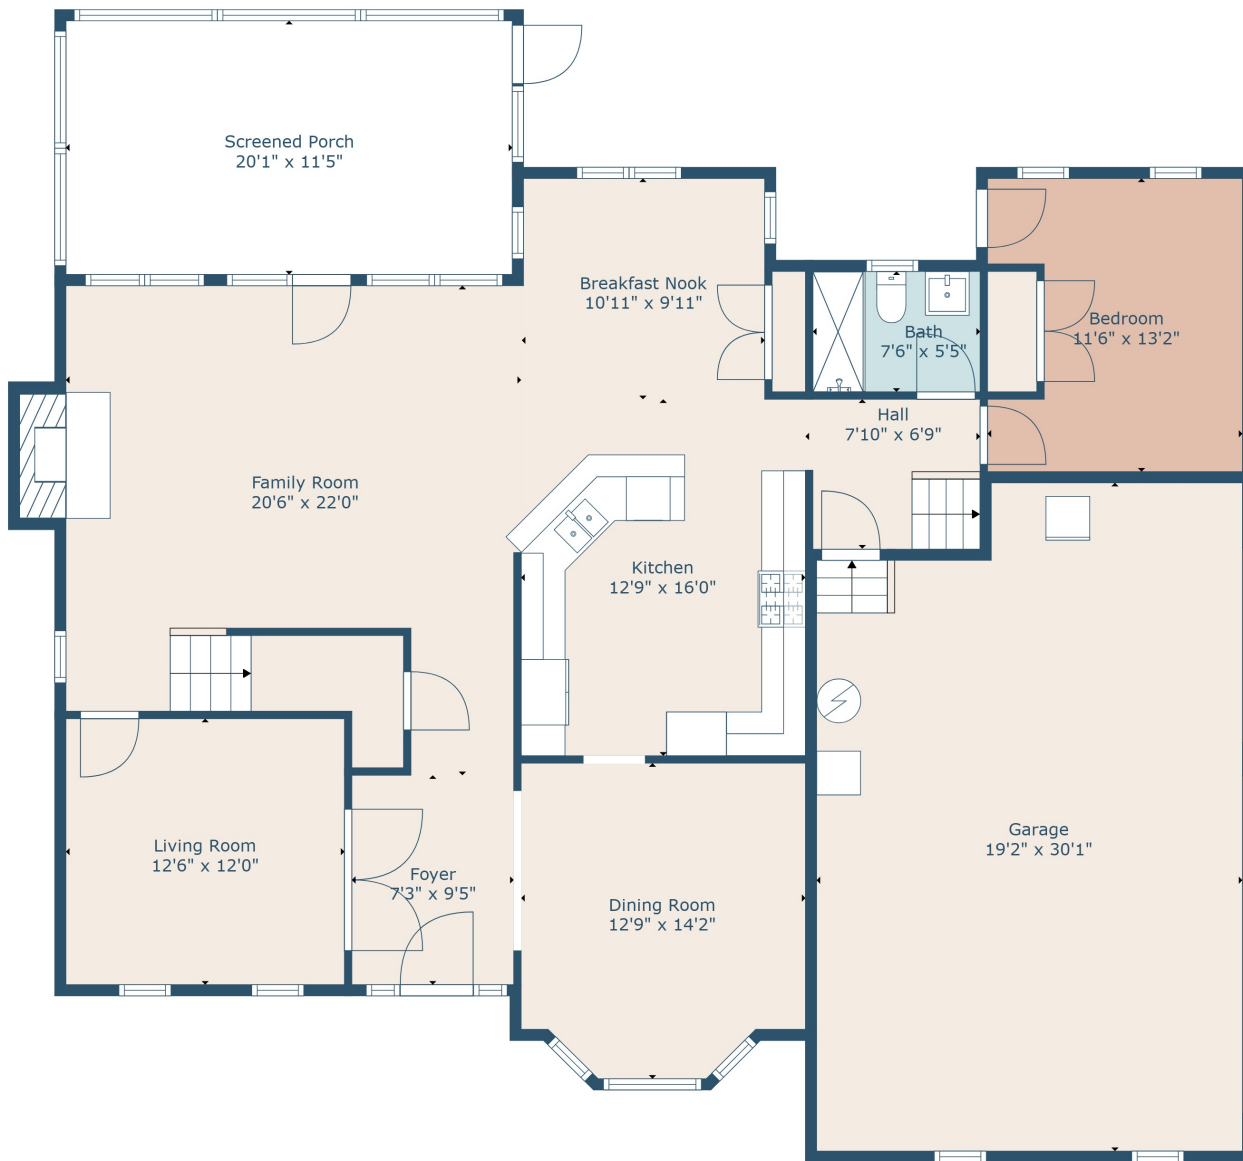

**TOTAL: 3277 sq. ft**  
 FLOOR 1: 1396 sq. ft, FLOOR 2: 1881 sq. ft  
 EXCLUDED AREAS: GARAGE: 548 sq. ft, SCREENED PORCH: 229 sq. ft, FIREPLACE: 9 sq. ft,  
 OPEN TO BELOW: 55 sq. ft

Measurements Are Calculated By Cubicasa Technology. Deemed Highly Reliable But Not Guaranteed.