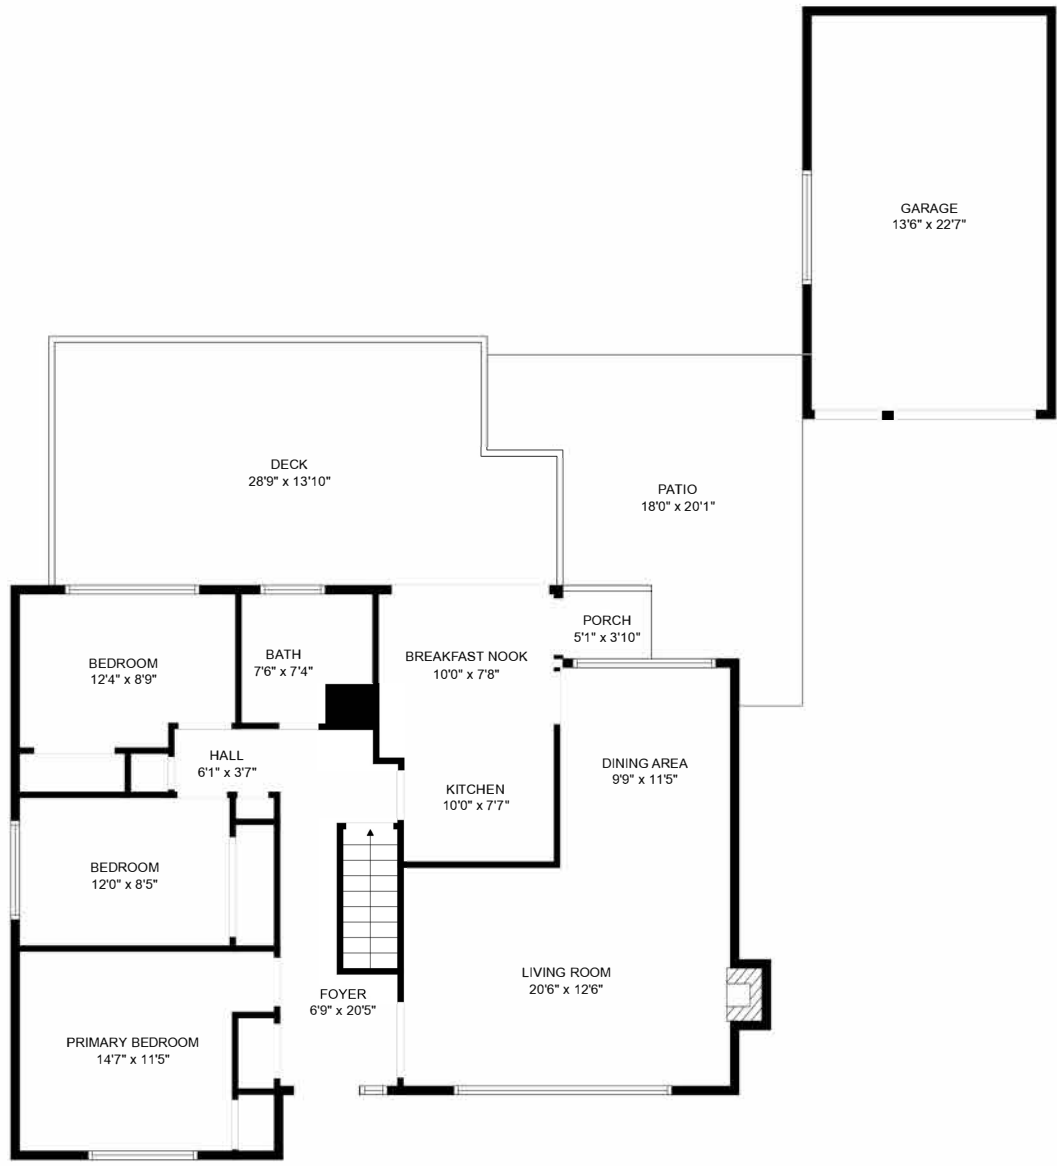

Estimated areas

FLOOR 1 : 1301 sq. ft

FLOOR 2 : 1304 sq. ft

TOTAL : 2605 sq. ft