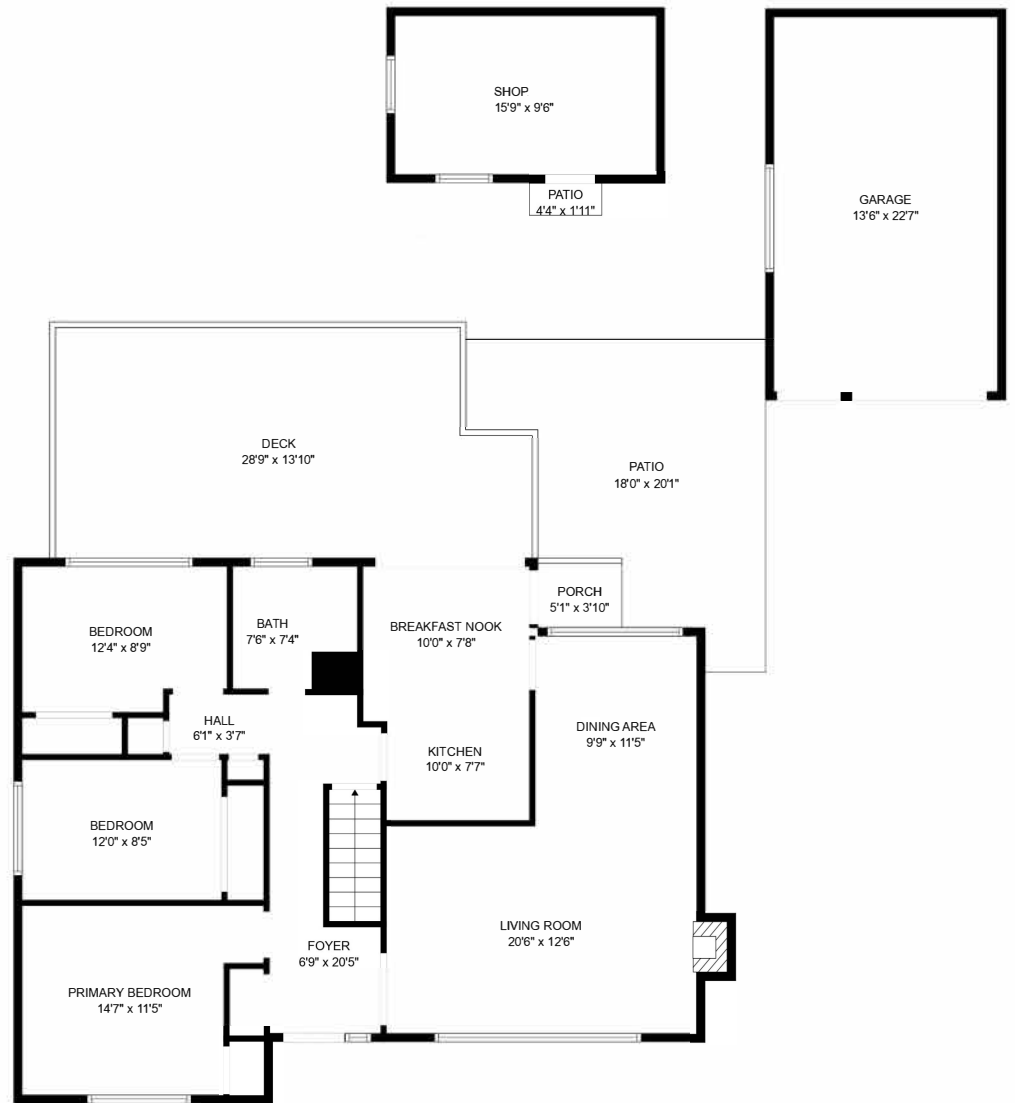

FLOOR 1

FLOOR 2

Estimated areas

FLOOR 1 : 1301 sq. ft
 FLOOR 2 : 1304 sq. ft
 TOTAL : 2605 sq. ft

Sizes and dimensions may have a slight variation from actual sizes. E&O Insured.

Estimated areas

FLOOR 1 : 1301 sq. ft

FLOOR 2 : 1304 sq. ft

TOTAL : 2605 sq. ft

Sizes and dimensions may have a slight variation from actual sizes. E&O Insured.

Estimated areas

FLOOR 1 : 1301 sq. ft

FLOOR 2 : 1304 sq. ft

TOTAL : 2605 sq. ft

Sizes and dimensions may have a slight variation from actual sizes. E&O Insured.