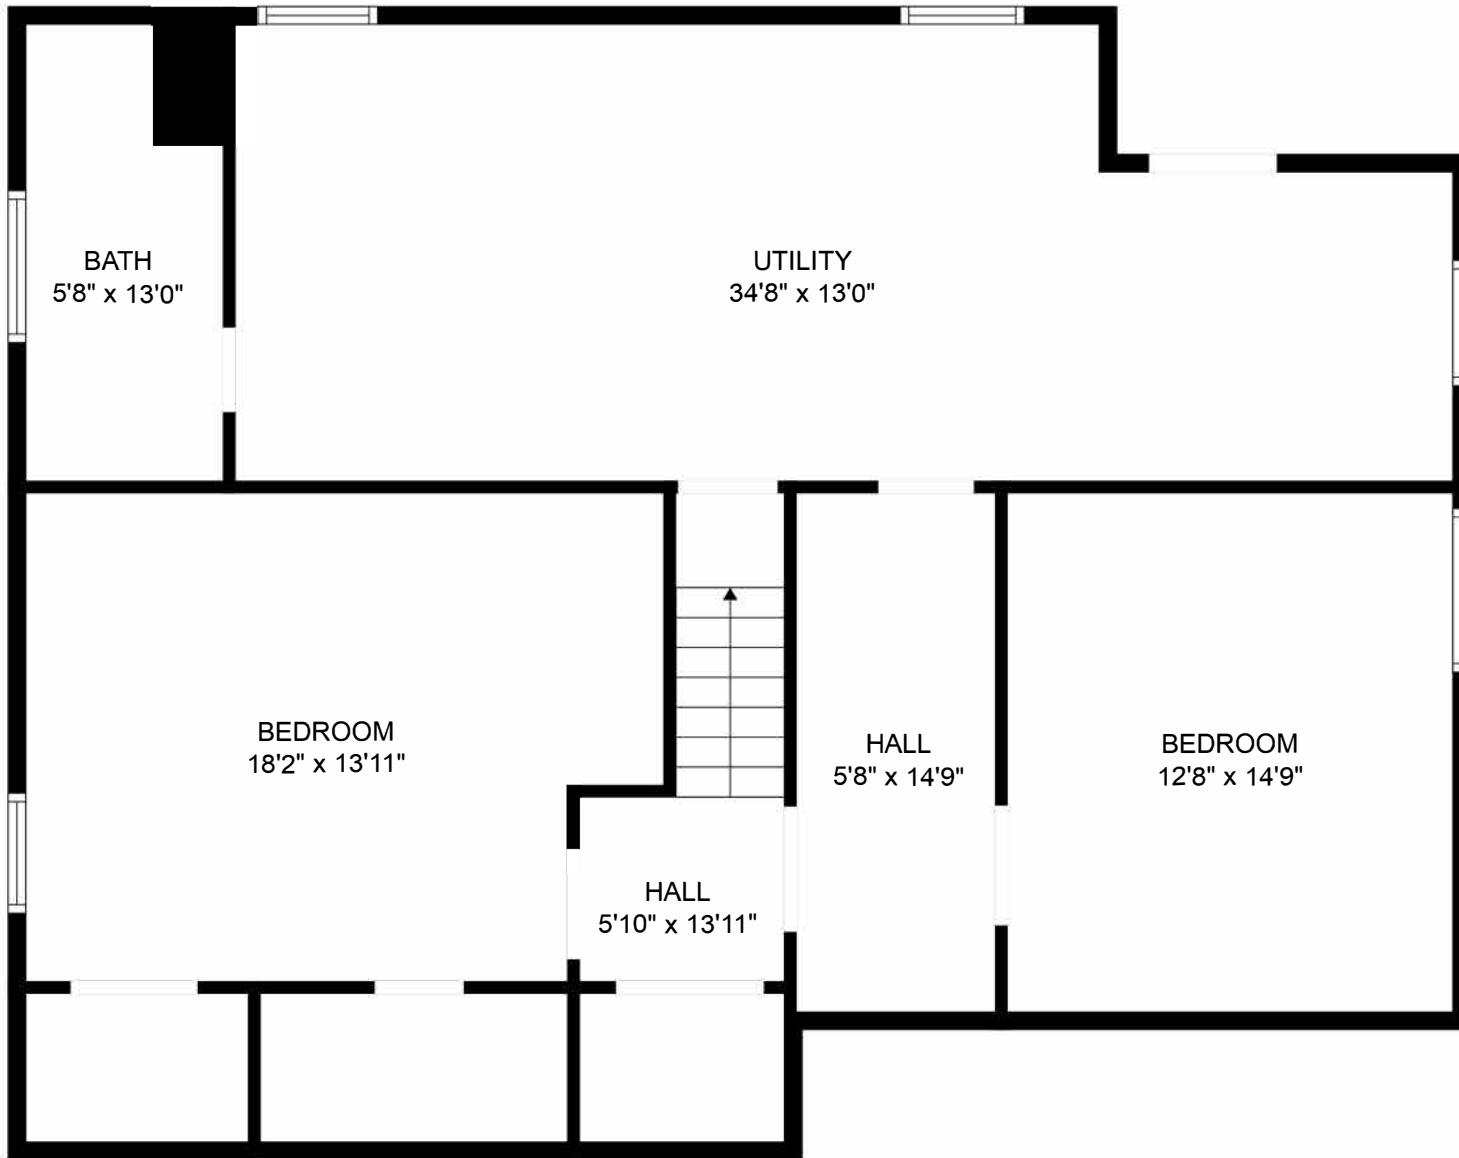

FLOOR 1

FLOOR 2

Estimated areas

FLOOR 1 : 1301 sq. ft
 FLOOR 2 : 1304 sq. ft
 TOTAL : 2605 sq. ft

Sizes and dimensions may have a slight variation from actual sizes. E&O Insured.

Estimated areas

FLOOR 1 : 1301 sq. ft

FLOOR 2 : 1304 sq. ft

TOTAL : 2605 sq. ft

Sizes and dimensions may have a slight variation from actual sizes. E&O Insured.

Estimated areas

FLOOR 1 : 1301 sq. ft

FLOOR 2 : 1304 sq. ft

TOTAL : 2605 sq. ft

Sizes and dimensions may have a slight variation from actual sizes. E&O Insured.