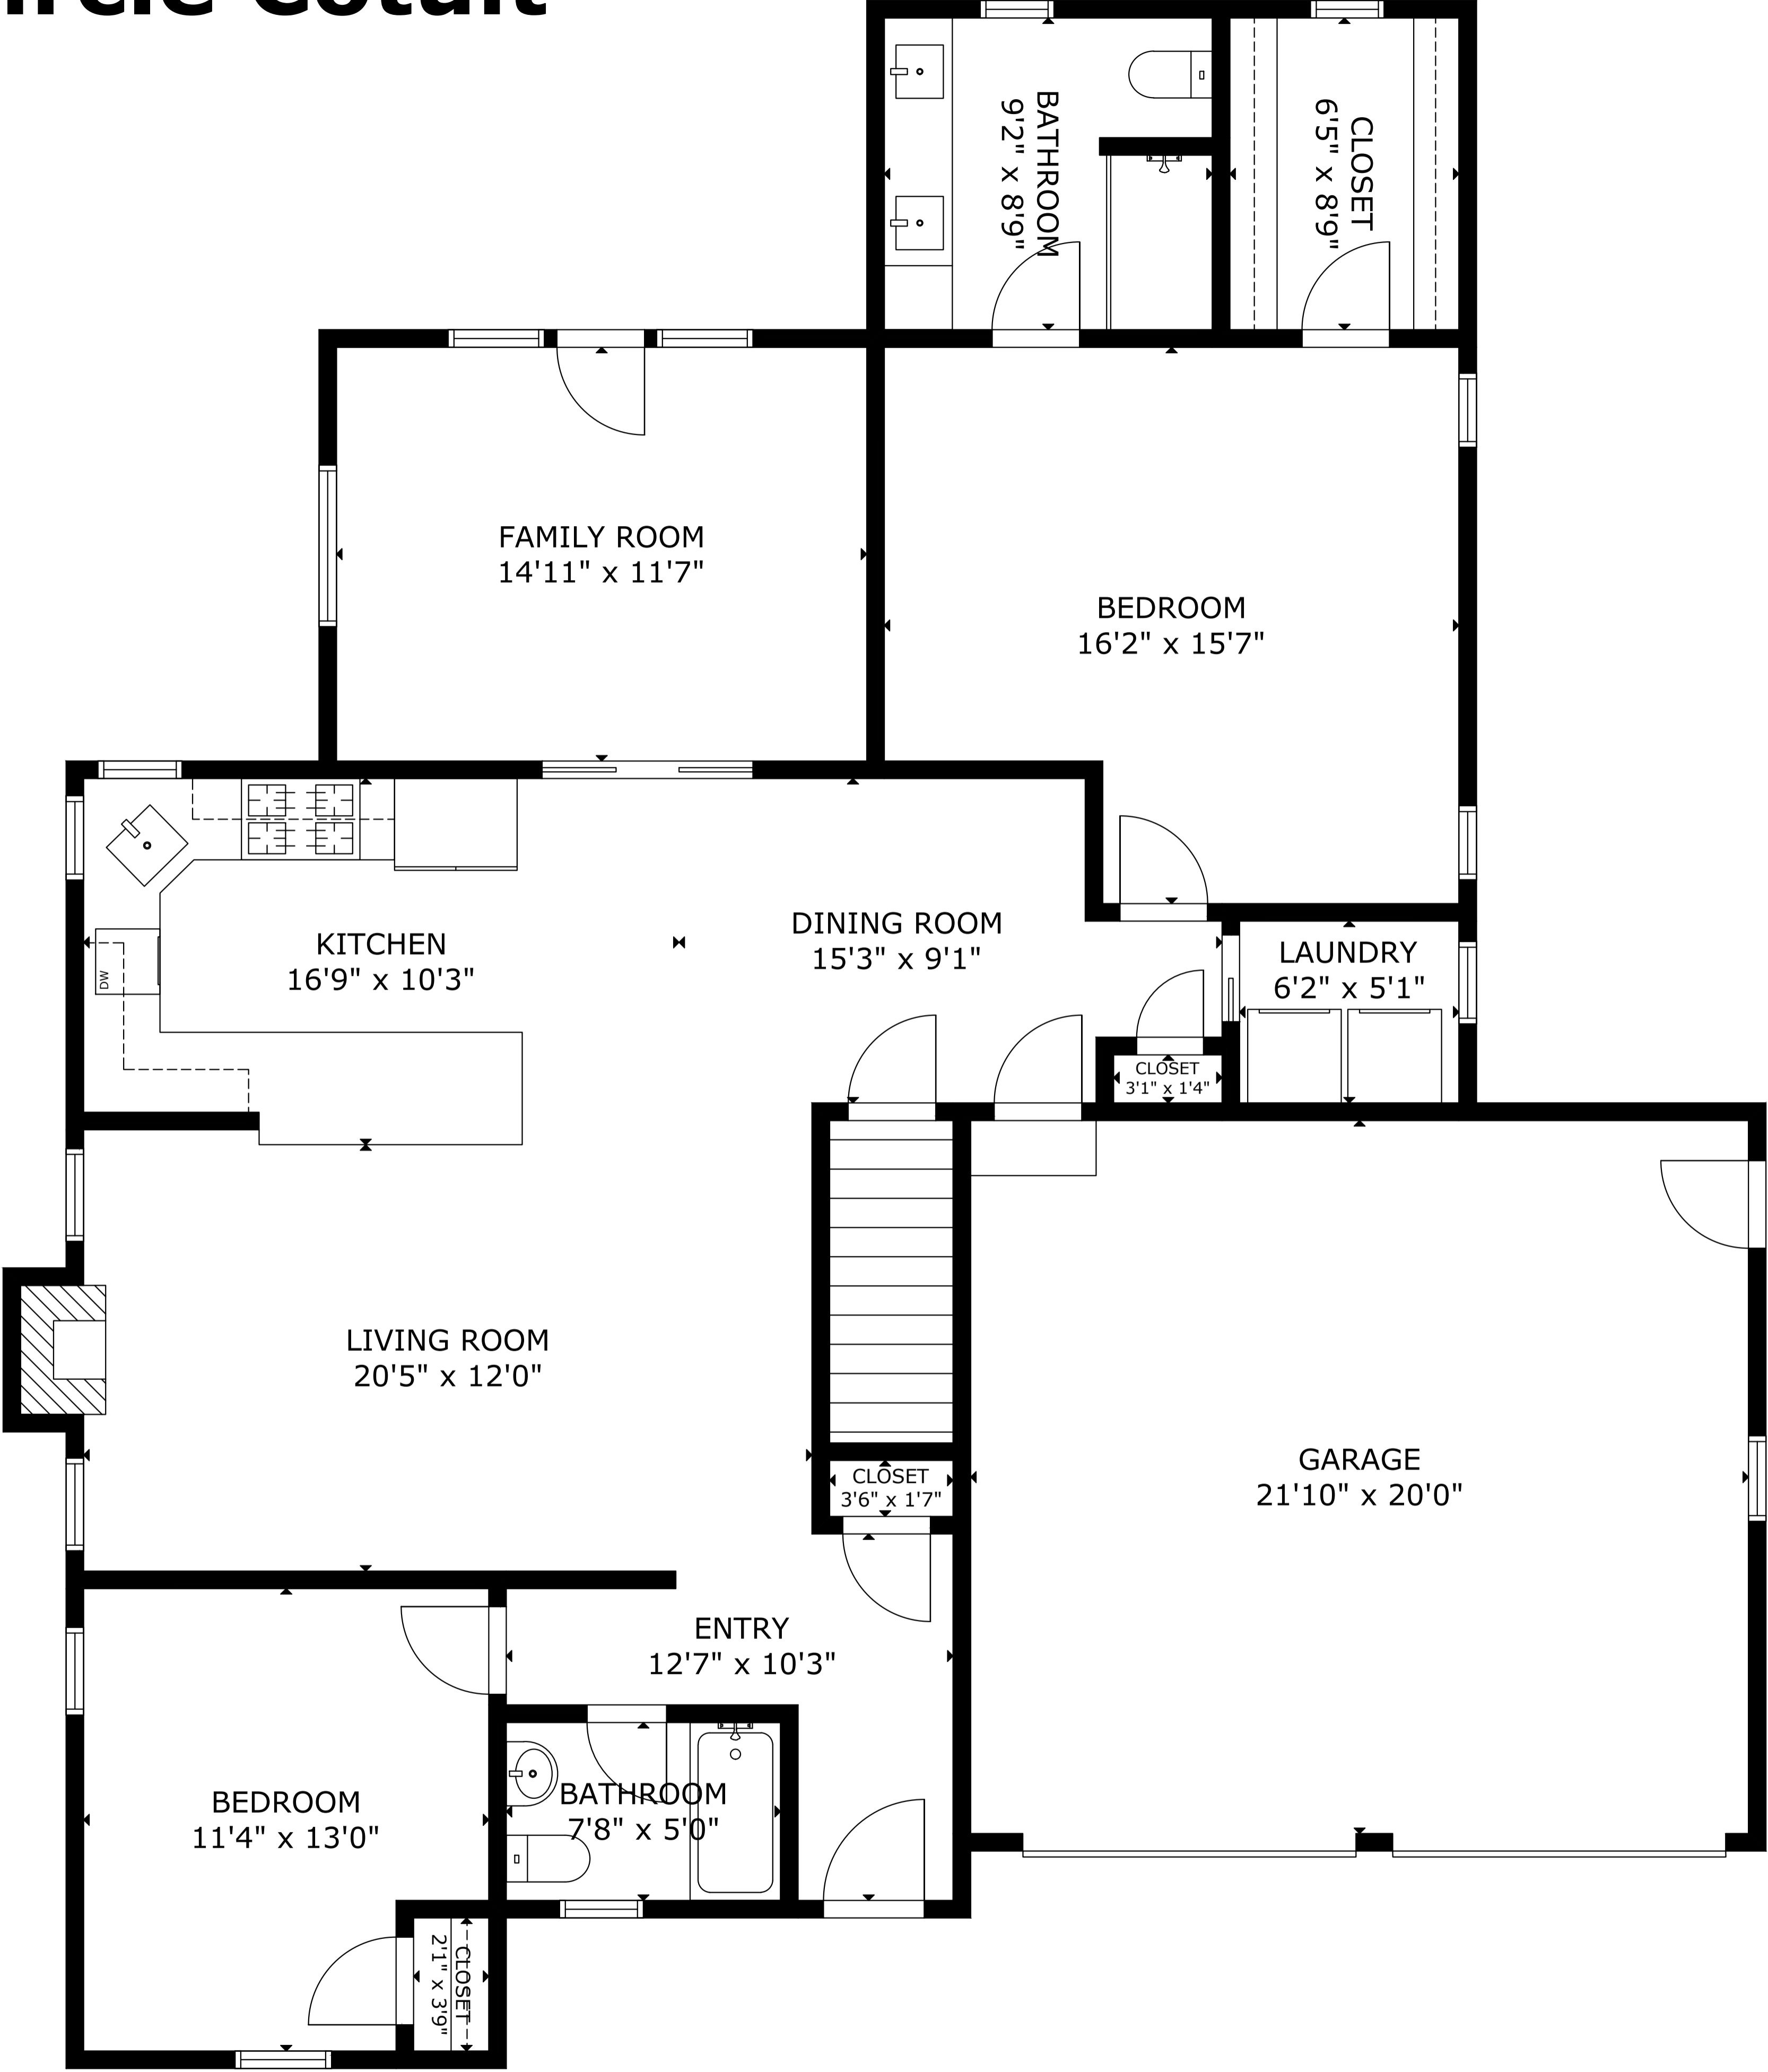

129 Pheasant Hill Circle Cotuit

GROSS INTERNAL AREA
 TOTAL: 2,941 sq ft
 FLOOR 1: 1,458 sq ft, FLOOR 2: 1,483 sq ft
 EXCLUDED AREAS: GARAGE: 437 sq ft

SIZE AND DIMENSIONS ARE APPROXIMATE, ACTUAL MAY VARY