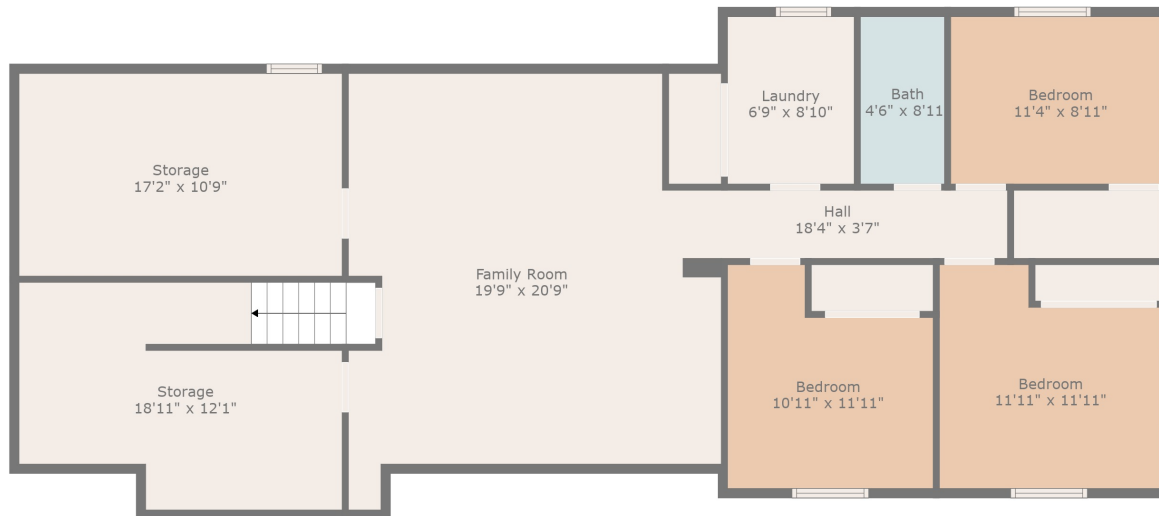

Floor 2

Floor 1

TOTAL: 2326 sq. ft

Below Ground: 928 sq. ft, FLOOR 2: 1398 sq. ft

EXCLUDED AREAS: STORAGE: 388 sq. ft, UNDEFINED: 18 sq. ft, LAUNDRY: 60 sq. ft

Measurements Are Calculated By Cubicasa Technology. Deemed Highly Reliable But Not Guaranteed.

TOTAL: 2326 sq. ft
 Below Ground: 928 sq. ft, FLOOR 2: 1398 sq. ft
 EXCLUDED AREAS: STORAGE: 388 sq. ft, UNDEFINED: 18 sq. ft, LAUNDRY: 60 sq. ft

Measurements Are Calculated By Cubicasa Technology. Deemed Highly Reliable But Not Guaranteed.