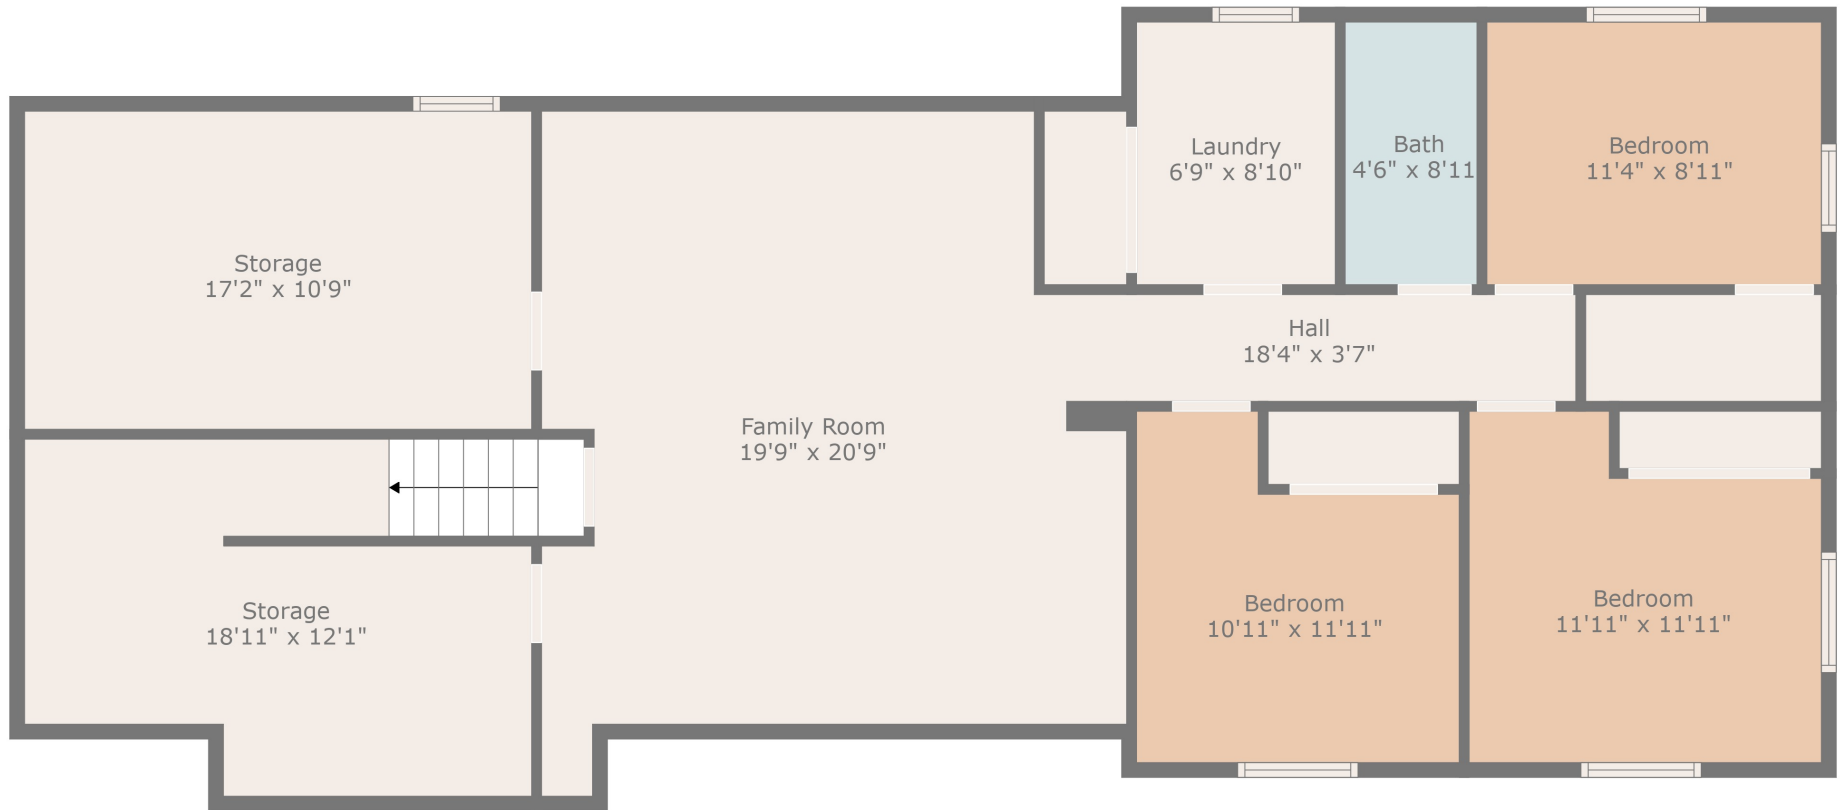

Floor 2

Floor 1

TOTAL: 2326 sq. ft

Below Ground: 928 sq. ft, FLOOR 2: 1398 sq. ft

EXCLUDED AREAS: STORAGE: 388 sq. ft, UNDEFINED: 18 sq. ft, LAUNDRY: 60 sq. ft

Measurements Are Calculated By Cubicasa Technology. Deemed Highly Reliable But Not Guaranteed.

TOTAL: 2326 sq. ft
 Below Ground: 928 sq. ft, FLOOR 2: 1398 sq. ft
 EXCLUDED AREAS: STORAGE: 388 sq. ft, UNDEFINED: 18 sq. ft, LAUNDRY: 60 sq. ft

Measurements Are Calculated By Cubicasa Technology. Deemed Highly Reliable But Not Guaranteed.