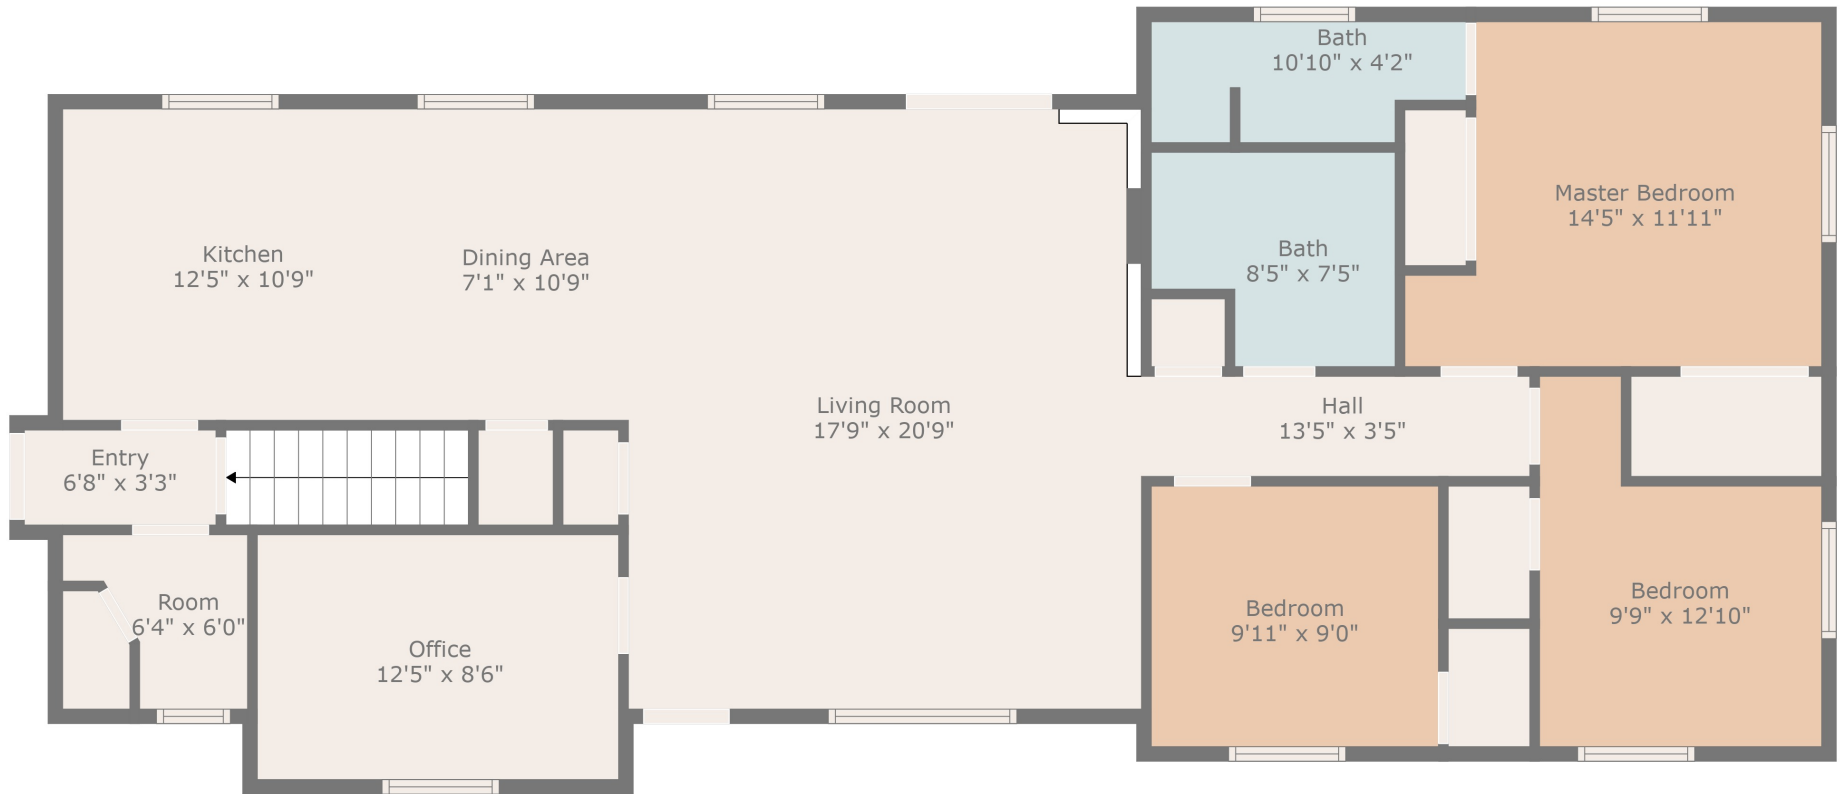

Floor 2

Floor 1

TOTAL: 2326 sq. ft

Below Ground: 928 sq. ft, FLOOR 2: 1398 sq. ft

EXCLUDED AREAS: STORAGE: 388 sq. ft, UNDEFINED: 18 sq. ft, LAUNDRY: 60 sq. ft

Measurements Are Calculated By Cubicasa Technology. Deemed Highly Reliable But Not Guaranteed.

TOTAL: 2326 sq. ft
 Below Ground: 928 sq. ft, FLOOR 2: 1398 sq. ft
 EXCLUDED AREAS: STORAGE: 388 sq. ft, UNDEFINED: 18 sq. ft, LAUNDRY: 60 sq. ft

Measurements Are Calculated By Cubicasa Technology. Deemed Highly Reliable But Not Guaranteed.