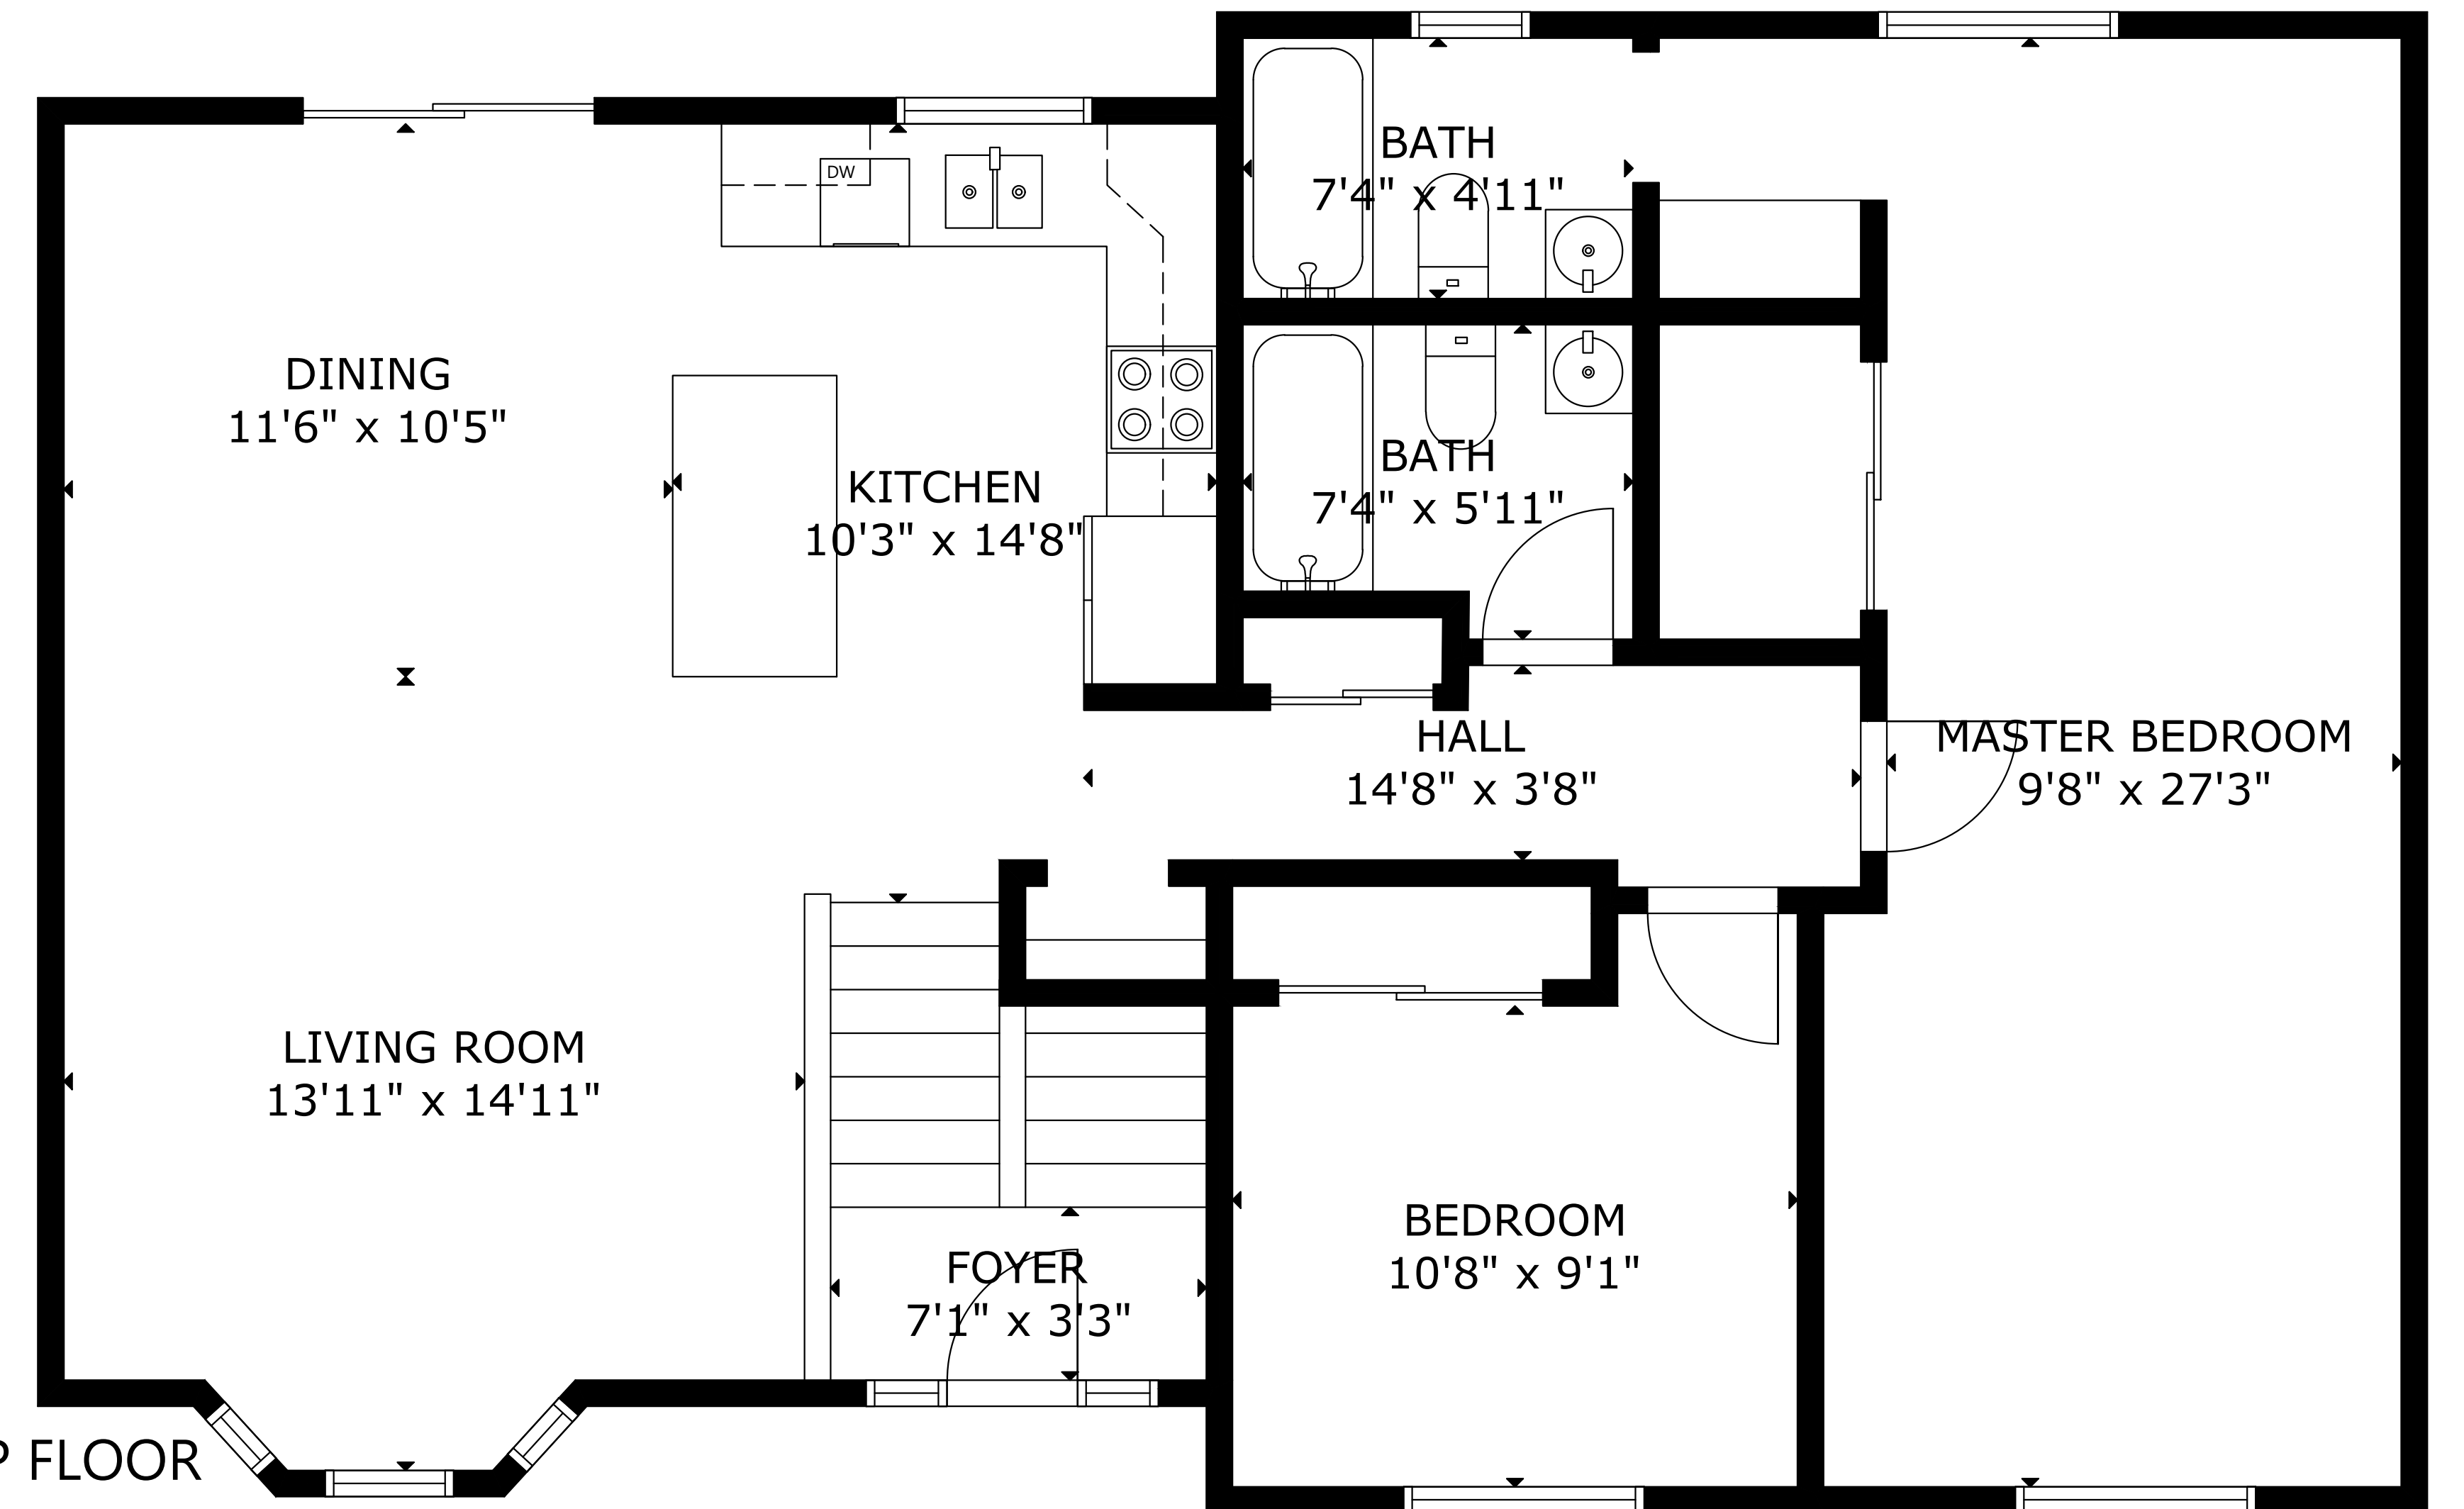

BOTTOM FLOOR

TOP FLOOR

GROSS INTERNAL AREA  
 TOTAL: 1,632 sq ft  
 BOTTOM FLOOR: 501 sq ft, TOP FLOOR: 1,131 sq ft  
 EXCLUDED AREA: GARAGE: 470 sq ft

SIZE AND DIMENSIONS ARE APPROXIMATE, ACTUAL MAY VARY