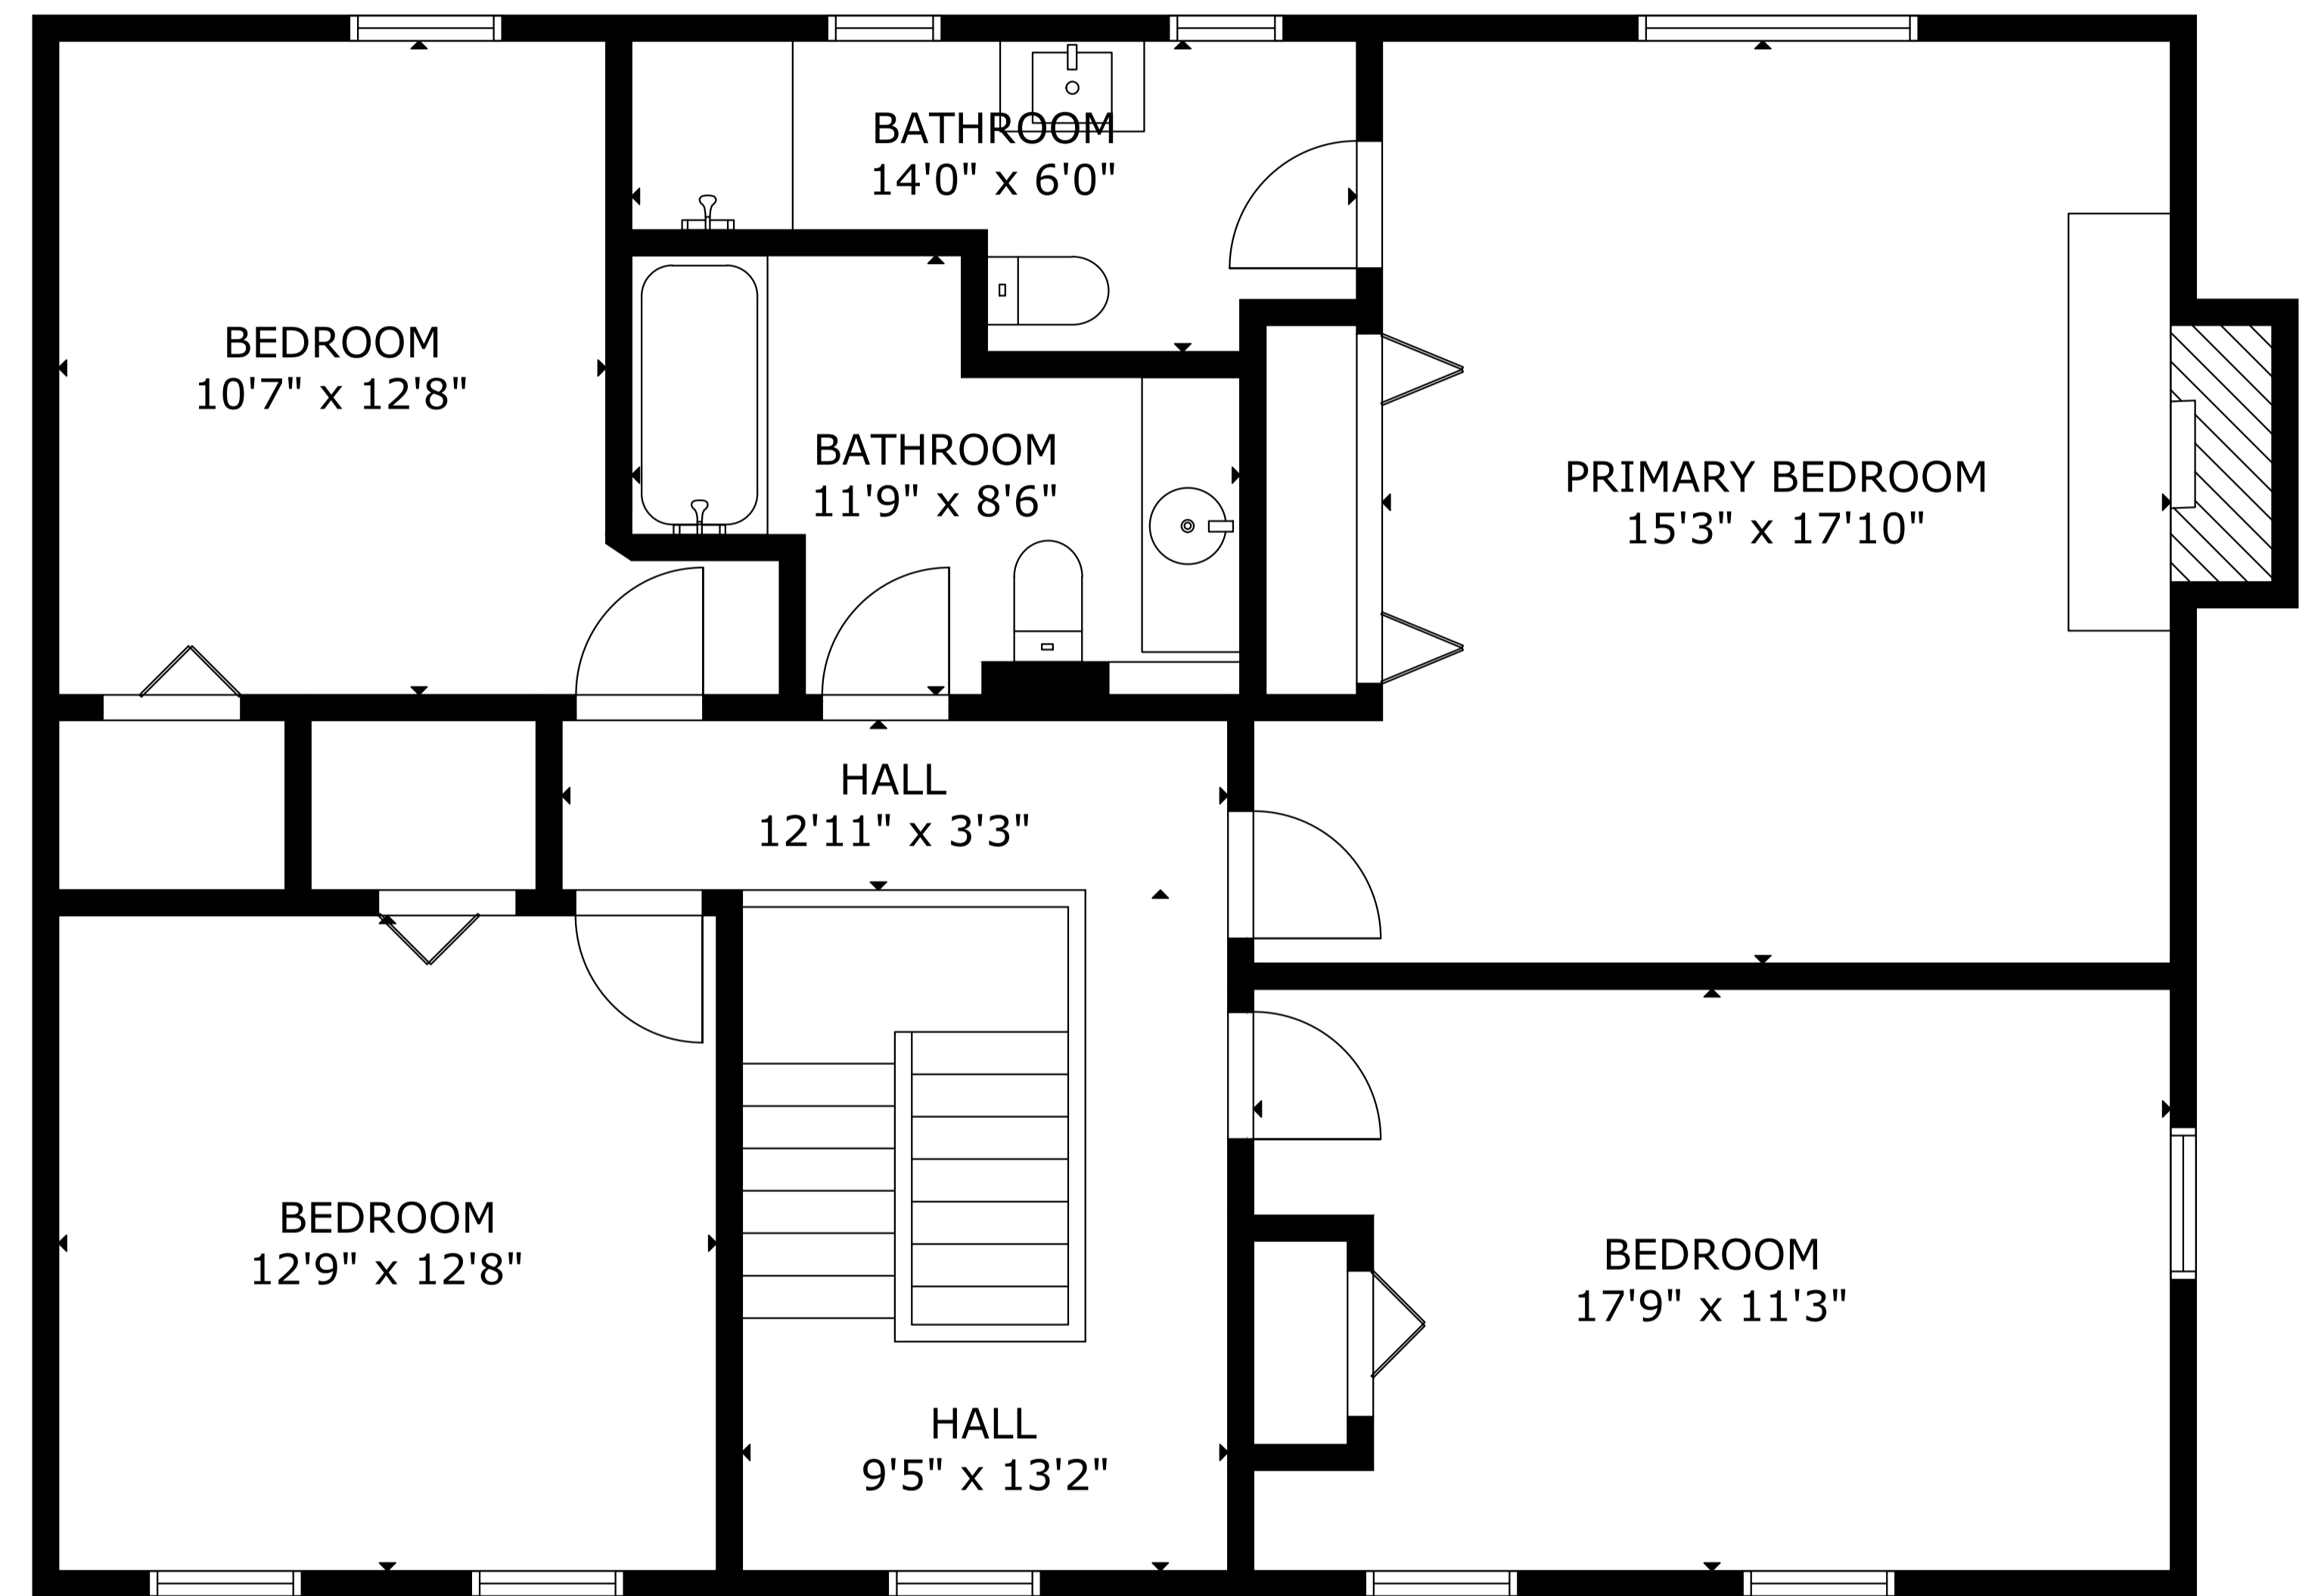

MAIN FLOOR

UPPER LEVEL 1

GROSS INTERNAL AREA  
 TOTAL: 2,581 sq.ft  
 MAIN FLOOR: 1,363 sq.ft, UPPER LEVEL 1: 1,218 sq.ft  
 SIZE AND DIMENSIONS ARE APPROXIMATE, ACTUAL MAY VARY