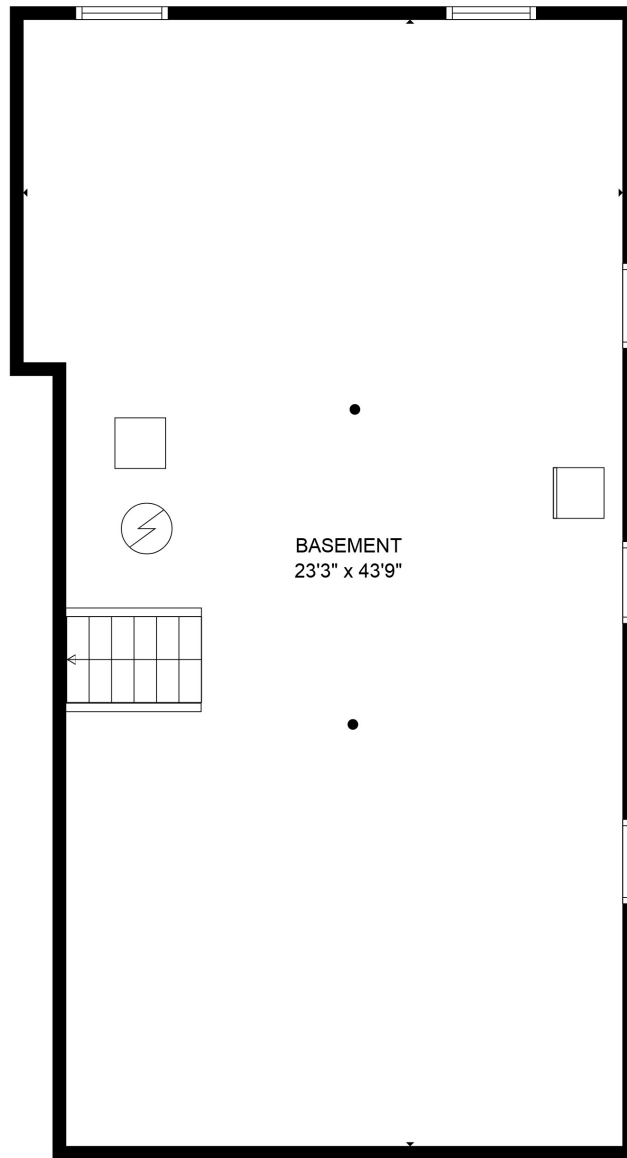

TOTAL: 3436 sq. ft
 Below Ground: 0 sq. ft, FLOOR 2: 3436 sq. ft
 EXCLUDED AREAS: BASEMENT: 969 sq. ft

Sizes and Dimensions are approximate

TOTAL: 3436 sq. ft
 Below Ground: 0 sq. ft, FLOOR 2: 3436 sq. ft
 EXCLUDED AREAS: BASEMENT: 969 sq. ft

Sizes and Dimensions are approximate

TOTAL: 3436 sq. ft

Below Ground: 0 sq. ft, FLOOR 2: 3436 sq. ft

EXCLUDED AREAS: BASEMENT: 969 sq. ft

Sizes and Dimensions are approximate