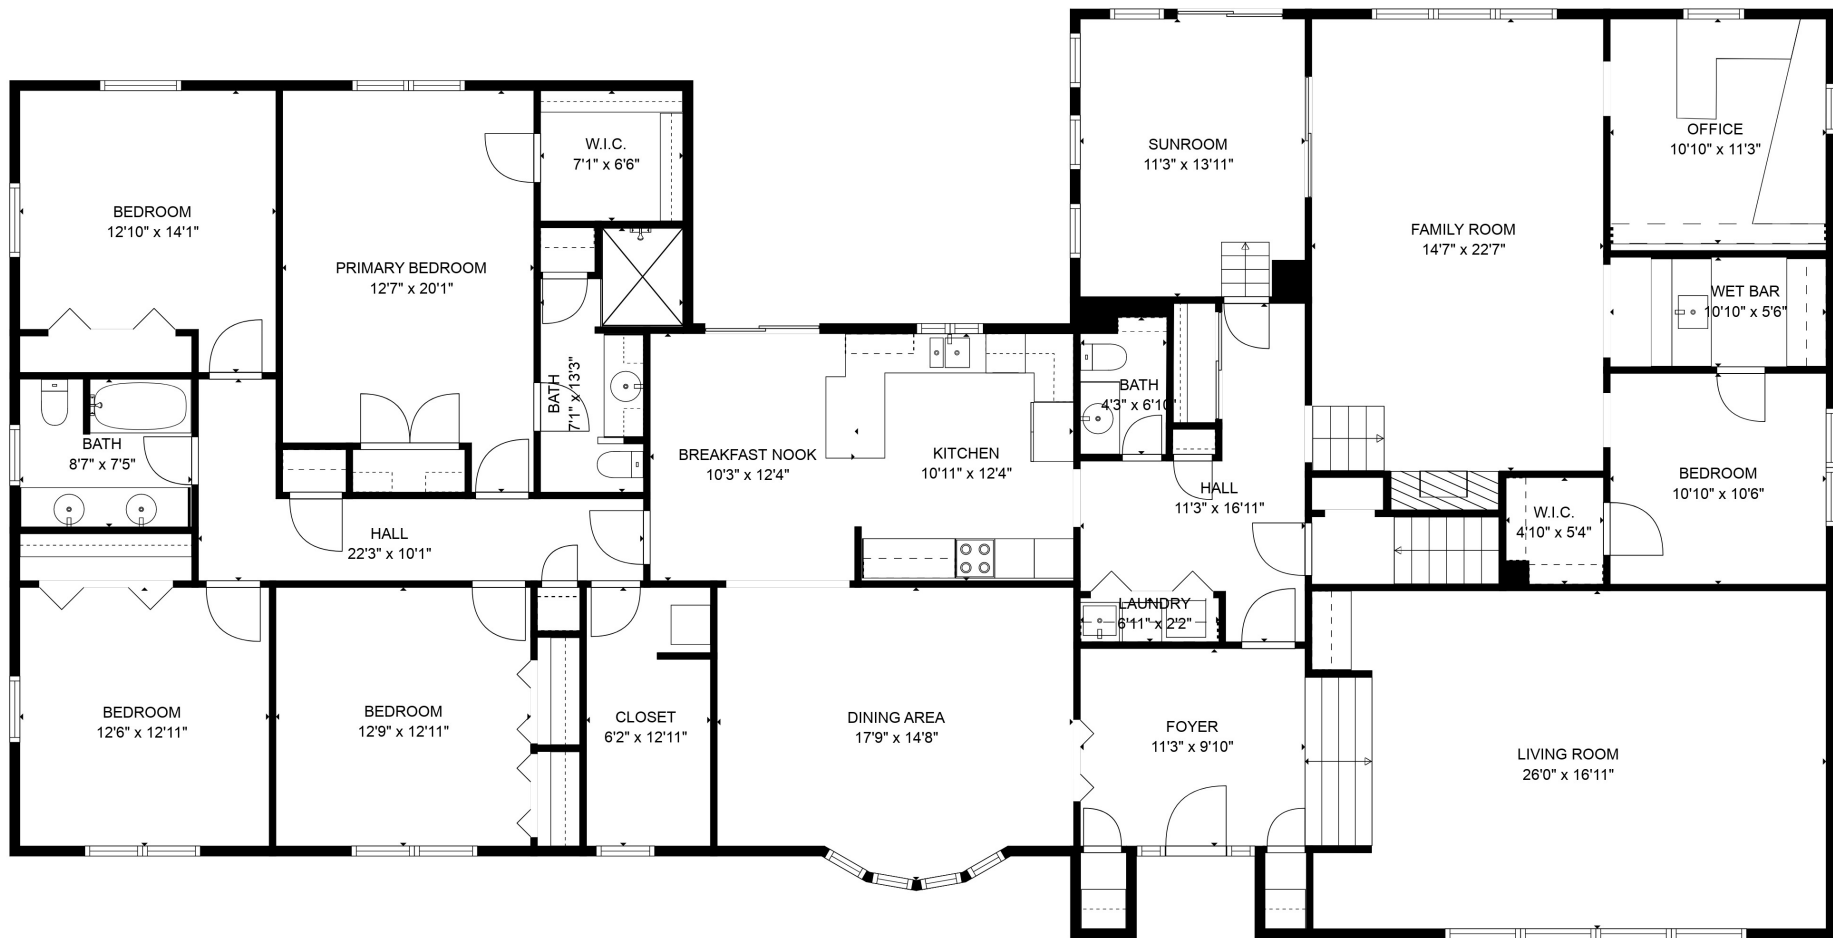

TOTAL: 3436 sq. ft
 Below Ground: 0 sq. ft, FLOOR 2: 3436 sq. ft
 EXCLUDED AREAS: BASEMENT: 969 sq. ft

Sizes and Dimensions are approximate

TOTAL: 3436 sq. ft
 Below Ground: 0 sq. ft, FLOOR 2: 3436 sq. ft
 EXCLUDED AREAS: BASEMENT: 969 sq. ft

Sizes and Dimensions are approximate

TOTAL: 3436 sq. ft

Below Ground: 0 sq. ft, FLOOR 2: 3436 sq. ft

EXCLUDED AREAS: BASEMENT: 969 sq. ft

Sizes and Dimensions are approximate