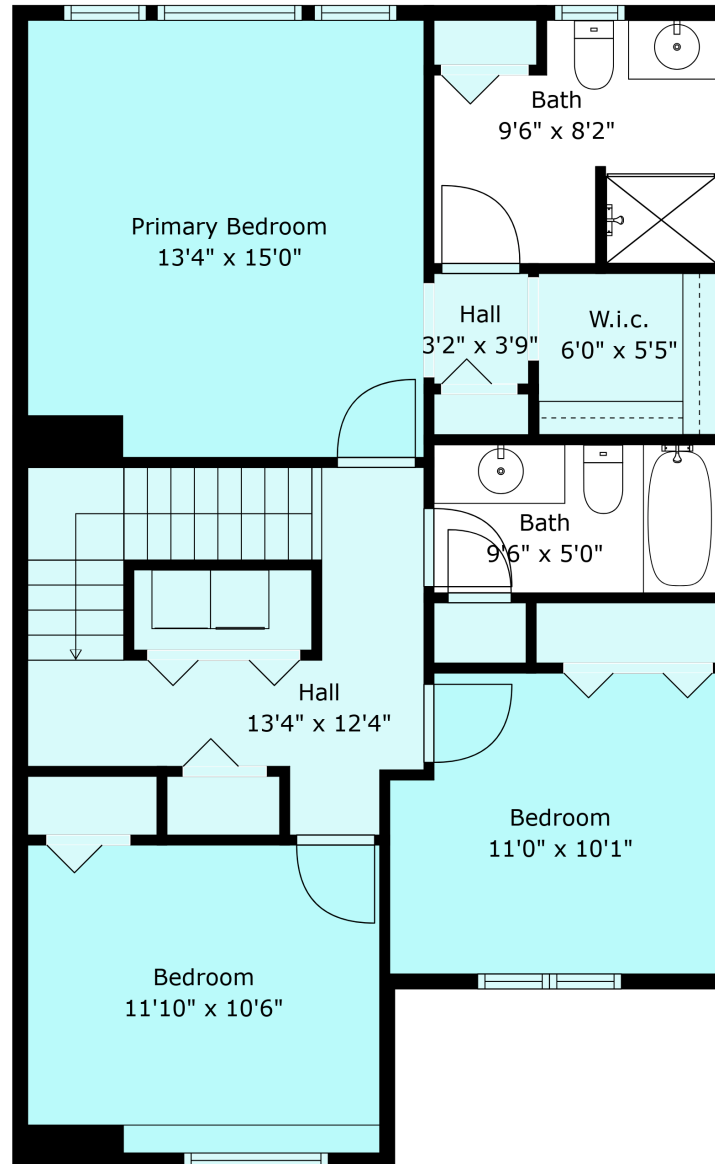

8 46150 Riverside Dr

Leah Andrews
604.703.6179

leahandrewsrealestate@gmail.com

Floor 1

Floor 2

Estimated Areas:

Main Floor: 728 sq. ft
Above Main: 861 sq. ft
Total: 1589 Sq. Ft

8 46150 Riverside Dr

Leah Andrews

604.703.6179

leahandrewsrealestate@gmail.com

Estimated Areas:

Main Floor: 728 sq. ft

Above Main: 861 sq. ft

Total: 1589 Sq. Ft

8 46150 Riverside Dr

Leah Andrews
604.703.6179

leahandrewsrealestate@gmail.com

Estimated Areas:

Main Floor: 728 sq. ft
Above Main: 861 sq. ft
Total: 1589 Sq. Ft