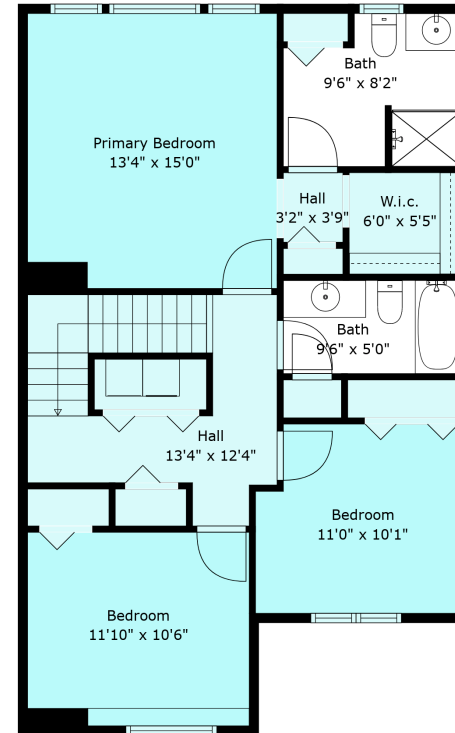

8 46150 Riverside Dr

Leah Andrews
604.703.6179

leahandrewsrealestate@gmail.com

Floor 1

Floor 2

Estimated Areas:

Main Floor: 728 sq. ft
Above Main: 861 sq. ft
Total: 1589 Sq. Ft

8 46150 Riverside Dr

Leah Andrews

604.703.6179

leahandrewsrealestate@gmail.com

Estimated Areas:

Main Floor: 728 sq. ft

Above Main: 861 sq. ft

Total: 1589 Sq. Ft

8 46150 Riverside Dr

Leah Andrews
604.703.6179

leahandrewsrealestate@gmail.com

Estimated Areas:

Main Floor: 728 sq. ft
Above Main: 861 sq. ft
Total: 1589 Sq. Ft