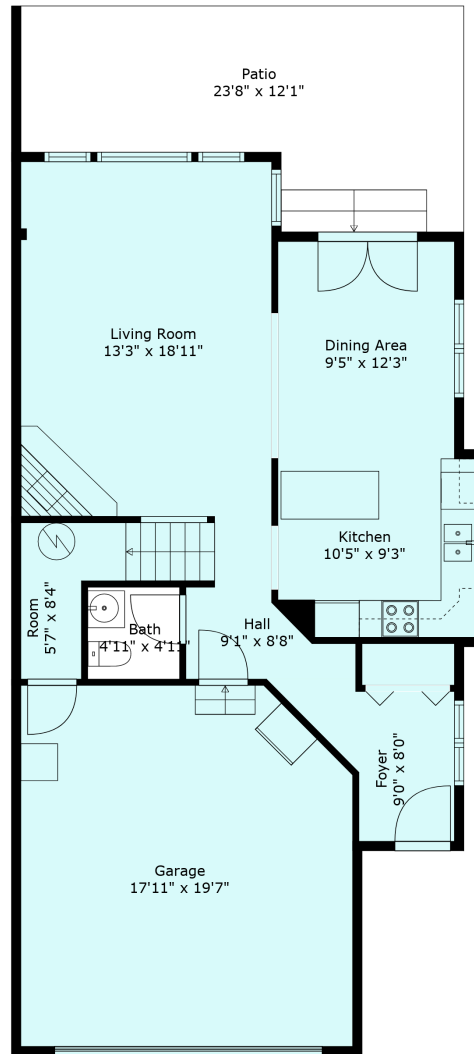

8 46150 Riverside Dr

Leah Andrews
604.703.6179

leahandrewsrealestate@gmail.com

Floor 1

Floor 2

Estimated Areas:

Main Floor: 728 sq. ft
Above Main: 861 sq. ft
Total: 1589 Sq. Ft

8 46150 Riverside Dr

Leah Andrews

604.703.6179

leahandrewsrealestate@gmail.com

Estimated Areas:

Main Floor: 728 sq. ft

Above Main: 861 sq. ft

Total: 1589 Sq. Ft

8 46150 Riverside Dr

Leah Andrews
604.703.6179

leahandrewsrealestate@gmail.com

Estimated Areas:

Main Floor: 728 sq. ft
Above Main: 861 sq. ft
Total: 1589 Sq. Ft