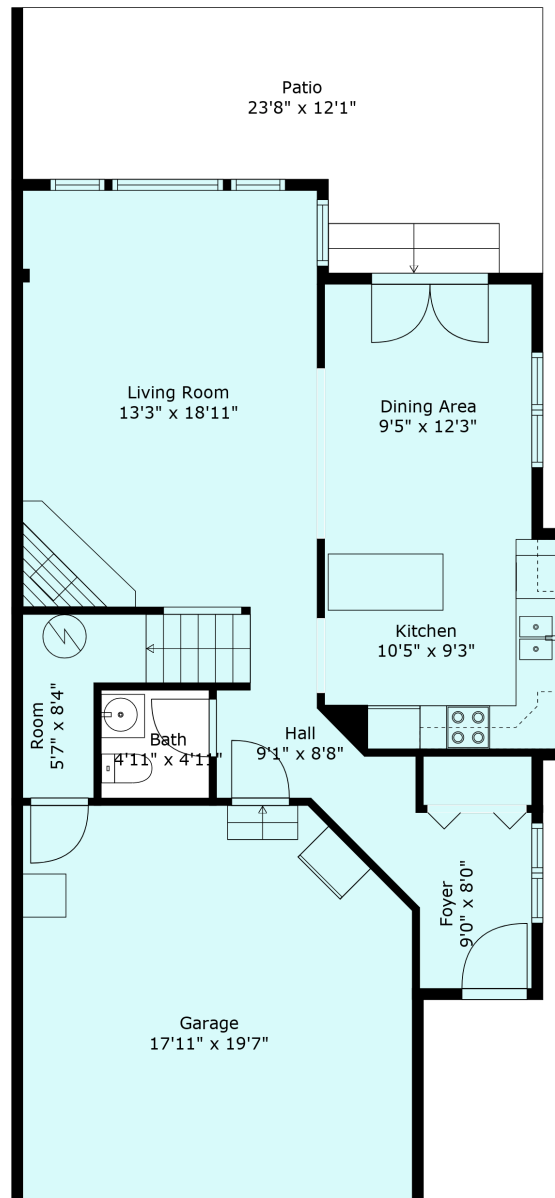

8 46150 Riverside Dr

Leah Andrews
604.703.6179

leahandrewsrealestate@gmail.com

Floor 1

Floor 2

Estimated Areas:

Main Floor: 728 sq. ft
Above Main: 861 sq. ft
Total: 1589 Sq. Ft

8 46150 Riverside Dr

Leah Andrews

604.703.6179

leahandrewsrealestate@gmail.com

Estimated Areas:

Main Floor: 728 sq. ft

Above Main: 861 sq. ft

Total: 1589 Sq. Ft

8 46150 Riverside Dr

Leah Andrews
604.703.6179

leahandrewsrealestate@gmail.com

Estimated Areas:

Main Floor: 728 sq. ft
Above Main: 861 sq. ft
Total: 1589 Sq. Ft