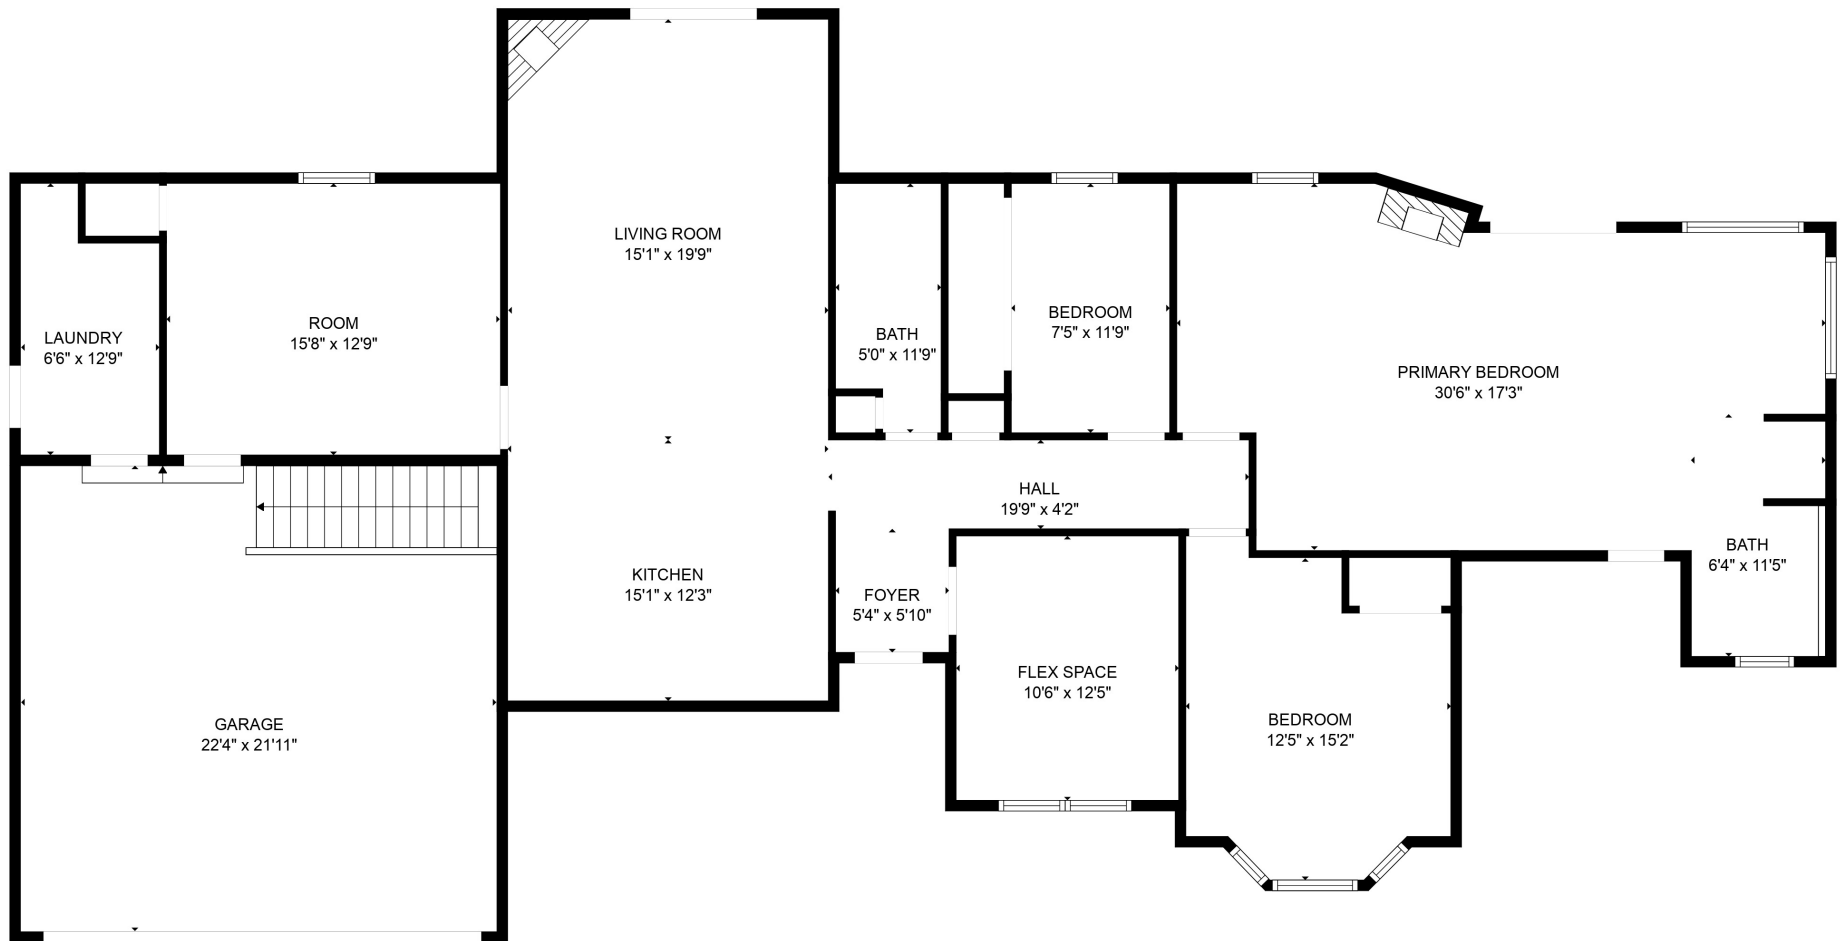

FLOOR 2

FLOOR 1

Total scanned area: 3105 sq. ft

Total scanned area: 3105 sq. ft

MEASUREMENTS ARE CALCULATED BY CUBICASA TECHNOLOGY. DEEMED HIGHLY RELIABLE BUT NOT GUARANTEED.

Total scanned area: 3105 sq. ft

MEASUREMENTS ARE CALCULATED BY CUBICASA TECHNOLOGY, DEEMED HIGHLY RELIABLE BUT NOT GUARANTEED.