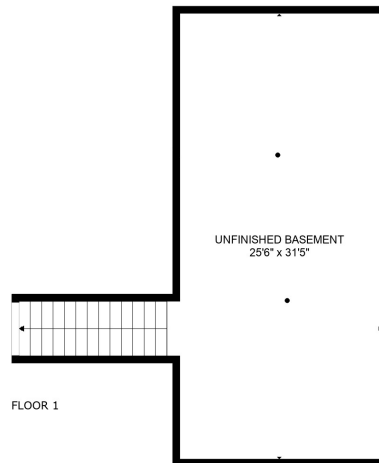

FLOOR 2

FLOOR 1

Total scanned area: 3105 sq. ft

Total scanned area: 3105 sq. ft

MEASUREMENTS ARE CALCULATED BY CUBICASA TECHNOLOGY. DEEMED HIGHLY RELIABLE BUT NOT GUARANTEED.

Total scanned area: 3105 sq. ft