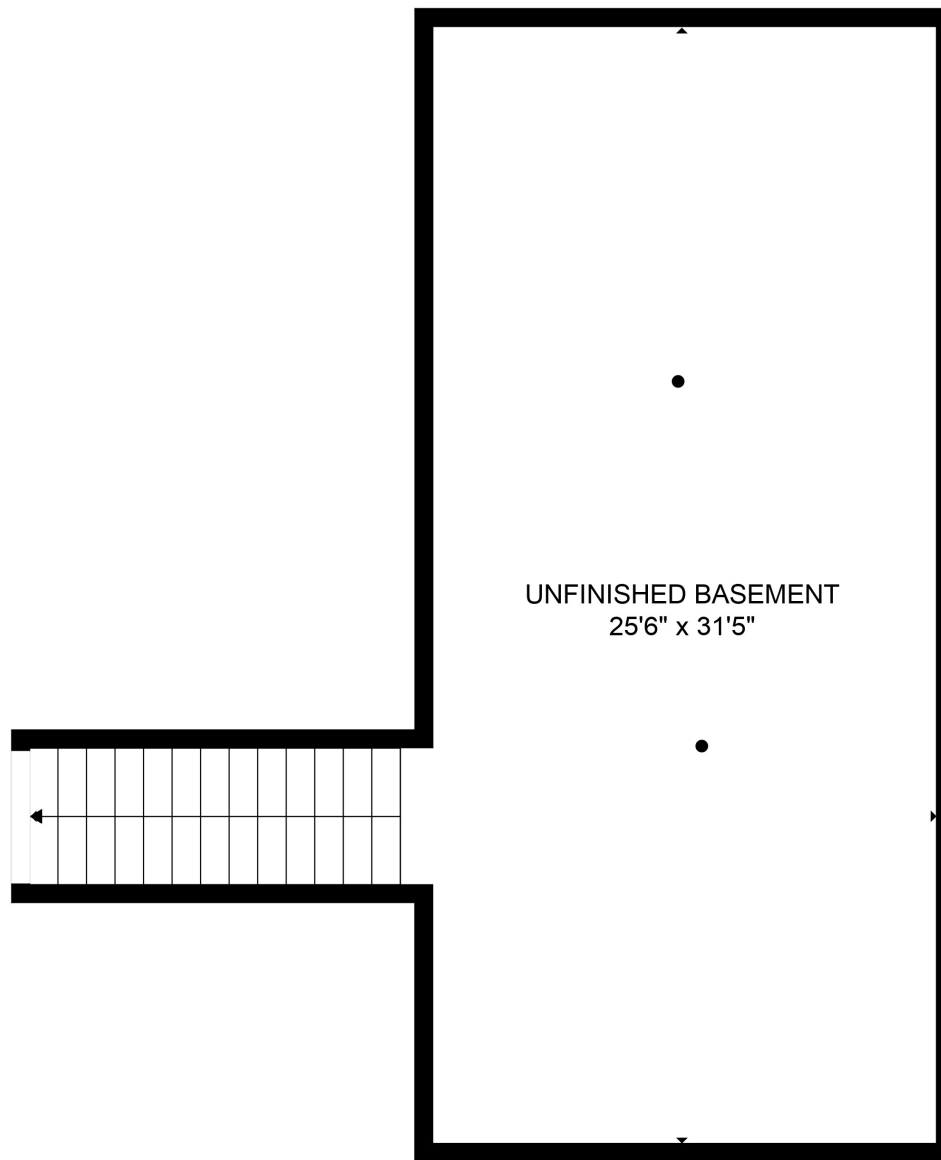

FLOOR 2

FLOOR 1

Total scanned area: 3105 sq. ft

Total scanned area: 3105 sq. ft

MEASUREMENTS ARE CALCULATED BY CUBICASA TECHNOLOGY. DEEMED HIGHLY RELIABLE BUT NOT GUARANTEED.

Total scanned area: 3105 sq. ft