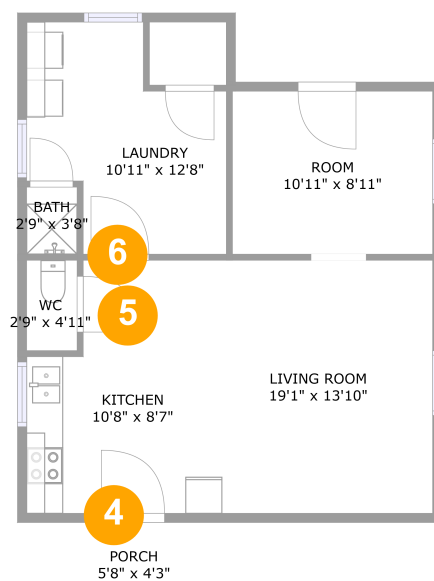

Photo Report

**48119 Hamilton Road, East Palestine,
Columbiana County, Ohio, United States, 44413**

Room number	Room name	Room area	Room Dimensions
1	Kitchen	226 sq. ft	16'3" x 15'3"
2	Dining Area	231 sq. ft	19'9" x 12'1"
3	Deck	243 sq. ft	15'7" x 15'6"

Photo Report

**48119 Hamilton Road, East Palestine,
Columbiana County, Ohio, United States, 44413**

Room number	Room name	Room area	Room Dimensions
4	Kitchen	92 sq. ft	10'8" x 8'7"
5	Living Room	198 sq. ft	19'1" x 13'10"
6	Laundry	109 sq. ft	10'11" x 12'8"

Photo Report

**48119 Hamilton Road, East Palestine,
Columbiana County, Ohio, United States, 44413**

Room number	Room name	Room area	Room Dimensions
7	Hall	265 sq. ft	27'5" x 15'7"
8	Kitchen	74 sq. ft	9'11" x 7'5"
9	Laundry	234 sq. ft	14'6" x 21'4"
10	Bath	74 sq. ft	9'8" x 7'10"
11	Stable	682 sq. ft	19'11" x 34'3"
12	Stable	649 sq. ft	11'8" x 55'7"
13	Stable	387 sq. ft	12'3" x 31'6"

EAT-IN KITCHEN (25)

Floor 6 / 165 sq. ft

BEDROOM (26)

Floor 6 / 135 sq. ft

Photo Report

**48119 Hamilton Road, East Palestine,
Columbiana County, Ohio, United States, 44413**

BATH (27)
Floor 6 / 86 sq. ft

ROOM (28)
Floor 6 / 114 sq. ft