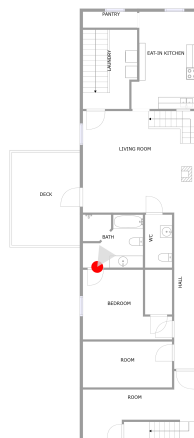

Photo Report

**48119 Hamilton Road, East Palestine,
Columbiana County, Ohio, United States, 44413**

LIVING ROOM (23)
Floor 6 / 325 sq. ft

DECK (24)
Floor 6 / 175 sq. ft

Photo Report

**48119 Hamilton Road, East Palestine,
Columbiana County, Ohio, United States, 44413**

EAT-IN KITCHEN (25)

Floor 6 / 165 sq. ft

BEDROOM (26)

Floor 6 / 135 sq. ft

Photo Report

**48119 Hamilton Road, East Palestine,
Columbiana County, Ohio, United States, 44413**

BATH (27)
Floor 6 / 86 sq. ft

ROOM (28)
Floor 6 / 114 sq. ft

Photo Report

**48119 Hamilton Road, East Palestine,
Columbiana County, Ohio, United States, 44413**

ROOM (29)
Floor 6 / 170 sq. ft

LOFT (30)
Floor 7 / 295 sq. ft

Photo Report

**48119 Hamilton Road, East Palestine,
Columbiana County, Ohio, United States, 44413**

LOFT (31)

Floor 8 / 89 sq. ft