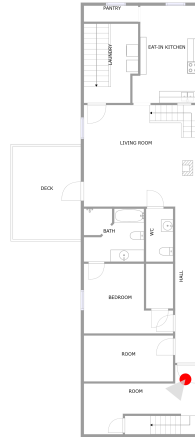

Photo Report

**48119 Hamilton Road, East Palestine,
Columbiana County, Ohio, United States, 44413**

LIVING ROOM (23)
Floor 6 / 325 sq. ft

DECK (24)
Floor 6 / 175 sq. ft

Photo Report

**48119 Hamilton Road, East Palestine,
Columbiana County, Ohio, United States, 44413**

EAT-IN KITCHEN (25)

Floor 6 / 165 sq. ft

BEDROOM (26)

Floor 6 / 135 sq. ft

Photo Report

**48119 Hamilton Road, East Palestine,
Columbiana County, Ohio, United States, 44413**

BATH (27)
Floor 6 / 86 sq. ft

ROOM (28)
Floor 6 / 114 sq. ft

Photo Report

**48119 Hamilton Road, East Palestine,
Columbiana County, Ohio, United States, 44413**

ROOM (29)
Floor 6 / 170 sq. ft

LOFT (30)
Floor 7 / 295 sq. ft

Photo Report

**48119 Hamilton Road, East Palestine,
Columbiana County, Ohio, United States, 44413**

LOFT (31)

Floor 8 / 89 sq. ft