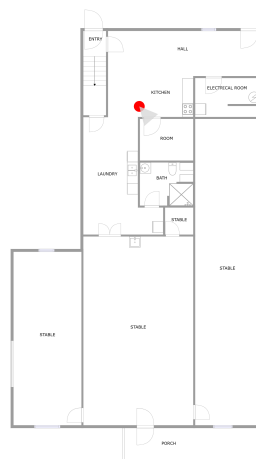

LIVING ROOM (5)

Floor 3 / 198 sq. ft

Photo Report

**48119 Hamilton Road, East Palestine,
Columbiana County, Ohio, United States, 44413**

LAUNDRY (6)
Floor 3 / 109 sq. ft

HALL (7)
Floor 4 / 265 sq. ft

Photo Report

**48119 Hamilton Road, East Palestine,
Columbiana County, Ohio, United States, 44413**

HALL (7)
Floor 4 / 265 sq. ft

KITCHEN (8)
Floor 4 / 74 sq. ft

Photo Report

**48119 Hamilton Road, East Palestine,
Columbiana County, Ohio, United States, 44413**

LAUNDRY (9)
Floor 4 / 234 sq. ft

BATH (10)
Floor 4 / 74 sq. ft

Photo Report

**48119 Hamilton Road, East Palestine,
Columbiana County, Ohio, United States, 44413**

STABLE (11)
Floor 4 / 682 sq. ft

STABLE (11)
Floor 4 / 682 sq. ft