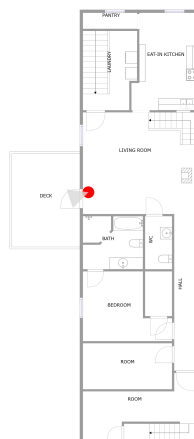

LAUNDRY (20)
Floor 5 / 33 sq. ft

BATH (21)
Floor 5 / 49 sq. ft

Photo Report

**48119 Hamilton Road, East Palestine,
Columbiana County, Ohio, United States, 44413**

LAUNDRY (22)
Floor 6 / 113 sq. ft

LIVING ROOM (23)
Floor 6 / 325 sq. ft

Photo Report

**48119 Hamilton Road, East Palestine,
Columbiana County, Ohio, United States, 44413**

LIVING ROOM (23)
Floor 6 / 325 sq. ft

DECK (24)
Floor 6 / 175 sq. ft

Photo Report

**48119 Hamilton Road, East Palestine,
Columbiana County, Ohio, United States, 44413**

EAT-IN KITCHEN (25)

Floor 6 / 165 sq. ft

BEDROOM (26)

Floor 6 / 135 sq. ft

Photo Report

**48119 Hamilton Road, East Palestine,
Columbiana County, Ohio, United States, 44413**

BATH (27)
Floor 6 / 86 sq. ft

ROOM (28)
Floor 6 / 114 sq. ft