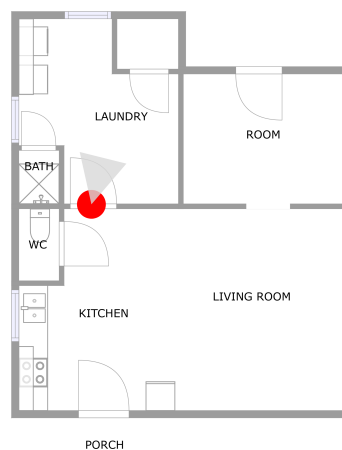

DINING AREA (2)

Floor 2 / 231 sq. ft

DECK (3)

Floor 2 / 243 sq. ft

Photo Report

**48119 Hamilton Road, East Palestine,
Columbiana County, Ohio, United States, 44413**

KITCHEN (4)

Floor 3 / 92 sq. ft

LIVING ROOM (5)

Floor 3 / 198 sq. ft

Photo Report

**48119 Hamilton Road, East Palestine,
Columbiana County, Ohio, United States, 44413**

LAUNDRY (6)
Floor 3 / 109 sq. ft

HALL (7)
Floor 4 / 265 sq. ft

Photo Report