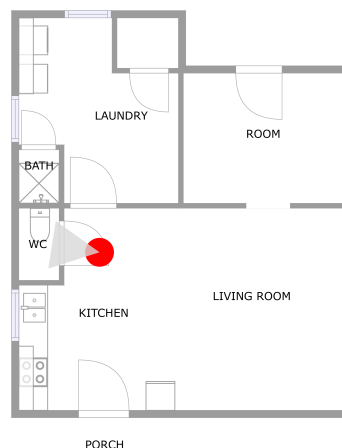

DINING AREA (2)

Floor 2 / 231 sq. ft

DECK (3)

Floor 2 / 243 sq. ft

Photo Report

**48119 Hamilton Road, East Palestine,
Columbiana County, Ohio, United States, 44413**

KITCHEN (4)

Floor 3 / 92 sq. ft

LIVING ROOM (5)

Floor 3 / 198 sq. ft

Photo Report

**48119 Hamilton Road, East Palestine,
Columbiana County, Ohio, United States, 44413**

LAUNDRY (6)
Floor 3 / 109 sq. ft

HALL (7)
Floor 4 / 265 sq. ft

Photo Report