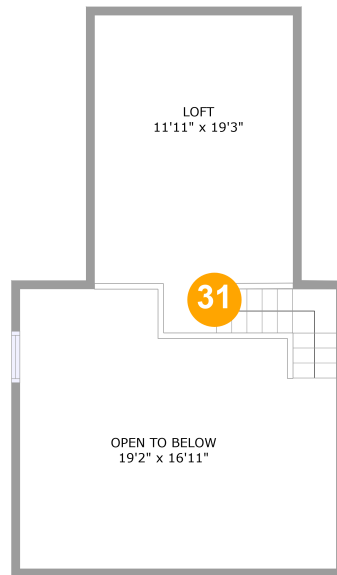

Photo Report

**48119 Hamilton Road, East Palestine,
Columbiana County, Ohio, United States, 44413**

Room number	Room name	Room area	Room Dimensions
14	Room	41 sq. ft	4'1" x 10'1"
15	Bedroom	96 sq. ft	10'2" x 9'5"
16	Bedroom	141 sq. ft	14'10" x 9'6"
17	Office	55 sq. ft	8'0" x 9'0"
18	Bedroom	72 sq. ft	9'2" x 12'8"
19	Primary Bedroom	175 sq. ft	23'1" x 11'11"
20	Laundry	33 sq. ft	9'1" x 5'9"
21	Bath	49 sq. ft	9'2" x 9'8"

Photo Report

**48119 Hamilton Road, East Palestine,
Columbiana County, Ohio, United States, 44413**

Room number	Room name	Room area	Room Dimensions
22	Laundry	113 sq. ft	4'6" x 13'3"
23	Living Room	325 sq. ft	19'2" x 16'11"
24	Deck	175 sq. ft	11'3" x 15'7"
25	Eat-in Kitchen	165 sq. ft	11'1" x 16'3"
26	Bedroom	135 sq. ft	14'10" x 11'8"
27	Bath	86 sq. ft	10'0" x 8'10"
28	Room	114 sq. ft	14'9" x 7'8"
29	Room	170 sq. ft	19'2" x 11'6"

Photo Report

**48119 Hamilton Road, East Palestine,
Columbiana County, Ohio, United States, 44413**

Room number	Room name	Room area	Room Dimensions
30	Loft	295 sq. ft	19'1" x 15'5"

Photo Report

**48119 Hamilton Road, East Palestine,
Columbiana County, Ohio, United States, 44413**

Room number	Room name	Room area	Room Dimensions
31	Loft	89 sq. ft	11'11" x 19'3"

KITCHEN (1)
Floor 2 / 226 sq. ft

Photo Report

**48119 Hamilton Road, East Palestine,
Columbiana County, Ohio, United States, 44413**