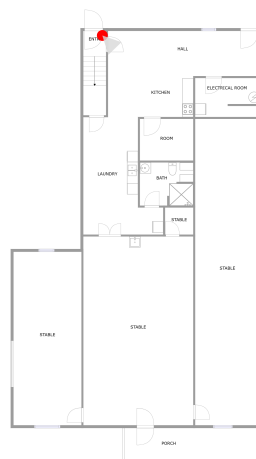

DINING AREA (2)

Floor 2 / 231 sq. ft

DECK (3)

Floor 2 / 243 sq. ft

Photo Report

**48119 Hamilton Road, East Palestine,
Columbiana County, Ohio, United States, 44413**

KITCHEN (4)

Floor 3 / 92 sq. ft

LIVING ROOM (5)

Floor 3 / 198 sq. ft

Photo Report

**48119 Hamilton Road, East Palestine,
Columbiana County, Ohio, United States, 44413**

LAUNDRY (6)
Floor 3 / 109 sq. ft

HALL (7)
Floor 4 / 265 sq. ft

Photo Report