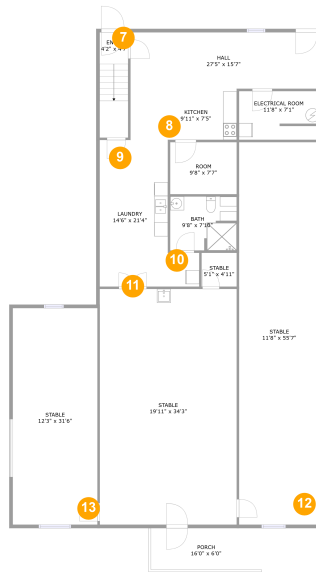

Photo Report

**48119 Hamilton Road, East Palestine,
Columbiana County, Ohio, United States, 44413**

Room number	Room name	Room area	Room Dimensions
1	Kitchen	226 sq. ft	16'3" x 15'3"
2	Dining Area	231 sq. ft	19'9" x 12'1"
3	Deck	243 sq. ft	15'7" x 15'6"

Photo Report

**48119 Hamilton Road, East Palestine,
Columbiana County, Ohio, United States, 44413**

Room number	Room name	Room area	Room Dimensions
4	Kitchen	92 sq. ft	10'8" x 8'7"
5	Living Room	198 sq. ft	19'1" x 13'10"
6	Laundry	109 sq. ft	10'11" x 12'8"

Photo Report

**48119 Hamilton Road, East Palestine,
Columbiana County, Ohio, United States, 44413**

Room number	Room name	Room area	Room Dimensions
7	Hall	265 sq. ft	27'5" x 15'7"
8	Kitchen	74 sq. ft	9'11" x 7'5"
9	Laundry	234 sq. ft	14'6" x 21'4"
10	Bath	74 sq. ft	9'8" x 7'10"
11	Stable	682 sq. ft	19'11" x 34'3"
12	Stable	649 sq. ft	11'8" x 55'7"
13	Stable	387 sq. ft	12'3" x 31'6"

Photo Report

**48119 Hamilton Road, East Palestine,
Columbiana County, Ohio, United States, 44413**

Room number	Room name	Room area	Room Dimensions
14	Room	41 sq. ft	4'1" x 10'1"
15	Bedroom	96 sq. ft	10'2" x 9'5"
16	Bedroom	141 sq. ft	14'10" x 9'6"
17	Office	55 sq. ft	8'0" x 9'0"
18	Bedroom	72 sq. ft	9'2" x 12'8"
19	Primary Bedroom	175 sq. ft	23'1" x 11'11"
20	Laundry	33 sq. ft	9'1" x 5'9"
21	Bath	49 sq. ft	9'2" x 9'8"