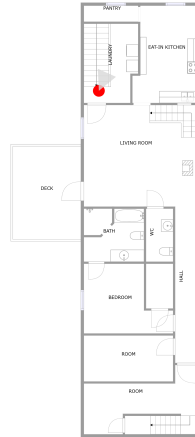

Photo Report

**48119 Hamilton Road, East Palestine,
Columbiana County, Ohio, United States, 44413**

BEDROOM (18)

Floor 5 / 72 sq. ft

PRIMARY BEDROOM (19)

Floor 5 / 175 sq. ft

Photo Report

**48119 Hamilton Road, East Palestine,
Columbiana County, Ohio, United States, 44413**

LAUNDRY (20)
Floor 5 / 33 sq. ft

BATH (21)
Floor 5 / 49 sq. ft

Photo Report

**48119 Hamilton Road, East Palestine,
Columbiana County, Ohio, United States, 44413**

LAUNDRY (22)
Floor 6 / 113 sq. ft

LIVING ROOM (23)
Floor 6 / 325 sq. ft

Photo Report

**48119 Hamilton Road, East Palestine,
Columbiana County, Ohio, United States, 44413**

LIVING ROOM (23)
Floor 6 / 325 sq. ft

DECK (24)
Floor 6 / 175 sq. ft

Photo Report

**48119 Hamilton Road, East Palestine,
Columbiana County, Ohio, United States, 44413**

EAT-IN KITCHEN (25)

Floor 6 / 165 sq. ft

BEDROOM (26)

Floor 6 / 135 sq. ft

Photo Report

**48119 Hamilton Road, East Palestine,
Columbiana County, Ohio, United States, 44413**

BATH (27)
Floor 6 / 86 sq. ft

ROOM (28)
Floor 6 / 114 sq. ft