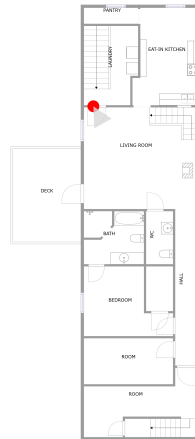

Photo Report

**48119 Hamilton Road, East Palestine,
Columbiana County, Ohio, United States, 44413**

BEDROOM (18)

Floor 5 / 72 sq. ft

PRIMARY BEDROOM (19)

Floor 5 / 175 sq. ft

Photo Report

**48119 Hamilton Road, East Palestine,
Columbiana County, Ohio, United States, 44413**

LAUNDRY (20)
Floor 5 / 33 sq. ft

BATH (21)
Floor 5 / 49 sq. ft

Photo Report

**48119 Hamilton Road, East Palestine,
Columbiana County, Ohio, United States, 44413**

LAUNDRY (22)
Floor 6 / 113 sq. ft

LIVING ROOM (23)
Floor 6 / 325 sq. ft

Photo Report

**48119 Hamilton Road, East Palestine,
Columbiana County, Ohio, United States, 44413**

LIVING ROOM (23)
Floor 6 / 325 sq. ft

DECK (24)
Floor 6 / 175 sq. ft

Photo Report

**48119 Hamilton Road, East Palestine,
Columbiana County, Ohio, United States, 44413**

EAT-IN KITCHEN (25)

Floor 6 / 165 sq. ft

BEDROOM (26)

Floor 6 / 135 sq. ft

Photo Report

**48119 Hamilton Road, East Palestine,
Columbiana County, Ohio, United States, 44413**

BATH (27)
Floor 6 / 86 sq. ft

ROOM (28)
Floor 6 / 114 sq. ft