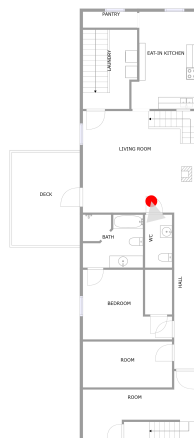

Photo Report

**48119 Hamilton Road, East Palestine,
Columbiana County, Ohio, United States, 44413**

BEDROOM (18)

Floor 5 / 72 sq. ft

PRIMARY BEDROOM (19)

Floor 5 / 175 sq. ft

Photo Report

**48119 Hamilton Road, East Palestine,
Columbiana County, Ohio, United States, 44413**

LAUNDRY (20)
Floor 5 / 33 sq. ft

BATH (21)
Floor 5 / 49 sq. ft

Photo Report

**48119 Hamilton Road, East Palestine,
Columbiana County, Ohio, United States, 44413**

LAUNDRY (22)
Floor 6 / 113 sq. ft

LIVING ROOM (23)
Floor 6 / 325 sq. ft

Photo Report

**48119 Hamilton Road, East Palestine,
Columbiana County, Ohio, United States, 44413**

LIVING ROOM (23)
Floor 6 / 325 sq. ft

DECK (24)
Floor 6 / 175 sq. ft

Photo Report

**48119 Hamilton Road, East Palestine,
Columbiana County, Ohio, United States, 44413**