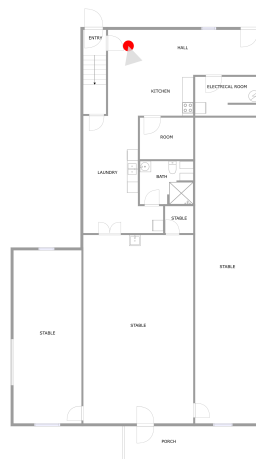

Photo Report

**48119 Hamilton Road, East Palestine,
Columbiana County, Ohio, United States, 44413**