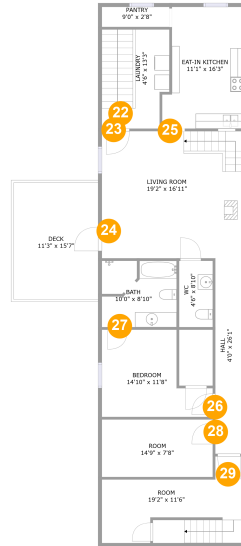

Photo Report

**48119 Hamilton Road, East Palestine,
Columbiana County, Ohio, United States, 44413**

Room number	Room name	Room area	Room Dimensions
7	Hall	265 sq. ft	27'5" x 15'7"
8	Kitchen	74 sq. ft	9'11" x 7'5"
9	Laundry	234 sq. ft	14'6" x 21'4"
10	Bath	74 sq. ft	9'8" x 7'10"
11	Stable	682 sq. ft	19'11" x 34'3"
12	Stable	649 sq. ft	11'8" x 55'7"
13	Stable	387 sq. ft	12'3" x 31'6"

Photo Report

**48119 Hamilton Road, East Palestine,
Columbiana County, Ohio, United States, 44413**

Room number	Room name	Room area	Room Dimensions
14	Room	41 sq. ft	4'1" x 10'1"
15	Bedroom	96 sq. ft	10'2" x 9'5"
16	Bedroom	141 sq. ft	14'10" x 9'6"
17	Office	55 sq. ft	8'0" x 9'0"
18	Bedroom	72 sq. ft	9'2" x 12'8"
19	Primary Bedroom	175 sq. ft	23'1" x 11'11"
20	Laundry	33 sq. ft	9'1" x 5'9"
21	Bath	49 sq. ft	9'2" x 9'8"

Photo Report

**48119 Hamilton Road, East Palestine,
Columbiana County, Ohio, United States, 44413**

Room number	Room name	Room area	Room Dimensions
22	Laundry	113 sq. ft	4'6" x 13'3"
23	Living Room	325 sq. ft	19'2" x 16'11"
24	Deck	175 sq. ft	11'3" x 15'7"
25	Eat-in Kitchen	165 sq. ft	11'1" x 16'3"
26	Bedroom	135 sq. ft	14'10" x 11'8"
27	Bath	86 sq. ft	10'0" x 8'10"
28	Room	114 sq. ft	14'9" x 7'8"
29	Room	170 sq. ft	19'2" x 11'6"

Photo Report

**48119 Hamilton Road, East Palestine,
Columbiana County, Ohio, United States, 44413**

Room number	Room name	Room area	Room Dimensions
30	Loft	295 sq. ft	19'1" x 15'5"

Photo Report

**48119 Hamilton Road, East Palestine,
Columbiana County, Ohio, United States, 44413**