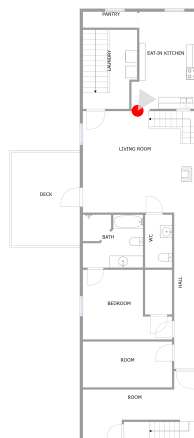

LAUNDRY (20)
Floor 5 / 33 sq. ft

BATH (21)
Floor 5 / 49 sq. ft

Photo Report

**48119 Hamilton Road, East Palestine,
Columbiana County, Ohio, United States, 44413**

LAUNDRY (22)
Floor 6 / 113 sq. ft

LIVING ROOM (23)
Floor 6 / 325 sq. ft

Photo Report

**48119 Hamilton Road, East Palestine,
Columbiana County, Ohio, United States, 44413**

LIVING ROOM (23)
Floor 6 / 325 sq. ft

DECK (24)
Floor 6 / 175 sq. ft

Photo Report

**48119 Hamilton Road, East Palestine,
Columbiana County, Ohio, United States, 44413**

EAT-IN KITCHEN (25)

Floor 6 / 165 sq. ft

BEDROOM (26)

Floor 6 / 135 sq. ft

Photo Report

**48119 Hamilton Road, East Palestine,
Columbiana County, Ohio, United States, 44413**

BATH (27)
Floor 6 / 86 sq. ft

ROOM (28)
Floor 6 / 114 sq. ft