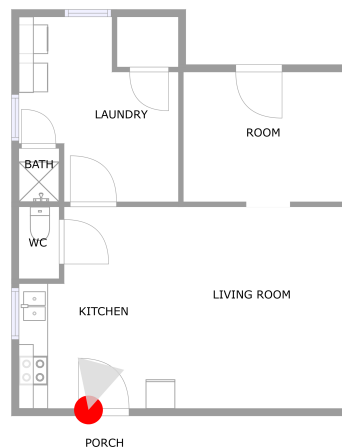

Room number	Room name	Room area	Room Dimensions
31	Loft	89 sq. ft	11'11" x 19'3"

KITCHEN (1)
Floor 2 / 226 sq. ft

Photo Report

**48119 Hamilton Road, East Palestine,
Columbiana County, Ohio, United States, 44413**

DINING AREA (2)

Floor 2 / 231 sq. ft

DECK (3)

Floor 2 / 243 sq. ft

Photo Report

**48119 Hamilton Road, East Palestine,
Columbiana County, Ohio, United States, 44413**

KITCHEN (4)

Floor 3 / 92 sq. ft

LIVING ROOM (5)

Floor 3 / 198 sq. ft

Photo Report

**48119 Hamilton Road, East Palestine,
Columbiana County, Ohio, United States, 44413**

LAUNDRY (6)
Floor 3 / 109 sq. ft

HALL (7)
Floor 4 / 265 sq. ft

Photo Report