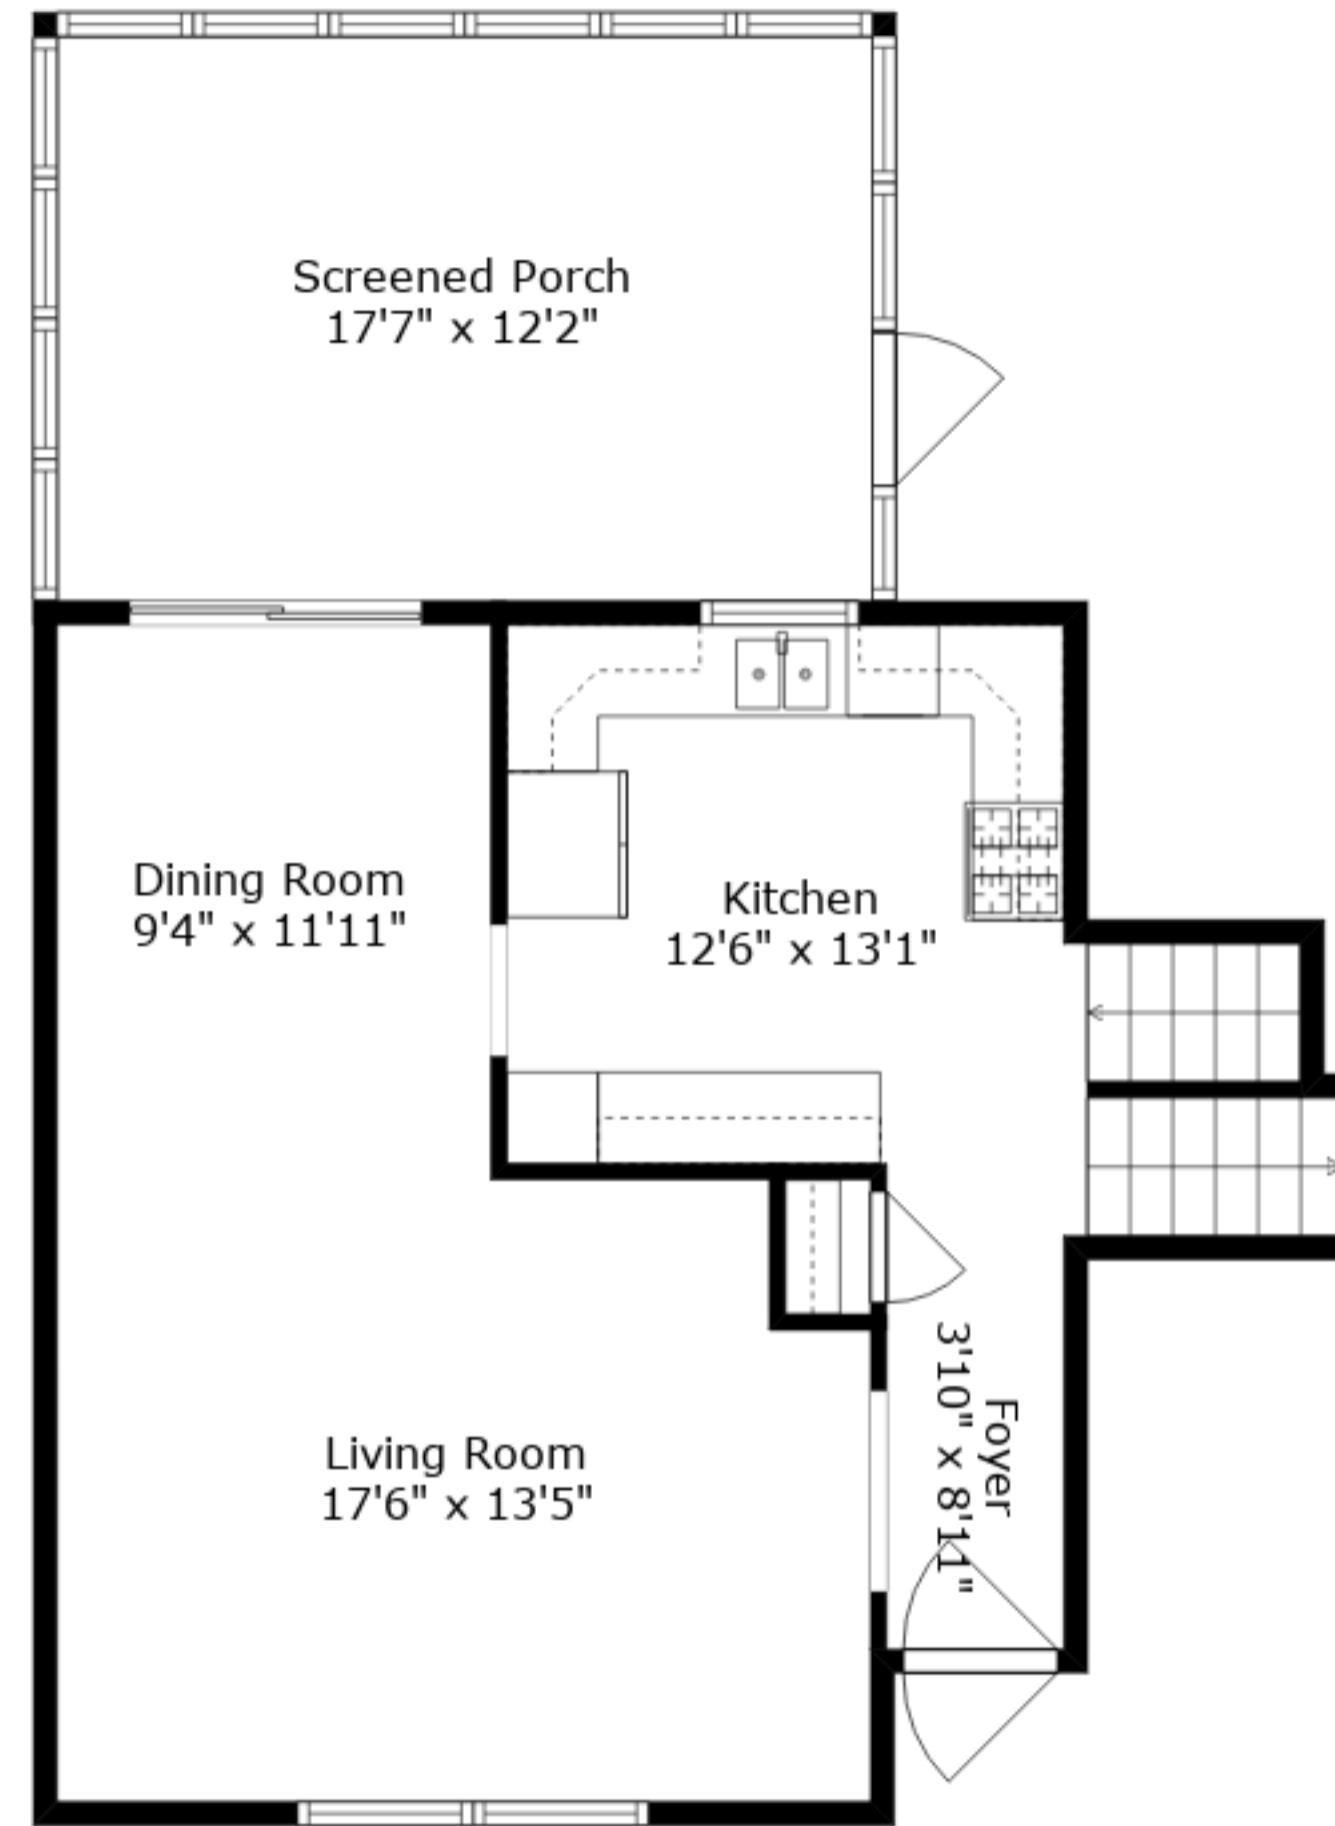

Sizes And Dimensions Are Approximate. Actual May Vary.

**ESTIMATED AREAS**

GLA LOWER FLOOR: 624 sq. ft EXCLUDED AREAS 593 sq. ft  
 GLA MAIN FLOOR: 624 sq. ft EXCLUDED AREAS 235 sq. ft  
 GLA UPPER FLOOR: 685 sq. ft EXCLUDED AREAS 0 sq. ft  
 Total GLA 1933 sq. ft, total area 2761 sq. ft

Sizes And Dimensions Are Approximate. Actual May Vary.

Lower Floor

Main Floor

Upper Floor

**ESTIMATED AREAS**

GLA LOWER FLOOR: 624 sq. ft EXCLUDED AREAS 593 sq. ft  
 GLA MAIN FLOOR: 624 sq. ft EXCLUDED AREAS 235 sq. ft  
 GLA UPPER FLOOR: 685 sq. ft EXCLUDED AREAS 0 sq. ft  
 Total GLA 1933 sq. ft, total area 2761 sq. ft

Sizes And Dimensions Are Approximate. Actual May Vary.