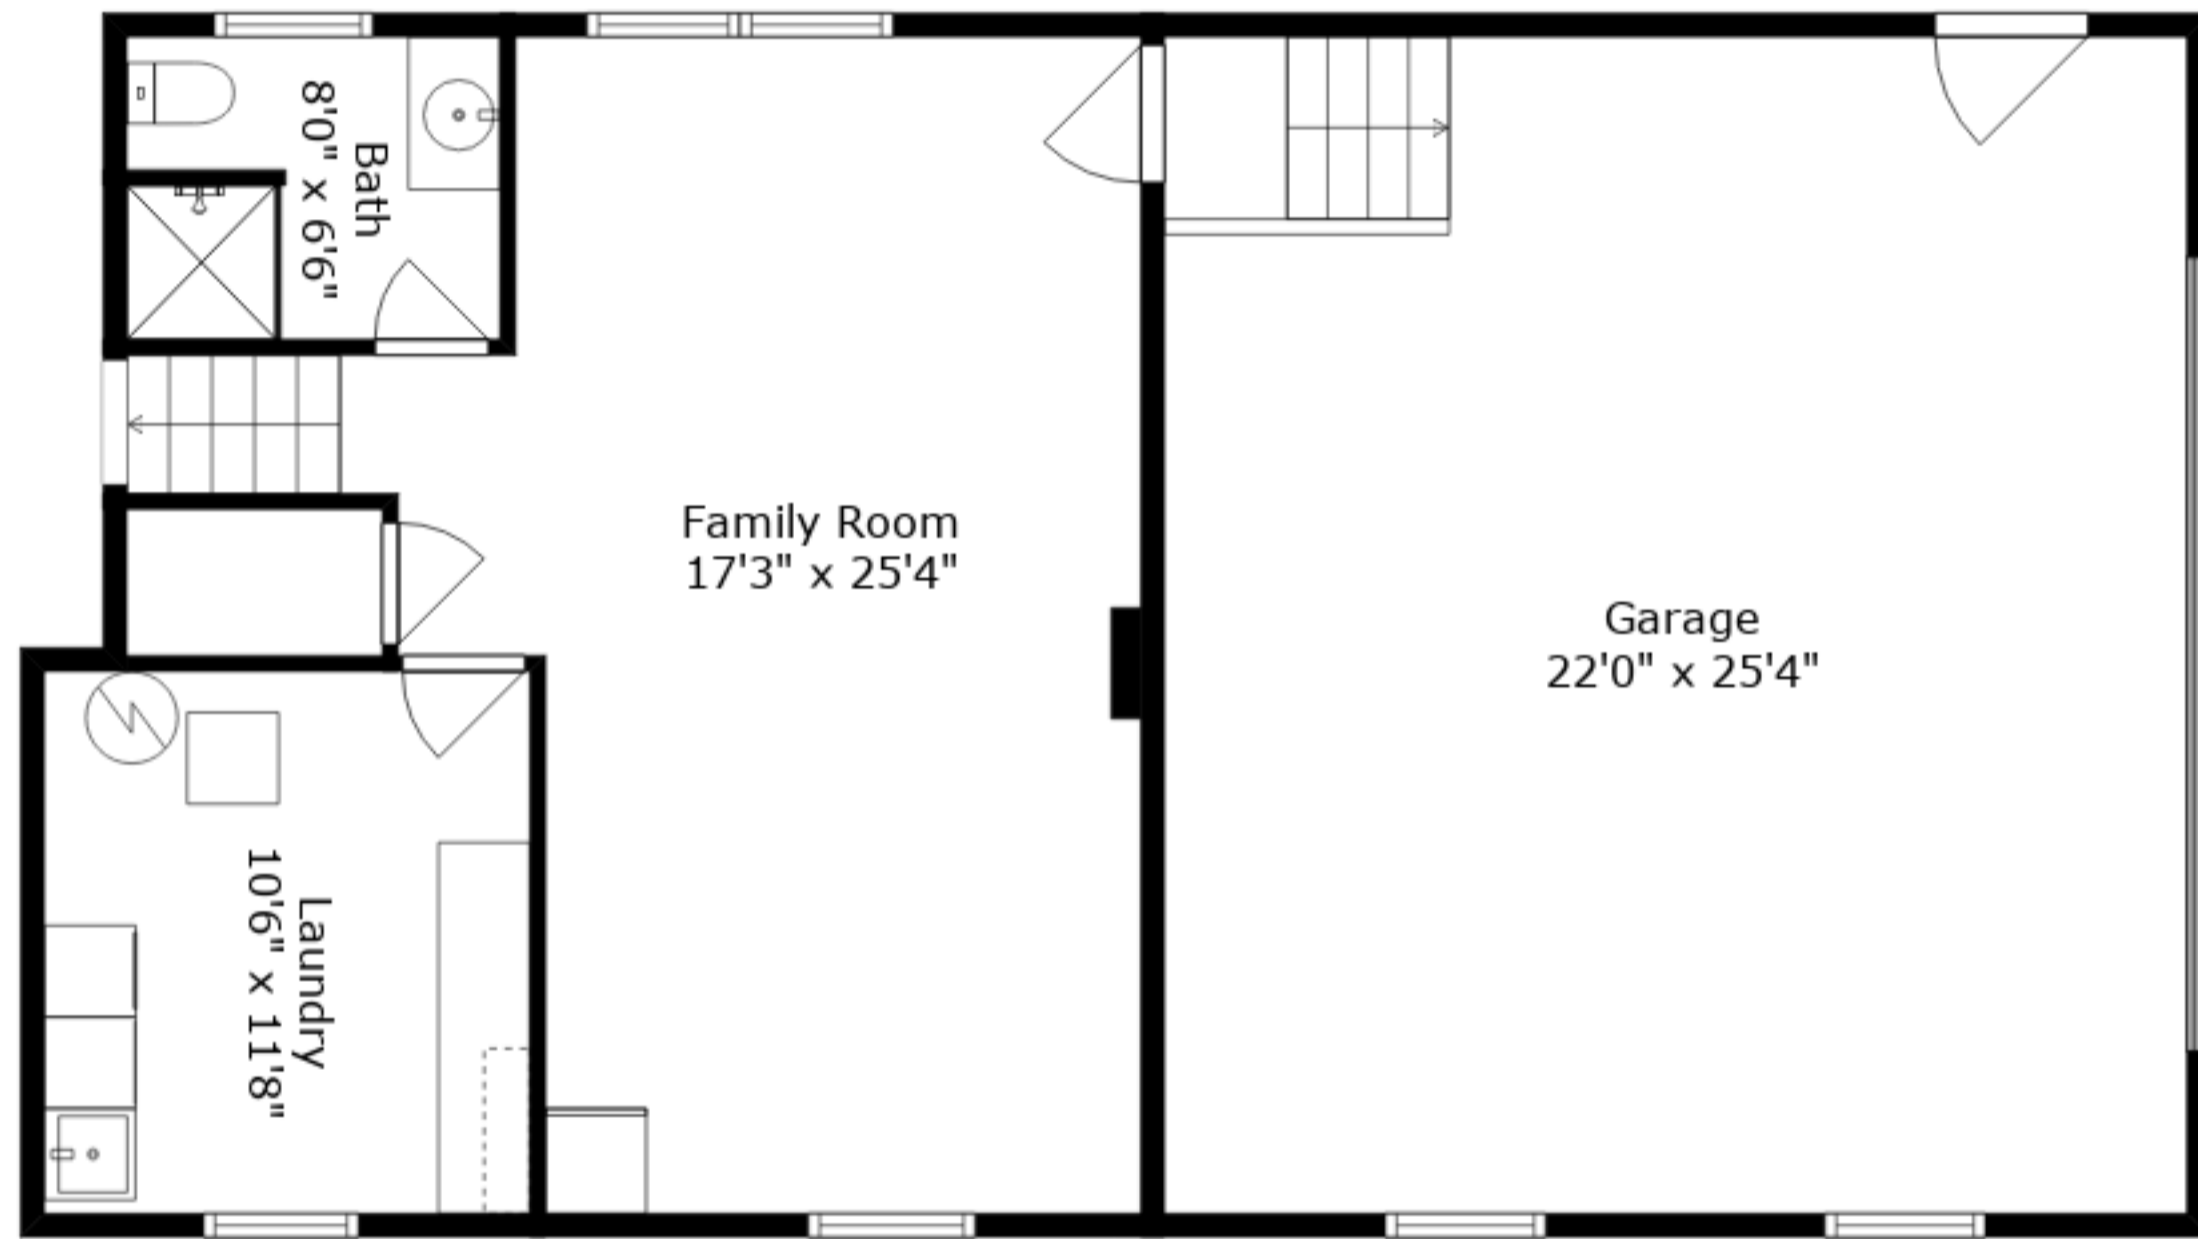

**ESTIMATED AREAS**

GLA LOWER FLOOR: 624 sq. ft EXCLUDED AREAS 593 sq. ft  
 GLA MAIN FLOOR: 624 sq. ft EXCLUDED AREAS 235 sq. ft  
 GLA UPPER FLOOR: 685 sq. ft EXCLUDED AREAS 0 sq. ft  
 Total GLA 1933 sq. ft, total area 2761 sq. ft

Sizes And Dimensions Are Approximate. Actual May Vary.

**ESTIMATED AREAS**

GLA LOWER FLOOR: 624 sq. ft EXCLUDED AREAS 593 sq. ft  
 GLA MAIN FLOOR: 624 sq. ft EXCLUDED AREAS 235 sq. ft  
 GLA UPPER FLOOR: 685 sq. ft EXCLUDED AREAS 0 sq. ft  
 Total GLA 1933 sq. ft, total area 2761 sq. ft

Sizes And Dimensions Are Approximate. Actual May Vary.

Lower Floor

Main Floor

Upper Floor

**ESTIMATED AREAS**

GLA LOWER FLOOR: 624 sq. ft EXCLUDED AREAS 593 sq. ft  
 GLA MAIN FLOOR: 624 sq. ft EXCLUDED AREAS 235 sq. ft  
 GLA UPPER FLOOR: 685 sq. ft EXCLUDED AREAS 0 sq. ft  
 Total GLA 1933 sq. ft, total area 2761 sq. ft