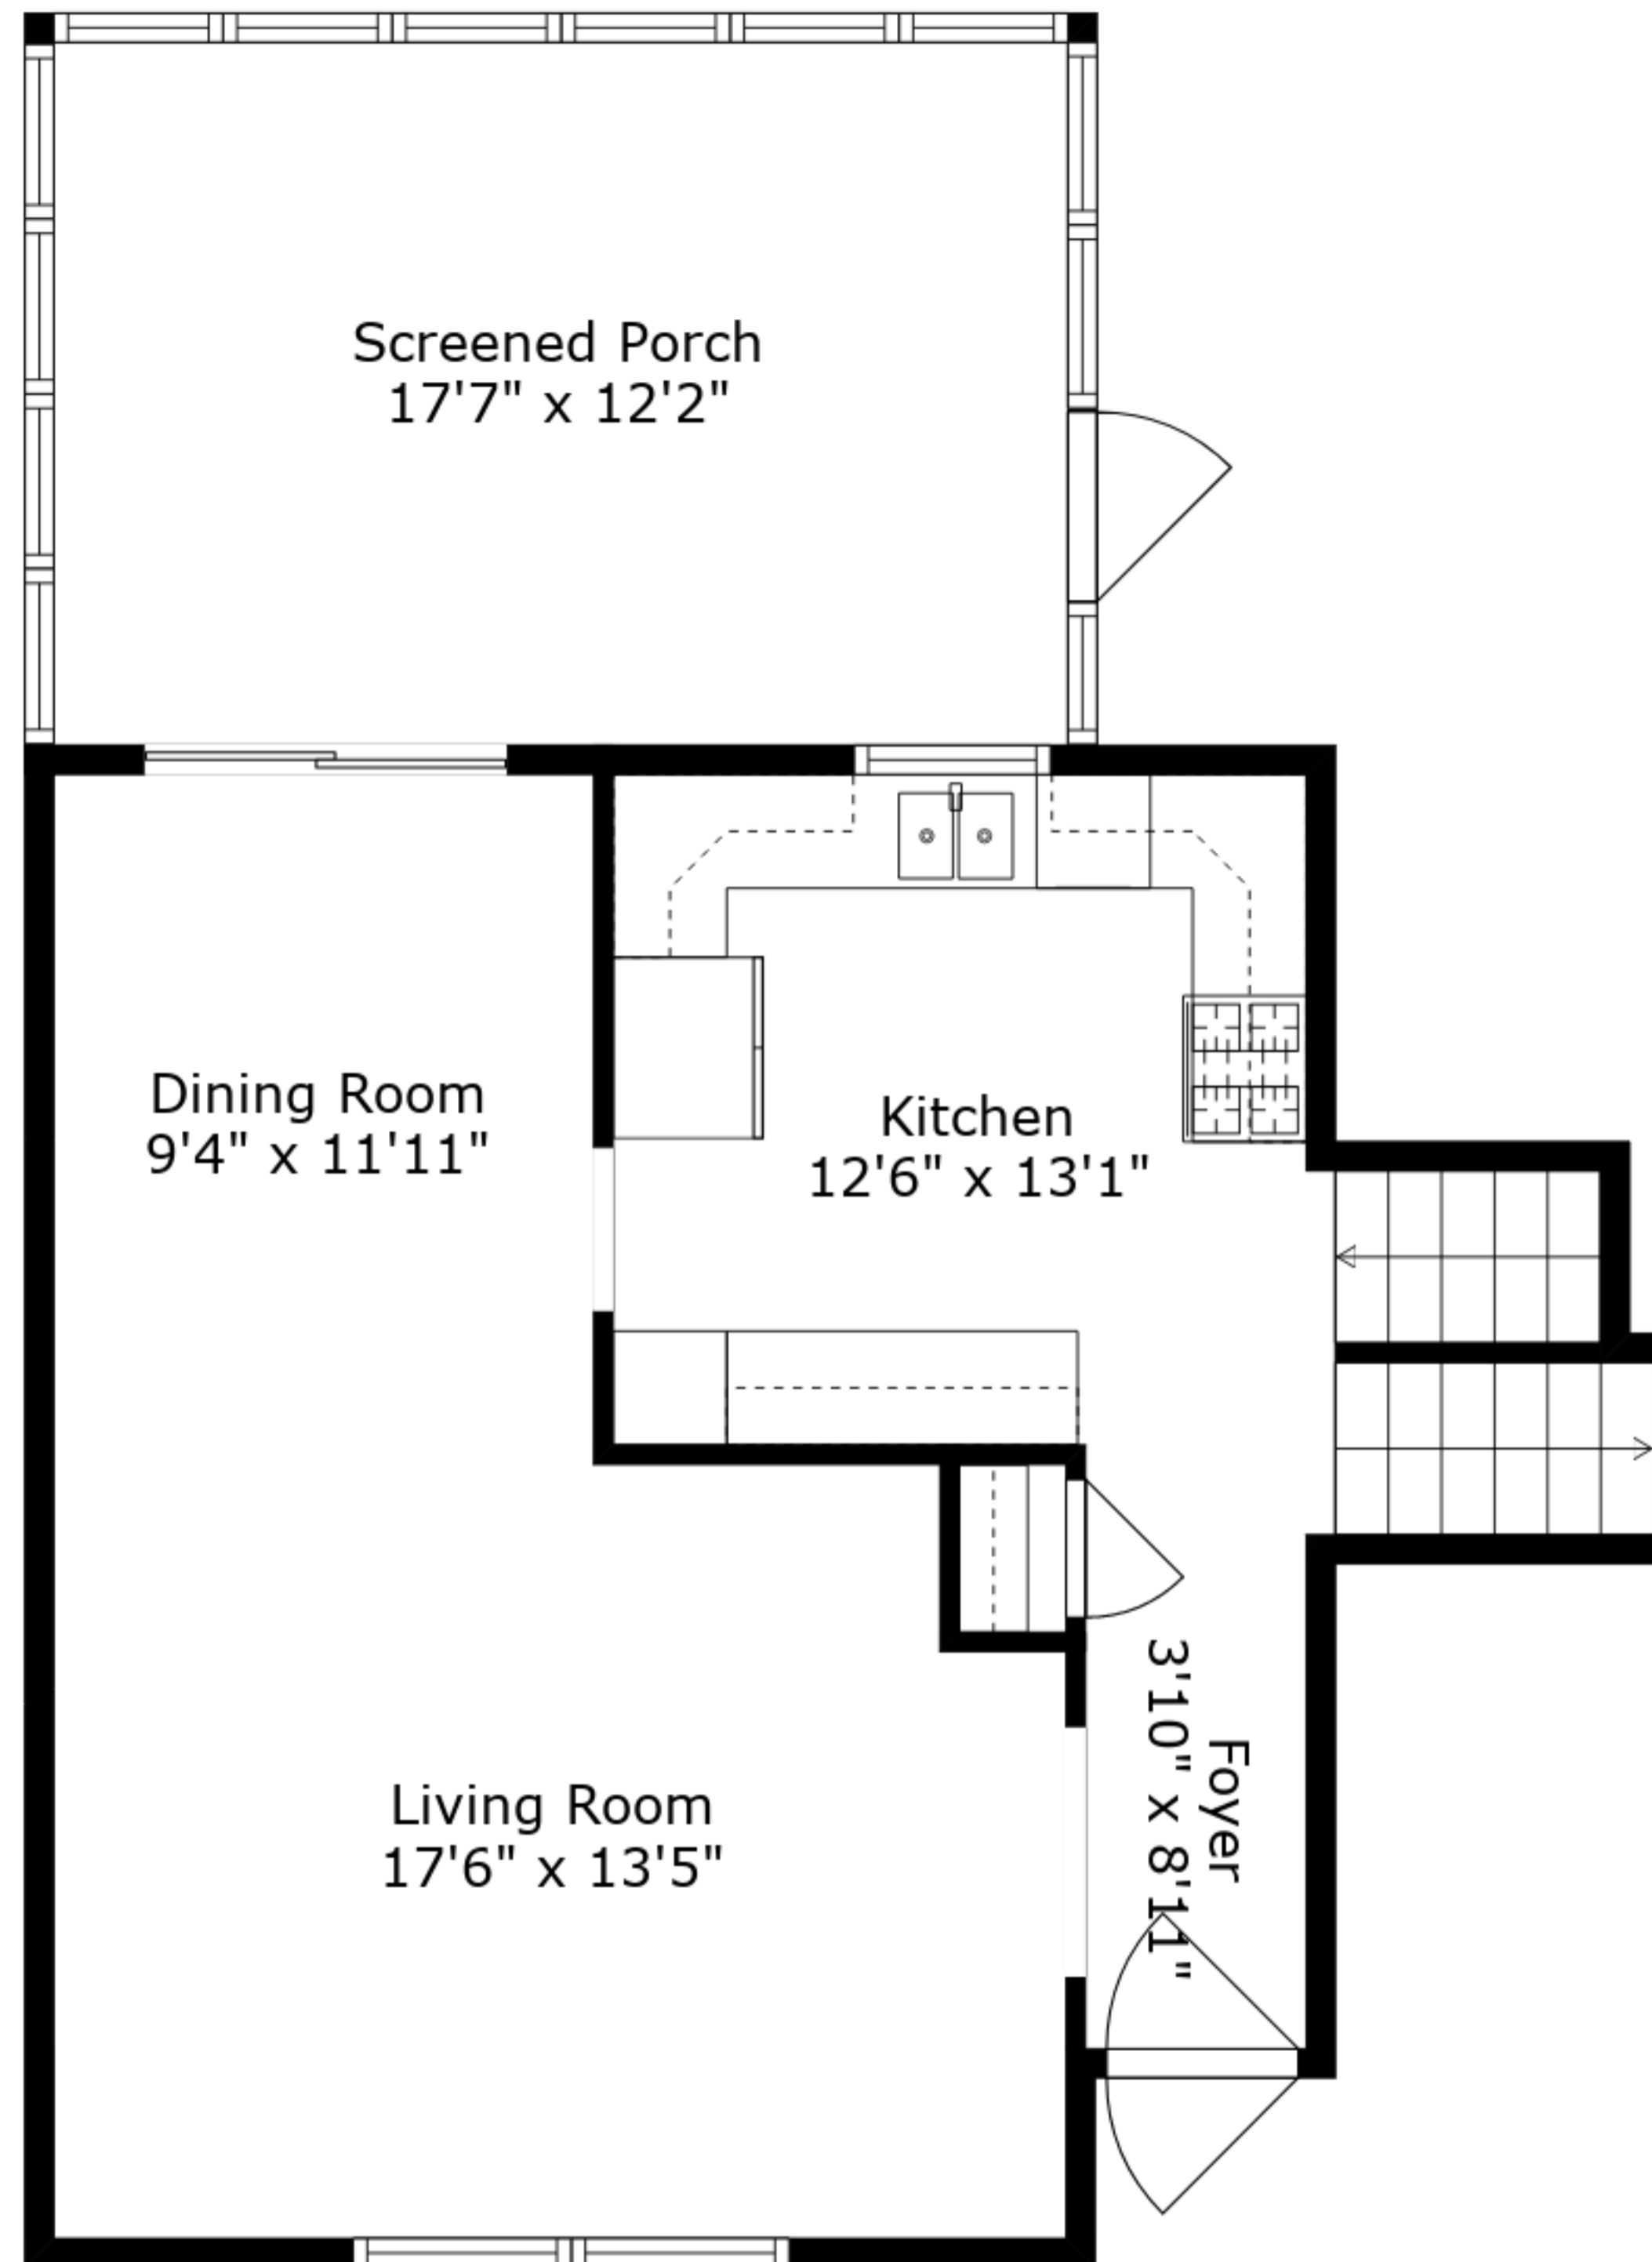

**ESTIMATED AREAS**

GLA LOWER FLOOR: 624 sq. ft EXCLUDED AREAS 593 sq. ft  
 GLA MAIN FLOOR: 624 sq. ft EXCLUDED AREAS 235 sq. ft  
 GLA UPPER FLOOR: 685 sq. ft EXCLUDED AREAS 0 sq. ft  
 Total GLA 1933 sq. ft, total area 2761 sq. ft

Sizes And Dimensions Are Approximate. Actual May Vary.

**ESTIMATED AREAS**

GLA LOWER FLOOR: 624 sq. ft EXCLUDED AREAS 593 sq. ft  
 GLA MAIN FLOOR: 624 sq. ft EXCLUDED AREAS 235 sq. ft  
 GLA UPPER FLOOR: 685 sq. ft EXCLUDED AREAS 0 sq. ft  
 Total GLA 1933 sq. ft, total area 2761 sq. ft

Sizes And Dimensions Are Approximate. Actual May Vary.

Lower Floor

Main Floor

Upper Floor

**ESTIMATED AREAS**

GLA LOWER FLOOR: 624 sq. ft EXCLUDED AREAS 593 sq. ft  
 GLA MAIN FLOOR: 624 sq. ft EXCLUDED AREAS 235 sq. ft  
 GLA UPPER FLOOR: 685 sq. ft EXCLUDED AREAS 0 sq. ft  
 Total GLA 1933 sq. ft, total area 2761 sq. ft