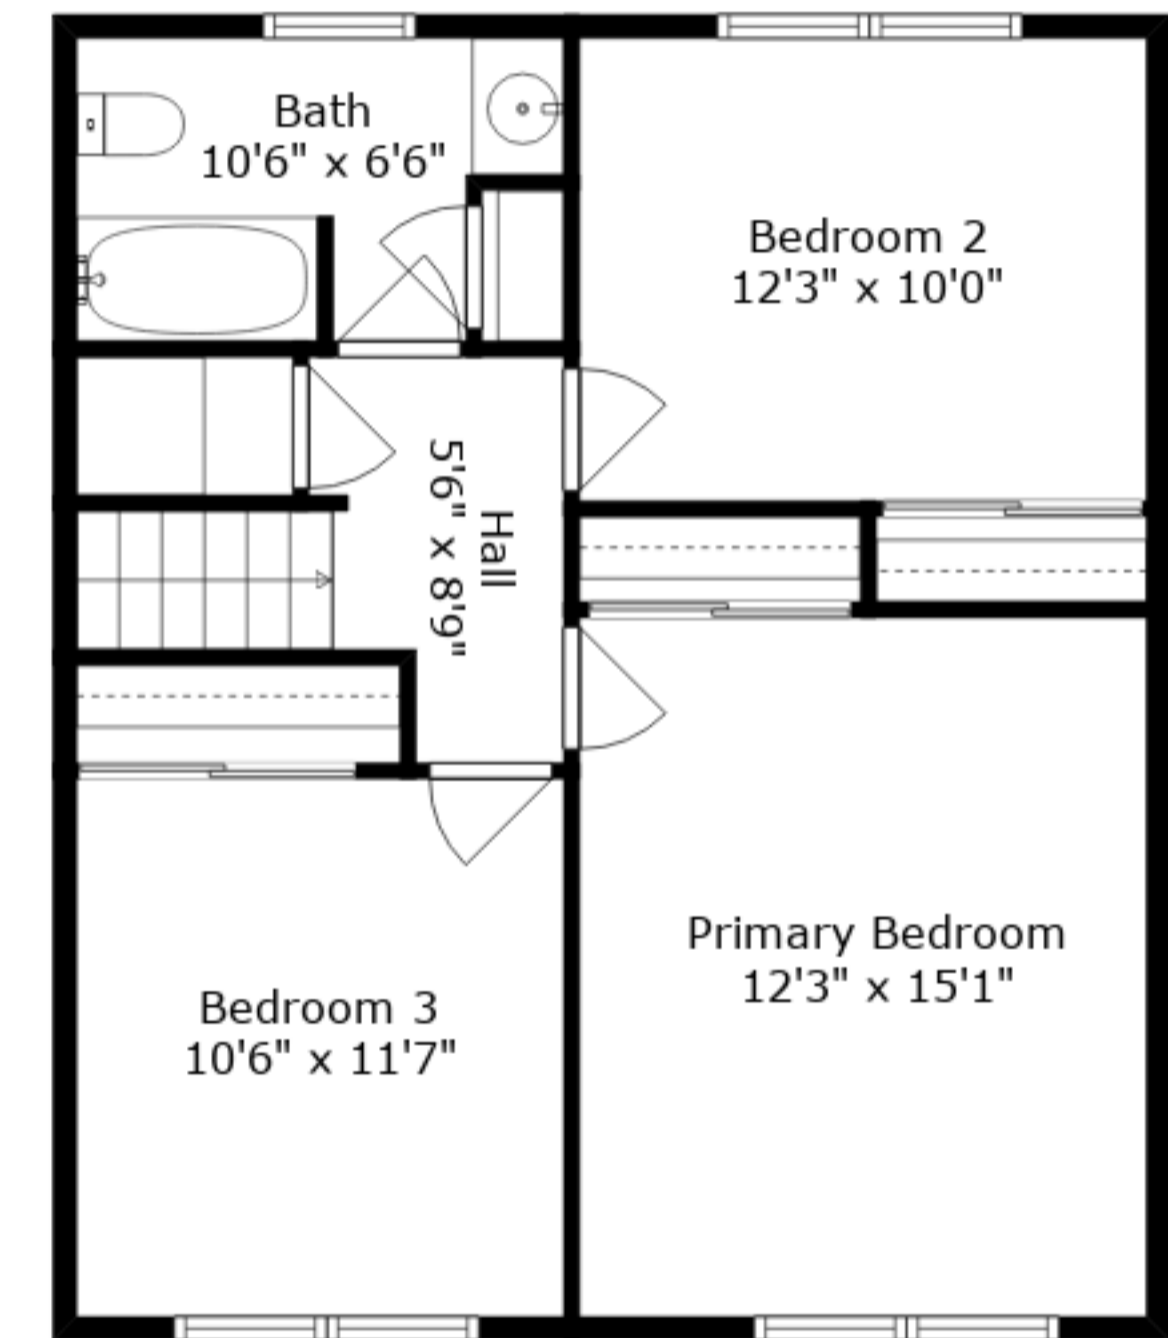

Sizes And Dimensions Are Approximate. Actual May Vary.

**ESTIMATED AREAS**

GLA LOWER FLOOR: 624 sq. ft EXCLUDED AREAS 593 sq. ft  
 GLA MAIN FLOOR: 624 sq. ft EXCLUDED AREAS 235 sq. ft  
 GLA UPPER FLOOR: 685 sq. ft EXCLUDED AREAS 0 sq. ft  
 Total GLA 1933 sq. ft, total area 2761 sq. ft

Sizes And Dimensions Are Approximate. Actual May Vary.

Lower Floor

Main Floor

Upper Floor

**ESTIMATED AREAS**

GLA LOWER FLOOR: 624 sq. ft EXCLUDED AREAS 593 sq. ft  
 GLA MAIN FLOOR: 624 sq. ft EXCLUDED AREAS 235 sq. ft  
 GLA UPPER FLOOR: 685 sq. ft EXCLUDED AREAS 0 sq. ft  
 Total GLA 1933 sq. ft, total area 2761 sq. ft

Sizes And Dimensions Are Approximate. Actual May Vary.