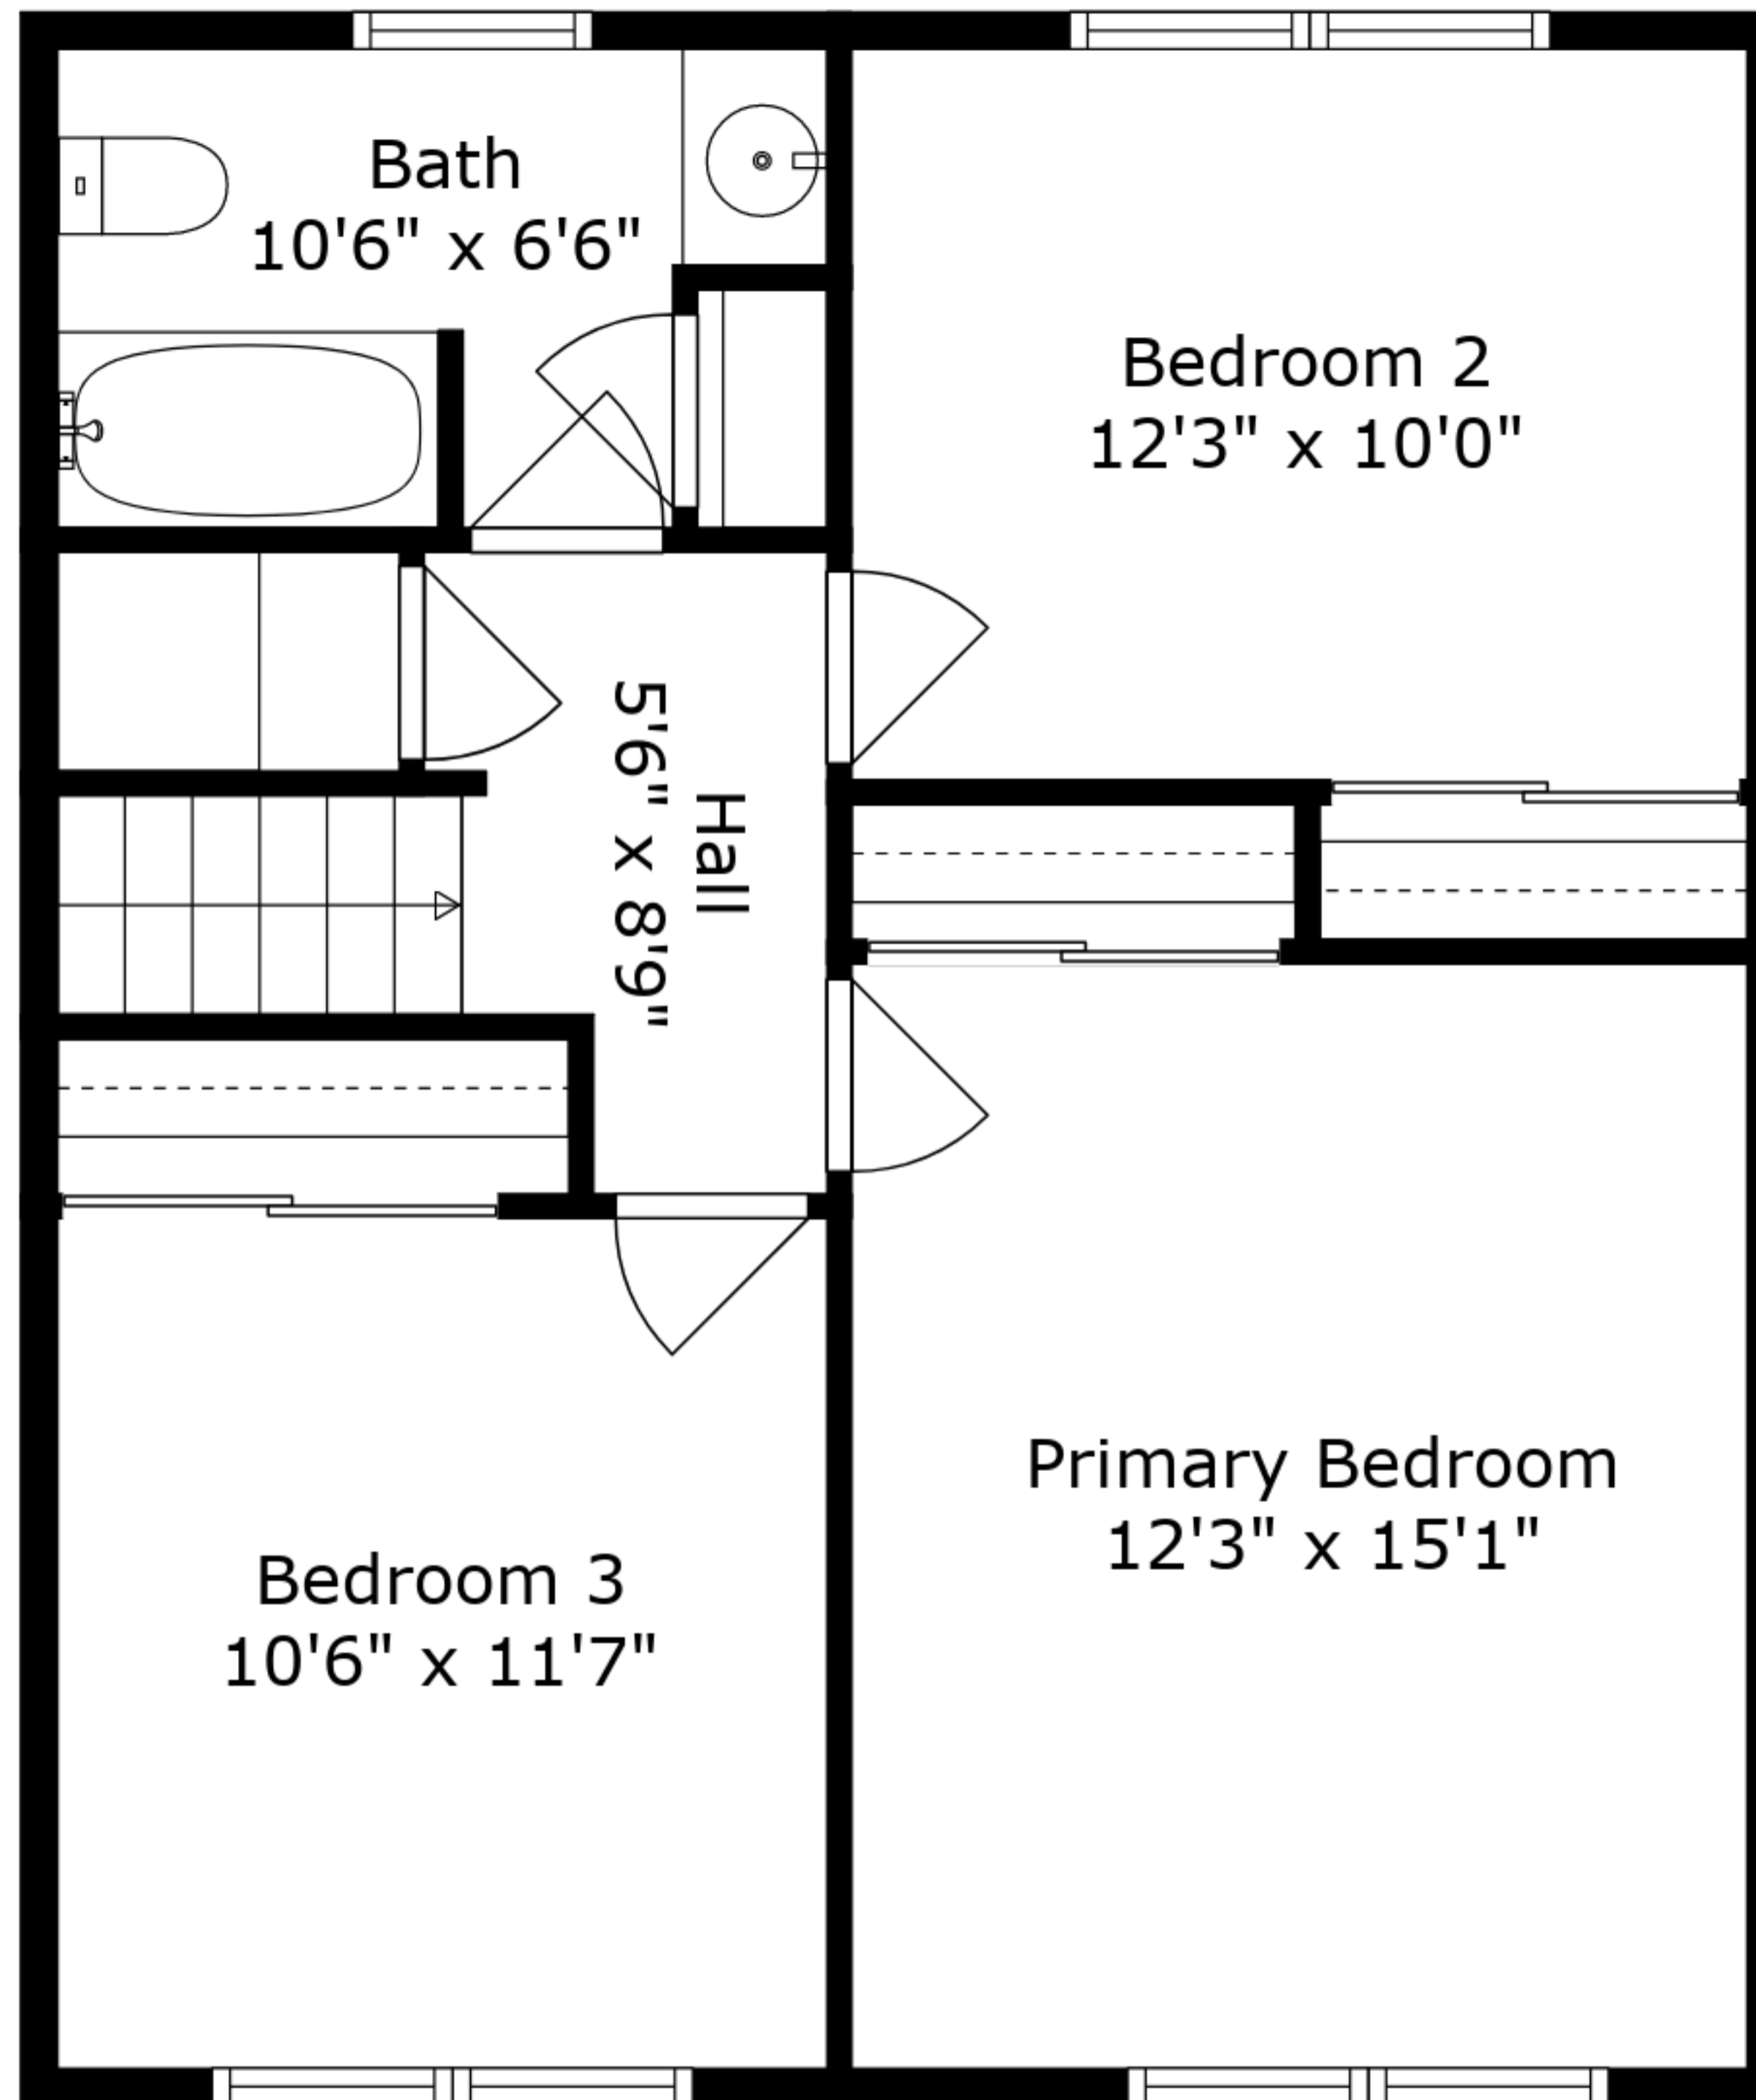

**ESTIMATED AREAS**

GLA LOWER FLOOR: 624 sq. ft EXCLUDED AREAS 593 sq. ft  
 GLA MAIN FLOOR: 624 sq. ft EXCLUDED AREAS 235 sq. ft  
 GLA UPPER FLOOR: 685 sq. ft EXCLUDED AREAS 0 sq. ft  
 Total GLA 1933 sq. ft, total area 2761 sq. ft

Sizes And Dimensions Are Approximate. Actual May Vary.

**ESTIMATED AREAS**

GLA LOWER FLOOR: 624 sq. ft EXCLUDED AREAS 593 sq. ft  
 GLA MAIN FLOOR: 624 sq. ft EXCLUDED AREAS 235 sq. ft  
 GLA UPPER FLOOR: 685 sq. ft EXCLUDED AREAS 0 sq. ft  
 Total GLA 1933 sq. ft, total area 2761 sq. ft

Sizes And Dimensions Are Approximate. Actual May Vary.

Lower Floor

Main Floor

Upper Floor

**ESTIMATED AREAS**

GLA LOWER FLOOR: 624 sq. ft EXCLUDED AREAS 593 sq. ft  
 GLA MAIN FLOOR: 624 sq. ft EXCLUDED AREAS 235 sq. ft  
 GLA UPPER FLOOR: 685 sq. ft EXCLUDED AREAS 0 sq. ft  
 Total GLA 1933 sq. ft, total area 2761 sq. ft