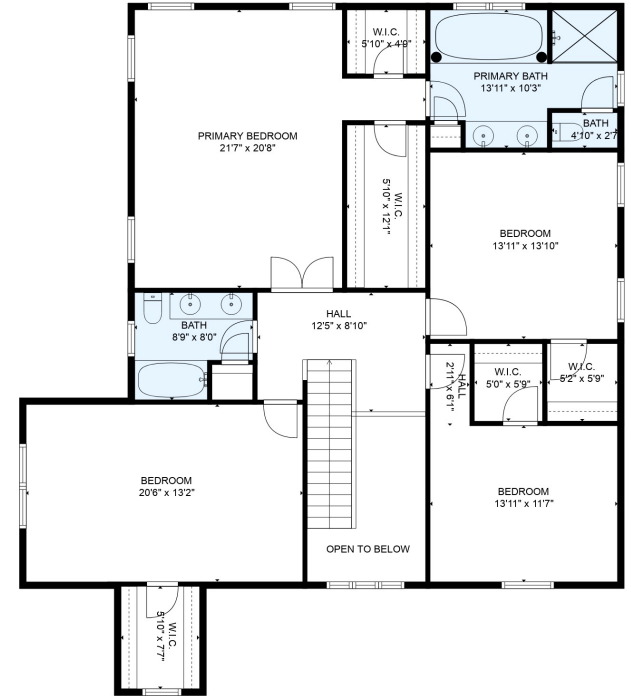

FLOOR 1

FLOOR 2

FLOOR 3

**TOTAL: 4006 sq. ft**

Below Ground: 1028 sq. ft, FLOOR 2: 1385 sq. ft, FLOOR 3: 1593 sq. ft  
 EXCLUDED AREAS: STORAGE: 258 sq. ft, PORCH: 52 sq. ft, DECK: 263 sq. ft,  
 GARAGE: 550 sq. ft, EMBEDDED WINDOW: 18 sq. ft, FIREPLACE: 7 sq. ft,  
 OPEN TO BELOW: 78 sq. ft

MEASUREMENTS ARE DEEMED RELIABLE BUT ARE NOT GUARANTEED.

**TOTAL: 4006 sq. ft**

Below Ground: 1028 sq. ft, FLOOR 2: 1385 sq. ft, FLOOR 3: 1593 sq. ft  
 EXCLUDED AREAS: STORAGE: 258 sq. ft, PORCH: 52 sq. ft, DECK: 263 sq. ft,  
 GARAGE: 550 sq. ft, EMBEDDED WINDOW: 18 sq. ft, FIREPLACE: 7 sq. ft,  
 OPEN TO BELOW: 78 sq. ft