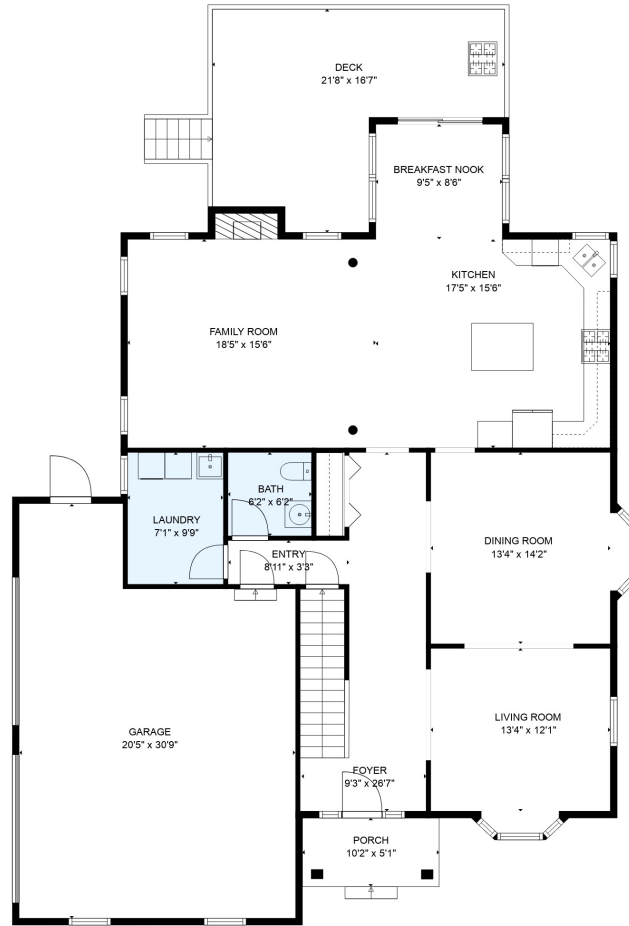

FLOOR 1

FLOOR 2

FLOOR 3

**TOTAL: 4006 sq. ft**

Below Ground: 1028 sq. ft, FLOOR 2: 1385 sq. ft, FLOOR 3: 1593 sq. ft  
 EXCLUDED AREAS: STORAGE: 258 sq. ft, PORCH: 52 sq. ft, DECK: 263 sq. ft,  
 GARAGE: 550 sq. ft, EMBEDDED WINDOW: 18 sq. ft, FIREPLACE: 7 sq. ft,  
 OPEN TO BELOW: 78 sq. ft

MEASUREMENTS ARE DEEMED RELIABLE BUT ARE NOT GUARANTEED.

**TOTAL: 4006 sq. ft**

Below Ground: 1028 sq. ft, FLOOR 2: 1385 sq. ft, FLOOR 3: 1593 sq. ft  
 EXCLUDED AREAS: STORAGE: 258 sq. ft, PORCH: 52 sq. ft, DECK: 263 sq. ft,  
 GARAGE: 550 sq. ft, EMBEDDED WINDOW: 18 sq. ft, FIREPLACE: 7 sq. ft,  
 OPEN TO BELOW: 78 sq. ft