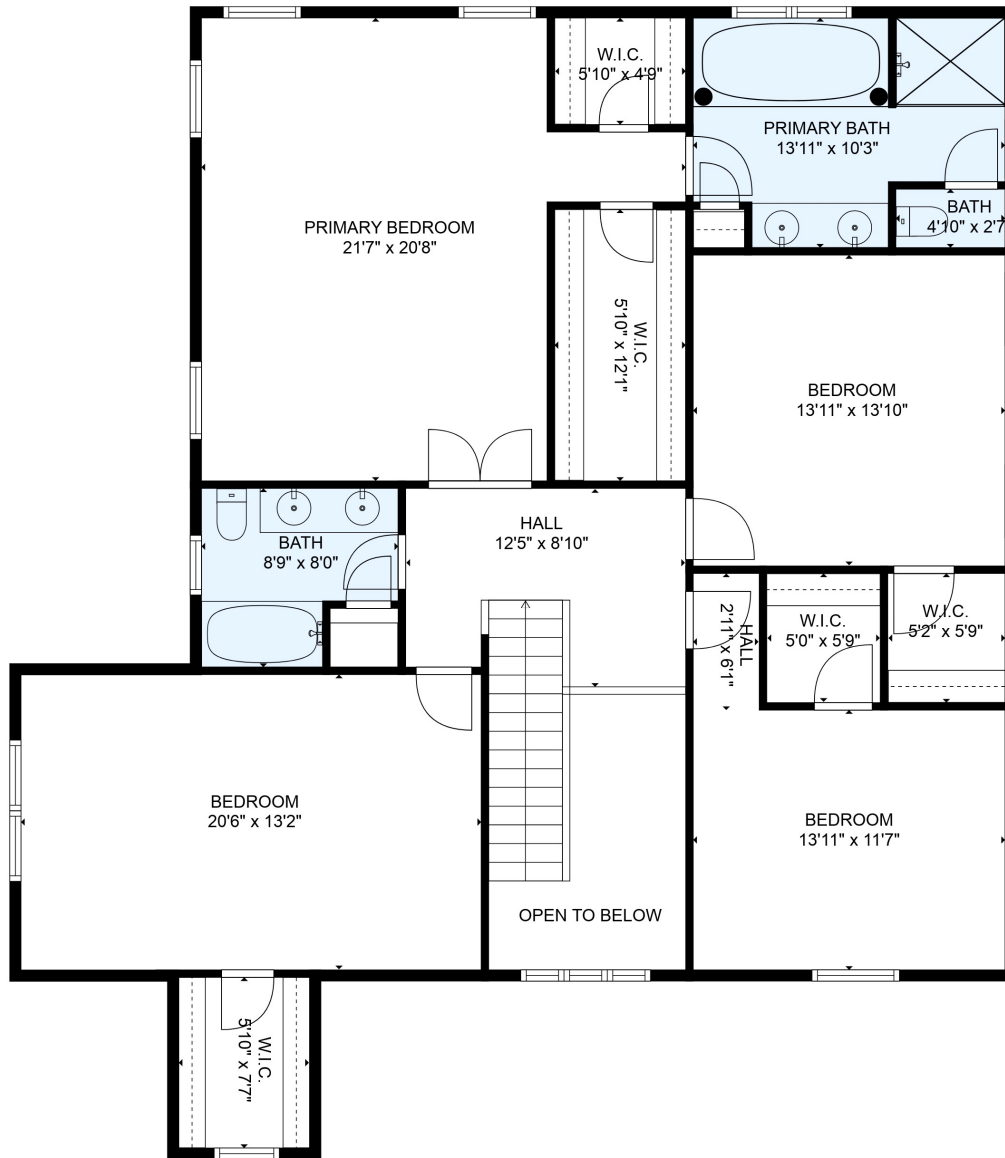

FLOOR 1

FLOOR 2

FLOOR 3

**TOTAL: 4006 sq. ft**

Below Ground: 1028 sq. ft, FLOOR 2: 1385 sq. ft, FLOOR 3: 1593 sq. ft  
 EXCLUDED AREAS: STORAGE: 258 sq. ft, PORCH: 52 sq. ft, DECK: 263 sq. ft,  
 GARAGE: 550 sq. ft, EMBEDDED WINDOW: 18 sq. ft, FIREPLACE: 7 sq. ft,  
 OPEN TO BELOW: 78 sq. ft

MEASUREMENTS ARE DEEMED RELIABLE BUT ARE NOT GUARANTEED.

**TOTAL: 4006 sq. ft**

Below Ground: 1028 sq. ft, FLOOR 2: 1385 sq. ft, FLOOR 3: 1593 sq. ft  
 EXCLUDED AREAS: STORAGE: 258 sq. ft, PORCH: 52 sq. ft, DECK: 263 sq. ft,  
 GARAGE: 550 sq. ft, EMBEDDED WINDOW: 18 sq. ft, FIREPLACE: 7 sq. ft,  
 OPEN TO BELOW: 78 sq. ft