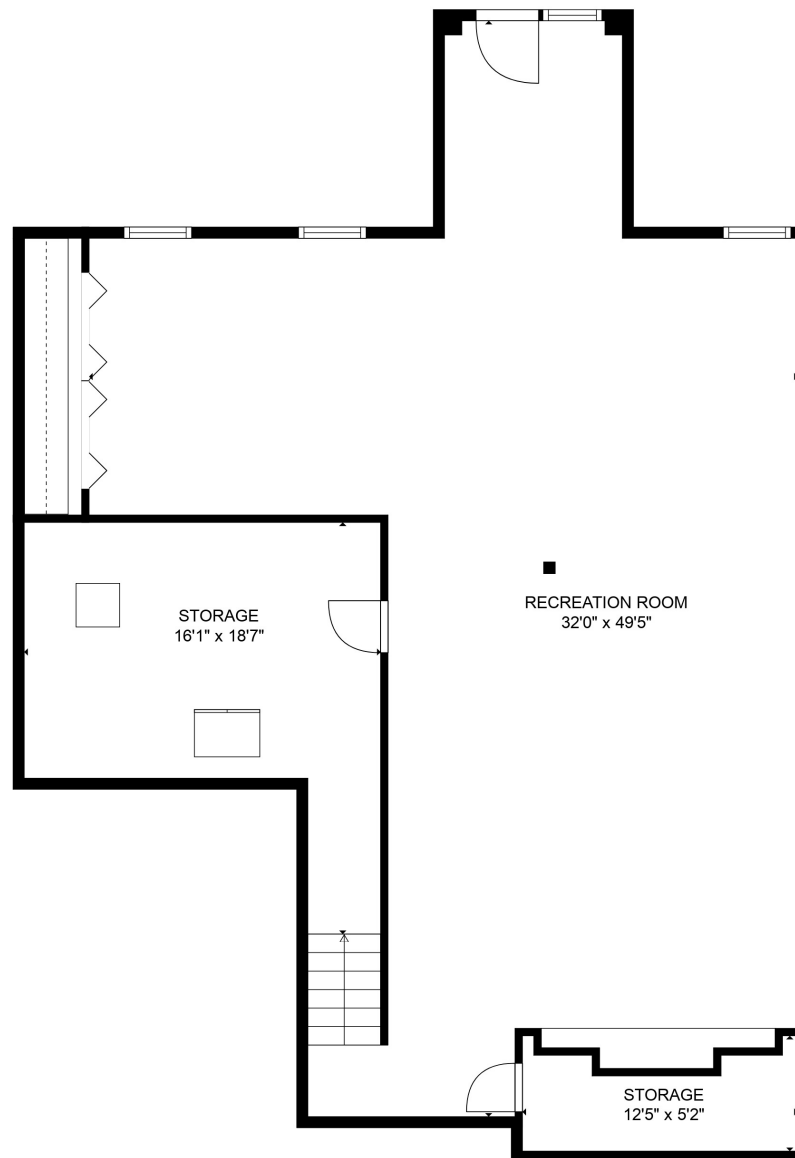

FLOOR 1

FLOOR 2

FLOOR 3

**TOTAL: 4006 sq. ft**

Below Ground: 1028 sq. ft, FLOOR 2: 1385 sq. ft, FLOOR 3: 1593 sq. ft  
 EXCLUDED AREAS: STORAGE: 258 sq. ft, PORCH: 52 sq. ft, DECK: 263 sq. ft,  
 GARAGE: 550 sq. ft, EMBEDDED WINDOW: 18 sq. ft, FIREPLACE: 7 sq. ft,  
 OPEN TO BELOW: 78 sq. ft

MEASUREMENTS ARE DEEMED RELIABLE BUT ARE NOT GUARANTEED.

**TOTAL: 4006 sq. ft**

Below Ground: 1028 sq. ft, FLOOR 2: 1385 sq. ft, FLOOR 3: 1593 sq. ft  
 EXCLUDED AREAS: STORAGE: 258 sq. ft, PORCH: 52 sq. ft, DECK: 263 sq. ft,  
 GARAGE: 550 sq. ft, EMBEDDED WINDOW: 18 sq. ft, FIREPLACE: 7 sq. ft,  
 OPEN TO BELOW: 78 sq. ft