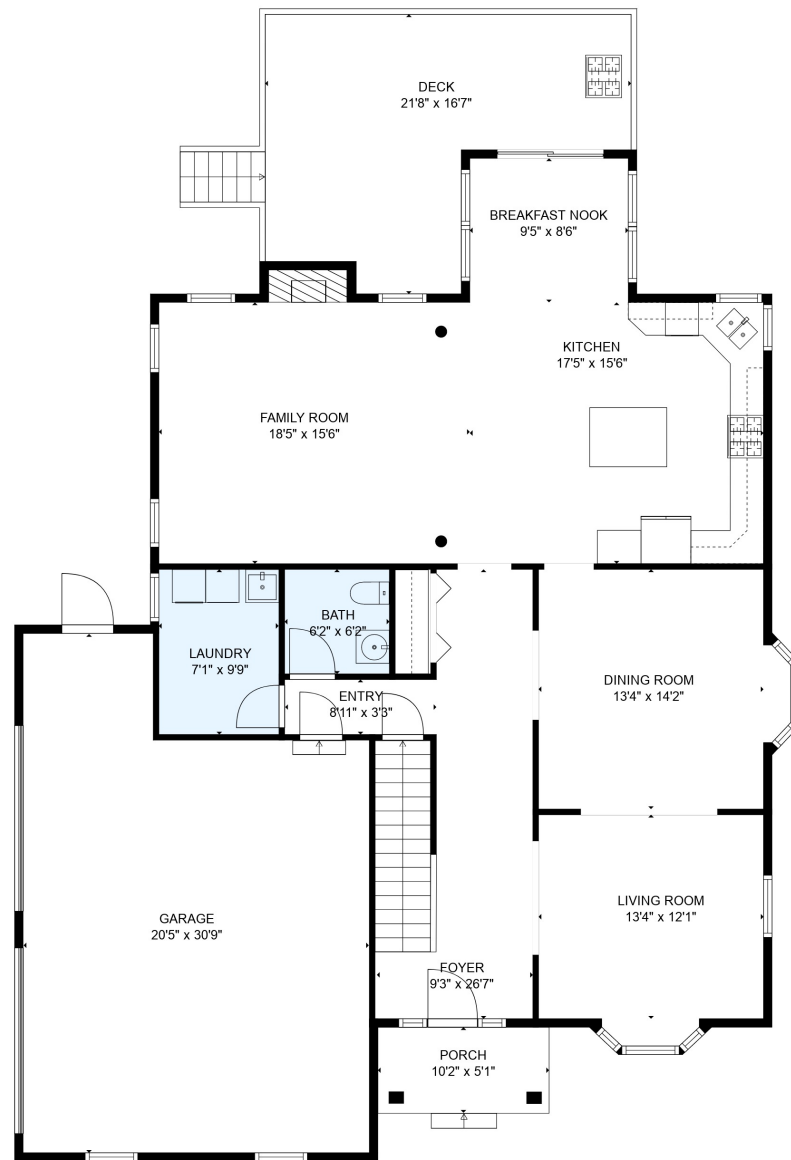

FLOOR 1

FLOOR 2

FLOOR 3

**TOTAL: 4006 sq. ft**

Below Ground: 1028 sq. ft, FLOOR 2: 1385 sq. ft, FLOOR 3: 1593 sq. ft  
 EXCLUDED AREAS: STORAGE: 258 sq. ft, PORCH: 52 sq. ft, DECK: 263 sq. ft,  
 GARAGE: 550 sq. ft, EMBEDDED WINDOW: 18 sq. ft, FIREPLACE: 7 sq. ft,  
 OPEN TO BELOW: 78 sq. ft

MEASUREMENTS ARE DEEMED RELIABLE BUT ARE NOT GUARANTEED.

**TOTAL: 4006 sq. ft**

Below Ground: 1028 sq. ft, FLOOR 2: 1385 sq. ft, FLOOR 3: 1593 sq. ft  
 EXCLUDED AREAS: STORAGE: 258 sq. ft, PORCH: 52 sq. ft, DECK: 263 sq. ft,  
 GARAGE: 550 sq. ft, EMBEDDED WINDOW: 18 sq. ft, FIREPLACE: 7 sq. ft,  
 OPEN TO BELOW: 78 sq. ft