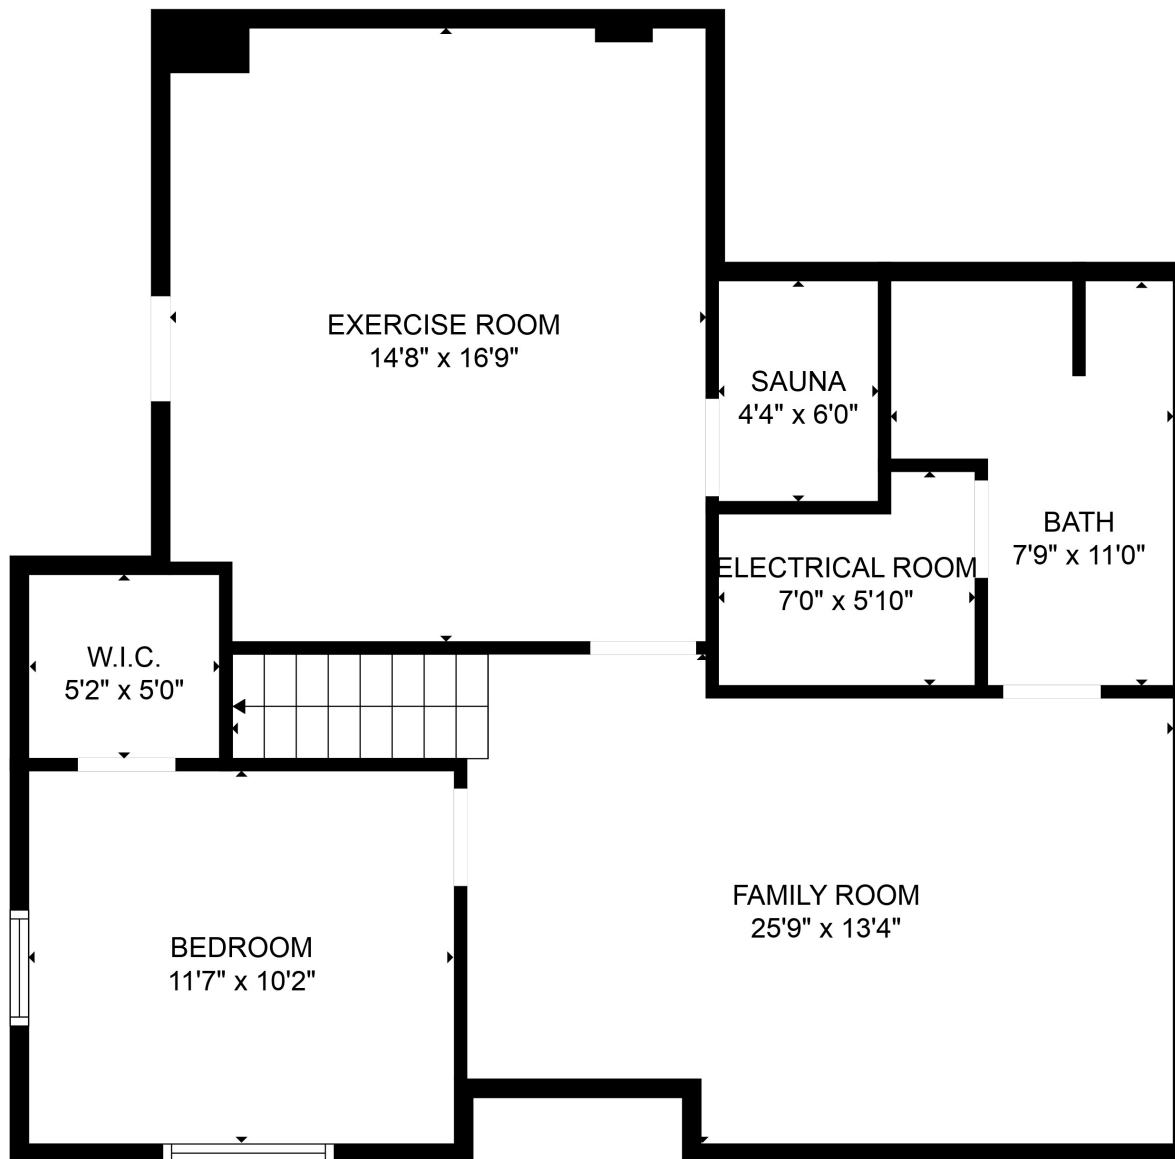

FLOOR 2

FLOOR 3

FLOOR 1

Total scanned area: 3327 sq. ft

Total scanned area: 3327 sq. ft

MEASUREMENTS ARE CALCULATED BY CUBICASA TECHNOLOGY. DEEMED HIGHLY RELIABLE BUT NOT GUARANTEED.

Total scanned area: 3327 sq. ft

MEASUREMENTS ARE CALCULATED BY CUBICASA TECHNOLOGY. DEEMED HIGHLY RELIABLE BUT NOT GUARANTEED.

Total scanned area: 3327 sq. ft

MEASUREMENTS ARE CALCULATED BY CUBICASA TECHNOLOGY. DEEMED HIGHLY RELIABLE BUT NOT GUARANTEED.