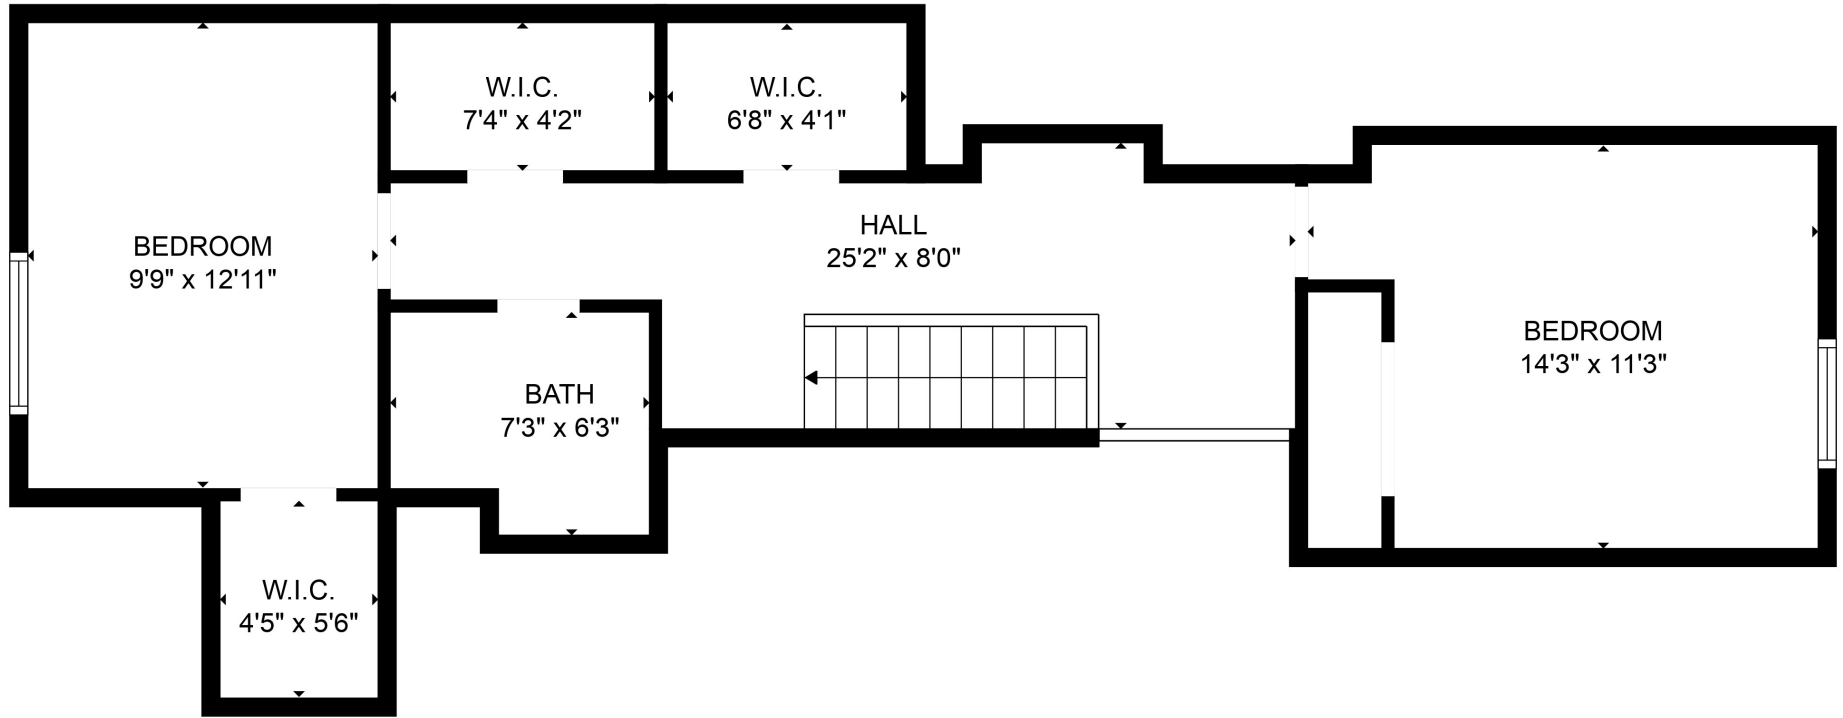

FLOOR 2

FLOOR 3

FLOOR 1

Total scanned area: 3327 sq. ft

Total scanned area: 3327 sq. ft

MEASUREMENTS ARE CALCULATED BY CUBICASA TECHNOLOGY. DEEMED HIGHLY RELIABLE BUT NOT GUARANTEED.

Total scanned area: 3327 sq. ft

MEASUREMENTS ARE CALCULATED BY CUBICASA TECHNOLOGY. DEEMED HIGHLY RELIABLE BUT NOT GUARANTEED.

Total scanned area: 3327 sq. ft

MEASUREMENTS ARE CALCULATED BY CUBICASA TECHNOLOGY. DEEMED HIGHLY RELIABLE BUT NOT GUARANTEED.