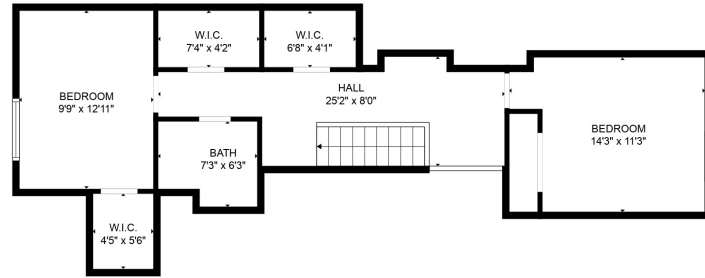

FLOOR 2

FLOOR 3

FLOOR 1

Total scanned area: 3327 sq. ft

Total scanned area: 3327 sq. ft

MEASUREMENTS ARE CALCULATED BY CUBICASA TECHNOLOGY. DEEMED HIGHLY RELIABLE BUT NOT GUARANTEED.

Total scanned area: 3327 sq. ft

MEASUREMENTS ARE CALCULATED BY CUBICASA TECHNOLOGY. DEEMED HIGHLY RELIABLE BUT NOT GUARANTEED.

Total scanned area: 3327 sq. ft

MEASUREMENTS ARE CALCULATED BY CUBICASA TECHNOLOGY. DEEMED HIGHLY RELIABLE BUT NOT GUARANTEED.