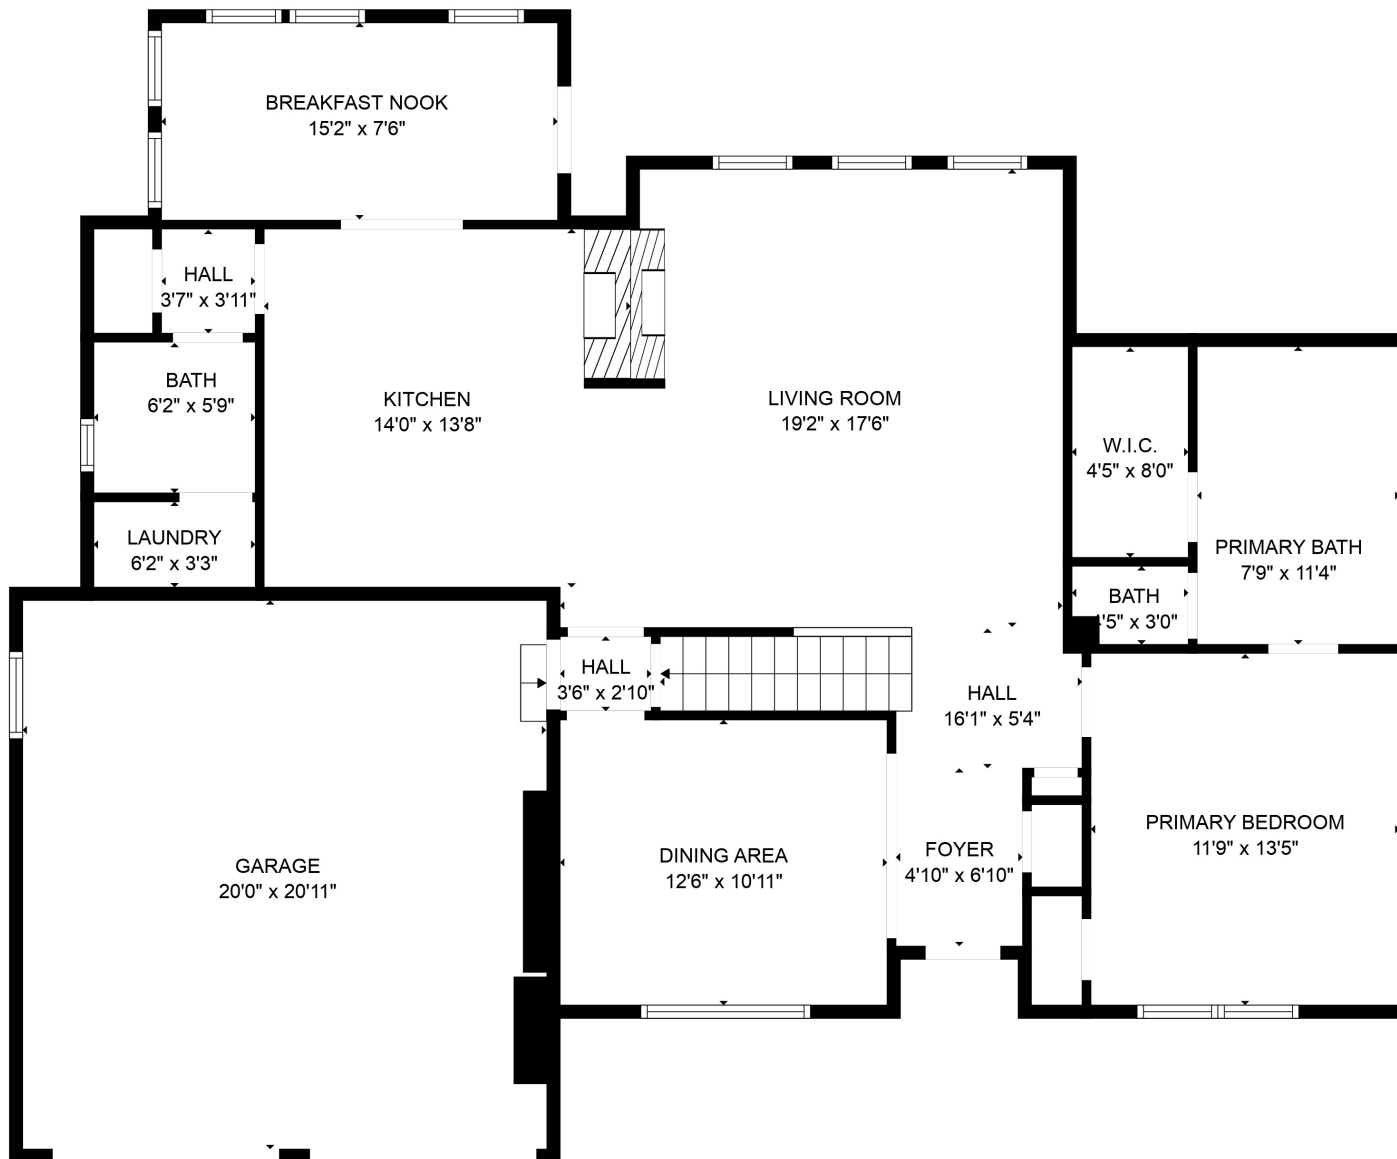

FLOOR 2

FLOOR 3

FLOOR 1

Total scanned area: 3327 sq. ft

Total scanned area: 3327 sq. ft

MEASUREMENTS ARE CALCULATED BY CUBICASA TECHNOLOGY. DEEMED HIGHLY RELIABLE BUT NOT GUARANTEED.

Total scanned area: 3327 sq. ft

MEASUREMENTS ARE CALCULATED BY CUBICASA TECHNOLOGY. DEEMED HIGHLY RELIABLE BUT NOT GUARANTEED.

Total scanned area: 3327 sq. ft

MEASUREMENTS ARE CALCULATED BY CUBICASA TECHNOLOGY. DEEMED HIGHLY RELIABLE BUT NOT GUARANTEED.