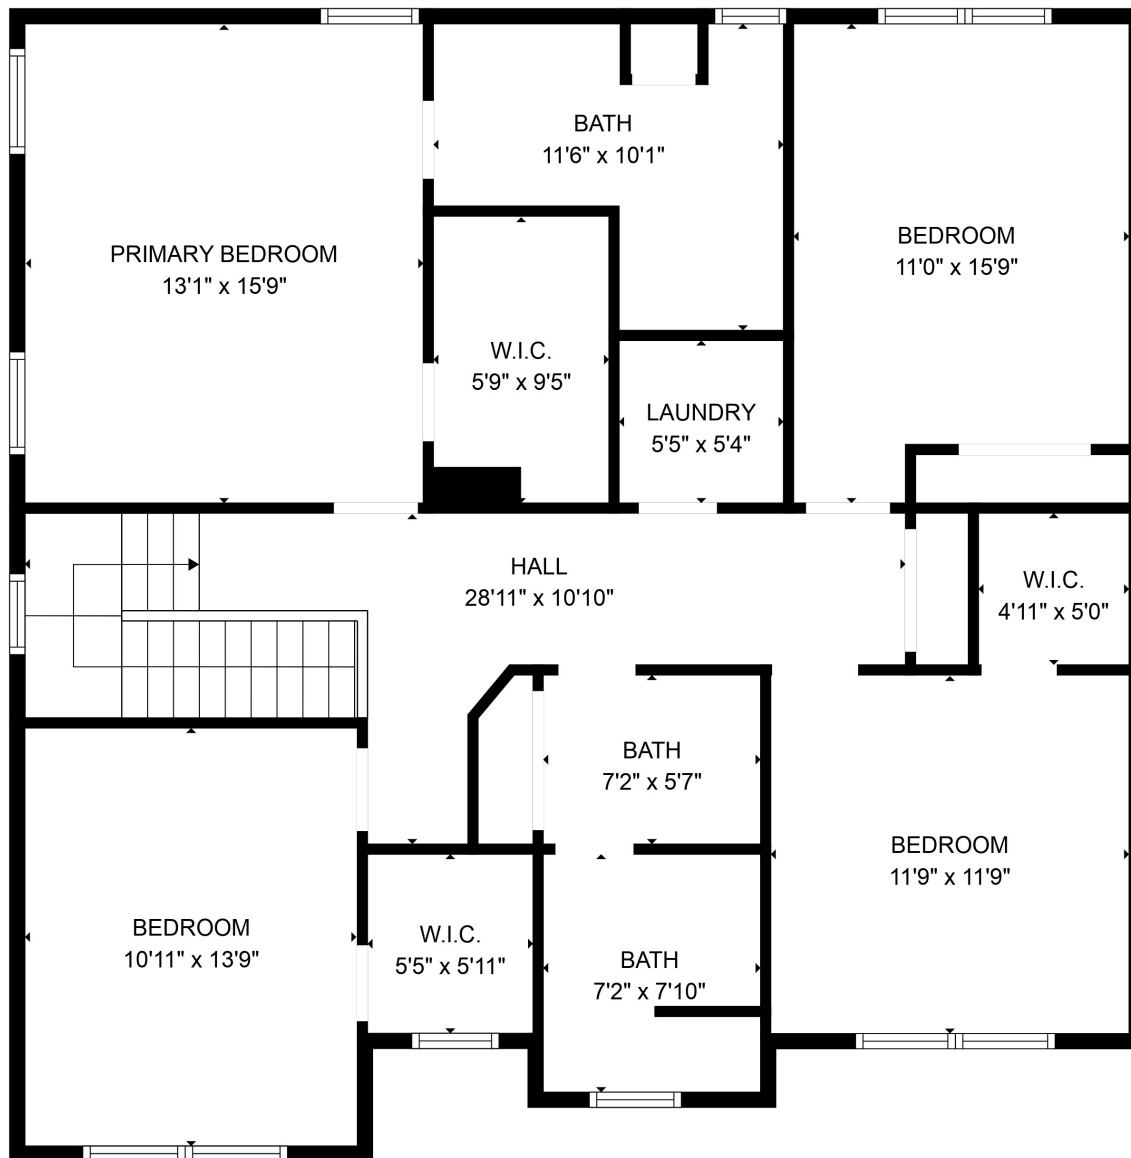

FLOOR 1

FLOOR 2

Total scanned area: 2301 sq. ft

SIZES AND DIMENSIONS ARE APPROXIMATE. ACTUAL MAY VARY.

Total scanned area: 2301 sq. ft

SIZES AND DIMENSIONS ARE APPROXIMATE. ACTUAL MAY VARY.

Total scanned area: 2301 sq. ft

SIZES AND DIMENSIONS ARE APPROXIMATE. ACTUAL MAY VARY.