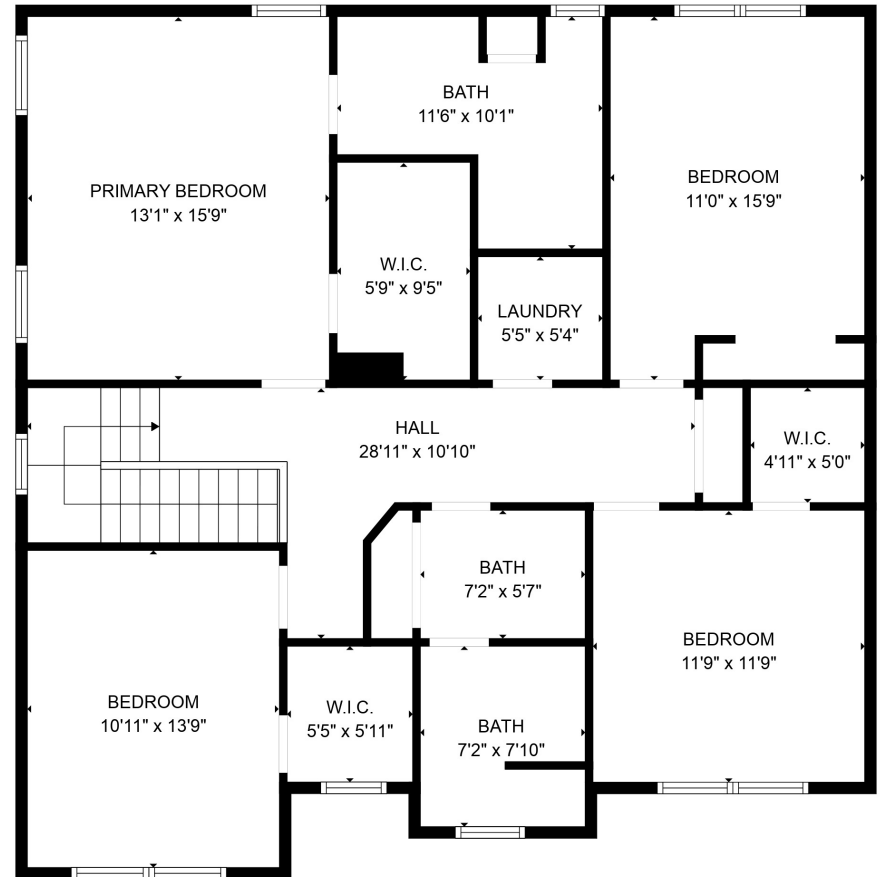

FLOOR 1

FLOOR 2

Total scanned area: 2301 sq. ft

SIZES AND DIMENSIONS ARE APPROXIMATE. ACTUAL MAY VARY.

Total scanned area: 2301 sq. ft

SIZES AND DIMENSIONS ARE APPROXIMATE. ACTUAL MAY VARY.

Total scanned area: 2301 sq. ft

SIZES AND DIMENSIONS ARE APPROXIMATE. ACTUAL MAY VARY.