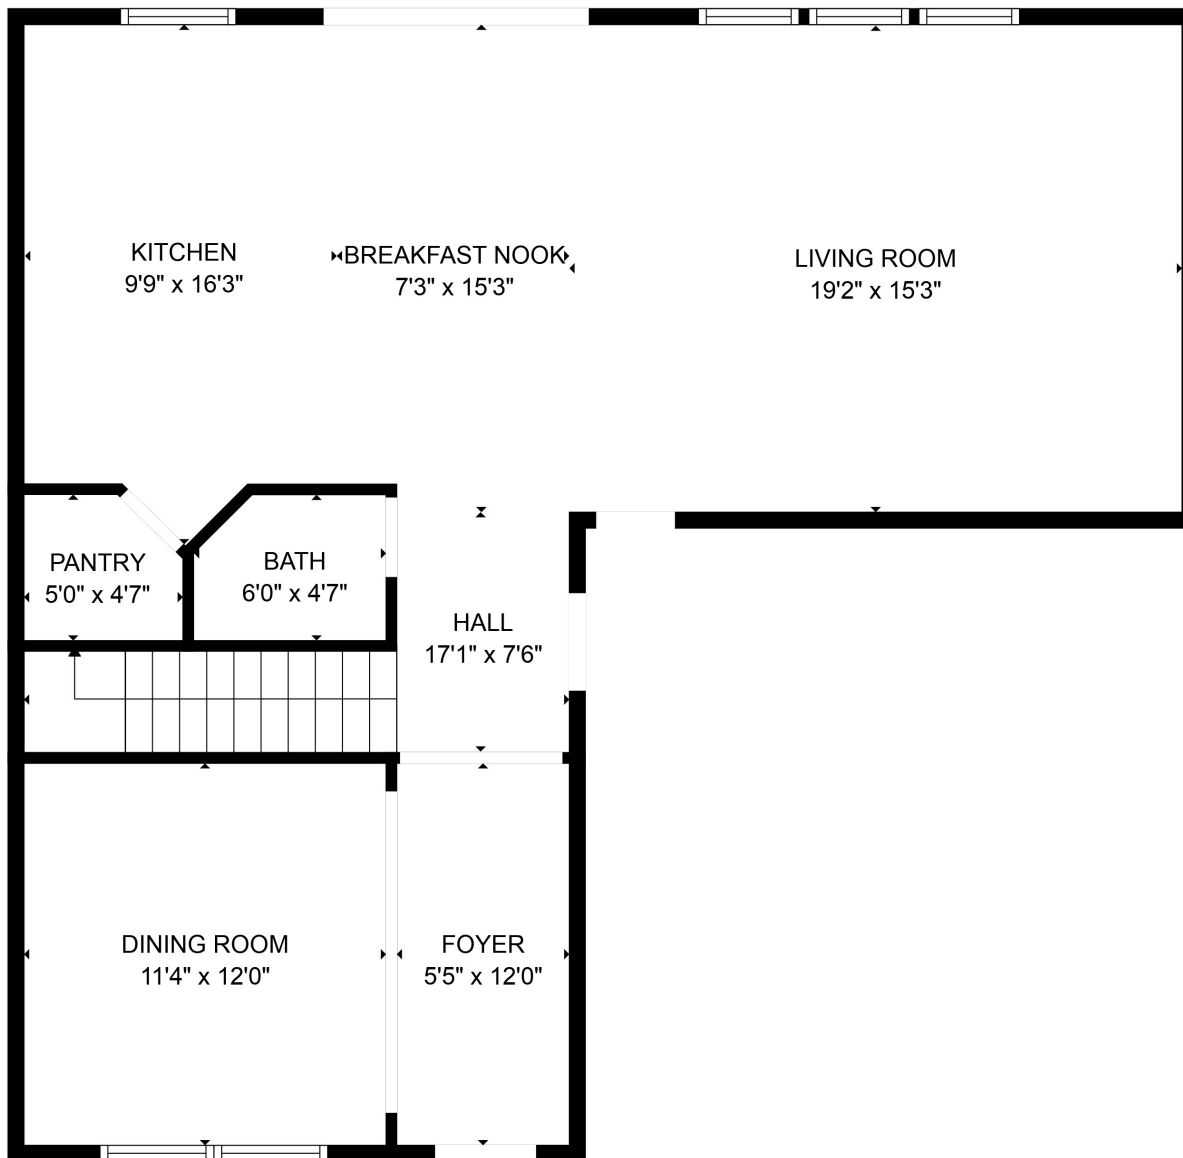

FLOOR 1

FLOOR 2

Total scanned area: 2301 sq. ft

SIZES AND DIMENSIONS ARE APPROXIMATE. ACTUAL MAY VARY.

Total scanned area: 2301 sq. ft

SIZES AND DIMENSIONS ARE APPROXIMATE. ACTUAL MAY VARY.

Total scanned area: 2301 sq. ft

SIZES AND DIMENSIONS ARE APPROXIMATE. ACTUAL MAY VARY.