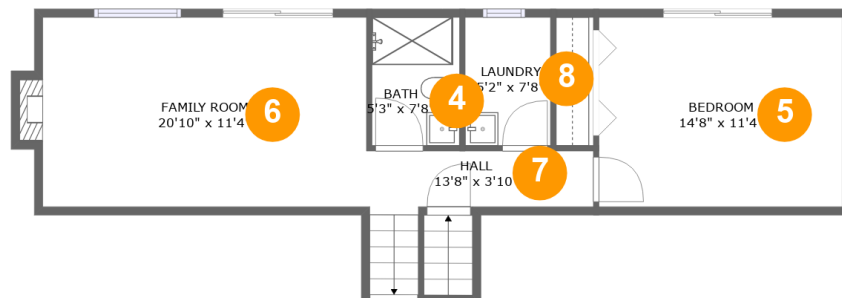

2732 Rolling Meadows Drive, Naperville, Will County,
Illinois, United States, 60564

Room dimensions

Floor 2

Total sqft: 652 Living area: 645

#		Dimensions	sqft	Counted as living area
4	Bath	5'3" x 7'8"	40 sq. ft	Yes
5	Bedroom	14'8" x 11'4"	166 sq. ft	Yes
6	Family Room	20'10" x 11'4"	226 sq. ft	Yes
7	Hall	13'8" x 3'10"	61 sq. ft	Yes
8	Laundry	5'2" x 7'8"	39 sq. ft	Yes