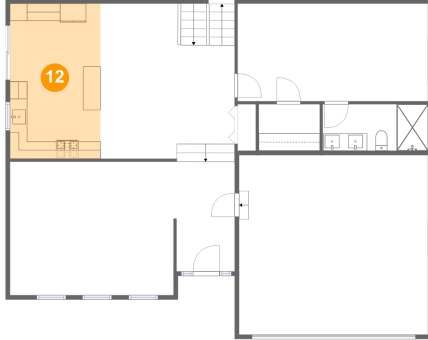

2732 Rolling Meadows Drive, Naperville, Will County,
Illinois, United States, 60564

12 Floor 3 - Kitchen

Dimensions: 10'4" x 17'9"
Area: 185 sq. ft
Counted as living area: Yes

Heated: Yes
Finished: Yes
Enclosed: Yes
Contiguous: Yes
Permitted: Yes
Wet space: No
Addition: No
Conversion: No