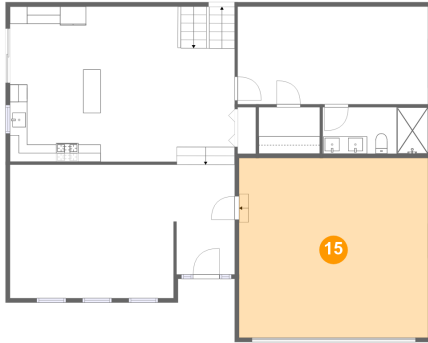

2732 Rolling Meadows Drive, Naperville, Will County,
Illinois, United States, 60564

15 Floor 3 - Garage

Dimensions: 21'9" x 20'7"
Area: 447 sq. ft
Counted as living area: No

Heated: No
Finished: No
Enclosed: Yes
Contiguous: Yes
Permitted: Yes
Wet space: No
Addition: No
Conversion: No