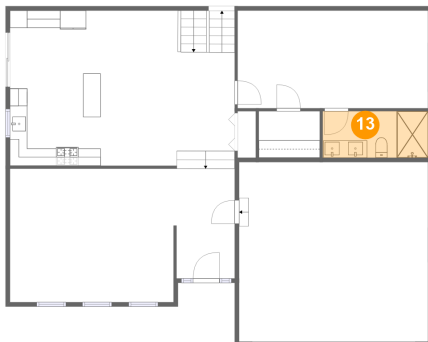

13 Floor 3 - Bath

Dimensions: 12'1" x 5'4"
Area: 65 sq. ft
Counted as living area: Yes

Heated: Yes
Finished: Yes
Enclosed: Yes
Contiguous: Yes
Permitted: Yes
Wet space: Yes
Addition: No
Conversion: No