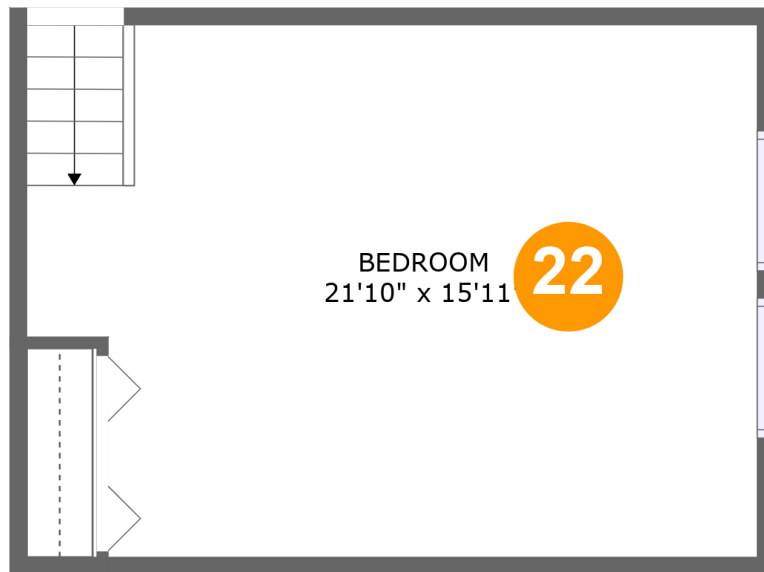

**2732 Rolling Meadows Drive, Naperville, Will County,
Illinois, United States, 60564**

Room dimensions

Floor 5

Total sqft: 387

Living area: 387

#		Dimensions	sqft	Counted as living area
22	Bedroom	21'10" x 15'11"	332 sq. ft	Yes