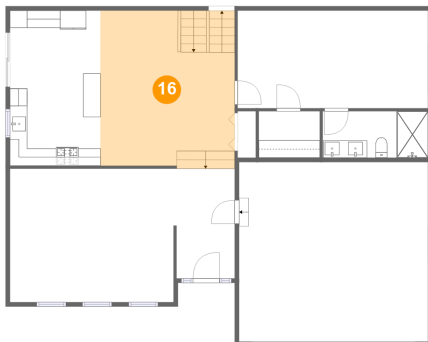

Dimensions: 21'11" x 11'3"
Area: 245 sq. ft
Counted as living area: Yes

Heated: Yes
Finished: Yes
Enclosed: Yes
Contiguous: Yes
Permitted: Yes
Wet space: No
Addition: No
Conversion: No

2732 Rolling Meadows Drive, Naperville, Will County,
Illinois, United States, 60564

15 Floor 3 - Garage

Dimensions: 21'9" x 20'7"
Area: 447 sq. ft
Counted as living area: No

Heated: No
Finished: No
Enclosed: Yes
Contiguous: Yes
Permitted: Yes
Wet space: No
Addition: No
Conversion: No

16 Floor 3 - Dining Area