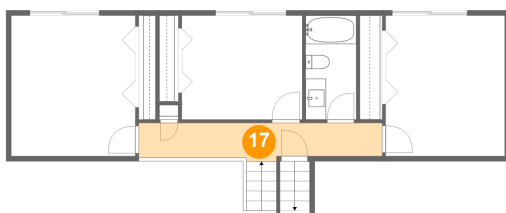

17 Floor 4 - Hall

Dimensions: 23'8" x 3'9"
Area: 80 sq. ft
Counted as living area: Yes

Heated: Yes
Finished: Yes
Enclosed: Yes
Contiguous: Yes
Permitted: Yes
Wet space: No
Addition: No
Conversion: No