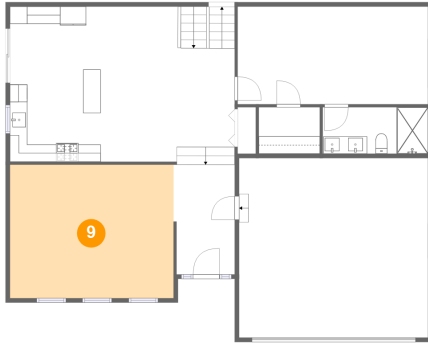

2732 Rolling Meadows Drive, Naperville, Will County,
Illinois, United States, 60564

9 Floor 3 - Living Room

Dimensions: 18'10" x 15'4"
Area: 288 sq. ft
Counted as living area: Yes

Heated: Yes
Finished: Yes
Enclosed: Yes
Contiguous: Yes
Permitted: Yes
Wet space: No
Addition: No
Conversion: No