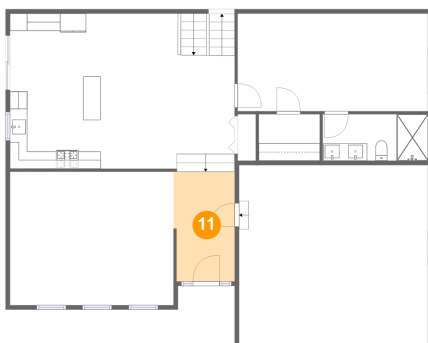

9 Floor 3 - Living Room

Dimensions: 18'10" x 15'4"
Area: 288 sq. ft
Counted as living area: Yes

Heated: Yes
Finished: Yes
Enclosed: Yes
Contiguous: Yes
Permitted: Yes
Wet space: No
Addition: No
Conversion: No

10 Floor 3 - W.I.C.

Dimensions: 7'0" x 5'4"
Area: 37 sq. ft
Counted as living area: Yes

Heated: Yes
Finished: Yes
Enclosed: Yes
Contiguous: Yes
Permitted: Yes
Wet space: No
Addition: No
Conversion: No

11 Floor 3 - Foyer