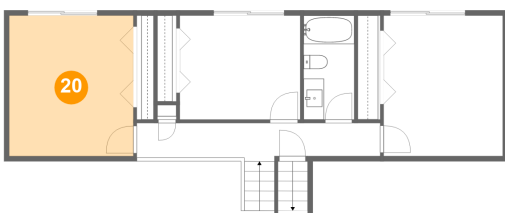

20 Floor 4 - Bedroom

Dimensions: 12'1" x 13'8"
Area: 165 sq. ft
Counted as living area: Yes

Heated: Yes
Finished: Yes
Enclosed: Yes
Contiguous: Yes
Permitted: Yes
Wet space: No
Addition: No
Conversion: No