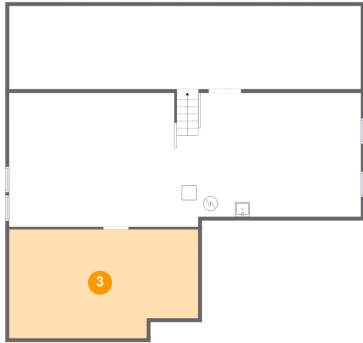

2732 Rolling Meadows Drive, Naperville, Will County,
Illinois, United States, 60564

3 Floor 1 - Crawl Space

Dimensions: 25'10" x 14'10"
Area: 365 sq. ft
Counted as living area: No

Heated: No
Finished: No
Enclosed: No
Contiguous: Yes
Permitted: No
Wet space: No
Addition: No
Conversion: No

4 Floor 2 - Bath