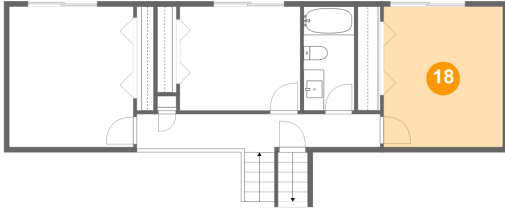

2732 Rolling Meadows Drive, Naperville, Will County,
Illinois, United States, 60564

18 Floor 4 - Bedroom

Dimensions: 11'7" x 13'8"
Area: 158 sq. ft
Counted as living area: Yes

Heated: Yes
Finished: Yes
Enclosed: Yes
Contiguous: Yes
Permitted: Yes
Wet space: No
Addition: No
Conversion: No