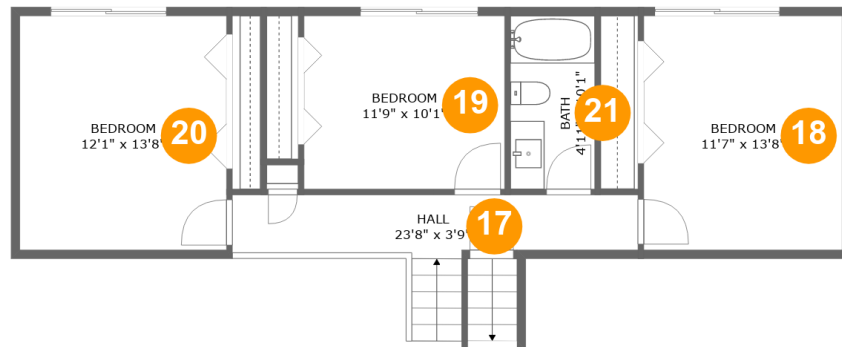

2732 Rolling Meadows Drive, Naperville, Will County,
Illinois, United States, 60564

Room dimensions

Floor 4

Total sqft: 735 Living area: 735

#		Dimensions	sqft	Counted as living area
17	Hall	23'8" x 3'9"	80 sq. ft	Yes
18	Bedroom	11'7" x 13'8"	158 sq. ft	Yes
19	Bedroom	11'9" x 10'1"	119 sq. ft	Yes
20	Bedroom	12'1" x 13'8"	165 sq. ft	Yes
21	Bath	4'11" x 10'1"	50 sq. ft	Yes