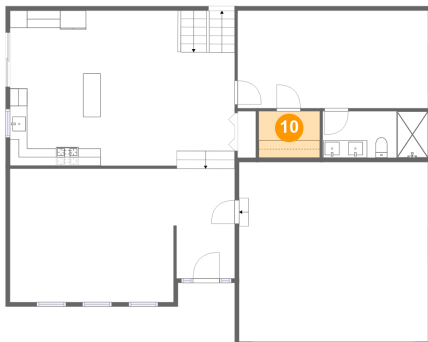

10 Floor 3 - W.I.C.

Dimensions: 7'0" x 5'4"
Area: 37 sq. ft
Counted as living area: Yes

Heated: Yes
Finished: Yes
Enclosed: Yes
Contiguous: Yes
Permitted: Yes
Wet space: No
Addition: No
Conversion: No