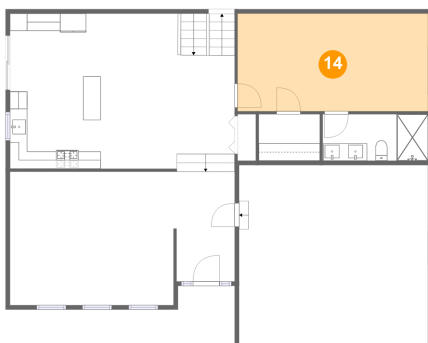

14 Floor 3 - Primary Bedroom

Dimensions: 21'11" x 11'3"
Area: 245 sq. ft
Counted as living area: Yes

Heated: Yes
Finished: Yes
Enclosed: Yes
Contiguous: Yes
Permitted: Yes
Wet space: No
Addition: No
Conversion: No