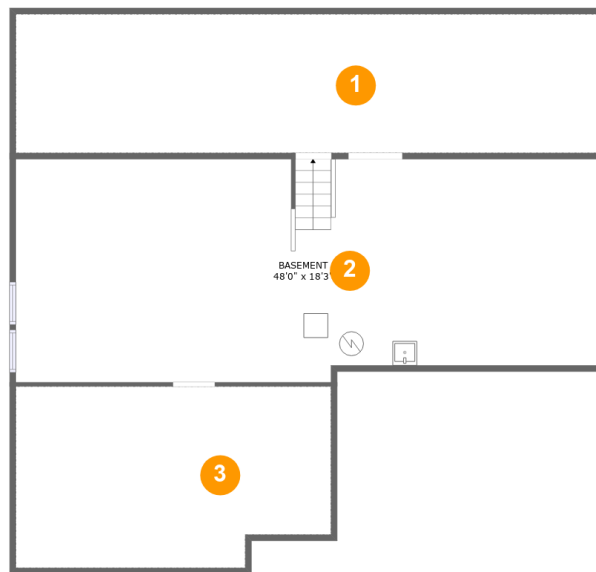

 **5,434** Total sqft

2732 Rolling Meadows Drive, Naperville, Will County,
Illinois, United States, 60564

Room dimensions

Floor 1

Total sqft: 1885 Living area: 0

#		Dimensions	sqft	Counted as living area
1	Crawl Space	48'0" x 11'4"	546 sq. ft	No
2	Basement	48'0" x 18'3"	845 sq. ft	No
3	Crawl Space	25'10" x 14'10"	365 sq. ft	No