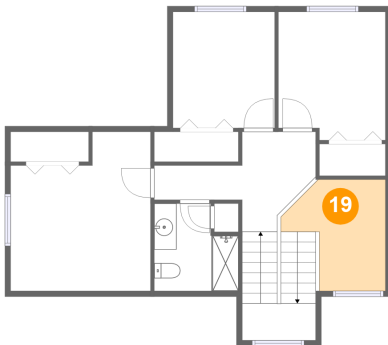

19 Floor 3 - Open To Below

Dimensions: 9'4" x 9'11"
Area: 69 sq. ft
Counted as Living Area: No

Heated: No
Finished: No
Enclosed: No
Contiguous: Yes
Permitted: No
Wet Space: No
Addition: No
Conversion: No