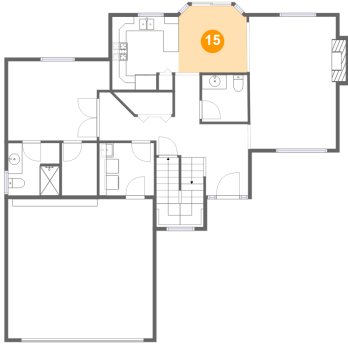

Heated: Yes
Finished: Yes
Enclosed: Yes
Contiguous:
Yes
Permitted: Yes
Wet Space: Yes
Addition: No
Conversion: No

14 Floor 2 - Primary Bedroom

Dimensions: 14'2" x 11'1"
Area: 145 sq. ft
Counted as Living Area:
Yes

Heated: Yes
Finished: Yes
Enclosed: Yes
Contiguous:
Yes
Permitted: Yes
Wet Space: No
Addition: No
Conversion: No

22233 Danielle Drive, Macomb, Macomb County, Michigan, United States, 48042

15 Floor 2 - Dining Area