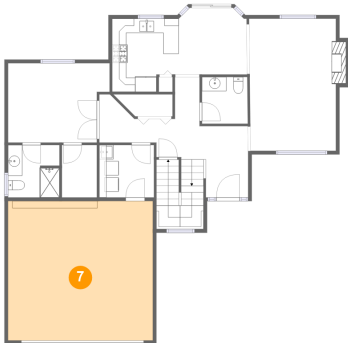

7 Floor 2 - Garage

Dimensions: 20'3" x 19'5"
Area: 393 sq. ft
Counted as Living Area: No

Heated: No
Finished: No
Enclosed: Yes
Contiguous: Yes
Permitted: Yes
Wet Space: No
Addition: No
Conversion: No