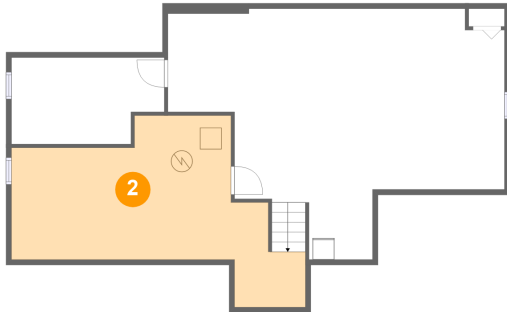

22233 Danielle Drive, Macomb, Macomb County, Michigan, United States, 48042

1 Floor 1 - Game Room

Dimensions: 19'0" x 9'6"
Area: 179 sq. ft
Counted as Living Area:
Yes

Heated: Yes
Finished: Yes
Enclosed: Yes
Contiguous:
Yes
Permitted: Yes
Wet Space: No
Addition: No
Conversion: No

2 Floor 1 - Utility

Dimensions: 27'4" x 13'4"
Area: 288 sq. ft
Counted as Living Area: No

Heated: No
Finished: No
Enclosed: Yes
Contiguous: Yes
Permitted: Yes
Wet Space: No
Addition: No
Conversion: No

22233 Danielle Drive, Macomb, Macomb County, Michigan, United States, 48042