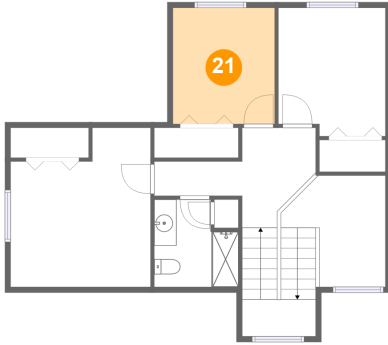

Dimensions: 9'4" x 9'11"
Area: 69 sq. ft
Counted as Living Area: No

Heated: No
Finished: No
Enclosed: No
Contiguous: Yes
Permitted: No
Wet Space: No
Addition: No
Conversion: No

20 Floor 3 - Bath

Dimensions: 7'6" x 7'10"
Area: 52 sq. ft
Counted as Living Area:
Yes

Heated: Yes
Finished: Yes
Enclosed: Yes
Contiguous:
Yes
Permitted: Yes
Wet Space: Yes
Addition: No
Conversion: No

**22233 Danielle Drive, Macomb, Macomb County,
Michigan, United States, 48042**

21 Floor 3 - Bedroom