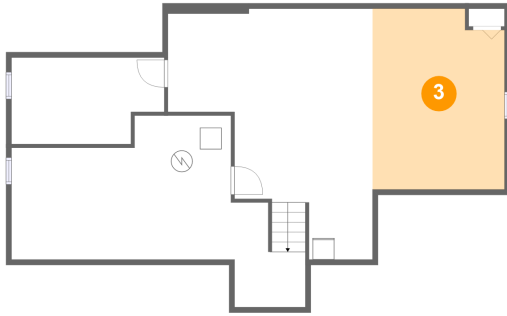

22233 Danielle Drive, Macomb, Macomb County, Michigan, United States, 48042

1 Floor 1 - Game Room

Dimensions: 19'0" x 9'6"
Area: 179 sq. ft
Counted as Living Area:
Yes

Heated: Yes
Finished: Yes
Enclosed: Yes
Contiguous:
Yes
Permitted: Yes
Wet Space: No
Addition: No
Conversion: No

2 Floor 1 - Utility

Dimensions: 27'4" x 13'4"
Area: 288 sq. ft
Counted as Living Area: No

Heated: No
Finished: No
Enclosed: Yes
Contiguous: Yes
Permitted: Yes
Wet Space: No
Addition: No
Conversion: No

22233 Danielle Drive, Macomb, Macomb County, Michigan, United States, 48042

3 Floor 1 - Recreation Room

Dimensions: 12'3" x 16'9"
Area: 198 sq. ft
Counted as Living Area:
Yes

Heated: Yes
Finished: Yes
Enclosed: Yes
Contiguous:
Yes
Permitted: Yes
Wet Space: No
Addition: No
Conversion: No