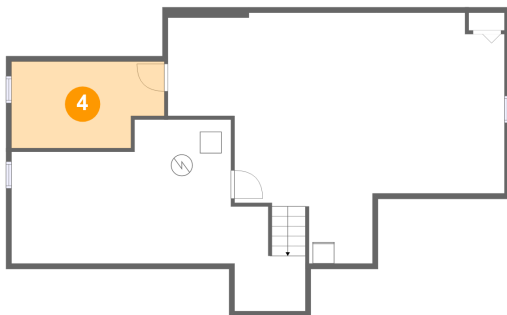

4 Floor 1 - Room

Dimensions: 14'2" x 8'0"
Area: 105 sq. ft
Counted as Living Area:
Yes

Heated: Yes
Finished: Yes
Enclosed: Yes
Contiguous:
Yes
Permitted: Yes
Wet Space: No
Addition: No
Conversion: No