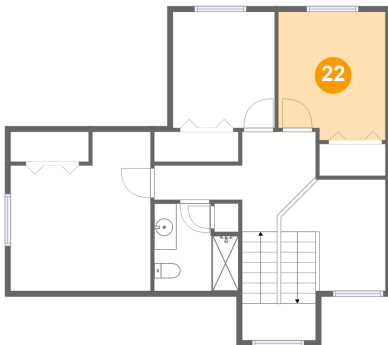

Heated: Yes
Finished: Yes
Enclosed: Yes
Contiguous:
Yes
Permitted: Yes
Wet Space: Yes
Addition: No
Conversion: No

**22233 Danielle Drive, Macomb, Macomb County,
Michigan, United States, 48042**

21 Floor 3 - Bedroom

Dimensions: 9'1" x 10'5"
Area: 95 sq. ft
Counted as Living Area:
Yes

Heated: Yes
Finished: Yes
Enclosed: Yes
Contiguous:
Yes
Permitted: Yes
Wet Space: No
Addition: No
Conversion: No

22 Floor 3 - Bedroom