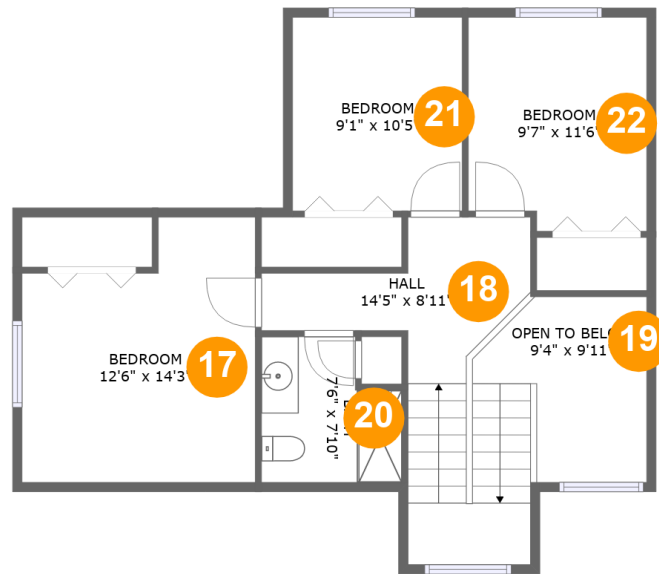

22233 Danielle Drive, Macomb, Macomb County, Michigan, United States, 48042

Room Dimensions

Floor 1

Total sqft: 1024

Living area: 712

#	Room name	Dimensions	Area (sqft)	Counted as Living Area
1	Game Room	19'0" x 9'6"	179 sq. ft	Yes
2	Utility	27'4" x 13'4"	288 sq. ft	No
3	Recreation Room	12'3" x 16'9"	198 sq. ft	Yes
4	Room	14'2" x 8'0"	105 sq. ft	Yes
5	Room	12'10" x 13'9"	152 sq. ft	Yes

22233 Danielle Drive, Macomb, Macomb County, Michigan, United States, 48042

Room Dimensions

Floor 2

Total sqft: 1521

Living area: 1090

#	Room name	Dimensions	Area (sqft)	Counted as Living Area
6	Hall	8'0" x 6'8"	37 sq. ft	Yes
7	Garage	20'3" x 19'5"	393 sq. ft	No
8	W.i.c.	4'11" x 7'4"	36 sq. ft	Yes
9	Foyer	12'9" x 11'6"	179 sq. ft	Yes
10	Kitchen	9'4" x 10'3"	88 sq. ft	Yes
11	Bath	7'2" x 7'4"	52 sq. ft	Yes
12	Living Room	12'1" x 18'5"	230 sq. ft	Yes
13	Wc	6'4" x 6'6"	42 sq. ft	Yes
14	Primary Bedroom	14'2" x 11'1"	145 sq. ft	Yes
15	Dining Area	9'7" x 9'4"	86 sq. ft	Yes
16	Laundry	7'8" x 7'4"	56 sq. ft	Yes

Scan captured on Tue, 24 Sep 2024 14:42:27 GMT

Information is calculated by CubiCasa technology; deemed highly reliable but not guaranteed.

**22233 Danielle Drive, Macomb, Macomb County,
Michigan, United States, 48042****Room Dimensions****Floor 3****Total sqft: 773****Living area: 696**

#	Room name	Dimensions	Area (sqft)	Counted as Living Area
17	Bedroom	12'6" x 14'3"	156 sq. ft	Yes
18	Hall	14'5" x 8'11"	140 sq. ft	Yes
19	Open To Below	9'4" x 9'11"	69 sq. ft	No
20	Bath	7'6" x 7'10"	52 sq. ft	Yes
21	Bedroom	9'1" x 10'5"	95 sq. ft	Yes
22	Bedroom	9'7" x 11'6"	106 sq. ft	Yes