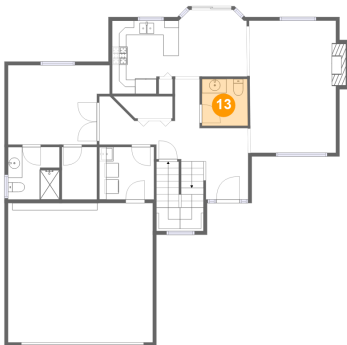

13 Floor 2 - Wc

Dimensions: 6'4" x 6'6"
Area: 42 sq. ft
Counted as Living Area:
Yes

Heated: Yes
Finished: Yes
Enclosed: Yes
Contiguous:
Yes
Permitted: Yes
Wet Space: Yes
Addition: No
Conversion: No