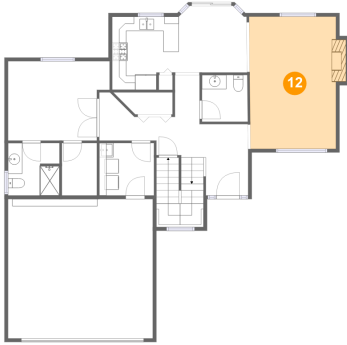

Dimensions: 9'4" x 10'3"
Area: 88 sq. ft
Counted as Living Area:
Yes

Heated: Yes
Finished: Yes
Enclosed: Yes
Contiguous:
Yes
Permitted: Yes
Wet Space: No
Addition: No
Conversion: No

11 Floor 2 - Bath

Dimensions: 7'2" x 7'4"
Area: 52 sq. ft
Counted as Living Area:
Yes

Heated: Yes
Finished: Yes
Enclosed: Yes
Contiguous:
Yes
Permitted: Yes
Wet Space: Yes
Addition: No
Conversion: No

22233 Danielle Drive, Macomb, Macomb County, Michigan, United States, 48042

12 Floor 2 - Living Room