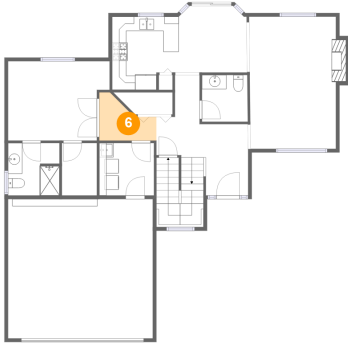

22233 Danielle Drive, Macomb, Macomb County, Michigan, United States, 48042

6 Floor 2 - Hall

Dimensions: 8'0" x 6'8"
Area: 37 sq. ft
Counted as Living Area:
Yes

Heated: Yes
Finished: Yes
Enclosed: Yes
Contiguous:
Yes
Permitted: Yes
Wet Space: No
Addition: No
Conversion: No