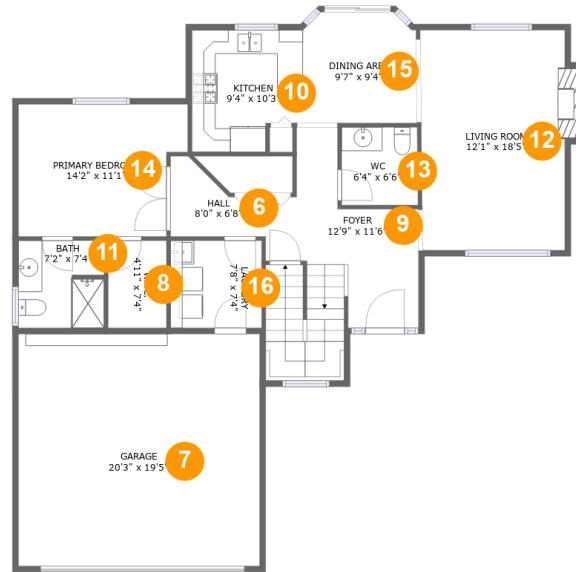

22233 Danielle Drive, Macomb, Macomb County, Michigan, United States, 48042

Room Dimensions

Floor 1

Total sqft: 1024

Living area: 712

#	Room name	Dimensions	Area (sqft)	Counted as Living Area
1	Game Room	19'0" x 9'6"	179 sq. ft	Yes
2	Utility	27'4" x 13'4"	288 sq. ft	No
3	Recreation Room	12'3" x 16'9"	198 sq. ft	Yes
4	Room	14'2" x 8'0"	105 sq. ft	Yes
5	Room	12'10" x 13'9"	152 sq. ft	Yes

22233 Danielle Drive, Macomb, Macomb County, Michigan, United States, 48042

Room Dimensions

Floor 2

Total sqft: 1521

Living area: 1090

#	Room name	Dimensions	Area (sqft)	Counted as Living Area
6	Hall	8'0" x 6'8"	37 sq. ft	Yes
7	Garage	20'3" x 19'5"	393 sq. ft	No
8	W.i.c.	4'11" x 7'4"	36 sq. ft	Yes
9	Foyer	12'9" x 11'6"	179 sq. ft	Yes
10	Kitchen	9'4" x 10'3"	88 sq. ft	Yes
11	Bath	7'2" x 7'4"	52 sq. ft	Yes
12	Living Room	12'1" x 18'5"	230 sq. ft	Yes
13	Wc	6'4" x 6'6"	42 sq. ft	Yes
14	Primary Bedroom	14'2" x 11'1"	145 sq. ft	Yes
15	Dining Area	9'7" x 9'4"	86 sq. ft	Yes
16	Laundry	7'8" x 7'4"	56 sq. ft	Yes

Scan captured on Tue, 24 Sep 2024 14:42:27 GMT

Information is calculated by CubiCasa technology; deemed highly reliable but not guaranteed.

**22233 Danielle Drive, Macomb, Macomb County,
Michigan, United States, 48042****Room Dimensions****Floor 3****Total sqft: 773****Living area: 696**