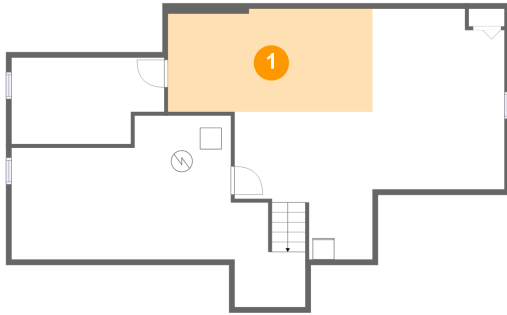

22233 Danielle Drive, Macomb, Macomb County, Michigan, United States, 48042

Room Dimensions

Floor 2

Total sqft: 1521

Living area: 1090

#	Room name	Dimensions	Area (sqft)	Counted as Living Area
6	Hall	8'0" x 6'8"	37 sq. ft	Yes
7	Garage	20'3" x 19'5"	393 sq. ft	No
8	W.i.c.	4'11" x 7'4"	36 sq. ft	Yes
9	Foyer	12'9" x 11'6"	179 sq. ft	Yes
10	Kitchen	9'4" x 10'3"	88 sq. ft	Yes
11	Bath	7'2" x 7'4"	52 sq. ft	Yes
12	Living Room	12'1" x 18'5"	230 sq. ft	Yes
13	Wc	6'4" x 6'6"	42 sq. ft	Yes
14	Primary Bedroom	14'2" x 11'1"	145 sq. ft	Yes
15	Dining Area	9'7" x 9'4"	86 sq. ft	Yes
16	Laundry	7'8" x 7'4"	56 sq. ft	Yes

Scan captured on Tue, 24 Sep 2024 14:42:27 GMT

Information is calculated by CubiCasa technology; deemed highly reliable but not guaranteed.

**22233 Danielle Drive, Macomb, Macomb County,
Michigan, United States, 48042****Room Dimensions****Floor 3****Total sqft: 773****Living area: 696**

#	Room name	Dimensions	Area (sqft)	Counted as Living Area
17	Bedroom	12'6" x 14'3"	156 sq. ft	Yes
18	Hall	14'5" x 8'11"	140 sq. ft	Yes
19	Open To Below	9'4" x 9'11"	69 sq. ft	No
20	Bath	7'6" x 7'10"	52 sq. ft	Yes
21	Bedroom	9'1" x 10'5"	95 sq. ft	Yes
22	Bedroom	9'7" x 11'6"	106 sq. ft	Yes

22233 Danielle Drive, Macomb, Macomb County, Michigan, United States, 48042

1 Floor 1 - Game Room

Dimensions: 19'0" x 9'6"
Area: 179 sq. ft
Counted as Living Area:
Yes

Heated: Yes
Finished: Yes
Enclosed: Yes
Contiguous:
Yes
Permitted: Yes
Wet Space: No
Addition: No
Conversion: No