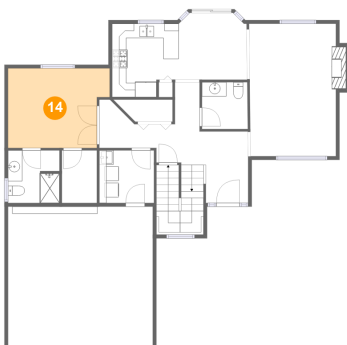

14 Floor 2 - Primary Bedroom

Dimensions: 14'2" x 11'1"
Area: 145 sq. ft
Counted as Living Area:
Yes

Heated: Yes
Finished: Yes
Enclosed: Yes
Contiguous:
Yes
Permitted: Yes
Wet Space: No
Addition: No
Conversion: No