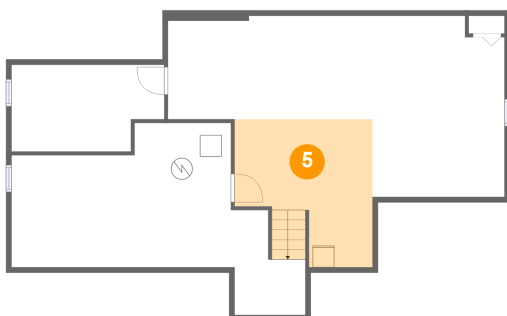

2 Floor 1 - Utility

Dimensions: 27'4" x 13'4"
Area: 288 sq. ft
Counted as Living Area: No

Heated: No
Finished: No
Enclosed: Yes
Contiguous: Yes
Permitted: Yes
Wet Space: No
Addition: No
Conversion: No

22233 Danielle Drive, Macomb, Macomb County, Michigan, United States, 48042

3 Floor 1 - Recreation Room

Dimensions: 12'3" x 16'9"
Area: 198 sq. ft
Counted as Living Area:
Yes

Heated: Yes
Finished: Yes
Enclosed: Yes
Contiguous:
Yes
Permitted: Yes
Wet Space: No
Addition: No
Conversion: No

4 Floor 1 - Room

Dimensions: 14'2" x 8'0"
Area: 105 sq. ft
Counted as Living Area:
Yes

Heated: Yes
Finished: Yes
Enclosed: Yes
Contiguous:
Yes
Permitted: Yes
Wet Space: No
Addition: No
Conversion: No

5 Floor 1 - Room

Dimensions: 12'10" x 13'9"
Area: 152 sq. ft
Counted as Living Area:
Yes

Heated: Yes
Finished: Yes
Enclosed: Yes
Contiguous:
Yes
Permitted: Yes
Wet Space: No
Addition: No
Conversion: No

22233 Danielle Drive, Macomb, Macomb County, Michigan, United States, 48042