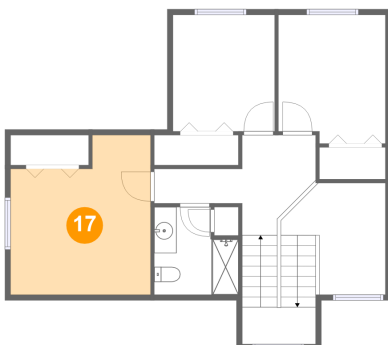

Heated: Yes
Finished: Yes
Enclosed: Yes
Contiguous:
Yes
Permitted: Yes
Wet Space: No
Addition: No
Conversion: No

22233 Danielle Drive, Macomb, Macomb County, Michigan, United States, 48042

15 Floor 2 - Dining Area

Dimensions: 9'7" x 9'4"
Area: 86 sq. ft
Counted as Living Area:
Yes

Heated: Yes
Finished: Yes
Enclosed: Yes
Contiguous:
Yes
Permitted: Yes
Wet Space: No
Addition: No
Conversion: No

16 Floor 2 - Laundry

Dimensions: 7'8" x 7'4"
Area: 56 sq. ft
Counted as Living Area:
Yes

Heated: Yes
Finished: Yes
Enclosed: Yes
Contiguous:
Yes
Permitted: Yes
Wet Space: No
Addition: No
Conversion: No

17 Floor 3 - Bedroom

Dimensions: 12'6" x 14'3"
Area: 156 sq. ft
Counted as Living Area:
Yes