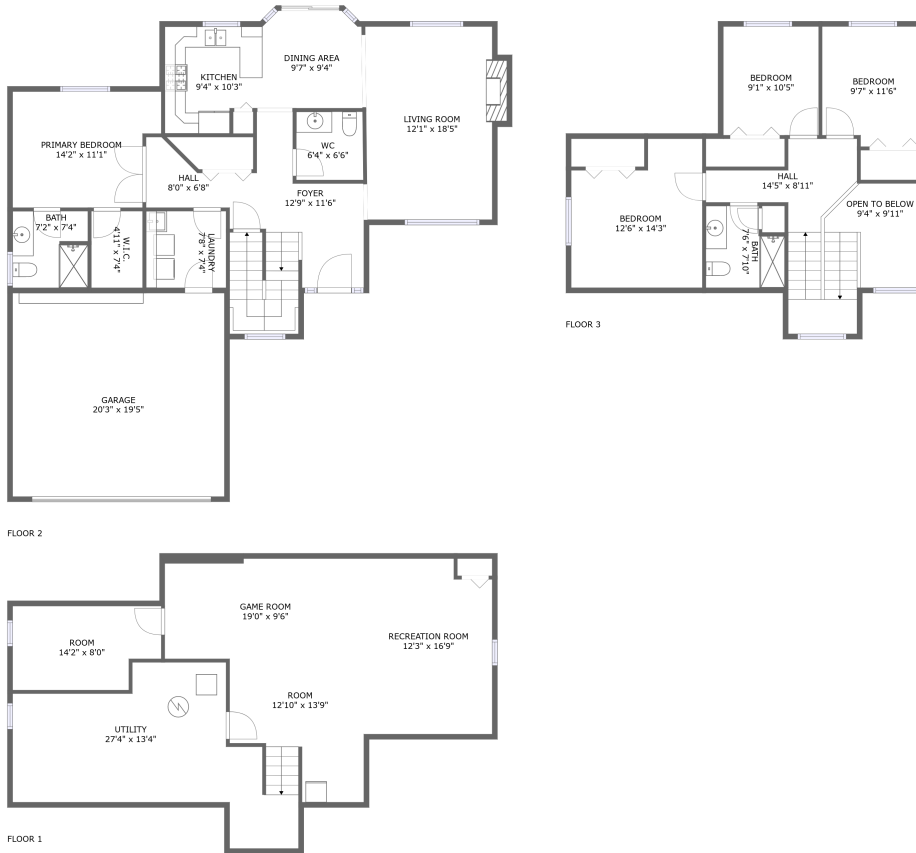

22233 Danielle Drive, Macomb, Macomb County, Michigan, United States, 48042

Property Summary

1 garages **4** bedrooms **2** bathrooms **1** half baths

3 floors **2,498** Gross Living Area sqft **3,318** total sqft

22233 Danielle Drive, Macomb, Macomb County, Michigan, United States, 48042

Room Dimensions

Floor 1

Total sqft: 1024

Living area: 712

#	Room name	Dimensions	Area (sqft)	Counted as Living Area
1	Game Room	19'0" x 9'6"	179 sq. ft	Yes
2	Utility	27'4" x 13'4"	288 sq. ft	No
3	Recreation Room	12'3" x 16'9"	198 sq. ft	Yes
4	Room	14'2" x 8'0"	105 sq. ft	Yes
5	Room	12'10" x 13'9"	152 sq. ft	Yes

22233 Danielle Drive, Macomb, Macomb County, Michigan, United States, 48042

Room Dimensions

Floor 2

Total sqft: 1521

Living area: 1090

#	Room name	Dimensions	Area (sqft)	Counted as Living Area
6	Hall	8'0" x 6'8"	37 sq. ft	Yes
7	Garage	20'3" x 19'5"	393 sq. ft	No
8	W.i.c.	4'11" x 7'4"	36 sq. ft	Yes
9	Foyer	12'9" x 11'6"	179 sq. ft	Yes
10	Kitchen	9'4" x 10'3"	88 sq. ft	Yes
11	Bath	7'2" x 7'4"	52 sq. ft	Yes
12	Living Room	12'1" x 18'5"	230 sq. ft	Yes
13	Wc	6'4" x 6'6"	42 sq. ft	Yes
14	Primary Bedroom	14'2" x 11'1"	145 sq. ft	Yes
15	Dining Area	9'7" x 9'4"	86 sq. ft	Yes
16	Laundry	7'8" x 7'4"	56 sq. ft	Yes