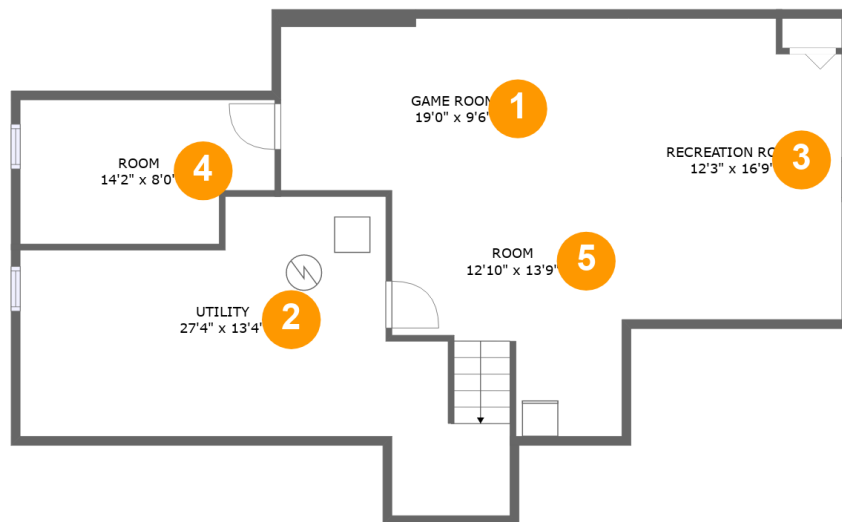

22233 Danielle Drive, Macomb, Macomb County, Michigan, United States, 48042

Room Dimensions

Floor 1

Total sqft: 1024

Living area: 712

#	Room name	Dimensions	Area (sqft)	Counted as Living Area
1	Game Room	19'0" x 9'6"	179 sq. ft	Yes
2	Utility	27'4" x 13'4"	288 sq. ft	No
3	Recreation Room	12'3" x 16'9"	198 sq. ft	Yes
4	Room	14'2" x 8'0"	105 sq. ft	Yes
5	Room	12'10" x 13'9"	152 sq. ft	Yes

22233 Danielle Drive, Macomb, Macomb County, Michigan, United States, 48042

Room Dimensions

Floor 2

Total sqft: 1521

Living area: 1090

#	Room name	Dimensions	Area (sqft)	Counted as Living Area
6	Hall	8'0" x 6'8"	37 sq. ft	Yes
7	Garage	20'3" x 19'5"	393 sq. ft	No
8	W.i.c.	4'11" x 7'4"	36 sq. ft	Yes
9	Foyer	12'9" x 11'6"	179 sq. ft	Yes
10	Kitchen	9'4" x 10'3"	88 sq. ft	Yes
11	Bath	7'2" x 7'4"	52 sq. ft	Yes
12	Living Room	12'1" x 18'5"	230 sq. ft	Yes
13	Wc	6'4" x 6'6"	42 sq. ft	Yes
14	Primary Bedroom	14'2" x 11'1"	145 sq. ft	Yes
15	Dining Area	9'7" x 9'4"	86 sq. ft	Yes
16	Laundry	7'8" x 7'4"	56 sq. ft	Yes