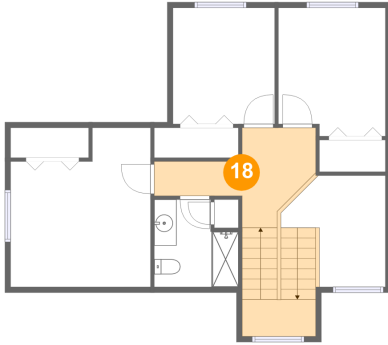

**22233 Danielle Drive, Macomb, Macomb County,
Michigan, United States, 48042**

18 Floor 3 - Hall

Dimensions: 14'5" x 8'11"
Area: 140 sq. ft
Counted as Living Area:
Yes

Heated: Yes
Finished: Yes
Enclosed: Yes
Contiguous:
Yes
Permitted: Yes
Wet Space: No
Addition: No
Conversion: No