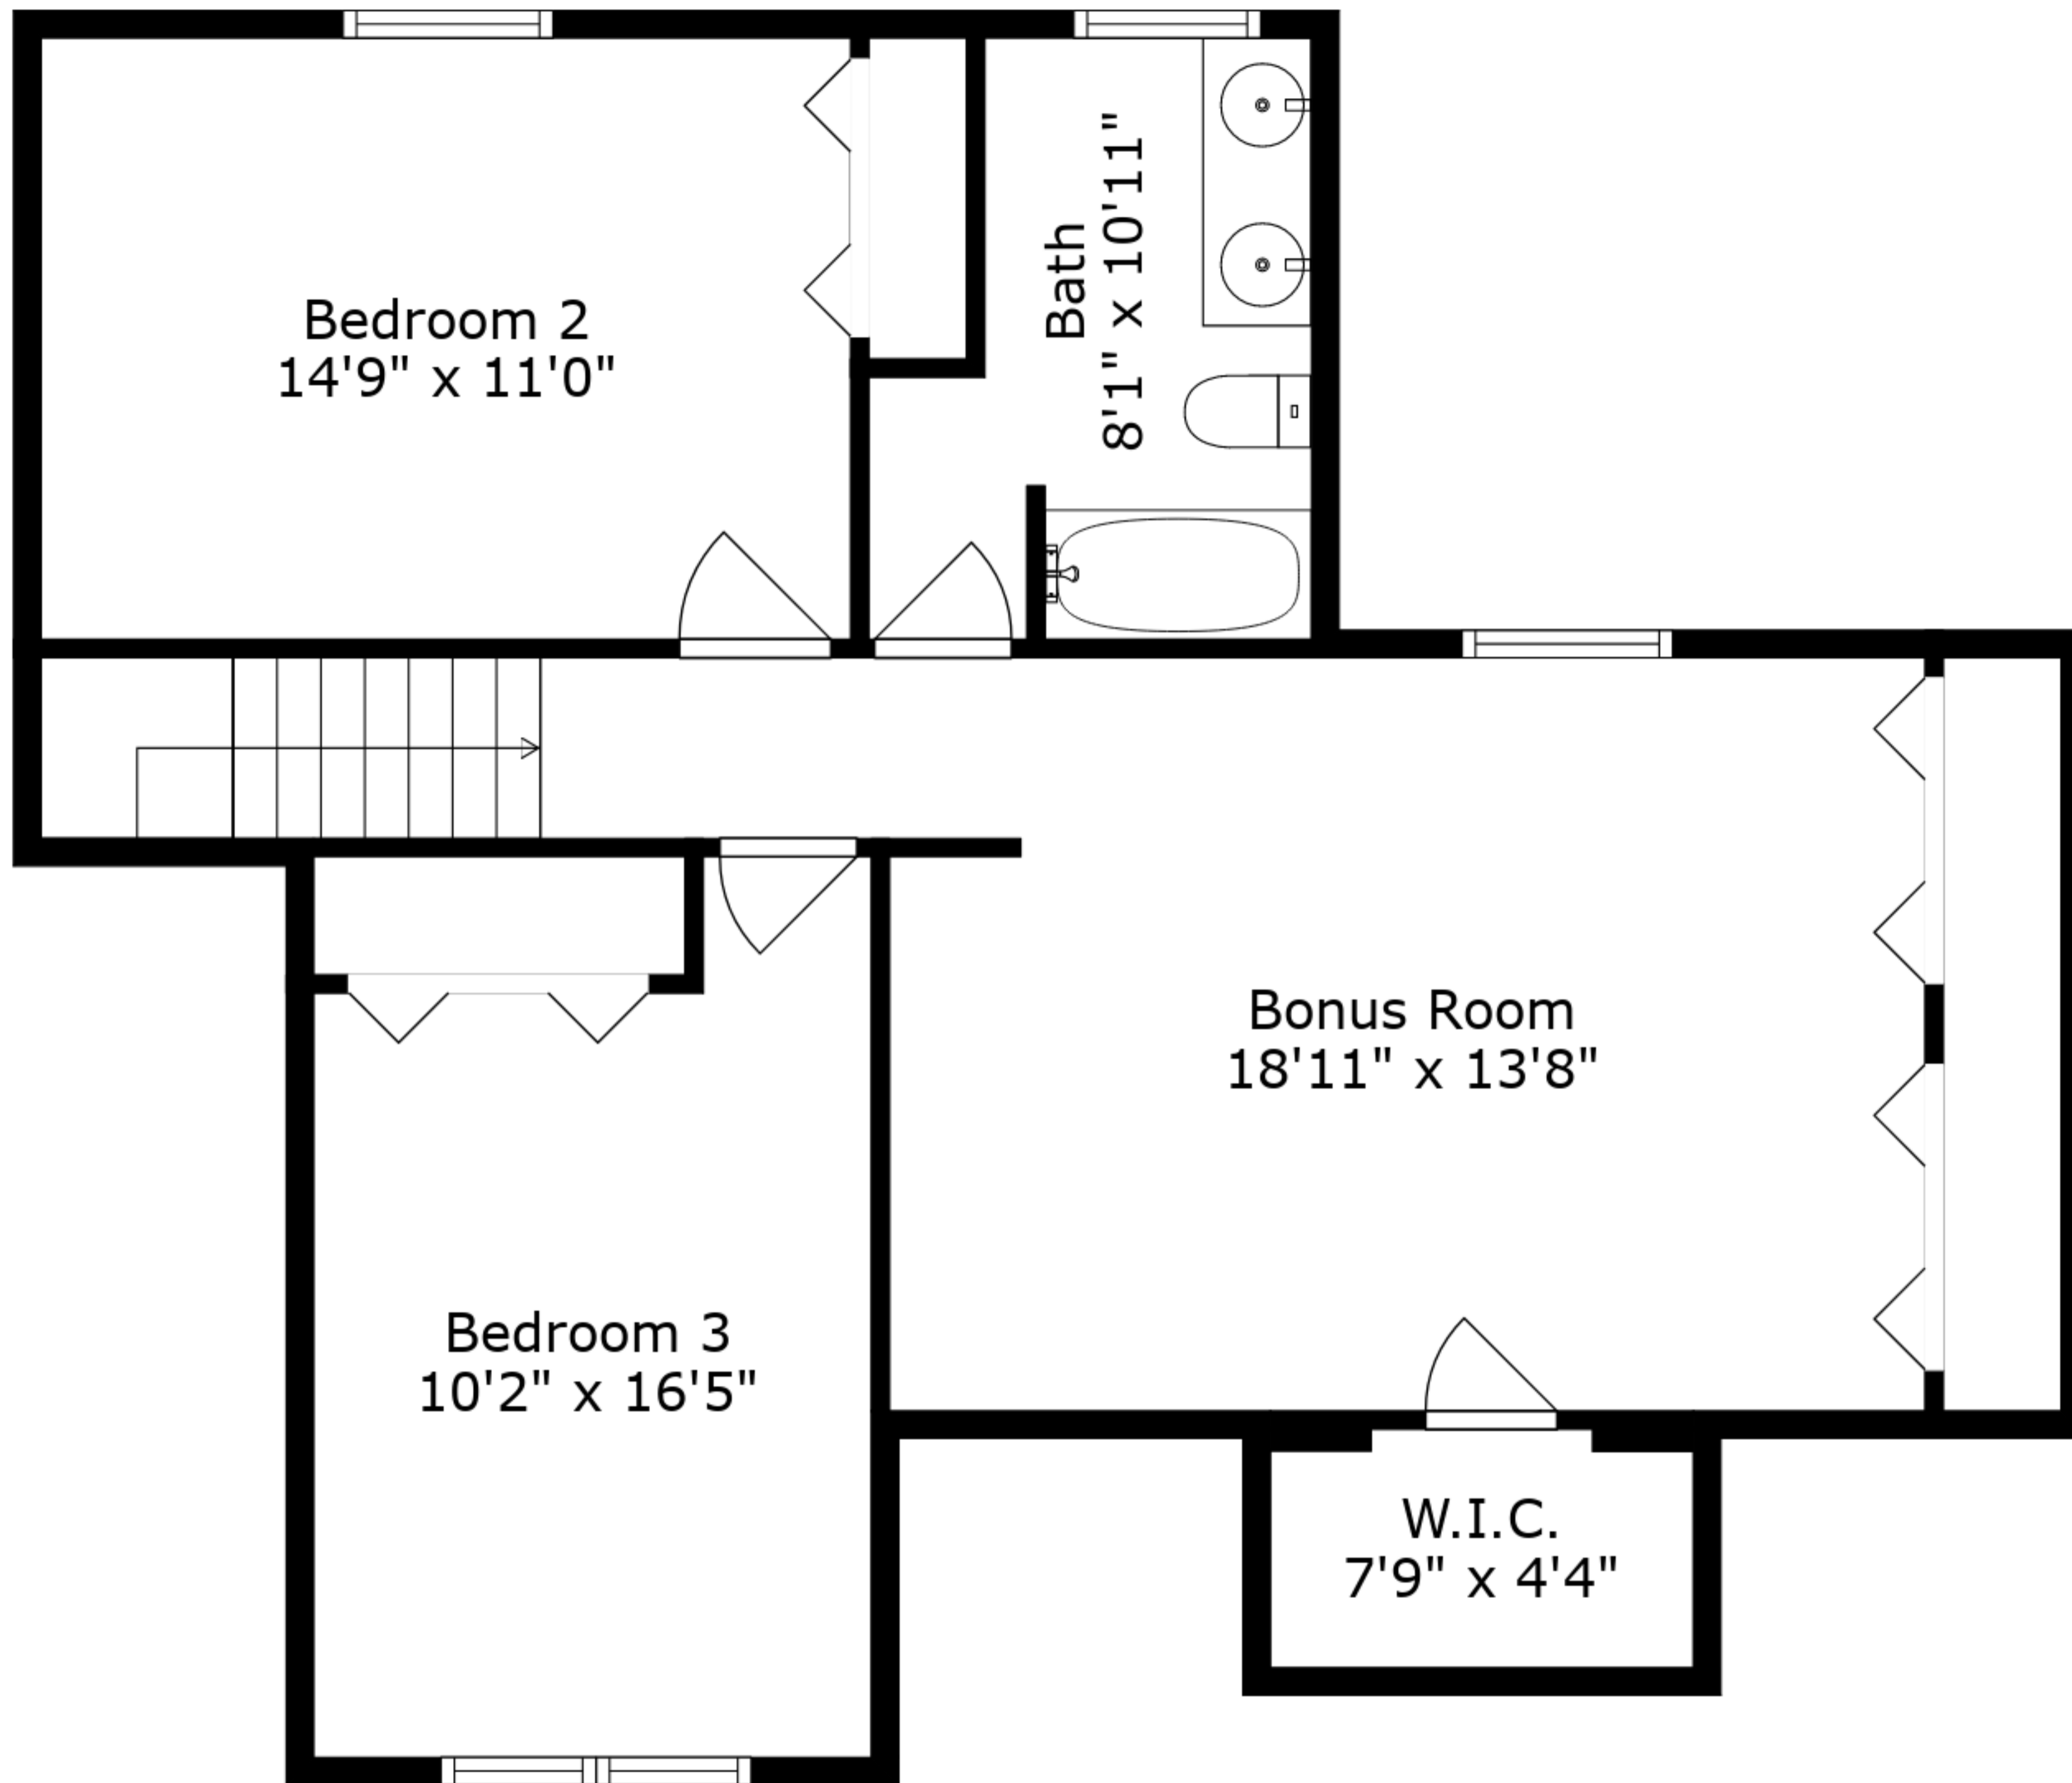

**ESTIMATED AREAS**

GLA MAIN FLOOR: 1486 sq. ft EXCLUDED AREAS 844 sq. ft  
 GLA UPPER FLOOR: 867 sq. ft EXCLUDED AREAS 22 sq. ft  
 Total GLA 2353 sq. ft, total area 3219 sq. ft

Sizes And Dimensions Are Approximate. Actual May Vary.