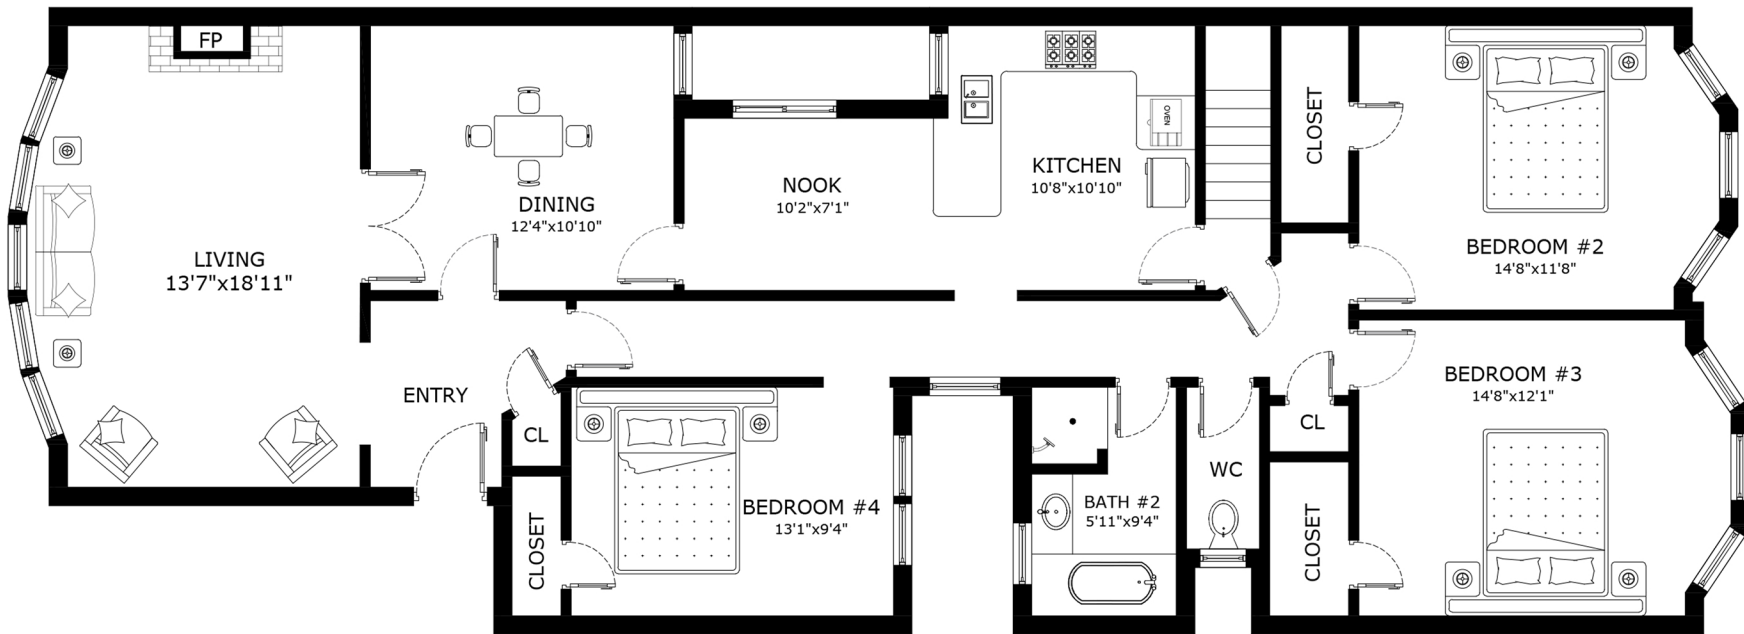

ADDRESS: 2671 15th Ave, San Francisco, CA, 94127.

AREA:

Main Level = 1422 Sq.Ft

Lower Level = 636 Sq.Ft

Total Area = 2058 Sq.Ft

MAIN LEVEL

'This floor plan is for illustration purposes only and is not intended to provide precise layout or measurements of the home. Potential buyers should investigate these issues to their own satisfaction.'