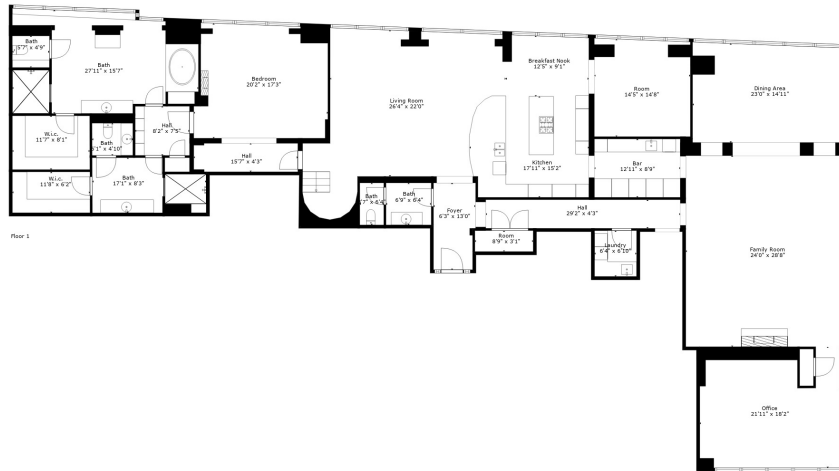

Floor 2

Floor 1

GROSS INTERNAL AREA
 FLOOR 1: 4451 sq. ft, FLOOR 2: 4954 sq. ft
 EXCLUDED AREAS: ELECTRICAL ROOM: 54 sq. ft
 TOTAL: 9405 sq. ft

Measurements Are Calculated By Cubicasa Technology. Deemed Highly Reliable But Not Guaranteed.

GROSS INTERNAL AREA
 FLOOR 1: 4451 sq. ft, FLOOR 2: 4954 sq. ft
 EXCLUDED AREAS: ELECTRICAL ROOM: 54 sq. ft
 TOTAL: 9405 sq. ft

Measurements Are Calculated By Cubicasa Technology. Deemed Highly Reliable But Not Guaranteed.