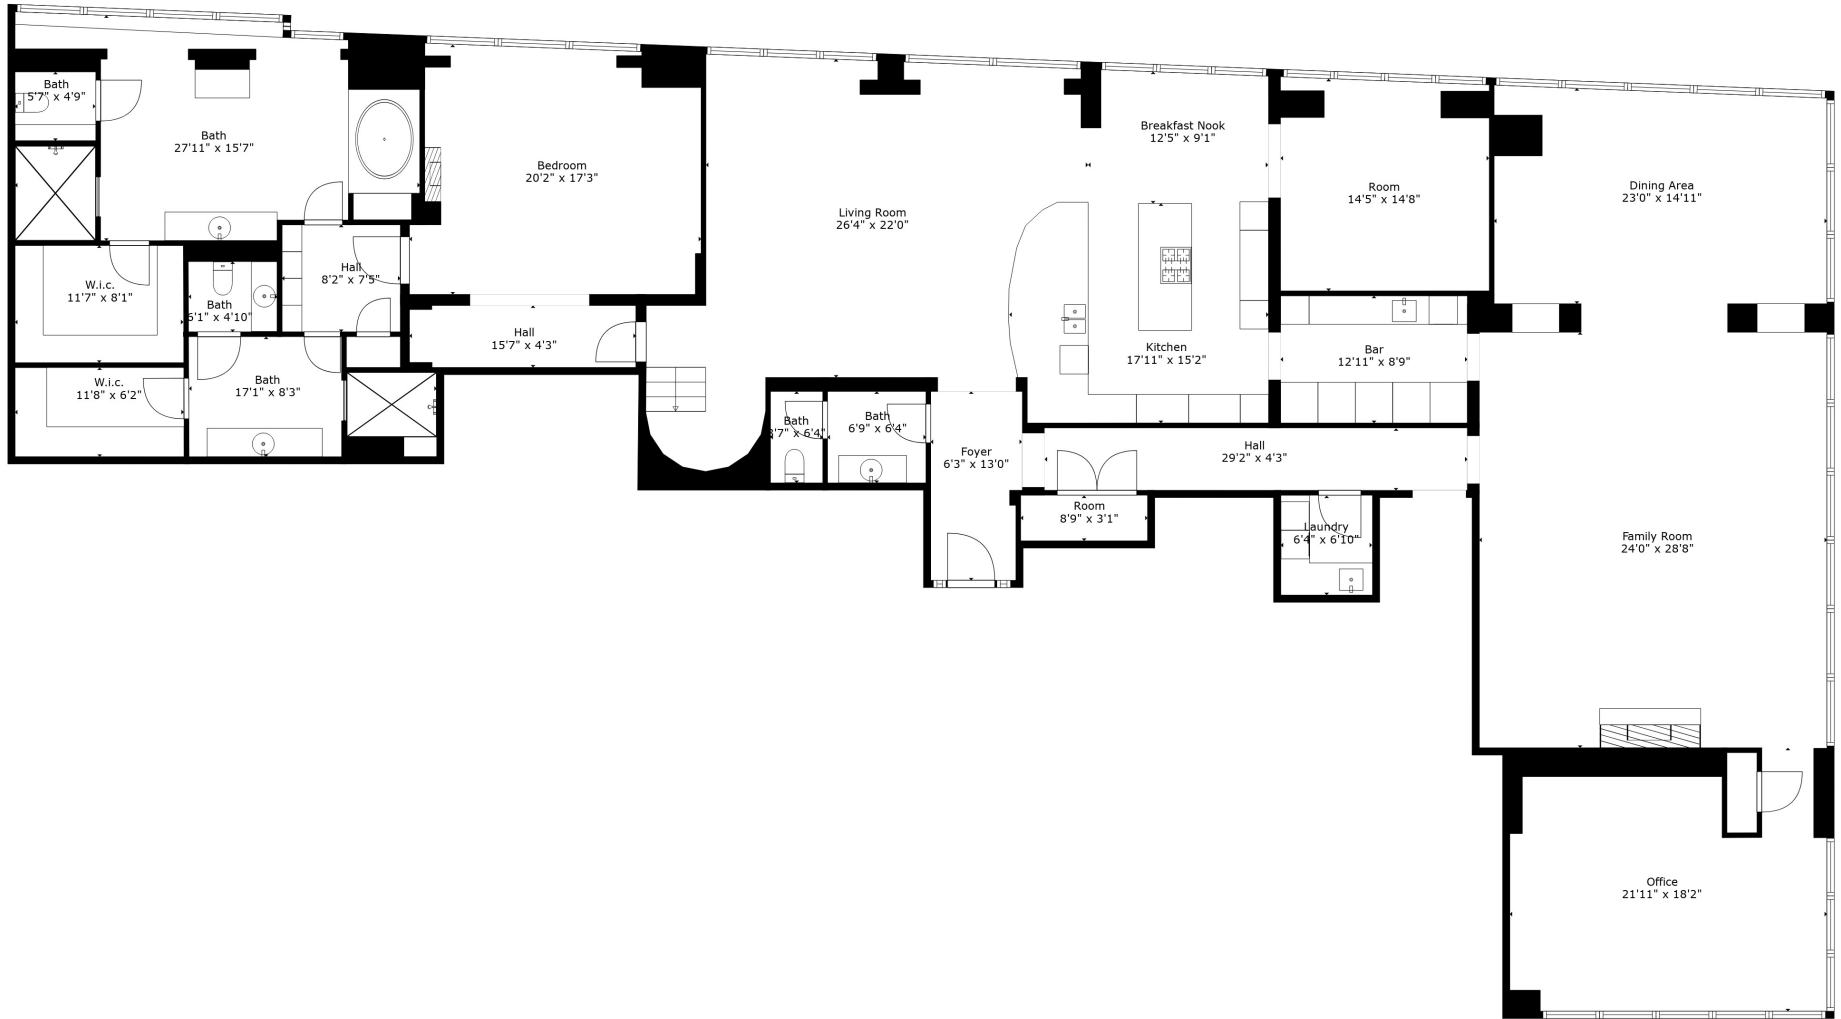

Floor 2

Floor 1

GROSS INTERNAL AREA
 FLOOR 1: 4451 sq. ft, FLOOR 2: 4954 sq. ft
 EXCLUDED AREAS: ELECTRICAL ROOM: 54 sq. ft
 TOTAL: 9405 sq. ft

Measurements Are Calculated By Cubicasa Technology. Deemed Highly Reliable But Not Guaranteed.

GROSS INTERNAL AREA
 FLOOR 1: 4451 sq. ft, FLOOR 2: 4954 sq. ft
 EXCLUDED AREAS: ELECTRICAL ROOM: 54 sq. ft
 TOTAL: 9405 sq. ft

Measurements Are Calculated By Cubicasa Technology. Deemed Highly Reliable But Not Guaranteed.