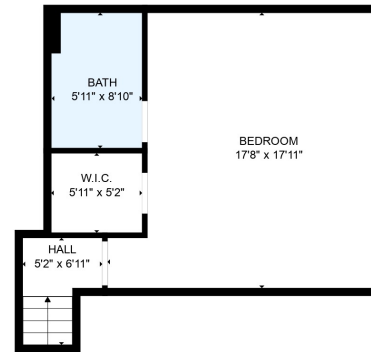

FLOOR 1

FLOOR 2

Total scanned area: 3213 sq. ft

Total scanned area: 3213 sq. ft

FLOOR PLAN CREATED BY CUBICASA APP. MEASUREMENTS DEEMED HIGHLY RELIABLE BUT NOT GUARANTEED.

Total scanned area: 3213 sq. ft

FLOOR PLAN CREATED BY CUBICASA APP. MEASUREMENTS DEEMED HIGHLY RELIABLE BUT NOT GUARANTEED.