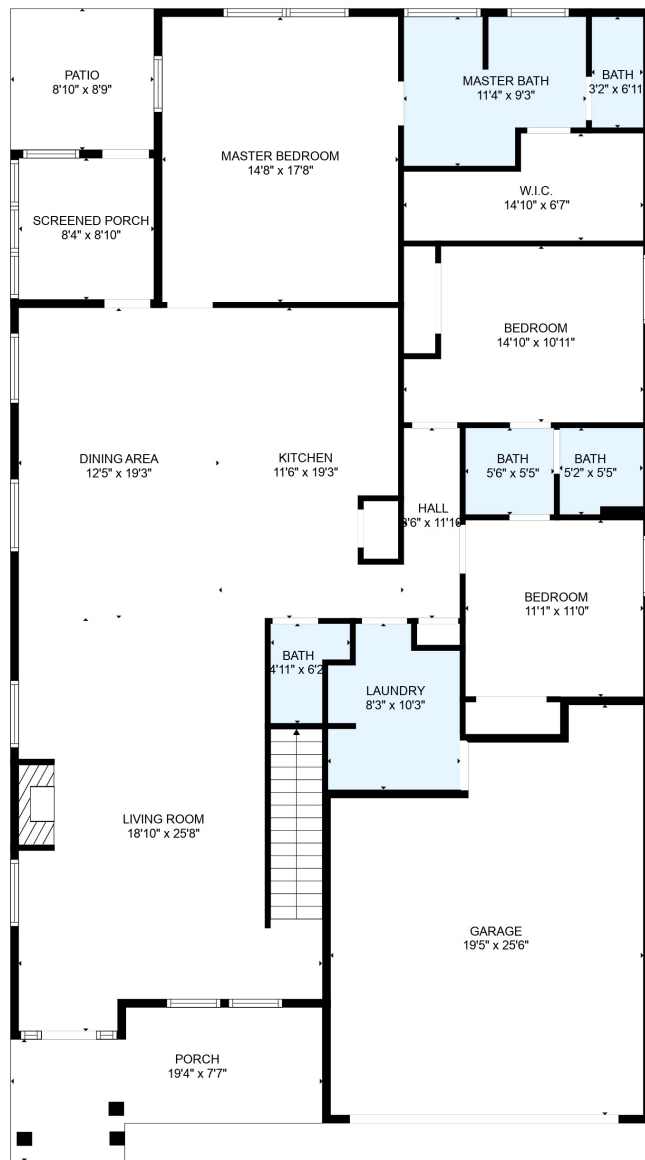

FLOOR 1

FLOOR 2

Total scanned area: 3213 sq. ft

Total scanned area: 3213 sq. ft

FLOOR PLAN CREATED BY CUBICASA APP. MEASUREMENTS DEEMED HIGHLY RELIABLE BUT NOT GUARANTEED.

Total scanned area: 3213 sq. ft

FLOOR PLAN CREATED BY CUBICASA APP. MEASUREMENTS DEEMED HIGHLY RELIABLE BUT NOT GUARANTEED.