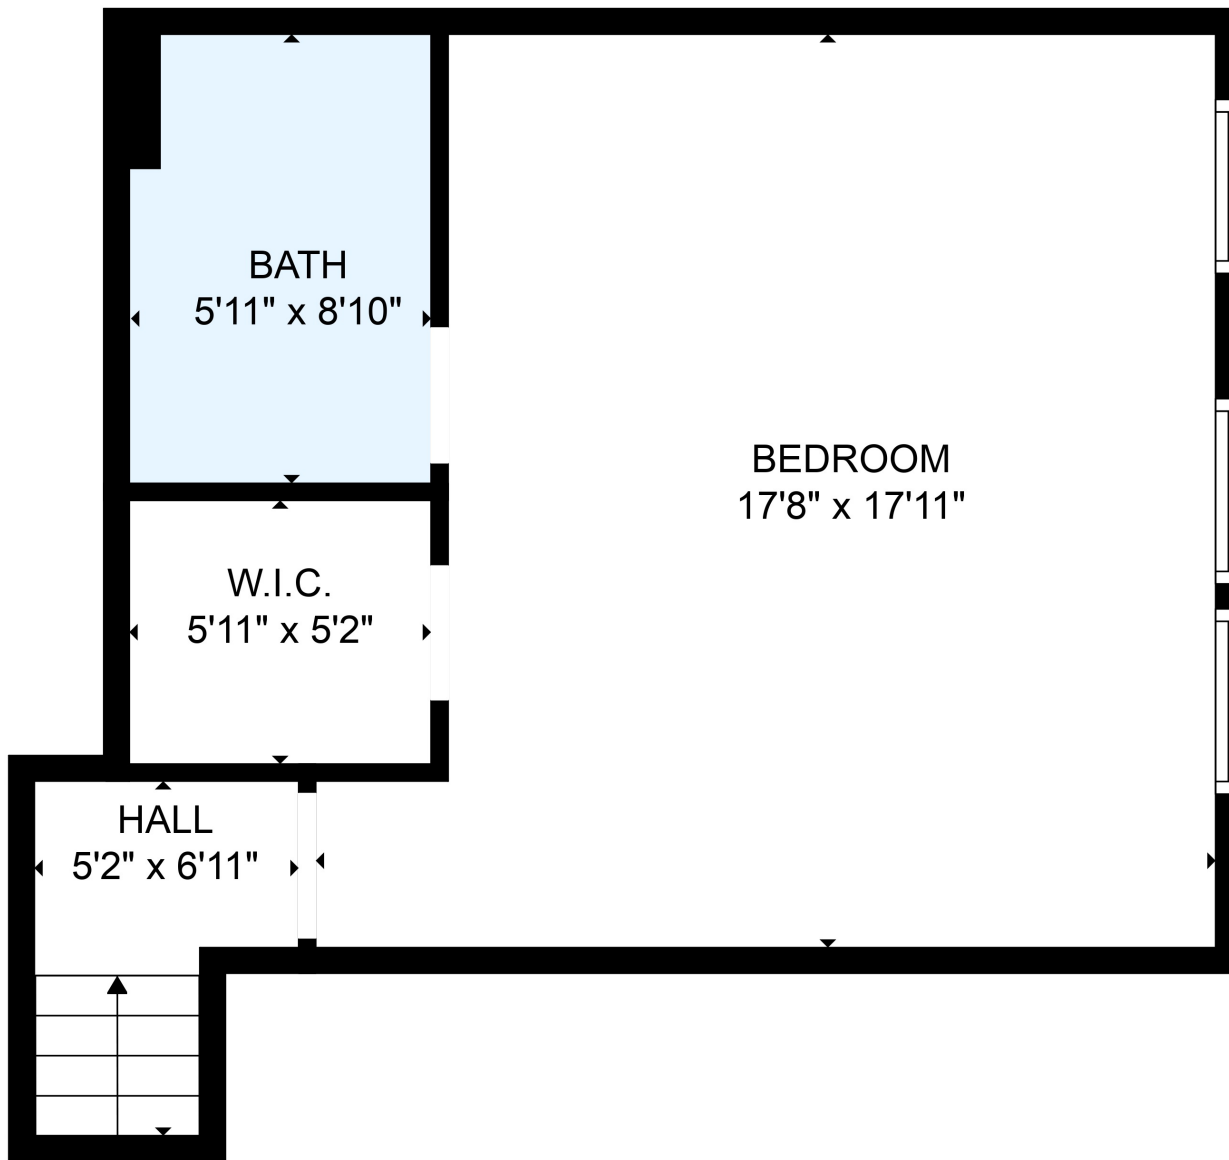

FLOOR 1

FLOOR 2

Total scanned area: 3213 sq. ft

Total scanned area: 3213 sq. ft

FLOOR PLAN CREATED BY CUBICASA APP. MEASUREMENTS DEEMED HIGHLY RELIABLE BUT NOT GUARANTEED.

Total scanned area: 3213 sq. ft

FLOOR PLAN CREATED BY CUBICASA APP. MEASUREMENTS DEEMED HIGHLY RELIABLE BUT NOT GUARANTEED.