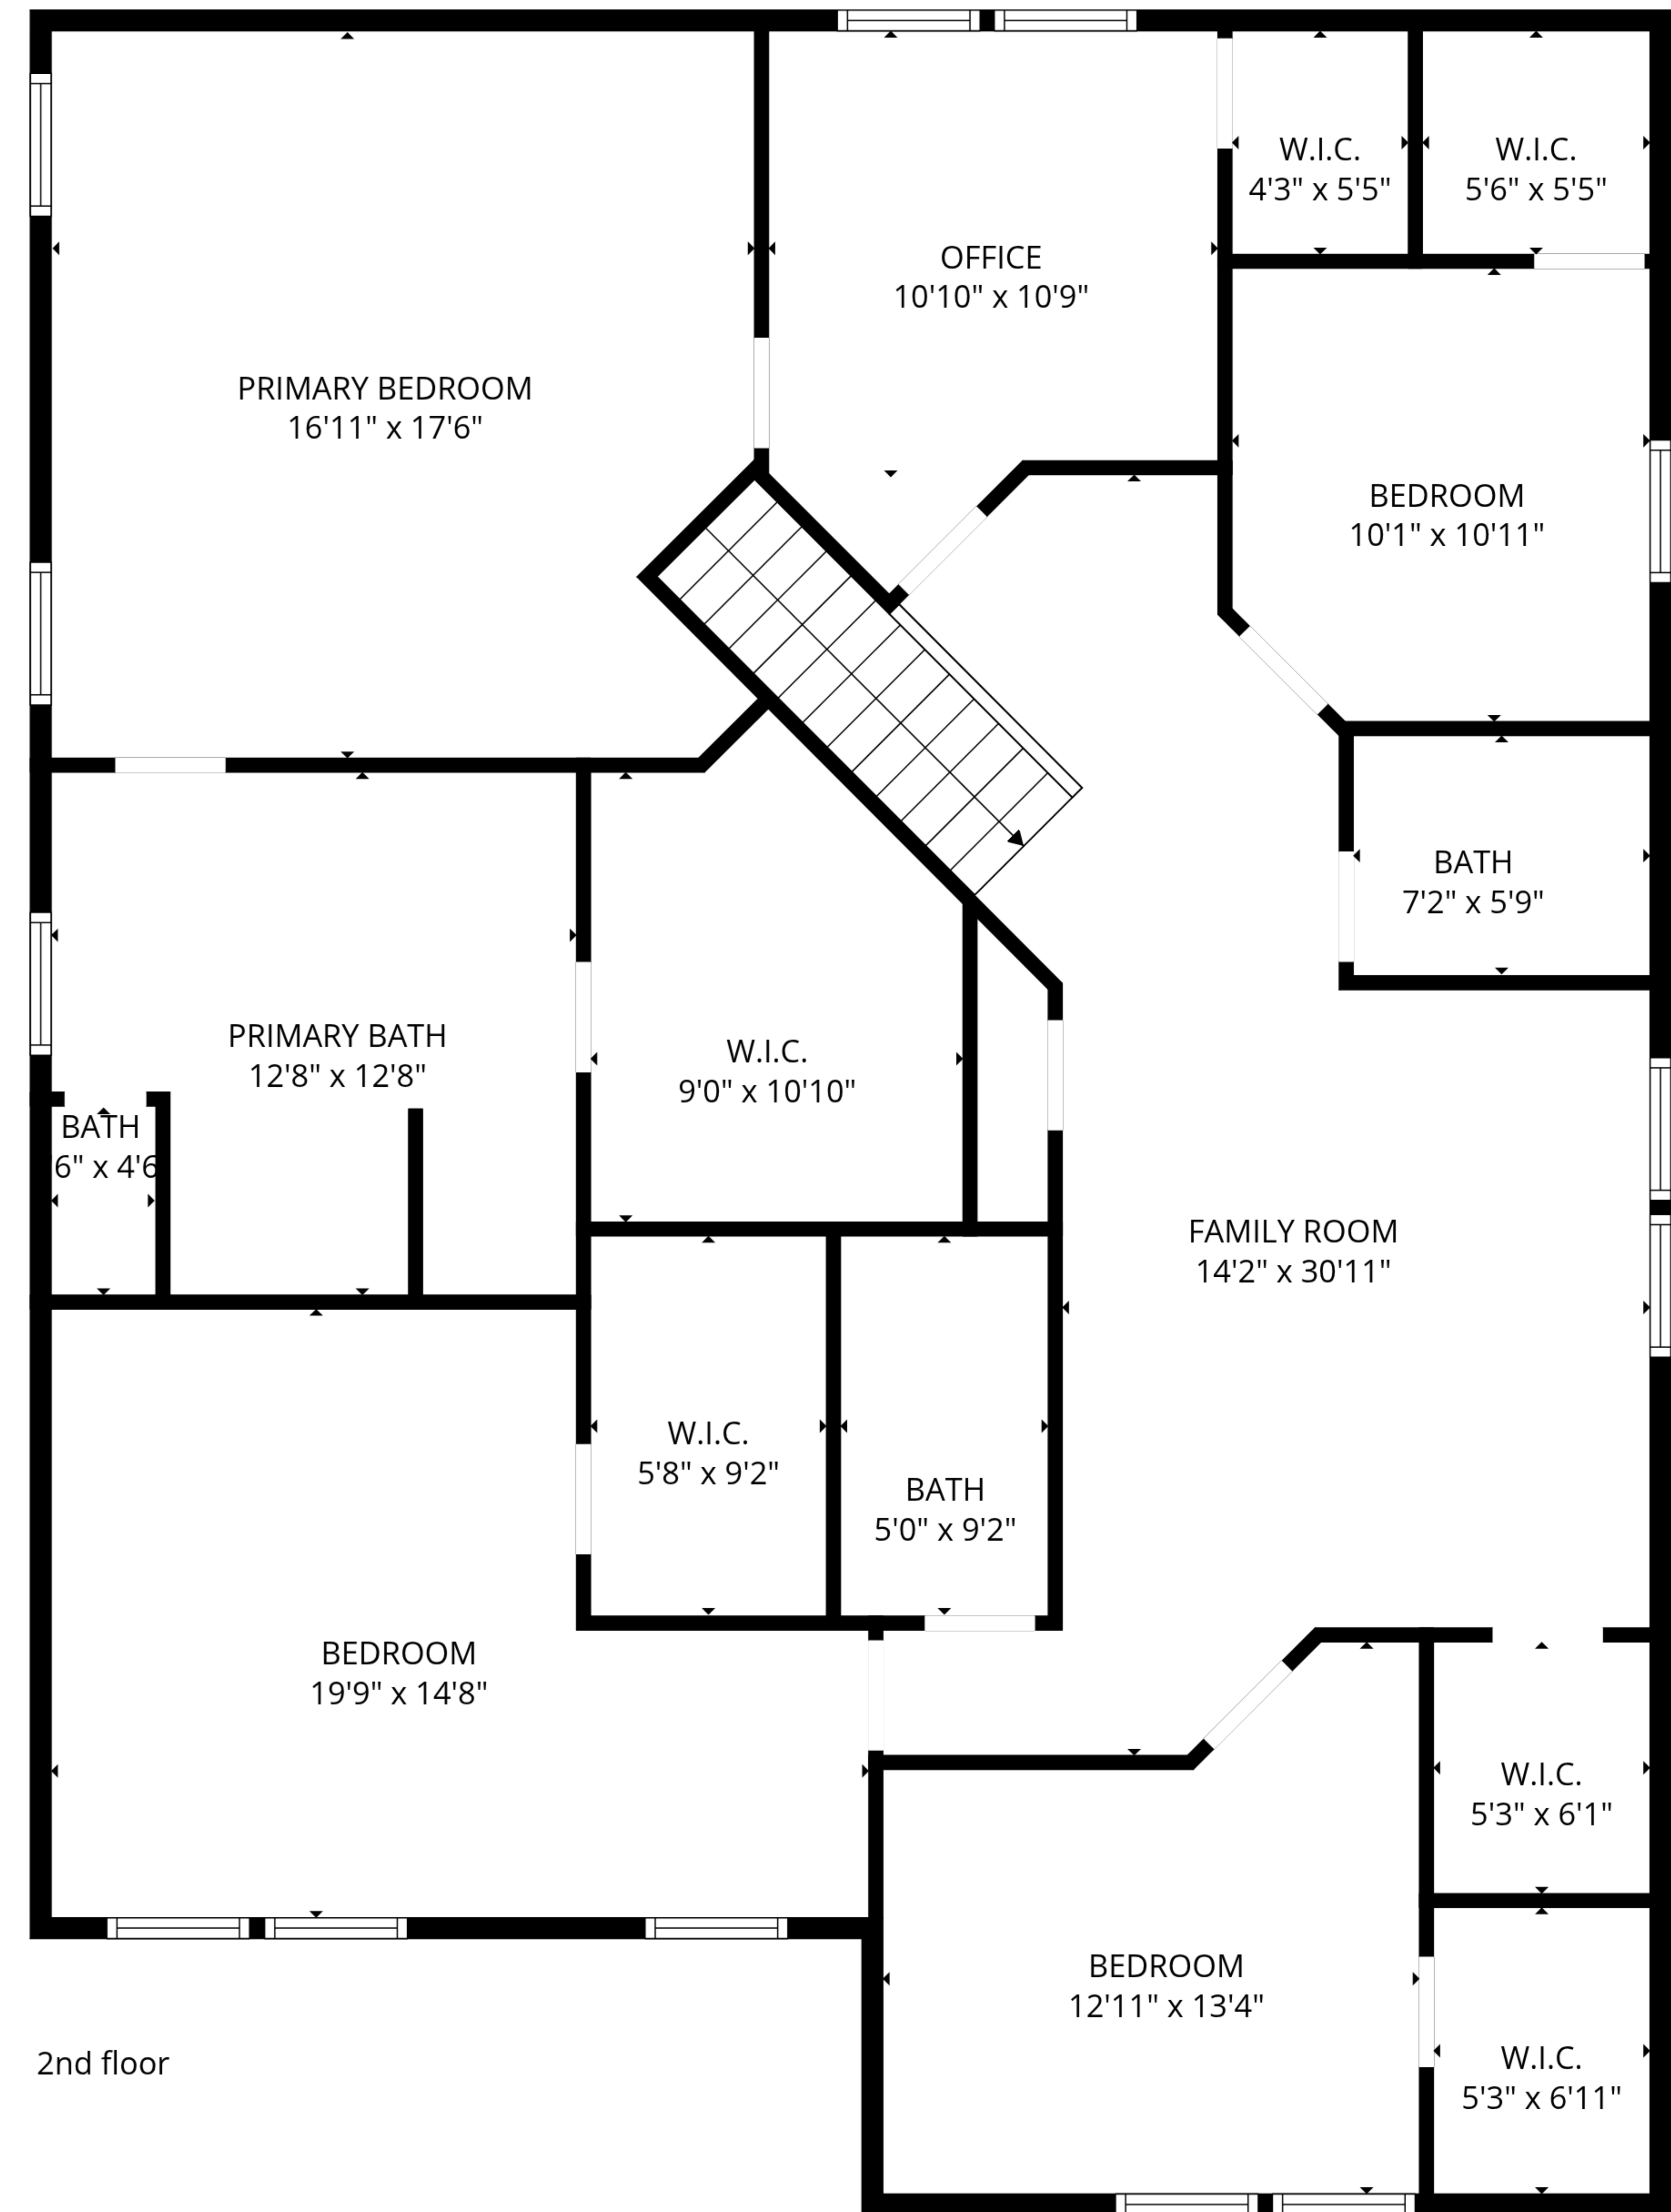

TOTAL: 3380 sq. ft

1st floor: 1498 sq. ft, 2nd floor: 1882 sq. ft

EXCLUDED AREAS: GARAGE: 368 sq. ft, WALLS: 200 sq. ft

TOTAL: 3380 sq. ft

1st floor: 1498 sq. ft, 2nd floor: 1882 sq. ft

EXCLUDED AREAS: GARAGE: 368 sq. ft, WALLS: 200 sq. ft

TOTAL: 3380 sq. ft
 1st floor: 1498 sq. ft, 2nd floor: 1882 sq. ft
 EXCLUDED AREAS: GARAGE: 368 sq. ft, WALLS: 200 sq. ft