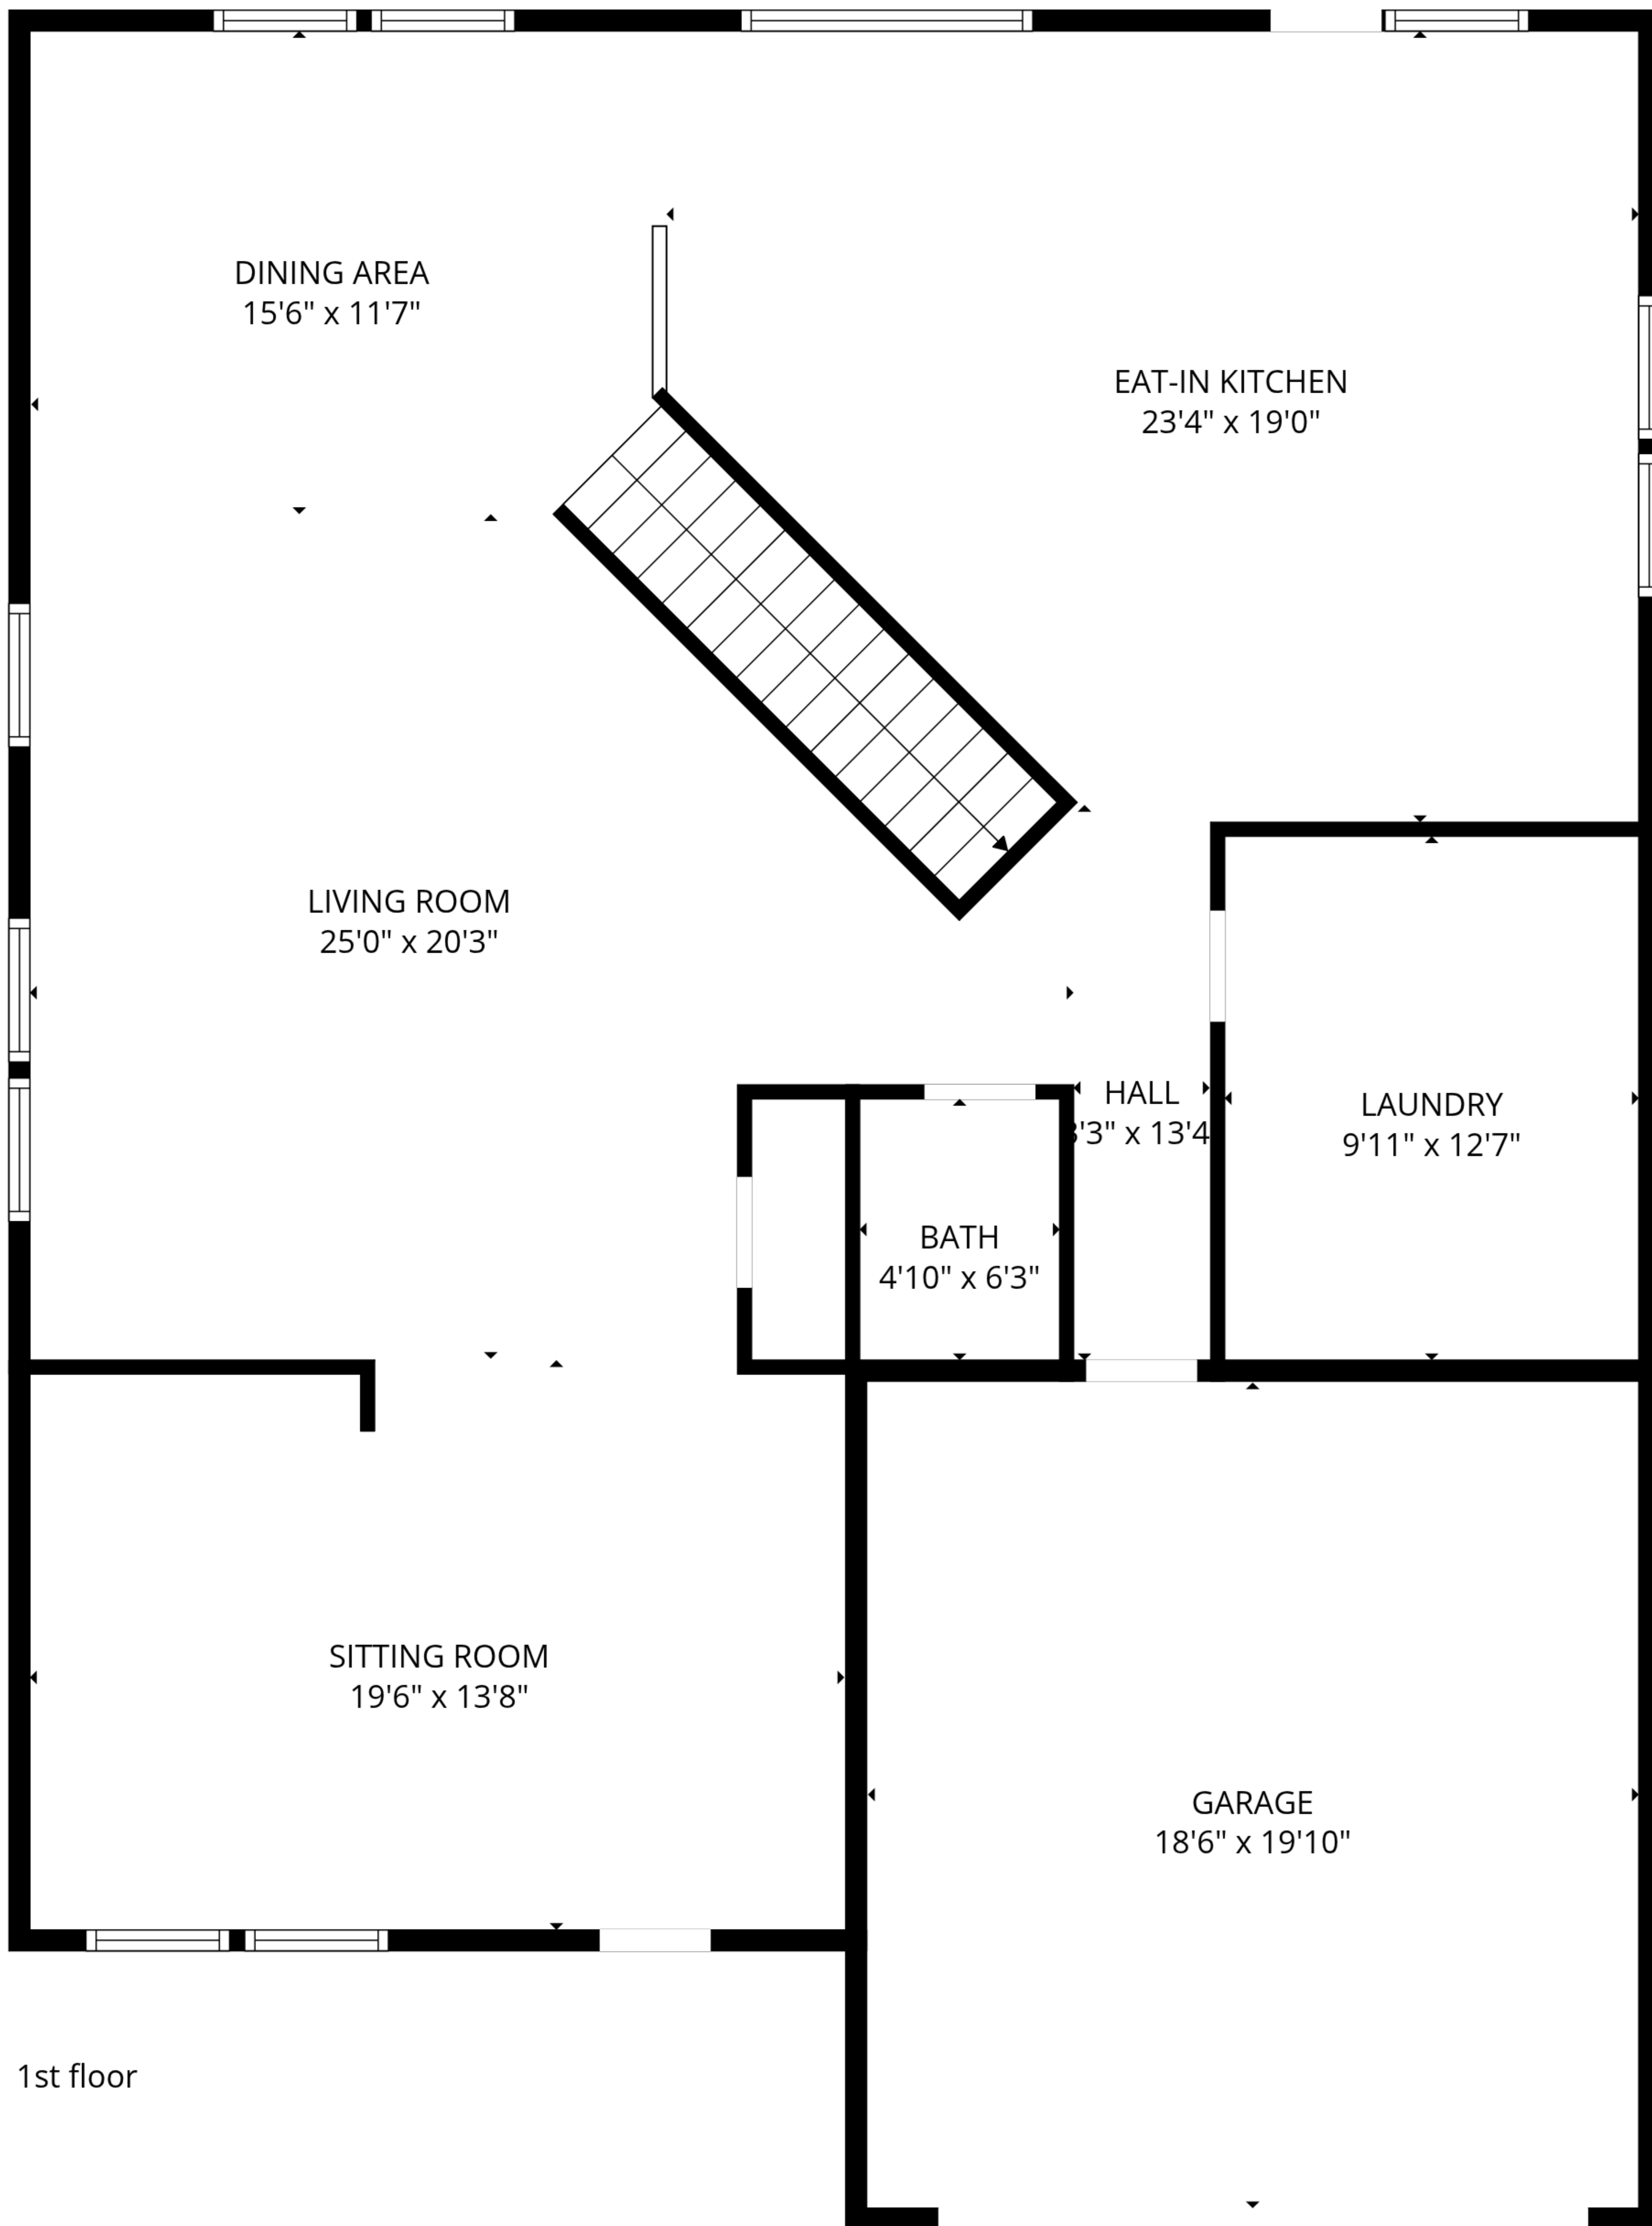

TOTAL: 3380 sq. ft

1st floor: 1498 sq. ft, 2nd floor: 1882 sq. ft

EXCLUDED AREAS: GARAGE: 368 sq. ft, WALLS: 200 sq. ft

TOTAL: 3380 sq. ft

1st floor: 1498 sq. ft, 2nd floor: 1882 sq. ft

EXCLUDED AREAS: GARAGE: 368 sq. ft, WALLS: 200 sq. ft

TOTAL: 3380 sq. ft
 1st floor: 1498 sq. ft, 2nd floor: 1882 sq. ft
 EXCLUDED AREAS: GARAGE: 368 sq. ft, WALLS: 200 sq. ft