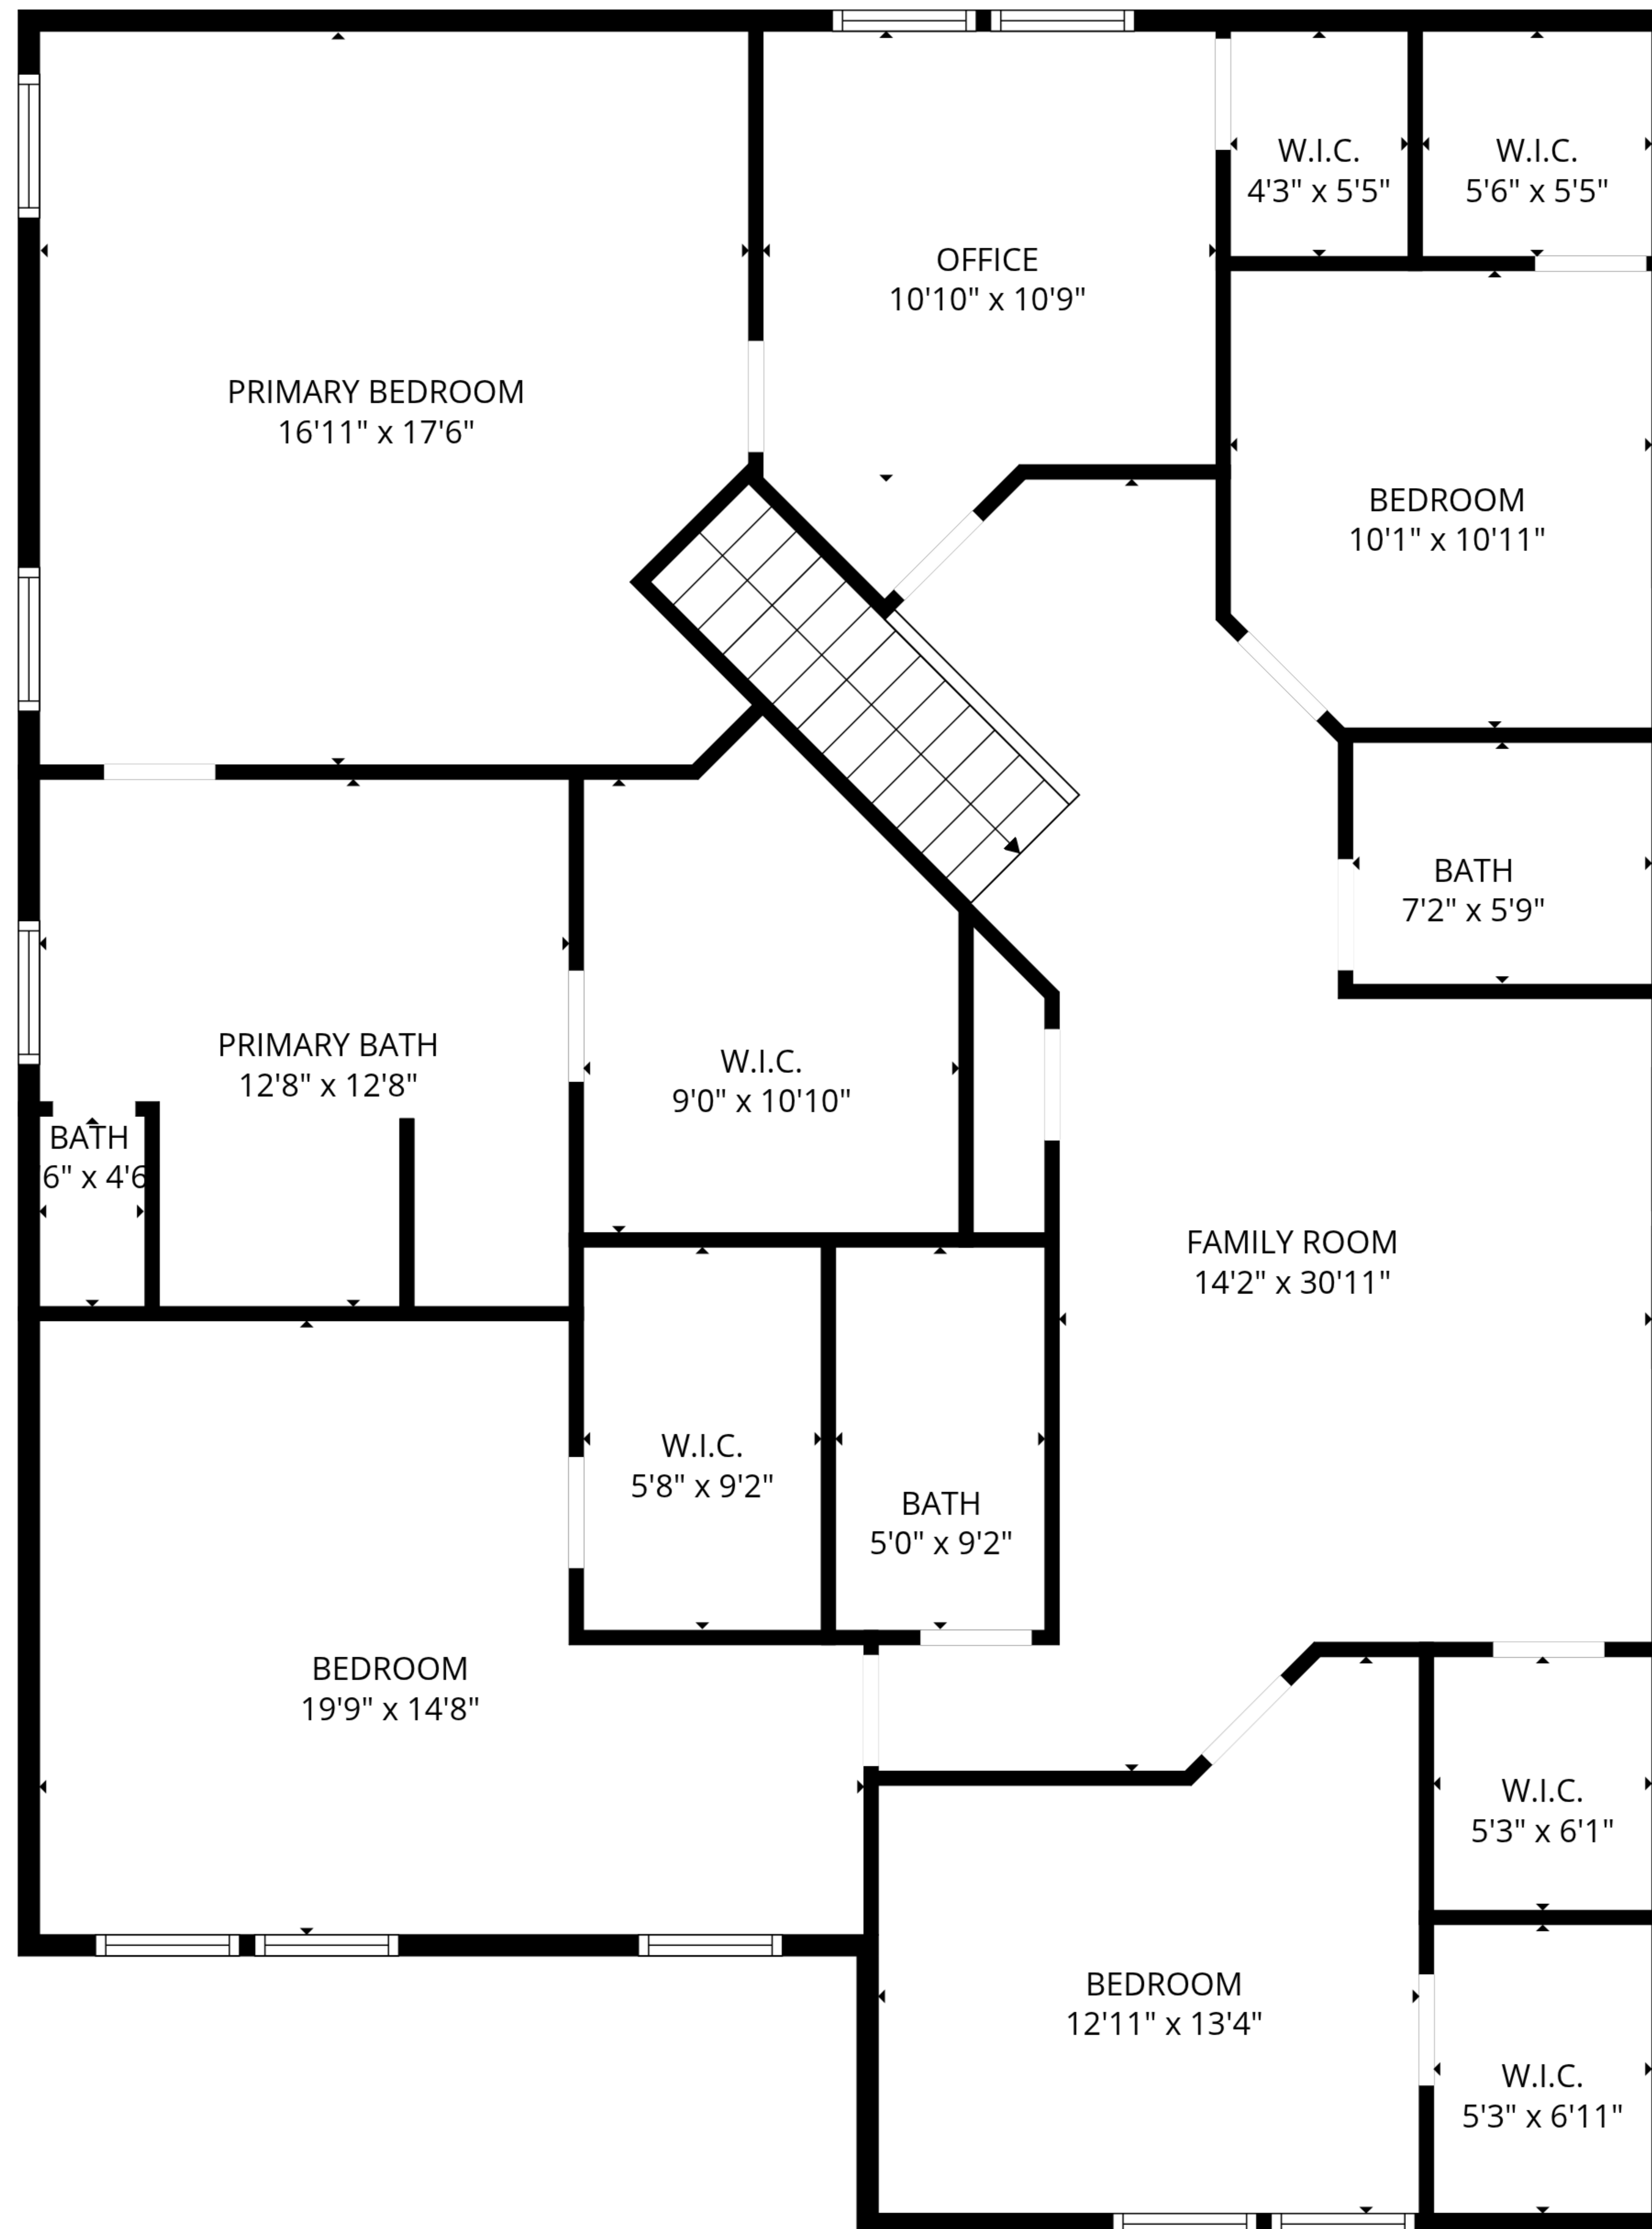

TOTAL: 3380 sq. ft

1st floor: 1498 sq. ft, 2nd floor: 1882 sq. ft

EXCLUDED AREAS: GARAGE: 368 sq. ft, WALLS: 200 sq. ft

TOTAL: 3380 sq. ft

1st floor: 1498 sq. ft, 2nd floor: 1882 sq. ft

EXCLUDED AREAS: GARAGE: 368 sq. ft, WALLS: 200 sq. ft

TOTAL: 3380 sq. ft
 1st floor: 1498 sq. ft, 2nd floor: 1882 sq. ft
 EXCLUDED AREAS: GARAGE: 368 sq. ft, WALLS: 200 sq. ft