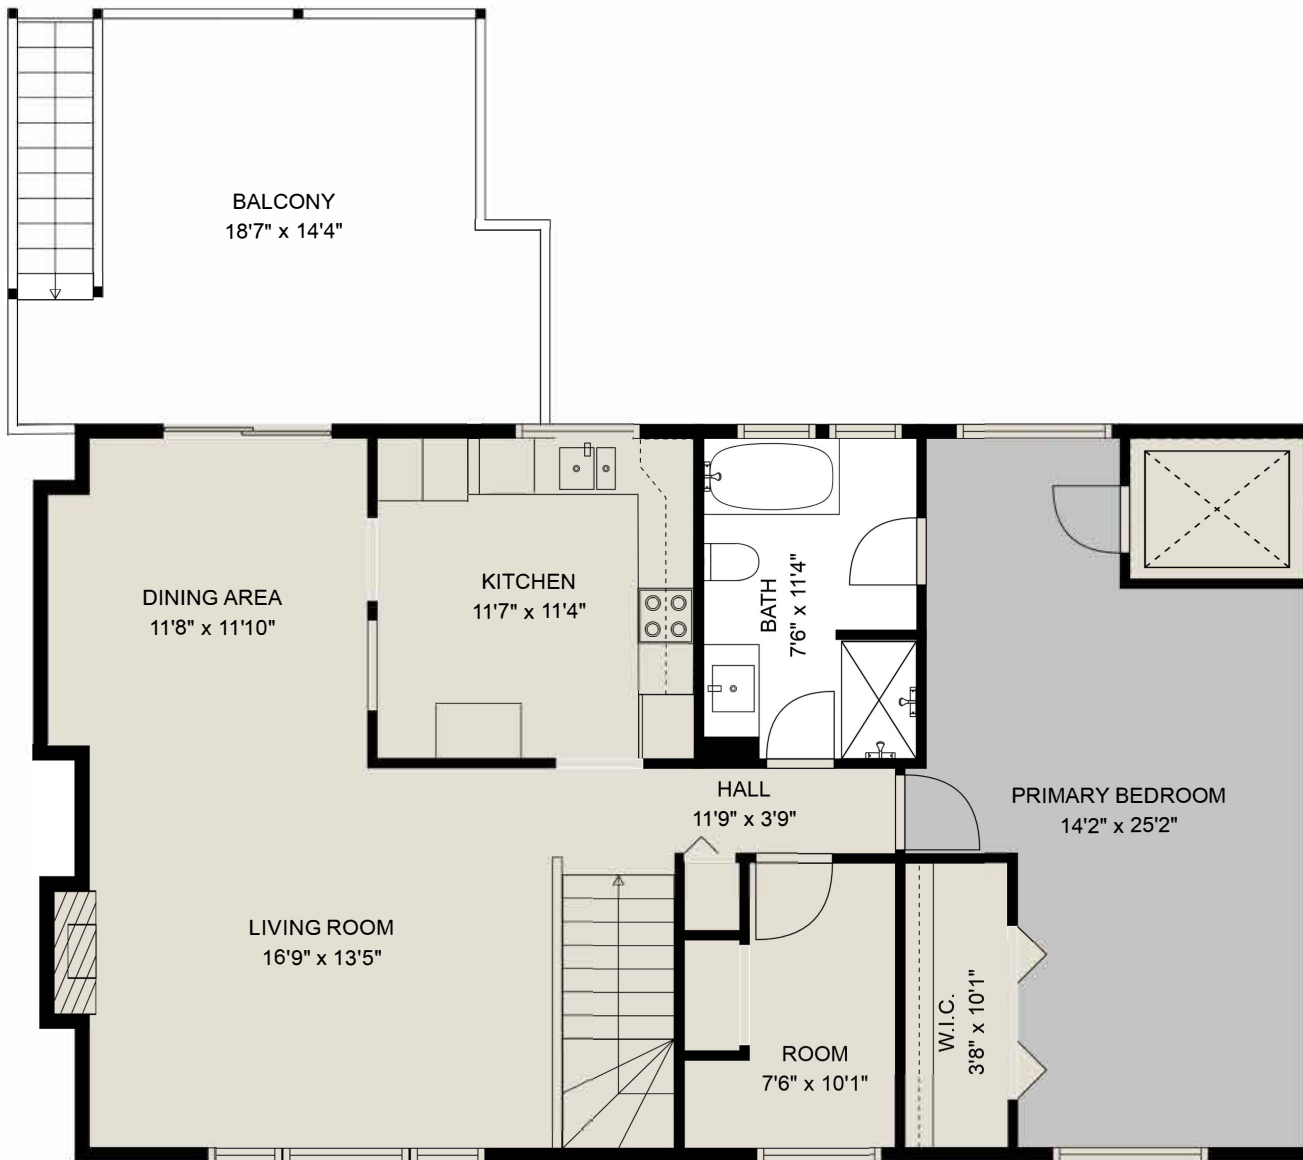

Estimated areas

MAIN 1162 sq. ft

BELOW MAIN 1151 sq. ft

Total GLA 2313 sq. ft

Sizes and dimensions are approximate. Actual may vary. E&O insured.

CENTURY 21

Estimated areas

MAIN 1162 sq. ft

BELOW MAIN 1151 sq. ft

Total GLA 2313 sq. ft

Sizes and dimensions are approximate. Actual may vary. E&O insured.

CENTURY 21

Estimated areas

MAIN 1162 sq. ft

BELOW MAIN 1151 sq. ft

Total GLA 2313 sq. ft

Sizes and dimensions are approximate. Actual may vary. E&O insured.

CENTURY 21