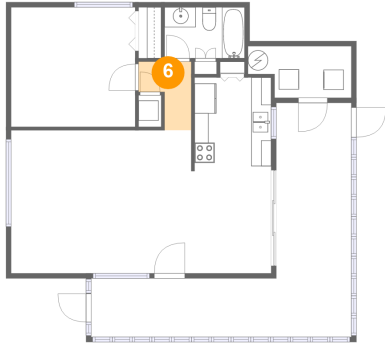

Max Dimensions: 7'8" x 9'4"
Calculated Area: 71 sq. ft
Included: Yes

Heated: Yes
Finished: Yes
Enclosed: Yes
Contiguous: Yes
Permitted: Yes
Wet space: No
Addition: No
Conversion: No

4 Floor 1 - Screened Porch

Max Dimensions: 25'11" x 23'4"
Calculated Area: 282 sq. ft
Included: No

Heated: No
Finished: Yes
Enclosed: No
Contiguous: Yes
Permitted: Yes
Wet space: No
Addition: No
Conversion: No

5 Floor 1 - Bedroom

Max Dimensions: 12'4" x 11'11"
Calculated Area: 147 sq. ft
Included: Yes

Heated: Yes
Finished: Yes
Enclosed: Yes
Contiguous: Yes
Permitted: Yes
Wet space: No
Addition: No
Conversion: No

6 Floor 1 - Hall

Max Dimensions: 5'3" x 6'10"
Calculated Area: 26 sq. ft
Included: Yes

Heated: Yes
Finished: Yes
Enclosed: Yes
Contiguous: Yes
Permitted: Yes
Wet space: No
Addition: No
Conversion: No

7 Floor 1 - Living Room