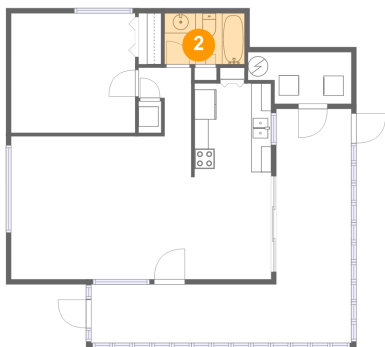

Total Area: 670 sq. ft

Floor 1: 670 sq. ft

Excluded: Screened porch 282 sq. ft, Laundry 47 sq. ft, Walls: 89 sq. ft

Property summary

1 Floors

1 Bedrooms

1 Bathrooms

Room dimensions

Floor 1

Total:670sqft

Excluded: 329sqft

#		Max Dimensions	sqft	Included
1	Dining Area	8'0" x 10'2"	81 sq. ft	Yes
2	Bath	8'0" x 5'1"	40 sq. ft	Yes
3	Kitchen	7'8" x 9'4"	71 sq. ft	Yes
4	Screened Porch	25'11" x 23'4"	282 sq. ft	No
5	Bedroom	12'4" x 11'11"	147 sq. ft	Yes
6	Hall	5'3" x 6'10"	26 sq. ft	Yes
7	Living Room	17'11" x 14'3"	255 sq. ft	Yes
8	Laundry	10'4" x 5'2"	47 sq. ft	No

1 Floor 1 - Dining Area

Max Dimensions: 8'0" x 10'2"
Calculated Area: 81 sq. ft
Included: Yes

Heated: Yes
Finished: Yes
Enclosed: Yes
Contiguous: Yes
Permitted: Yes
Wet space: No
Addition: No
Conversion: No

2 Floor 1 - Bath

Max Dimensions: 8'0" x 5'1"
Calculated Area: 40 sq. ft
Included: Yes

Heated: Yes
Finished: Yes
Enclosed: Yes
Contiguous: Yes
Permitted: Yes
Wet space: Yes
Addition: No
Conversion: No

3 Floor 1 - Kitchen