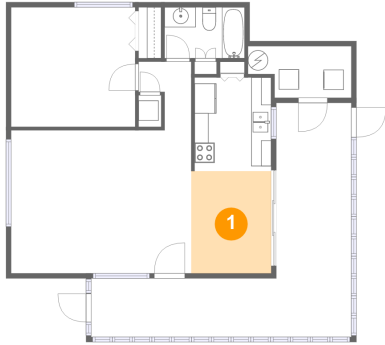

Total Area: 670 sq. ft

Floor 1: 670 sq. ft

Excluded: Screened porch 282 sq. ft, Laundry 47 sq. ft, Walls: 89 sq. ft

Property summary

1 Floors

1 Bedrooms

1 Bathrooms

Room dimensions

Floor 1

Total:670sqft

Excluded: 329sqft

#		Max Dimensions	sqft	Included
1	Dining Area	8'0" x 10'2"	81 sq. ft	Yes
2	Bath	8'0" x 5'1"	40 sq. ft	Yes
3	Kitchen	7'8" x 9'4"	71 sq. ft	Yes
4	Screened Porch	25'11" x 23'4"	282 sq. ft	No
5	Bedroom	12'4" x 11'11"	147 sq. ft	Yes
6	Hall	5'3" x 6'10"	26 sq. ft	Yes
7	Living Room	17'11" x 14'3"	255 sq. ft	Yes
8	Laundry	10'4" x 5'2"	47 sq. ft	No

1 Floor 1 - Dining Area

Max Dimensions: 8'0" x 10'2"
Calculated Area: 81 sq. ft
Included: Yes

Heated: Yes
Finished: Yes
Enclosed: Yes
Contiguous: Yes
Permitted: Yes
Wet space: No
Addition: No
Conversion: No

2 Floor 1 - Bath

Max Dimensions: 8'0" x 5'1"
Calculated Area: 40 sq. ft
Included: Yes

Heated: Yes
Finished: Yes
Enclosed: Yes
Contiguous: Yes
Permitted: Yes
Wet space: Yes
Addition: No
Conversion: No

3 Floor 1 - Kitchen