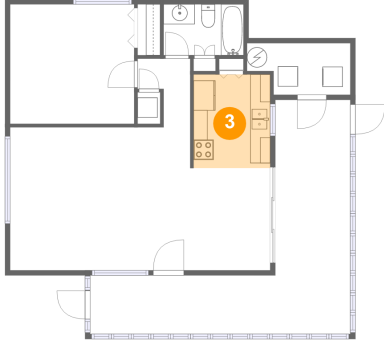

Total Area: 670 sq. ft

Floor 1: 670 sq. ft

Excluded: Screened porch 282 sq. ft, Laundry 47 sq. ft, Walls: 89 sq. ft

Property summary

1 Floors

1 Bedrooms

1 Bathrooms

Room dimensions

1 Floor 1 - Dining Area

Max Dimensions: 8'0" x 10'2"
Calculated Area: 81 sq. ft
Included: Yes

Heated: Yes
Finished: Yes
Enclosed: Yes
Contiguous: Yes
Permitted: Yes
Wet space: No
Addition: No
Conversion: No

2 Floor 1 - Bath

Max Dimensions: 8'0" x 5'1"
Calculated Area: 40 sq. ft
Included: Yes

Heated: Yes
Finished: Yes
Enclosed: Yes
Contiguous: Yes
Permitted: Yes
Wet space: Yes
Addition: No
Conversion: No

3 Floor 1 - Kitchen

Max Dimensions: 7'8" x 9'4"
Calculated Area: 71 sq. ft
Included: Yes

Heated: Yes
Finished: Yes
Enclosed: Yes
Contiguous: Yes
Permitted: Yes
Wet space: No
Addition: No
Conversion: No

4 Floor 1 - Screened Porch