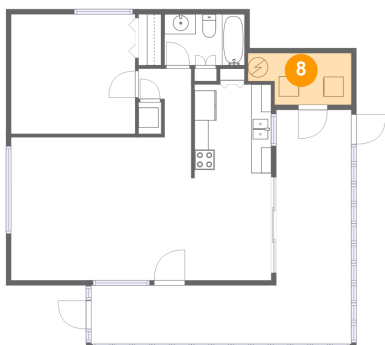

Max Dimensions: 12'4" x 11'11"
Calculated Area: 147 sq. ft
Included: Yes

Heated: Yes
Finished: Yes
Enclosed: Yes
Contiguous: Yes
Permitted: Yes
Wet space: No
Addition: No
Conversion: No

6 Floor 1 - Hall

Max Dimensions: 5'3" x 6'10"
Calculated Area: 26 sq. ft
Included: Yes

Heated: Yes
Finished: Yes
Enclosed: Yes
Contiguous: Yes
Permitted: Yes
Wet space: No
Addition: No
Conversion: No

7 Floor 1 - Living Room

Max Dimensions: 17'11" x 14'3"
Calculated Area: 255 sq. ft
Included: Yes

Heated: Yes
Finished: Yes
Enclosed: Yes
Contiguous: Yes
Permitted: Yes
Wet space: No
Addition: No
Conversion: No

8 Floor 1 - Laundry

Max Dimensions: 10'4" x 5'2"
Calculated Area: 47 sq. ft
Included: No

Heated: Yes
Finished: No
Enclosed: Yes
Contiguous: Yes
Permitted: Yes
Wet space: No
Addition: No
Conversion: No