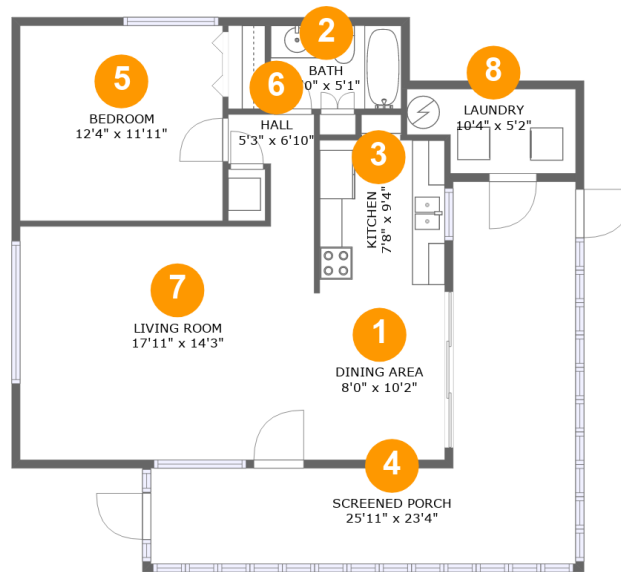

Total Area: 670 sq. ft

Floor 1: 670 sq. ft

Excluded: Screened porch 282 sq. ft, Laundry 47 sq. ft, Walls: 89 sq. ft

Property summary

1 Floors

1 Bedrooms

1 Bathrooms

Room dimensions

Floor 1

Total:670sqft

Excluded: 329sqft

#		Max Dimensions	sqft	Included
1	Dining Area	8'0" x 10'2"	81 sq. ft	Yes
2	Bath	8'0" x 5'1"	40 sq. ft	Yes
3	Kitchen	7'8" x 9'4"	71 sq. ft	Yes
4	Screened Porch	25'11" x 23'4"	282 sq. ft	No
5	Bedroom	12'4" x 11'11"	147 sq. ft	Yes
6	Hall	5'3" x 6'10"	26 sq. ft	Yes
7	Living Room	17'11" x 14'3"	255 sq. ft	Yes
8	Laundry	10'4" x 5'2"	47 sq. ft	No

1 Floor 1 - Dining Area

Max Dimensions: 8'0" x 10'2"
Calculated Area: 81 sq. ft
Included: Yes

Heated: Yes
Finished: Yes
Enclosed: Yes
Contiguous: Yes
Permitted: Yes
Wet space: No
Addition: No
Conversion: No

Max Dimensions: 7'8" x 9'4"
Calculated Area: 71 sq. ft
Included: Yes

Heated: Yes
Finished: Yes
Enclosed: Yes
Contiguous: Yes
Permitted: Yes
Wet space: No
Addition: No
Conversion: No

4 Floor 1 - Screened Porch