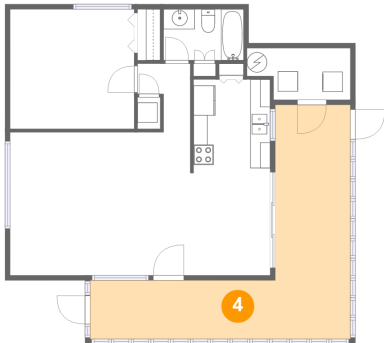

Total Area: 670 sq. ft

Floor 1: 670 sq. ft

Excluded: Screened porch 282 sq. ft, Laundry 47 sq. ft, Walls: 89 sq. ft

Property summary

1 Floors

1 Bedrooms

1 Bathrooms

Room dimensions

1 Floor 1 - Dining Area

Max Dimensions: 8'0" x 10'2"
Calculated Area: 81 sq. ft
Included: Yes

Heated: Yes
Finished: Yes
Enclosed: Yes
Contiguous: Yes
Permitted: Yes
Wet space: No
Addition: No
Conversion: No

2 Floor 1 - Bath

Max Dimensions: 8'0" x 5'1"
Calculated Area: 40 sq. ft
Included: Yes

Heated: Yes
Finished: Yes
Enclosed: Yes
Contiguous: Yes
Permitted: Yes
Wet space: Yes
Addition: No
Conversion: No

3 Floor 1 - Kitchen

Max Dimensions: 7'8" x 9'4"
Calculated Area: 71 sq. ft
Included: Yes

Heated: Yes
Finished: Yes
Enclosed: Yes
Contiguous: Yes
Permitted: Yes
Wet space: No
Addition: No
Conversion: No

4 Floor 1 - Screened Porch