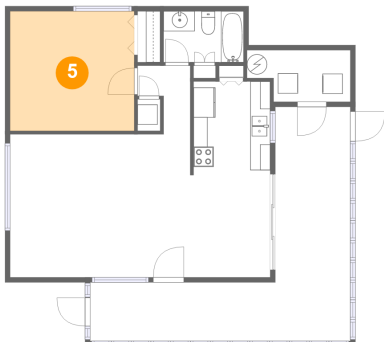

1 Floor 1 - Dining Area

Max Dimensions: 8'0" x 10'2"
Calculated Area: 81 sq. ft
Included: Yes

Heated: Yes
Finished: Yes
Enclosed: Yes
Contiguous: Yes
Permitted: Yes
Wet space: No
Addition: No
Conversion: No

2 Floor 1 - Bath

Max Dimensions: 8'0" x 5'1"
Calculated Area: 40 sq. ft
Included: Yes

Heated: Yes
Finished: Yes
Enclosed: Yes
Contiguous: Yes
Permitted: Yes
Wet space: Yes
Addition: No
Conversion: No

3 Floor 1 - Kitchen

Max Dimensions: 7'8" x 9'4"
Calculated Area: 71 sq. ft
Included: Yes

Heated: Yes
Finished: Yes
Enclosed: Yes
Contiguous: Yes
Permitted: Yes
Wet space: No
Addition: No
Conversion: No

4 Floor 1 - Screened Porch

Max Dimensions: 25'11" x 23'4"
Calculated Area: 282 sq. ft
Included: No

Heated: No
Finished: Yes
Enclosed: No
Contiguous: Yes
Permitted: Yes
Wet space: No
Addition: No
Conversion: No

5 Floor 1 - Bedroom