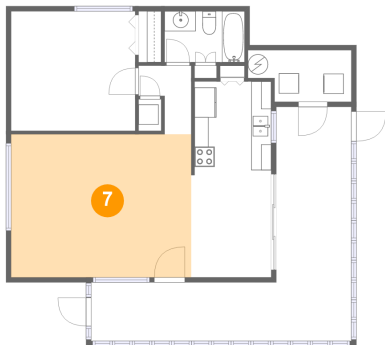

Total Area: 670 sq. ft

Floor 1: 670 sq. ft

Excluded: Screened porch 282 sq. ft, Laundry 47 sq. ft, Walls: 89 sq. ft

Property summary

1 Floors

1 Bedrooms

1 Bathrooms

Room dimensions

Max Dimensions: 25'11" x 23'4"
Calculated Area: 282 sq. ft
Included: No

Heated: No
Finished: Yes
Enclosed: No
Contiguous: Yes
Permitted: Yes
Wet space: No
Addition: No
Conversion: No

5 Floor 1 - Bedroom

Max Dimensions: 12'4" x 11'11"
Calculated Area: 147 sq. ft
Included: Yes

Heated: Yes
Finished: Yes
Enclosed: Yes
Contiguous: Yes
Permitted: Yes
Wet space: No
Addition: No
Conversion: No

6 Floor 1 - Hall

Max Dimensions: 5'3" x 6'10"
Calculated Area: 26 sq. ft
Included: Yes

Heated: Yes
Finished: Yes
Enclosed: Yes
Contiguous: Yes
Permitted: Yes
Wet space: No
Addition: No
Conversion: No

7 Floor 1 - Living Room