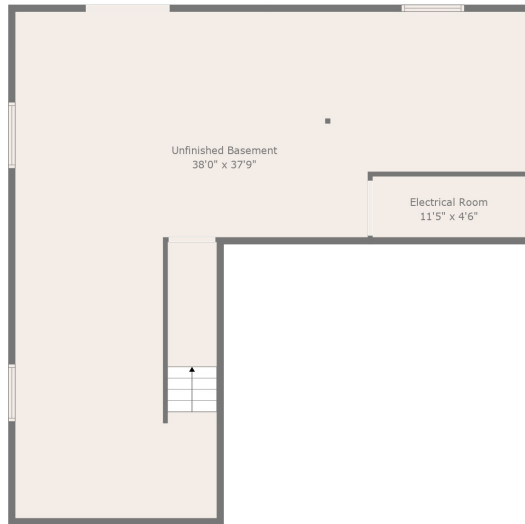

Floor 2

Floor 3

Floor 1

TOTAL: 2214 sq. ft

Below Ground: 0 sq. ft, FLOOR 2: 978 sq. ft, FLOOR 3: 1236 sq. ft

EXCLUDED AREAS: ELECTRICAL ROOM: 57 sq. ft, UNFINISHED BASEMENT: 897 sq. ft, GARAGE: 437 sq. ft, OPEN TO BELOW: 188 sq. ft

Measurements Are Calculated By Cubicasa Technology. Deemed Highly Reliable But Not Guaranteed.

TOTAL: 2214 sq. ft

Below Ground: 0 sq. ft, FLOOR 2: 978 sq. ft, FLOOR 3: 1236 sq. ft

EXCLUDED AREAS: ELECTRICAL ROOM: 57 sq. ft, UNFINISHED BASEMENT: 897 sq. ft, GARAGE: 437 sq. ft,
OPEN TO BELOW: 188 sq. ft