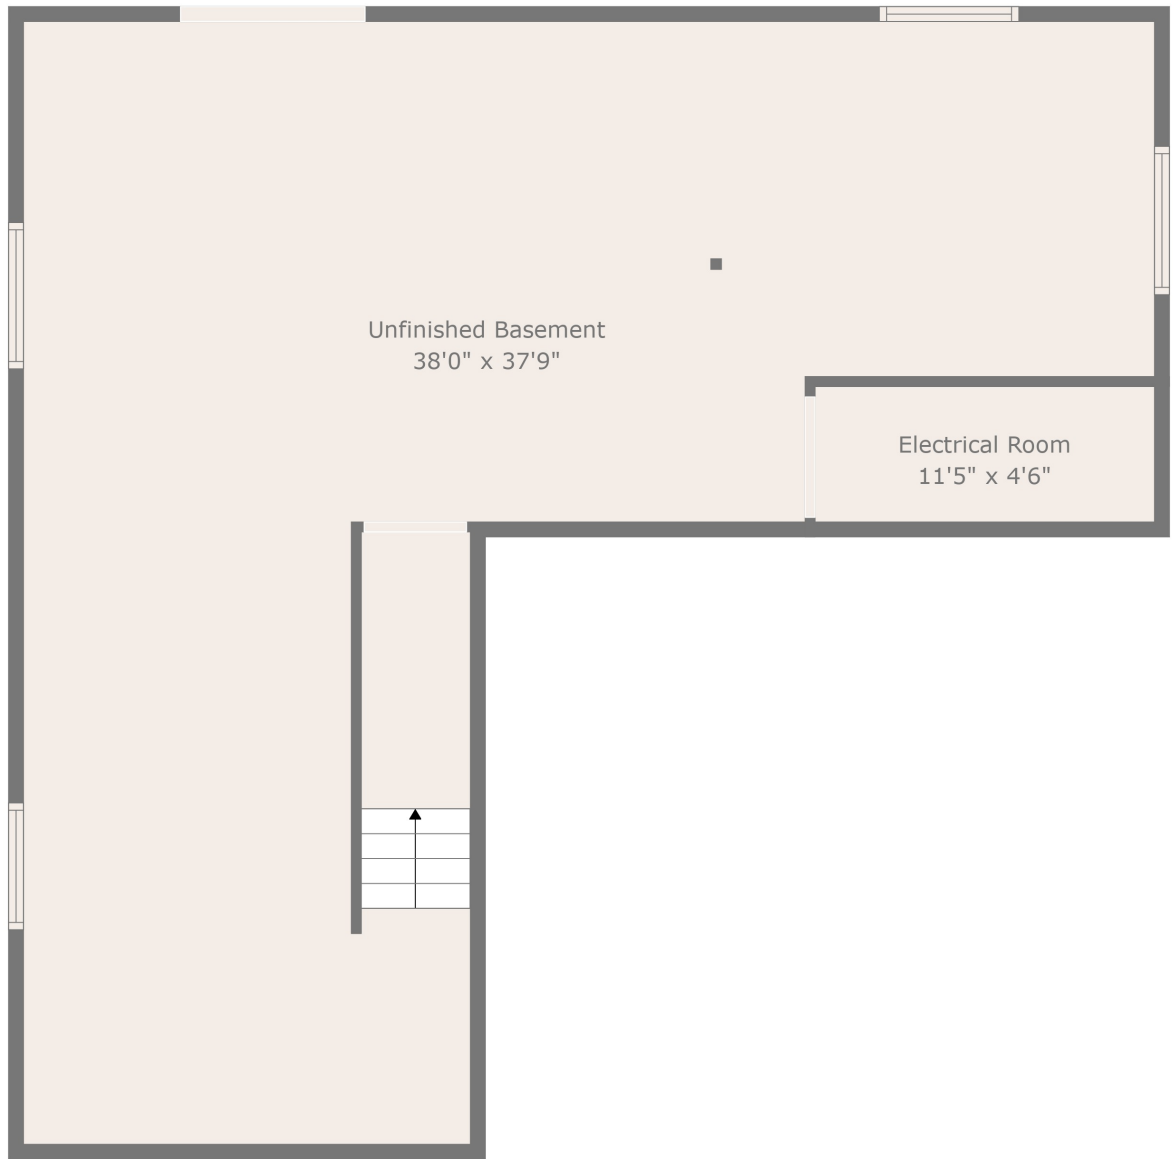

Measurements Are Calculated By Cubicasa Technology. Deemed Highly Reliable But Not Guaranteed.

TOTAL: 2214 sq. ft

Below Ground: 0 sq. ft, FLOOR 2: 978 sq. ft, FLOOR 3: 1236 sq. ft

EXCLUDED AREAS: ELECTRICAL ROOM: 57 sq. ft, UNFINISHED BASEMENT: 897 sq. ft, GARAGE: 437 sq. ft,
OPEN TO BELOW: 188 sq. ft