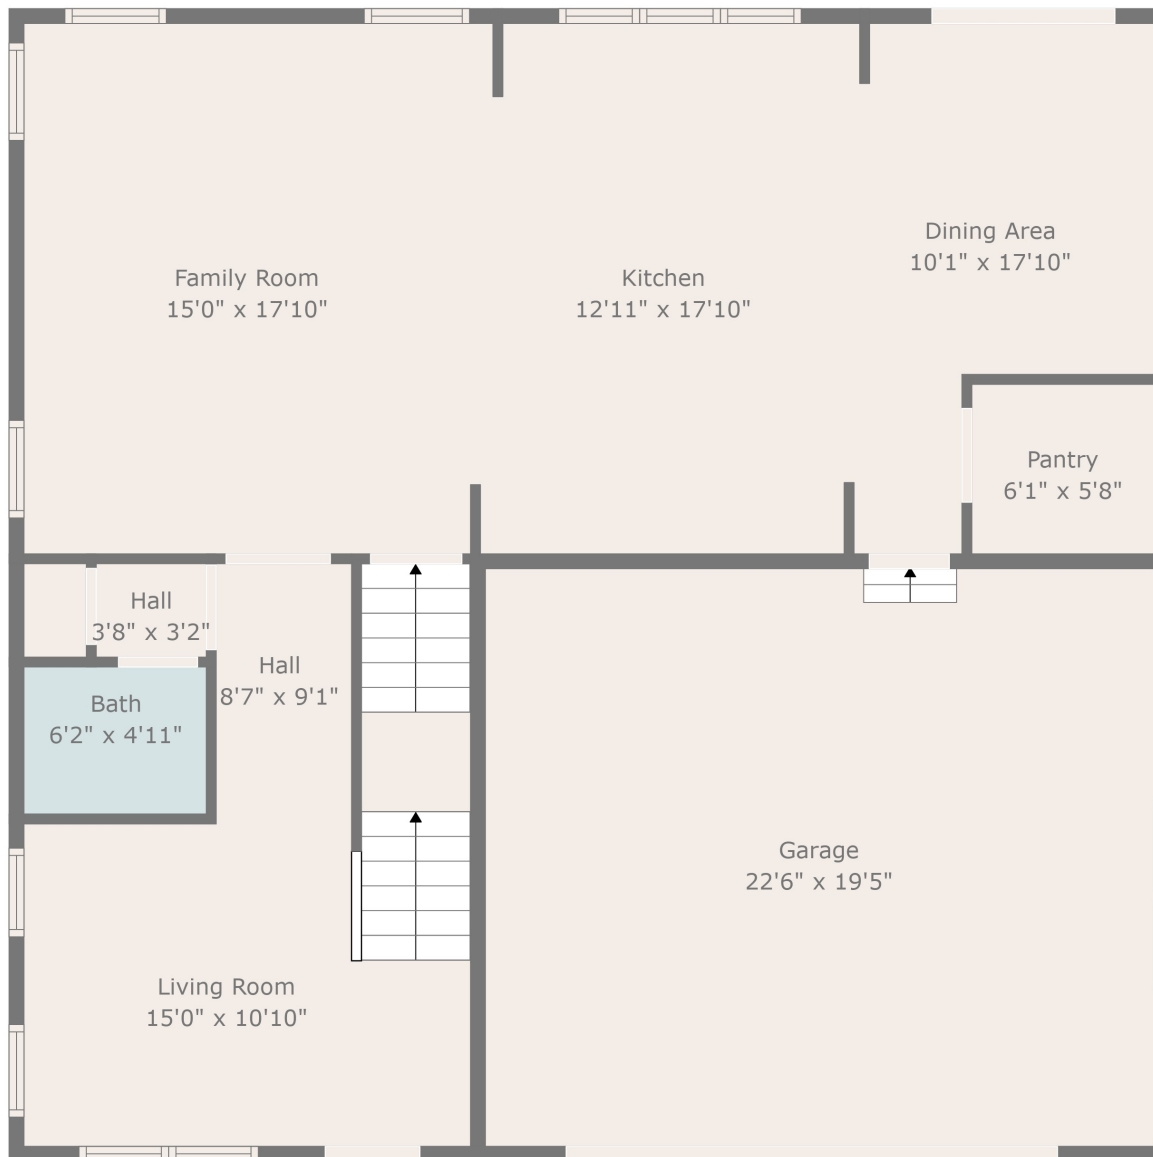

Floor 2

Floor 3

Floor 1

TOTAL: 2214 sq. ft

Below Ground: 0 sq. ft, FLOOR 2: 978 sq. ft, FLOOR 3: 1236 sq. ft

EXCLUDED AREAS: ELECTRICAL ROOM: 57 sq. ft, UNFINISHED BASEMENT: 897 sq. ft, GARAGE: 437 sq. ft, OPEN TO BELOW: 188 sq. ft

Measurements Are Calculated By Cubicasa Technology. Deemed Highly Reliable But Not Guaranteed.

TOTAL: 2214 sq. ft

Below Ground: 0 sq. ft, FLOOR 2: 978 sq. ft, FLOOR 3: 1236 sq. ft

EXCLUDED AREAS: ELECTRICAL ROOM: 57 sq. ft, UNFINISHED BASEMENT: 897 sq. ft, GARAGE: 437 sq. ft,
OPEN TO BELOW: 188 sq. ft