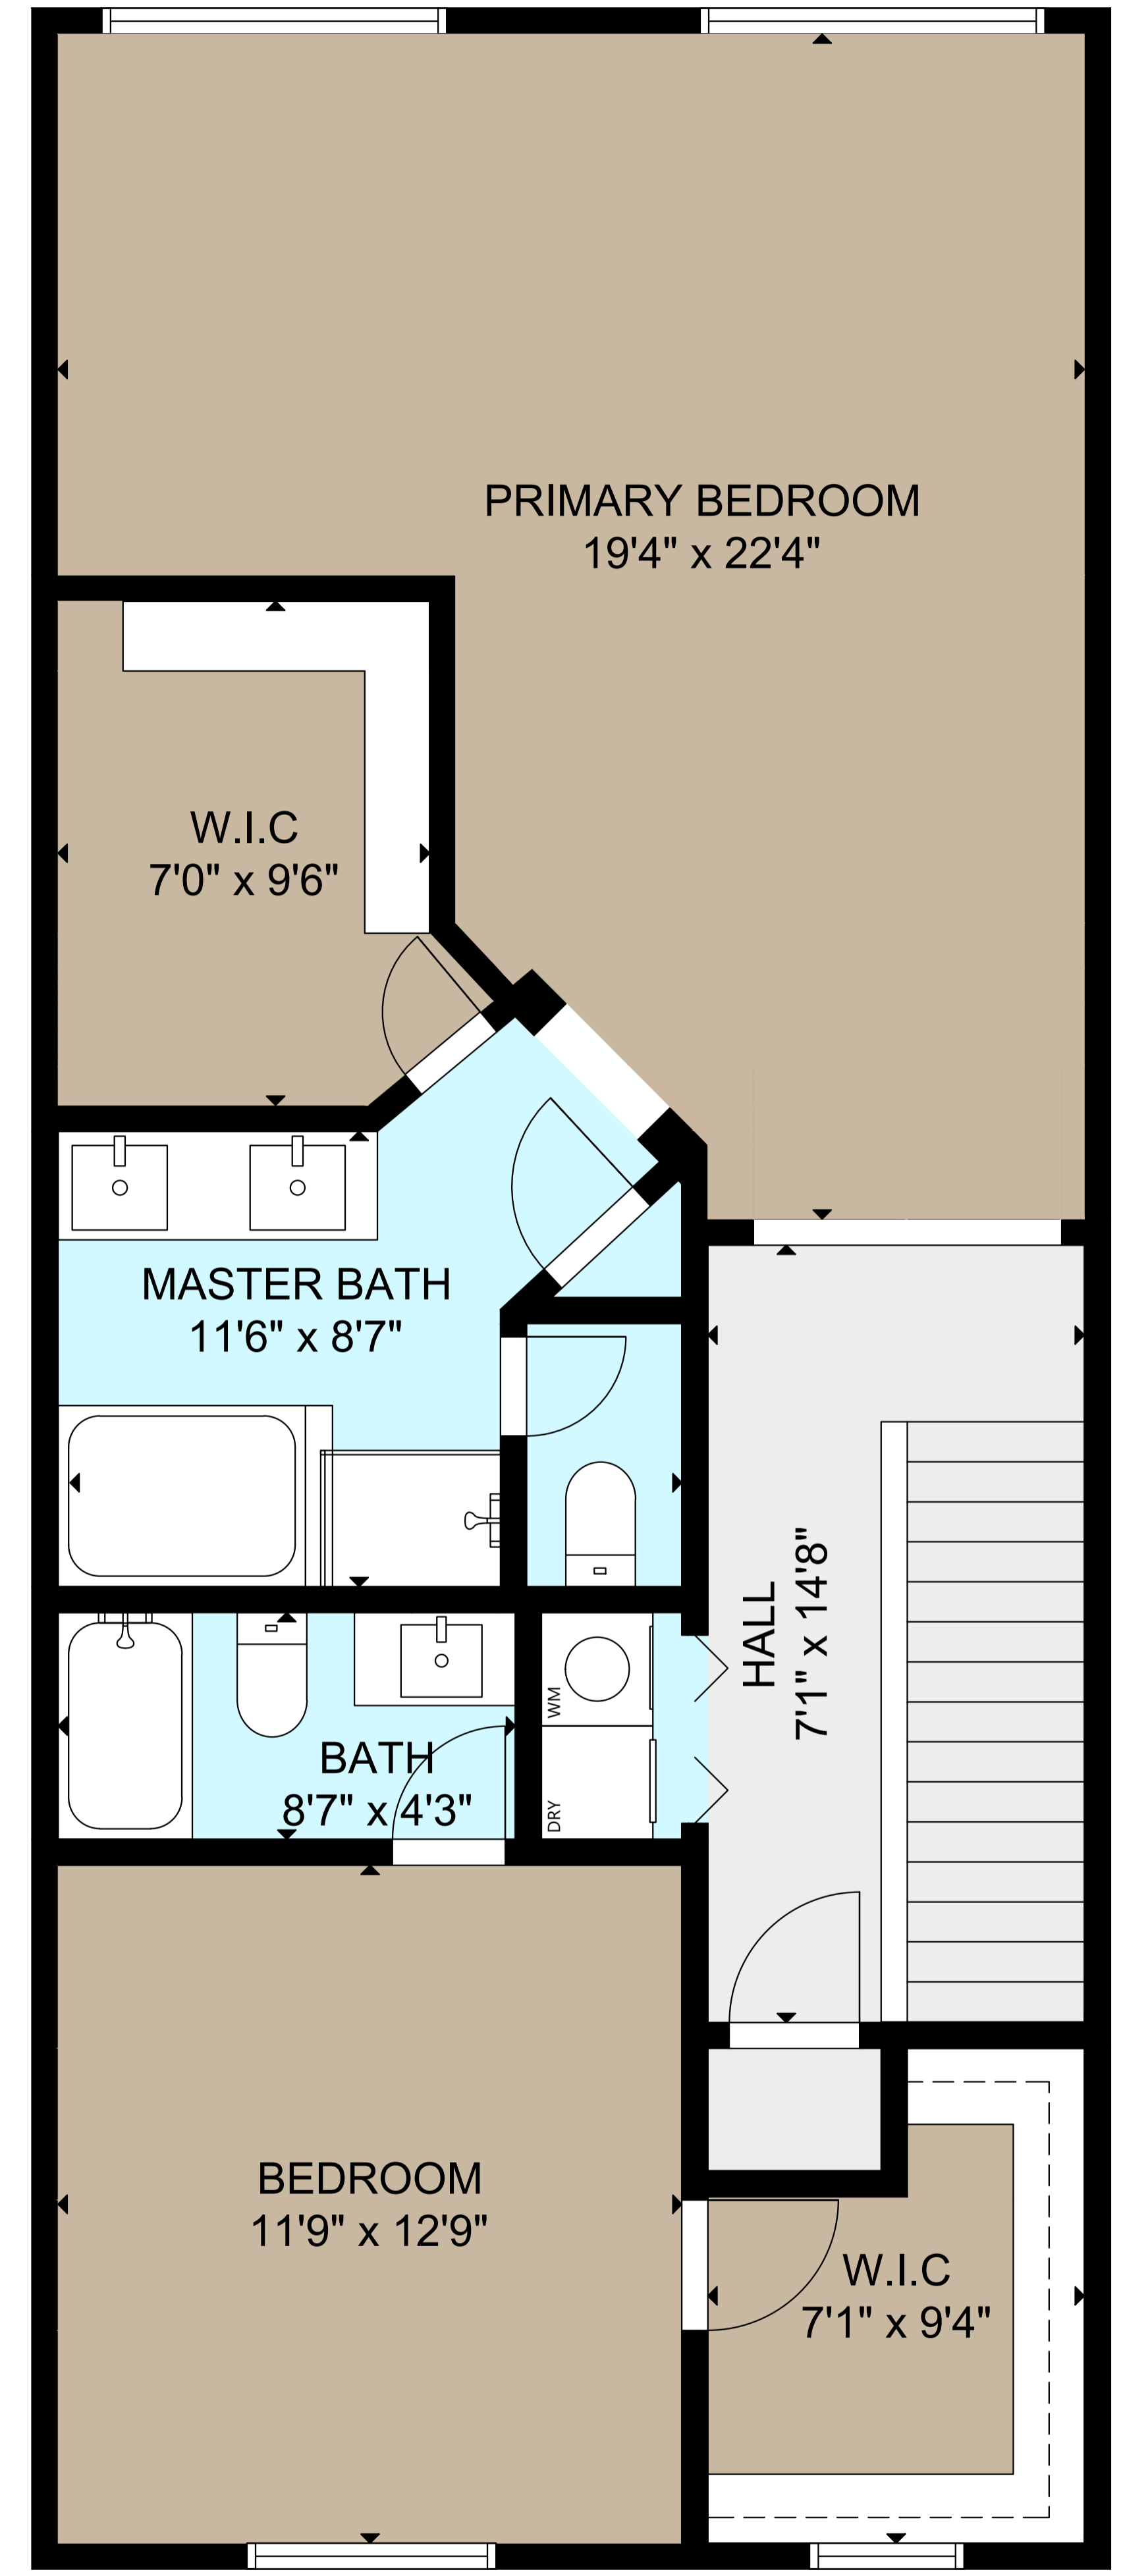

1ST FLOOR

2ND FLOOR

GROSS INTERNAL AREA
 TOTAL: 1,457 sq ft
 1ST FLOOR : 541 sq ft, 2ND FLOOR : 916 sq ft
 EXCLUDED AREA: GARAGE: 353 sq ft
 SIZE AND DIMENSIONS ARE APPROXIMATE, ACTUAL MAY VARY.