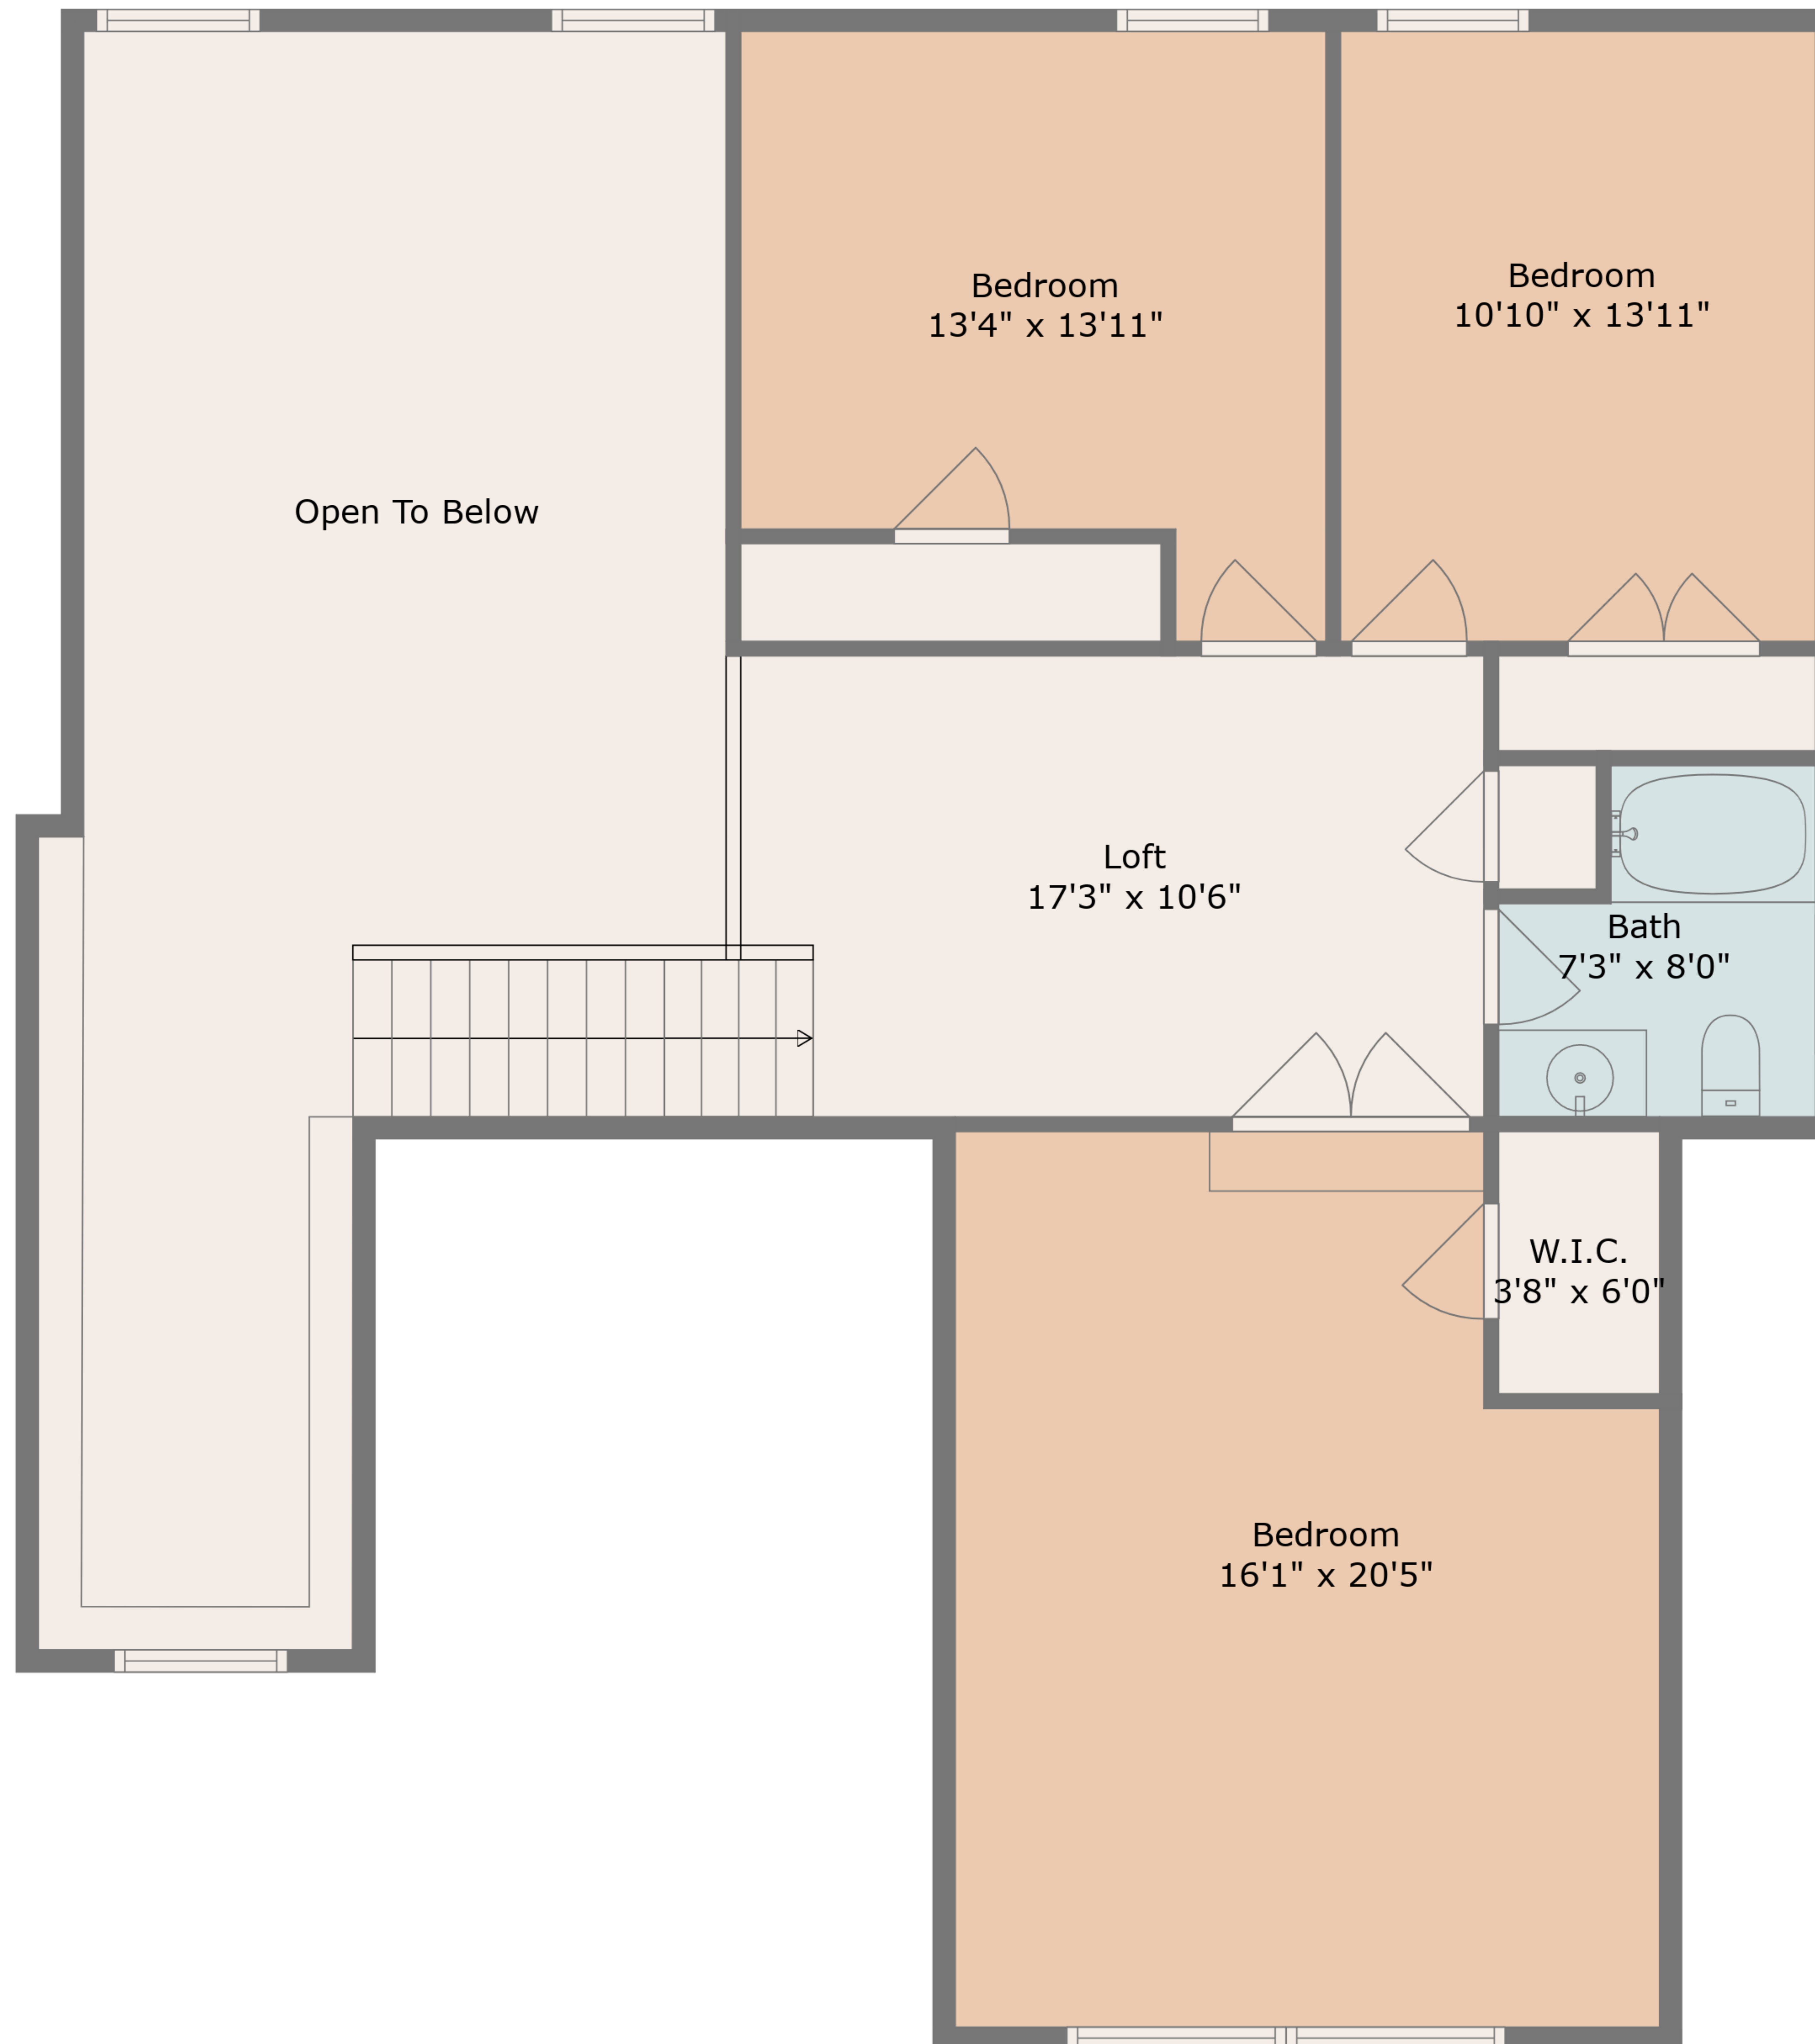

ESTIMATED AREAS

GLA FLOOR 1: 1942 sq. ft EXCLUDED AREAS 1216 sq. ft

GLA FLOOR 2: 1042 sq. ft EXCLUDED AREAS 459 sq. ft

Total GLA 2984 sq. ft, total area 4200 sq. ft

Room Sizes Not For Sqft Calculation. All Measurements Require Professional Verification.

Floor 1

Floor 2

ESTIMATED AREAS
 GLA FLOOR 1: 1942 sq. ft EXCLUDED AREAS 1216 sq. ft
 GLA FLOOR 2: 1042 sq. ft EXCLUDED AREAS 459 sq. ft
 Total GLA 2984 sq. ft, total area 4200 sq. ft

Room Sizes Not For Sqft Calculation. All Measurements Require Professional Verification.