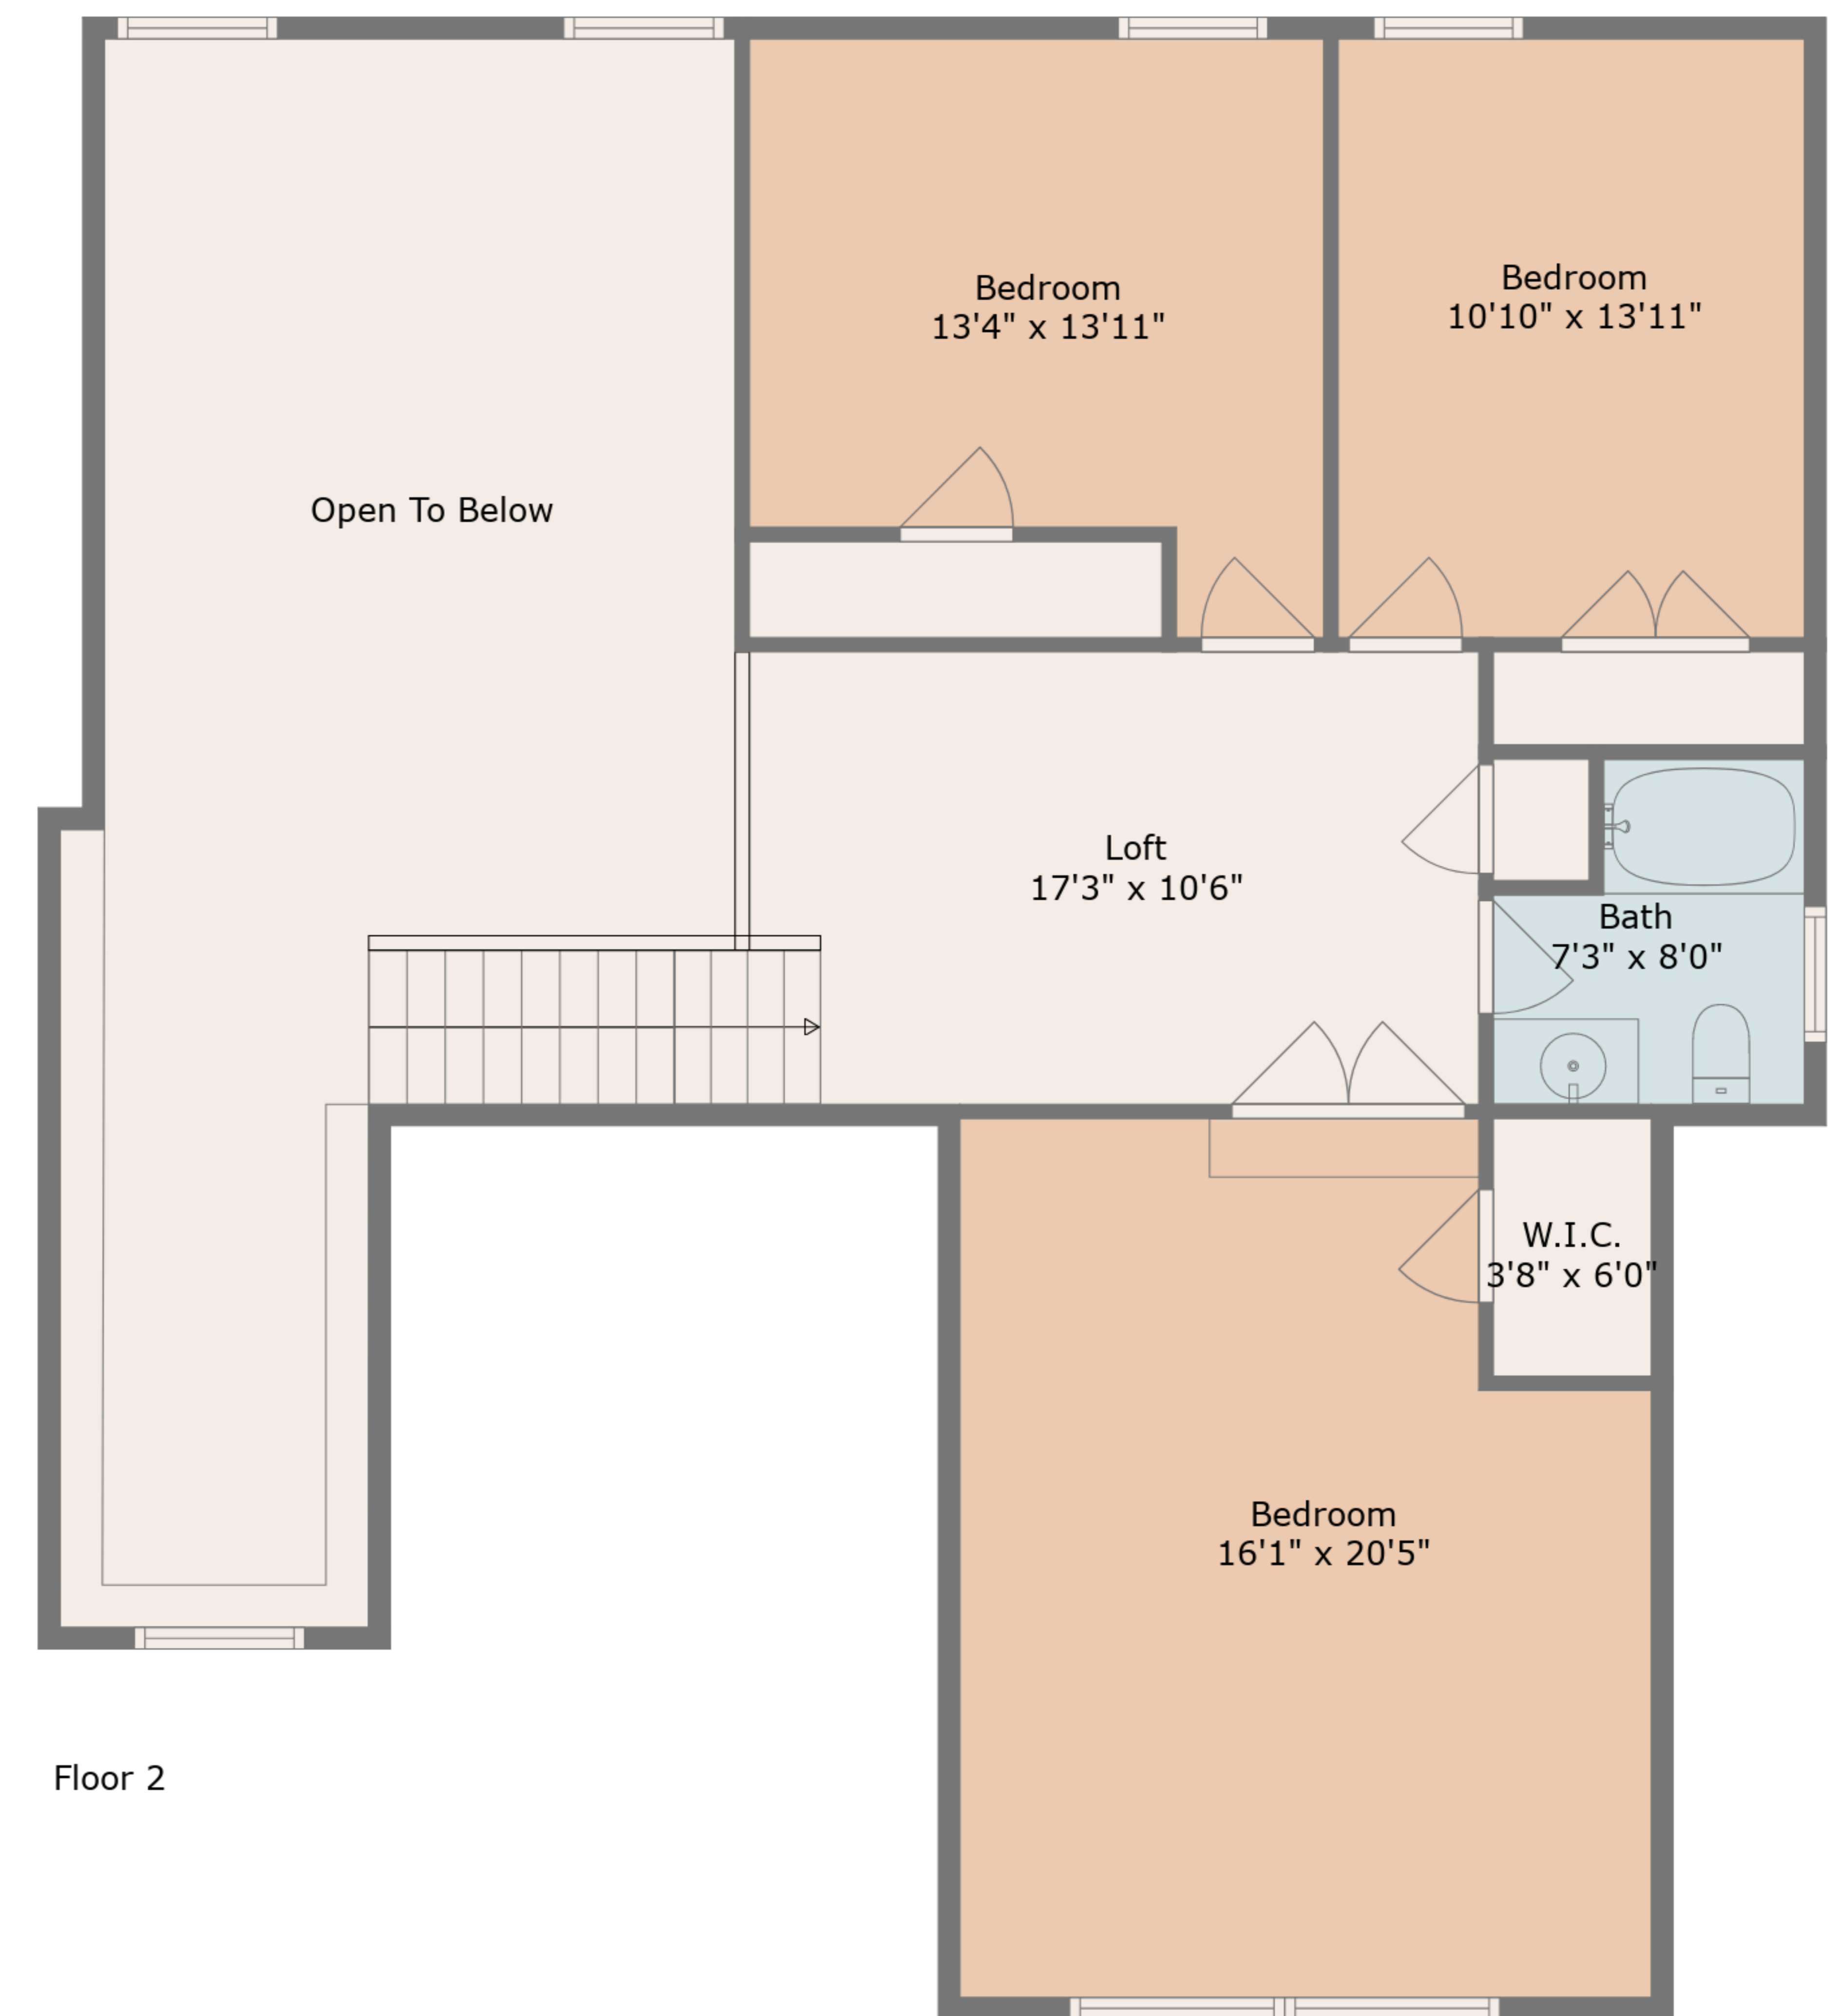

ESTIMATED AREAS

GLA FLOOR 1: 1942 sq. ft EXCLUDED AREAS 1216 sq. ft

GLA FLOOR 2: 1042 sq. ft EXCLUDED AREAS 459 sq. ft

Total GLA 2984 sq. ft, total area 4200 sq. ft

Room Sizes Not For Sqft Calculation. All Measurements Require Professional Verification.

Floor 1

Floor 2

ESTIMATED AREAS
 GLA FLOOR 1: 1942 sq. ft EXCLUDED AREAS 1216 sq. ft
 GLA FLOOR 2: 1042 sq. ft EXCLUDED AREAS 459 sq. ft
 Total GLA 2984 sq. ft, total area 4200 sq. ft

Room Sizes Not For Sqft Calculation. All Measurements Require Professional Verification.