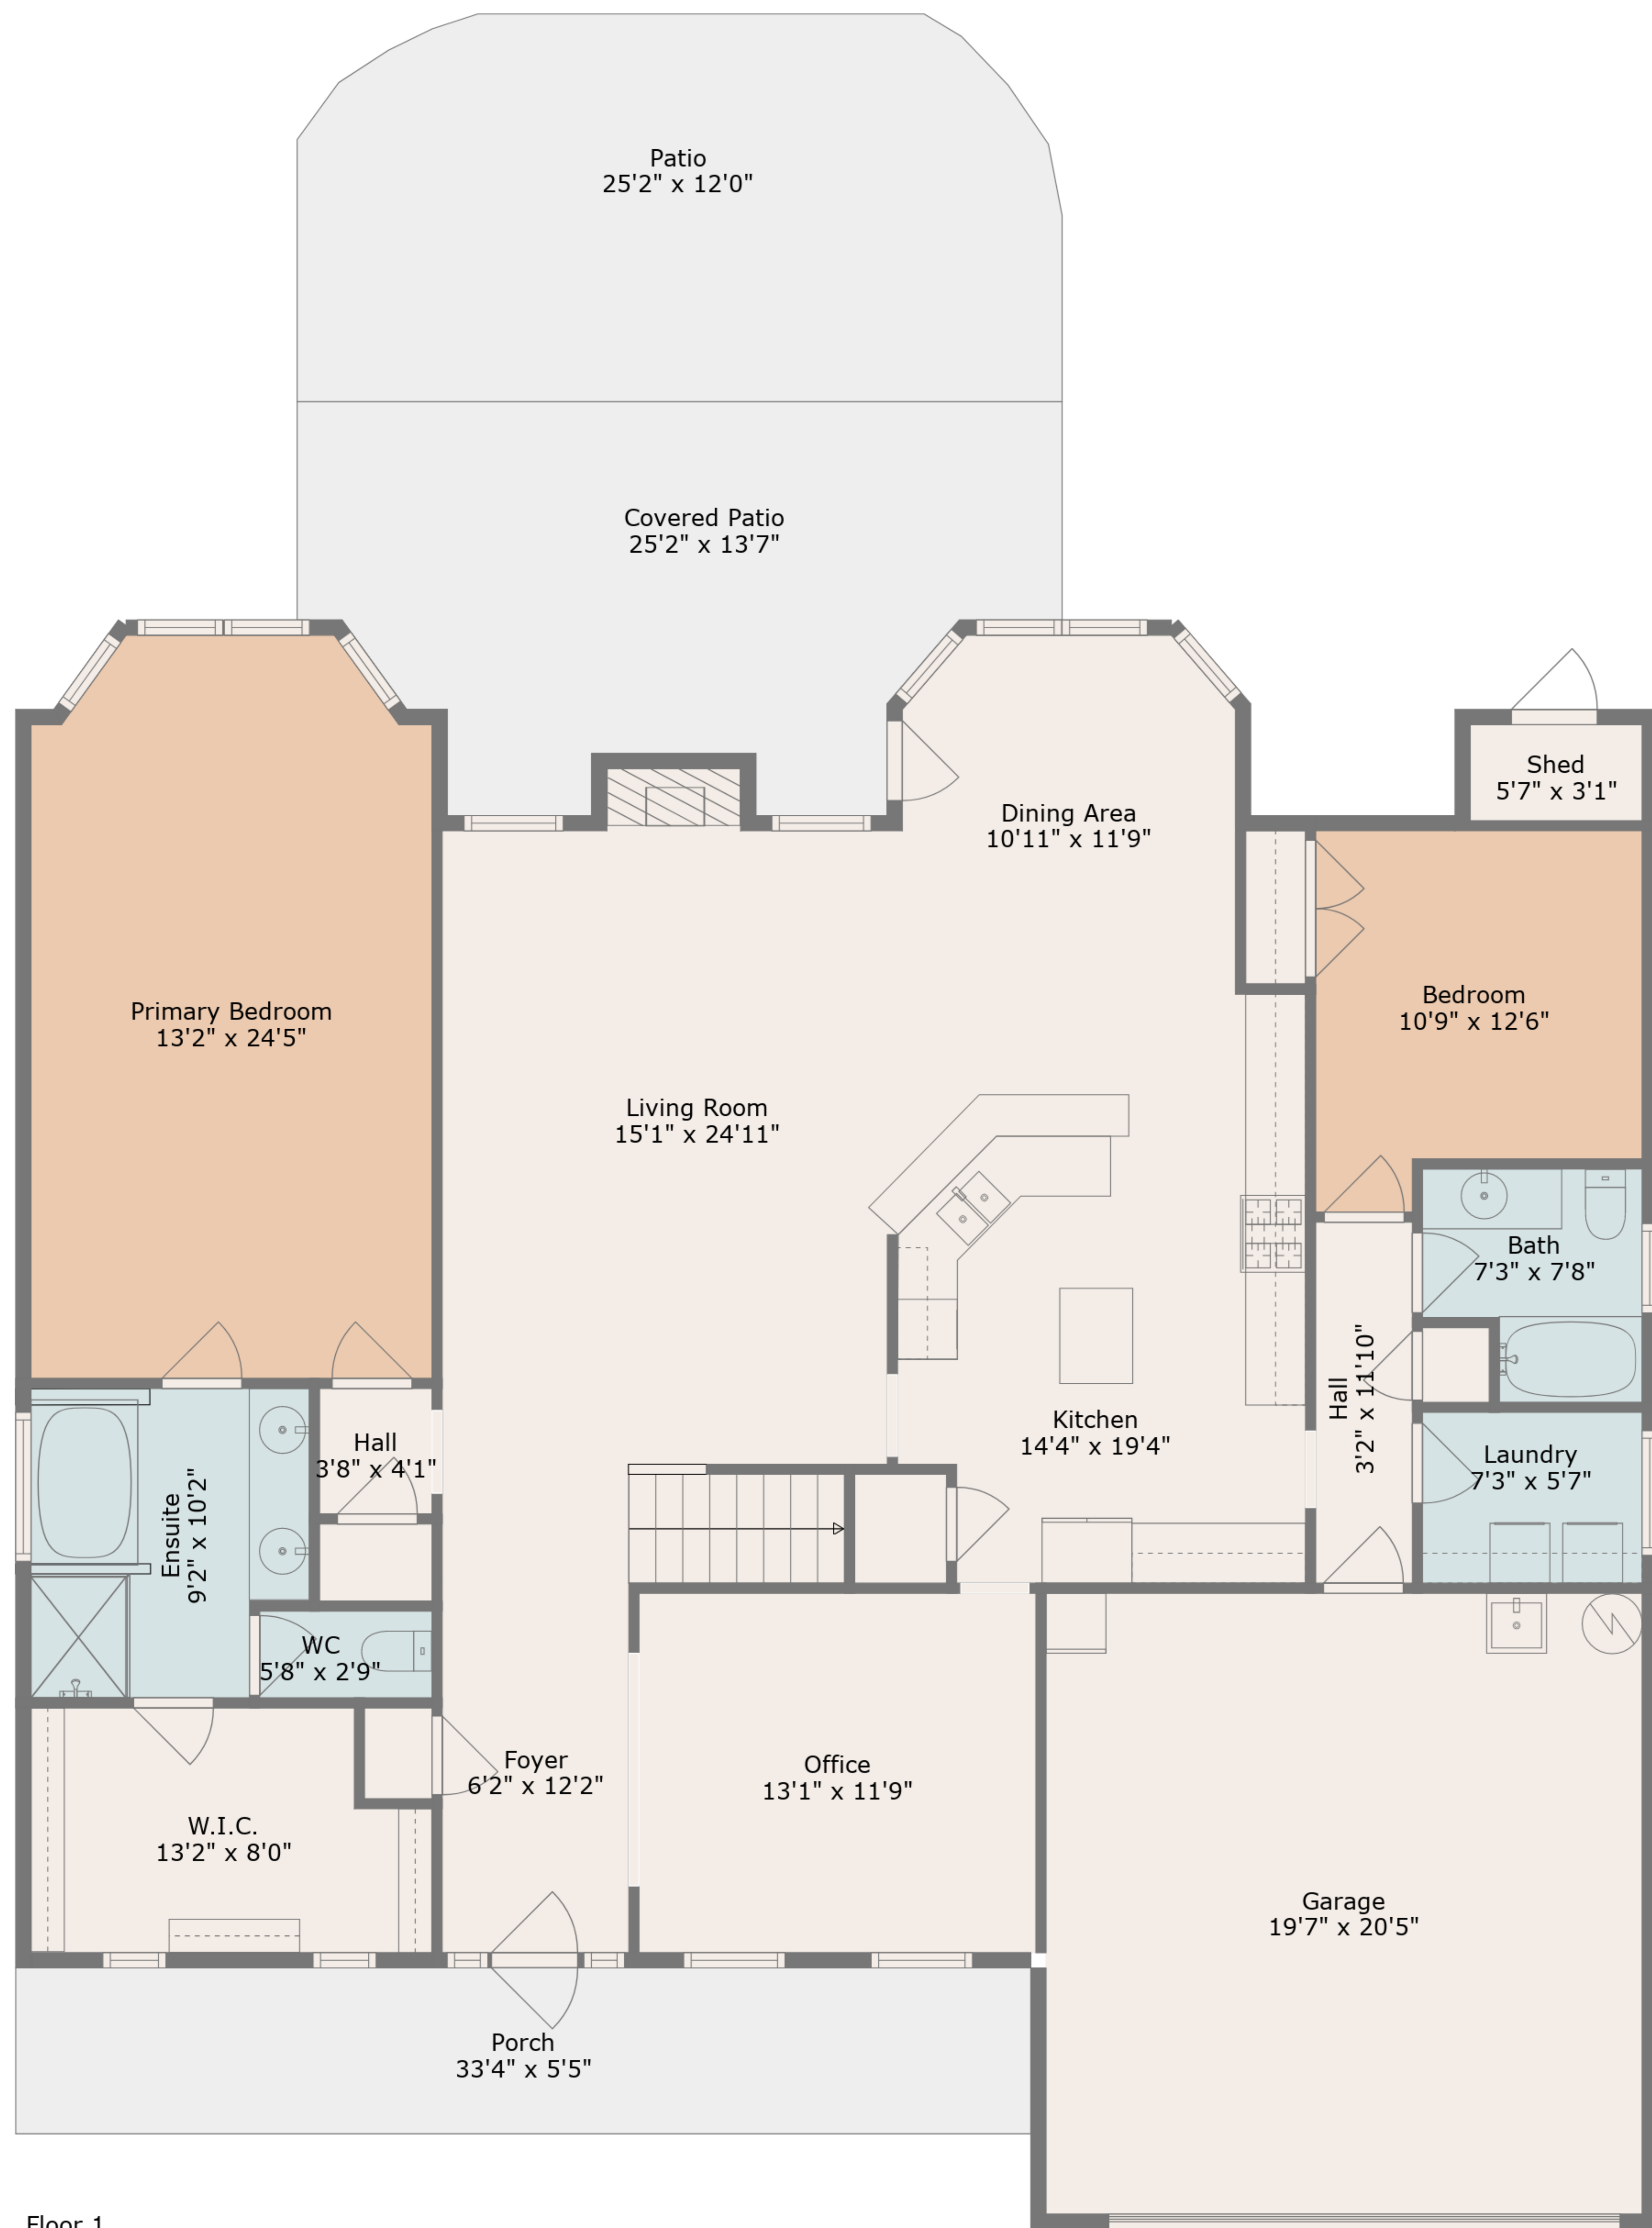

ESTIMATED AREAS

GLA FLOOR 1: 1942 sq. ft EXCLUDED AREAS 1216 sq. ft

GLA FLOOR 2: 1042 sq. ft EXCLUDED AREAS 459 sq. ft

Total GLA 2984 sq. ft, total area 4200 sq. ft

Room Sizes Not For Sqft Calculation. All Measurements Require Professional Verification.

Floor 1

Floor 2

ESTIMATED AREAS
 GLA FLOOR 1: 1942 sq. ft EXCLUDED AREAS 1216 sq. ft
 GLA FLOOR 2: 1042 sq. ft EXCLUDED AREAS 459 sq. ft
 Total GLA 2984 sq. ft, total area 4200 sq. ft

Room Sizes Not For Sqft Calculation. All Measurements Require Professional Verification.