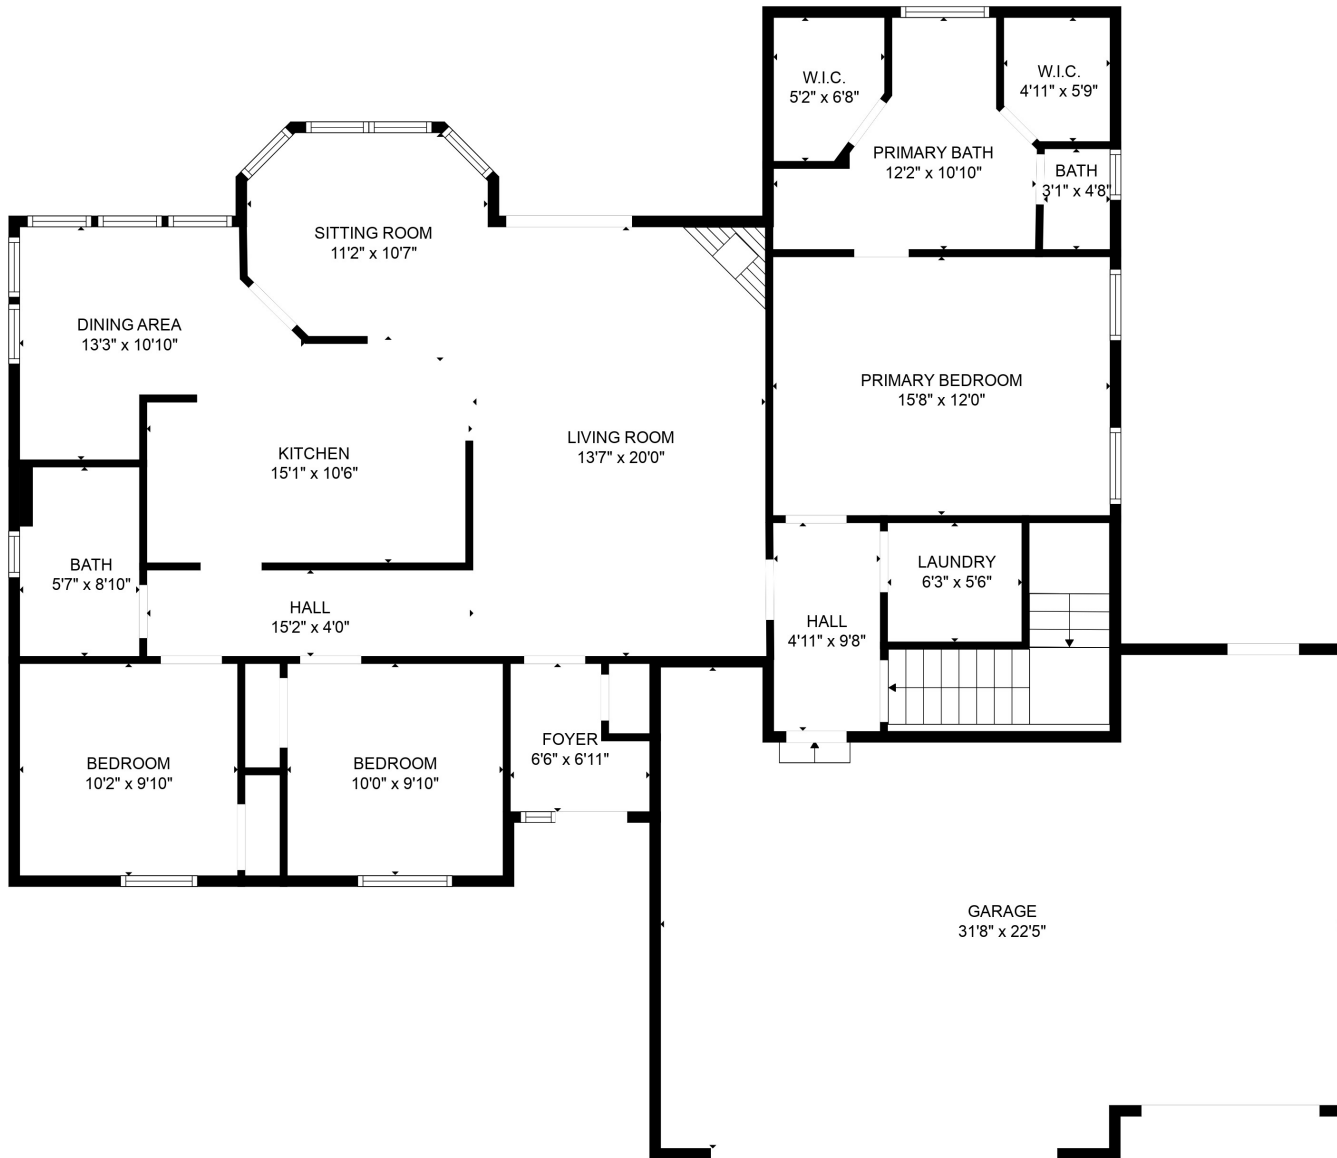

**TOTAL: 2739 sq. ft**

Below Ground: 1197 sq. ft, FLOOR 2: 1542 sq. ft

EXCLUDED AREAS: ELECTRICAL ROOM: 95 sq. ft, STORAGE: 158 sq. ft, GARAGE: 636 sq. ft

MEASUREMENTS ARE CALCULATED BY CUBICASA TECHNOLOGY. DEEMED HIGHLY RELIABLE BUT NOT GUARANTEED.