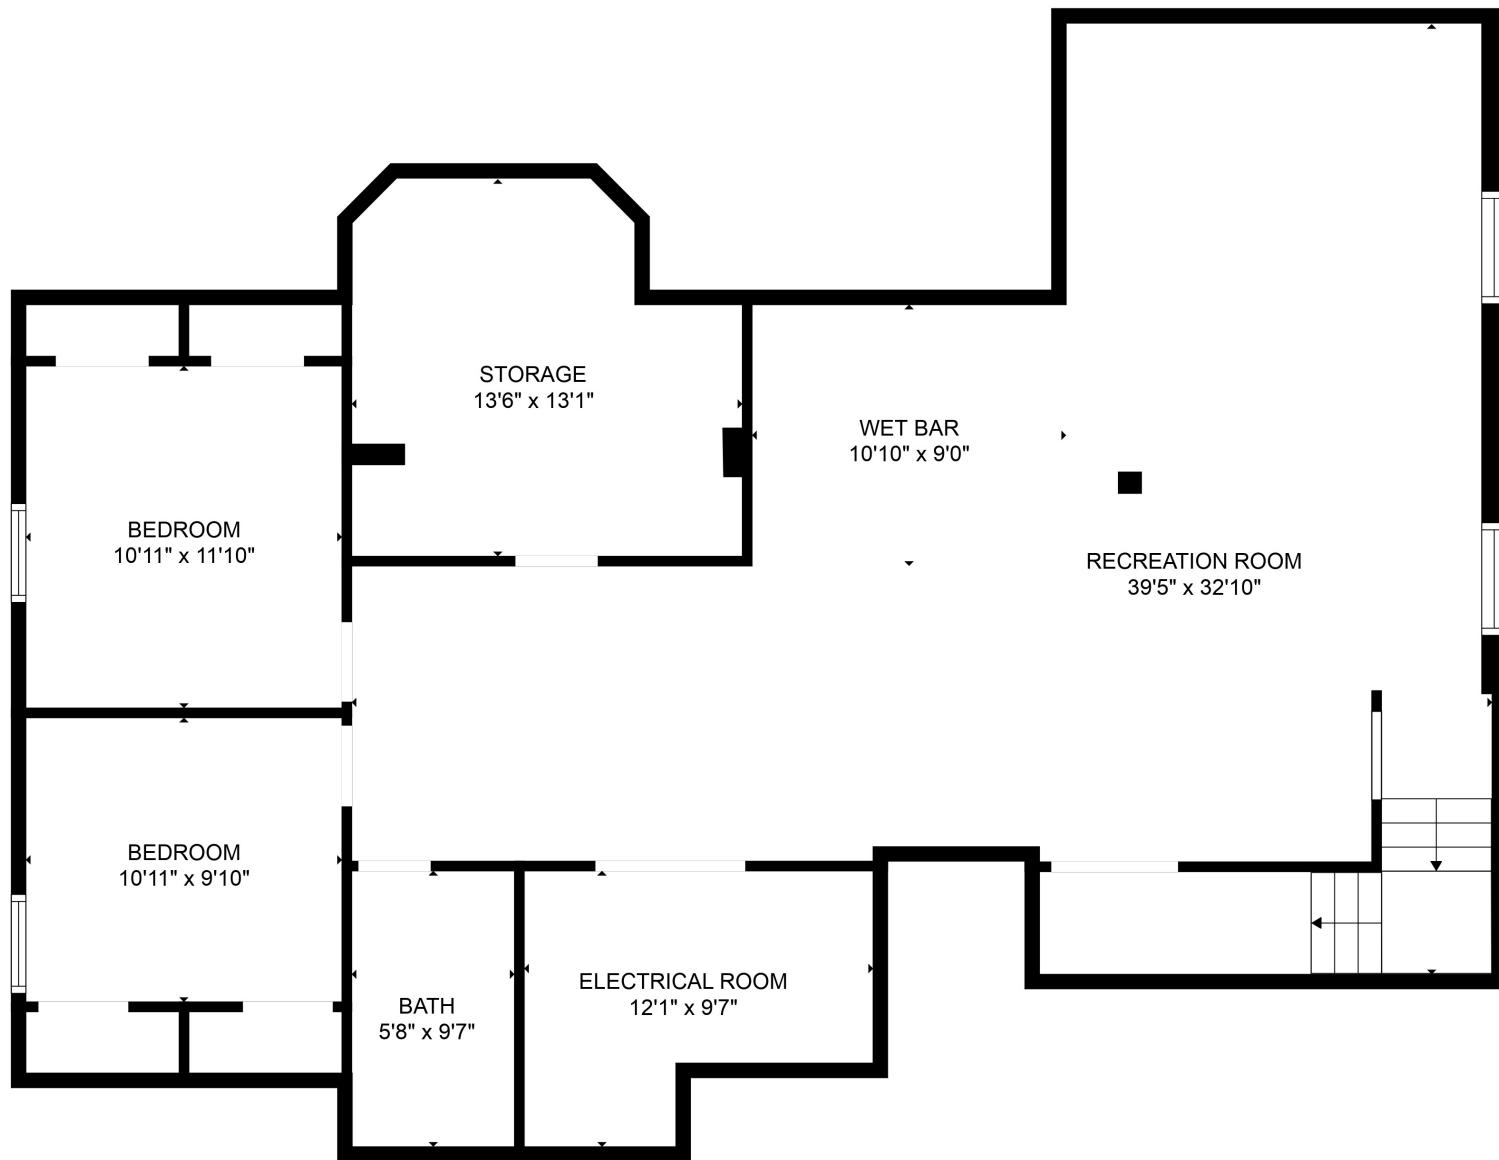

**TOTAL: 2739 sq. ft**

Below Ground: 1197 sq. ft, FLOOR 2: 1542 sq. ft

EXCLUDED AREAS: ELECTRICAL ROOM: 95 sq. ft, STORAGE: 158 sq. ft, GARAGE: 636 sq. ft

MEASUREMENTS ARE CALCULATED BY CUBICASA TECHNOLOGY. DEEMED HIGHLY RELIABLE BUT NOT GUARANTEED.